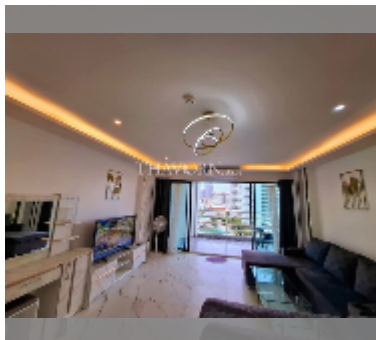

公寓 for rent 一室公寓 48 平方米 在 View Talay 5, Pattaya

฿ 20,000

UNIT PARAMETERS:

UID	FR-242446
类型	一室公寓
面积	48平方米
楼层	11
风景	海景
年合同	20,000 THB / month
security deposit	NET
quality	excellent
equipment: furniture, household appliances, kitchen appliances, air conditioner, internet, television, washing-machine, refrigerator	

PROJECT PARAMETERS:

地区	Thappraya
楼房	2
楼层	22
交付年份	2007
服务	B 11,520/year

FACILITIES:

一般信息: 高楼, 米到海滩: 150, 分钟到海滩: 3, 室外停车场, 有盖停车场.

游泳池: 游泳池.

其他: 接待, 中央电视台, 安全, 迷你超市, 洗衣店, 客房服务.