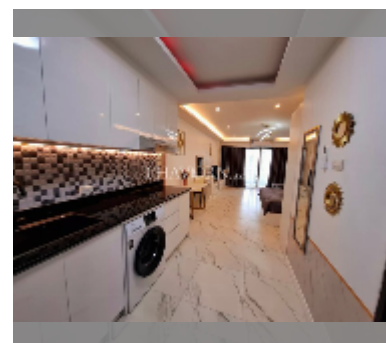

Condo for rent studio 48 m² in View Talay 5, Pattaya

฿ 20,000

UNIT PARAMETERS:

UID	FR-242446
type	studio
size	48m²
floor	11
view	sea view
year contract	20,000 THB / month
security deposit	no have
quality	excellent
equipment: furniture, household appliances, kitchen appliances, air conditioner, internet, television, washing-machine, refrigerator	

PROJECT PARAMETERS:

district	Thappraya
buildings	2
floors	22
built in	2007
maintenance	฿ 11,520/year

FACILITIES:

General information: highrise, meters to beach: 150, minutes to beach: 3, open parking, covered parking.

Swimming pool: swimming pool.

Other: reception, CCTV, security, minimart, laundry, room service.