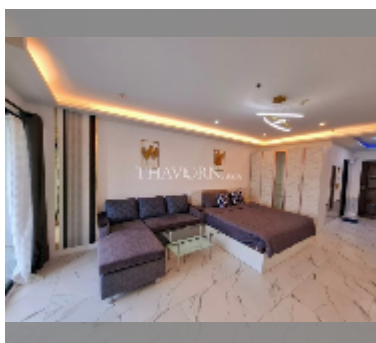

Condo for rent studio 48 m² in View Talay 5, Pattaya

฿ 20,000

UNIT PARAMETERS:

UID	FR-242446
type	studio
size	48m²
floor	11
view	sea view
year contract	20,000 THB / month
security deposit	no have
quality	excellent
equipment: furniture, household appliances, kitchen appliances, air conditioner, internet, television, washing-machine, refrigerator	

PROJECT PARAMETERS:

district	Thappraya
buildings	2
floors	22
built in	2007
maintenance	฿ 11,520/year

FACILITIES:

General information: highrise, meters to beach: 150, minutes to beach: 3, open parking, covered parking.

Swimming pool: swimming pool.

Other: reception, CCTV, security, minimart, laundry, room service.