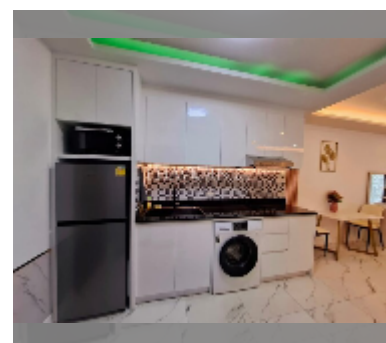

Condo for rent studio 48 m² in View Talay 5, Pattaya

฿ 20,000

UNIT PARAMETERS:

UID	FR-242446
type	studio
size	48m²
floor	11
view	sea view
year contract	20,000 THB / month
security deposit	no have
quality	excellent
equipment: furniture, household appliances, kitchen appliances, air conditioner, internet, television, washing-machine, refrigerator	

PROJECT PARAMETERS:

district	Thappraya
buildings	2
floors	22
built in	2007
maintenance	฿ 11,520/year

FACILITIES:

General information: highrise, meters to beach: 150, minutes to beach: 3, open parking, covered parking.

Swimming pool: swimming pool.

Other: reception, CCTV, security, minimart, laundry, room service.