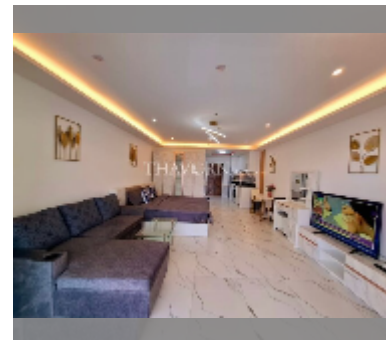

公寓 for rent 一室公寓 48 平方米 在 View Talay 5, Pattaya

฿ 20,000

UNIT PARAMETERS:

UID	FR-242446
类型	一室公寓
面积	48平方米
楼层	11
风景	海景
年合同	20,000 THB / month
security deposit	NET
quality	excellent
equipment: furniture, household appliances, kitchen appliances, air conditioner, internet, television, washing-machine, refrigerator	

PROJECT PARAMETERS:

地区	Thappraya
楼房	2
楼层	22
交付年份	2007
服务	B 11,520/year

FACILITIES:

一般信息: 高楼, 米到海滩: 150, 分钟到海滩: 3, 室外停车场, 有盖停车场.

游泳池: 游泳池.

其他: 接待, 中央电视台, 安全, 迷你超市, 洗衣店, 客房服务.