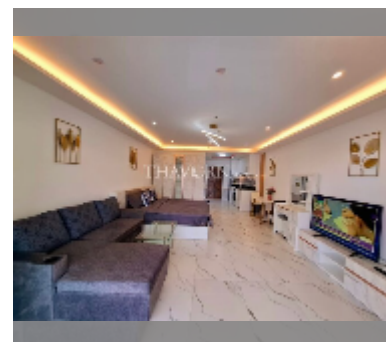

Condo for rent studio 48 m² in View Talay 5, Pattaya

฿ 20,000

UNIT PARAMETERS:

UID	FR-242446
type	studio
size	48m²
floor	11
view	sea view
year contract	20,000 THB / month
security deposit	no have
quality	excellent
equipment: furniture, household appliances, kitchen appliances, air conditioner, internet, television, washing-machine, refrigerator	

PROJECT PARAMETERS:

district	Thappraya
buildings	2
floors	22
built in	2007
maintenance	฿ 11,520/year

FACILITIES:

General information: highrise, meters to beach: 150, minutes to beach: 3, open parking, covered parking.

Swimming pool: swimming pool.

Other: reception, CCTV, security, minimart, laundry, room service.