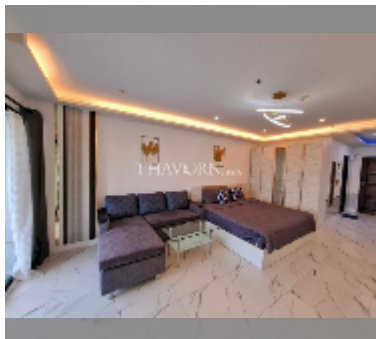

公寓 for rent 一室公寓 48 平方米 在 View Talay 5, Pattaya

฿ 20,000

UNIT PARAMETERS:

UID	FR-242446
类型	一室公寓
面积	48平方米
楼层	11
风景	海景
年合同	20,000 THB / month
security deposit	NET
quality	excellent
equipment: furniture, household appliances, kitchen appliances, air conditioner, internet, television, washing-machine, refrigerator	

PROJECT PARAMETERS:

地区	Thappraya
楼房	2
楼层	22
交付年份	2007
服务	B 11,520/year

FACILITIES:

一般信息: 高楼, 米到海滩: 150, 分钟到海滩: 3, 室外停车场, 有盖停车场.

游泳池: 游泳池.

其他: 接待, 中央电视台, 安全, 迷你超市, 洗衣店, 客房服务.