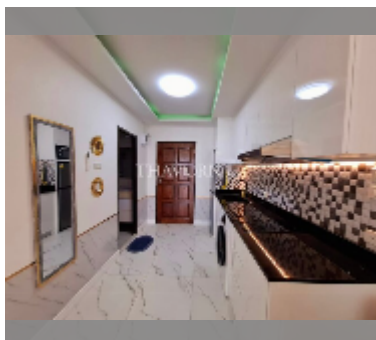

公寓 for rent 一室公寓 48 平方米 在 View Talay 5, Pattaya

฿ 20,000

UNIT PARAMETERS:

UID	FR-242446
类型	一室公寓
面积	48平方米
楼层	11
风景	海景
年合同	20,000 THB / month
security deposit	NET
quality	excellent
equipment: furniture, household appliances, kitchen appliances, air conditioner, internet, television, washing-machine, refrigerator	

PROJECT PARAMETERS:

地区	Thappraya
楼房	2
楼层	22
交付年份	2007
服务	B 11,520/year

FACILITIES:

一般信息: 高楼, 米到海滩: 150, 分钟到海滩: 3, 室外停车场, 有盖停车场.

游泳池: 游泳池.

其他: 接待, 中央电视台, 安全, 迷你超市, 洗衣店, 客房服务.