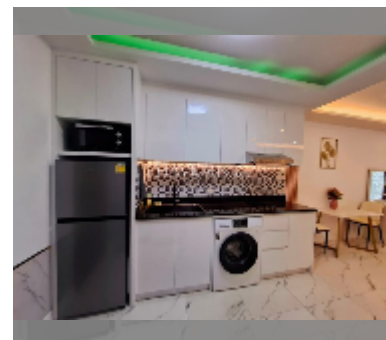

公寓 for rent 一室公寓 48 平方米 在 View Talay 5, Pattaya

฿ 20,000

UNIT PARAMETERS:

UID	FR-242446
类型	一室公寓
面积	48平方米
楼层	11
风景	海景
年合同	20,000 THB / month
security deposit	NET
quality	excellent
equipment: furniture, household appliances, kitchen appliances, air conditioner, internet, television, washing-machine, refrigerator	

PROJECT PARAMETERS:

地区	Thappraya
楼房	2
楼层	22
交付年份	2007
服务	B 11,520/year

FACILITIES:

一般信息: 高楼, 米到海滩: 150, 分钟到海滩: 3, 室外停车场, 有盖停车场.

游泳池: 游泳池.

其他: 接待, 中央电视台, 安全, 迷你超市, 洗衣店, 客房服务.