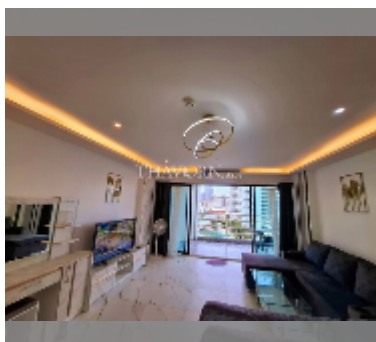

Condo for rent studio 48 m² in View Talay 5, Pattaya

฿ 20,000

UNIT PARAMETERS:

UID	FR-242446
type	studio
size	48m²
floor	11
view	sea view
year contract	20,000 THB / month
security deposit	no have
quality	excellent
equipment: furniture, household appliances, kitchen appliances, air conditioner, internet, television, washing-machine, refrigerator	

PROJECT PARAMETERS:

district	Thappraya
buildings	2
floors	22
built in	2007
maintenance	฿ 11,520/year

FACILITIES:

General information: highrise, meters to beach: 150, minutes to beach: 3, open parking, covered parking.

Swimming pool: swimming pool.

Other: reception, CCTV, security, minimart, laundry, room service.