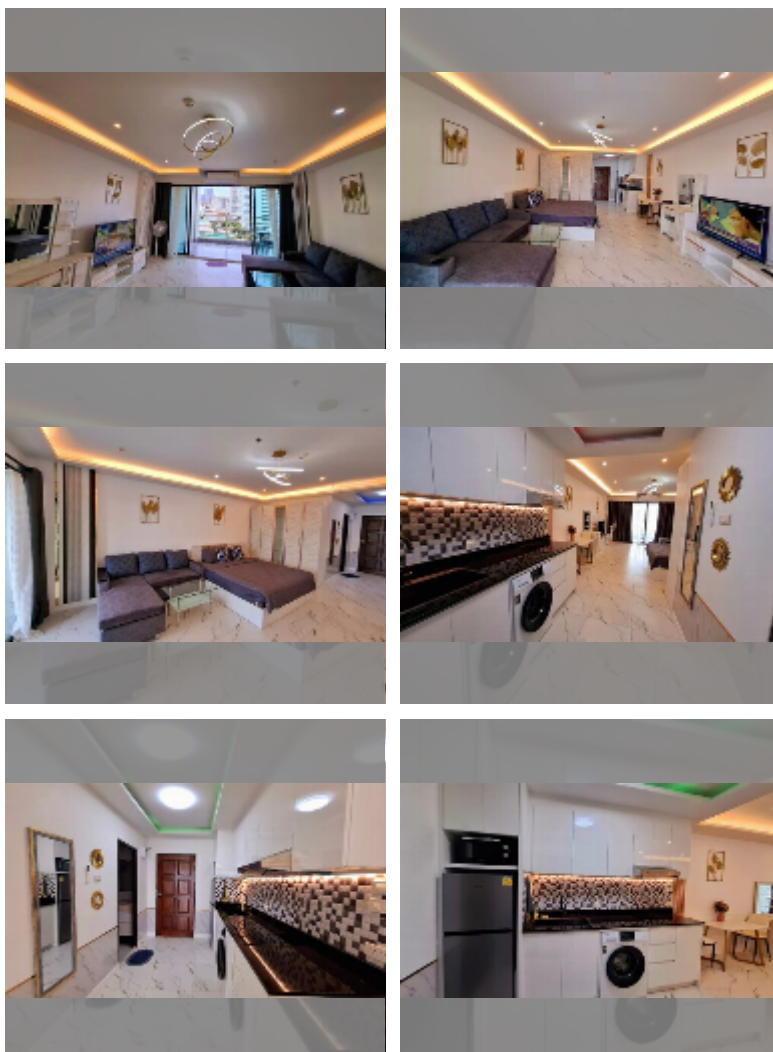

Condo for rent studio 48 m² in View Talay 5, Pattaya

฿ 20,000

UNIT PARAMETERS:

UID	FR-242446
type	studio
size	48m²
floor	11
view	sea view
year contract	20,000 THB / month
security deposit	no have
quality	excellent
equipment: furniture, household appliances, kitchen appliances, air conditioner, internet, television, washing-machine, refrigerator	

PROJECT PARAMETERS:

district	Thappraya
buildings	2
floors	22
built in	2007
maintenance	฿ 11,520/year

FACILITIES:

General information: highrise, meters to beach: 150, minutes to beach: 3, open parking, covered parking.

Swimming pool: swimming pool.

Other: reception, CCTV, security, minimart, laundry, room service.