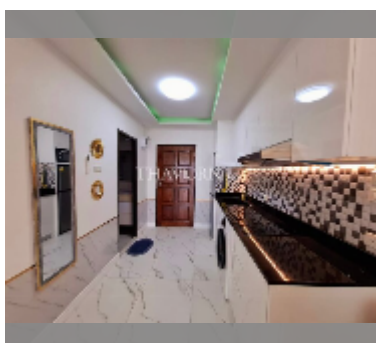

Condo for rent studio 48 m² in View Talay 5, Pattaya

฿ 20,000

UNIT PARAMETERS:

UID	FR-242446
type	studio
size	48m²
floor	11
view	sea view
year contract	20,000 THB / month
security deposit	no have
quality	excellent
equipment: furniture, household appliances, kitchen appliances, air conditioner, internet, television, washing-machine, refrigerator	

PROJECT PARAMETERS:

district	Thappraya
buildings	2
floors	22
built in	2007
maintenance	฿ 11,520/year

FACILITIES:

General information: highrise, meters to beach: 150, minutes to beach: 3, open parking, covered parking.

Swimming pool: swimming pool.

Other: reception, CCTV, security, minimart, laundry, room service.