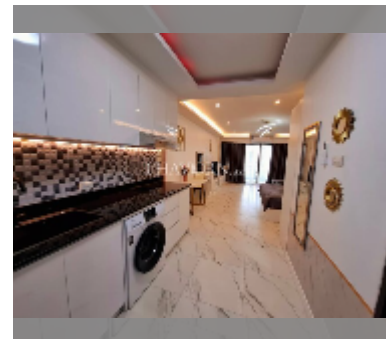

公寓 for rent 一室公寓 48 平方米 在 View Talay 5, Pattaya

฿ 20,000

UNIT PARAMETERS:

UID	FR-242446
类型	一室公寓
面积	48平方米
楼层	11
风景	海景
年合同	20,000 THB / month
security deposit	NET
quality	excellent
equipment: furniture, household appliances, kitchen appliances, air conditioner, internet, television, washing-machine, refrigerator	

PROJECT PARAMETERS:

地区	Thappraya
楼房	2
楼层	22
交付年份	2007
服务	B 11,520/year

FACILITIES:

一般信息: 高楼, 米到海滩: 150, 分钟到海滩: 3, 室外停车场, 有盖停车场.

游泳池: 游泳池.

其他: 接待, 中央电视台, 安全, 迷你超市, 洗衣店, 客房服务.