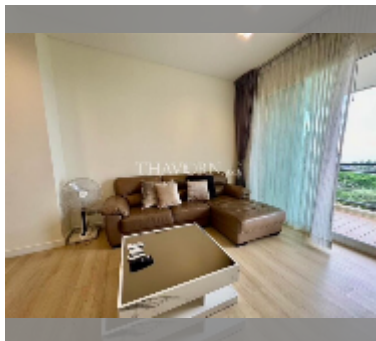

公寓 for rent 2间卧室 112 平方米 在 Reflection Jomtien, Pattaya

฿ 50,000

UNIT PARAMETERS:

UID	FR-242438
类型	2间卧室
面积	112平方米
楼层	3
风景	海景
年合同	50,000 THB / month
security deposit	NET
quality	excellent
equipment:	furniture, household appliances, kitchen appliances, air conditioner, television, washing-machine, refrigerator

PROJECT PARAMETERS:

地区	乔木提恩
楼房	2
楼层	55
交付年份	2013

FACILITIES:

一般信息: 高楼, 米到海滩: 100, 分钟到海滩: 1, 允许携带宠物, 地下停车场, 室外停车场, 多层停车场, 有盖停车场.

游泳池: 游泳池, 儿童游泳池, 无限视野, 水滑梯, 瀑布, 按摩浴缸.

寒冷地带: 寒冷地带, 花园, 屋顶上的休息区, 烧烤区.

卫生区: 健身房, 桑拿, 土耳其浴室, 按摩.

其他: 接待, 大堂, 俱乐部, 会议室, 游戏室, 孩子们玩花园, 中央电视台, 安全, 洗衣店, 客房服务.