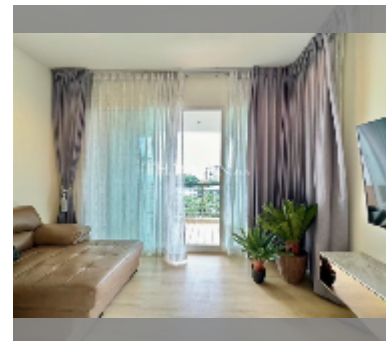

公寓 for rent 2间卧室 112 平方米 在 Reflection Jomtien, Pattaya

฿ 50,000

UNIT PARAMETERS:

UID	FR-242438
类型	2间卧室
面积	112平方米
楼层	3
风景	海景
年合同	50,000 THB / month
security deposit	NET
quality	excellent
equipment:	furniture, household appliances, kitchen appliances, air conditioner, television, washing-machine, refrigerator

PROJECT PARAMETERS:

地区	乔木提恩
楼房	2
楼层	55
交付年份	2013

FACILITIES:

一般信息: 高楼, 米到海滩: 100, 分钟到海滩: 1, 允许携带宠物, 地下停车场, 室外停车场, 多层停车场, 有盖停车场.

游泳池: 游泳池, 儿童游泳池, 无限视野, 水滑梯, 瀑布, 按摩浴缸.

寒冷地带: 寒冷地带, 花园, 屋顶上的休息区, 烧烤区.

卫生区: 健身房, 桑拿, 土耳其浴室, 按摩.

其他: 接待, 大堂, 俱乐部, 会议室, 游戏室, 孩子们玩花园, 中央电视台, 安全, 洗衣店, 客房服务.