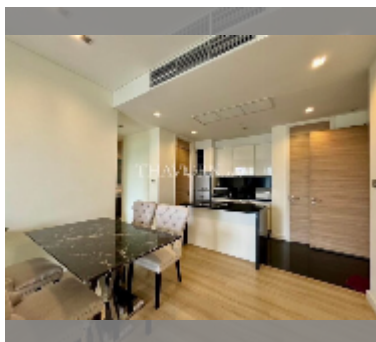

公寓 for rent 2间卧室 112 平方米 在 Reflection Jomtien, Pattaya

฿ 50,000

UNIT PARAMETERS:

UID	FR-242438
类型	2间卧室
面积	112平方米
楼层	3
风景	海景
年合同	50,000 THB / month
security deposit	NET
quality	excellent
equipment:	furniture, household appliances, kitchen appliances, air conditioner, television, washing-machine, refrigerator

PROJECT PARAMETERS:

地区	乔木提恩
楼房	2
楼层	55
交付年份	2013

FACILITIES:

一般信息: 高楼, 米到海滩: 100, 分钟到海滩: 1, 允许携带宠物, 地下停车场, 室外停车场, 多层停车场, 有盖停车场.

游泳池: 游泳池, 儿童游泳池, 无限视野, 水滑梯, 瀑布, 按摩浴缸.

寒冷地带: 寒冷地带, 花园, 屋顶上的休息区, 烧烤区.

卫生区: 健身房, 桑拿, 土耳其浴室, 按摩.

其他: 接待, 大堂, 俱乐部, 会议室, 游戏室, 孩子们玩花园, 中央电视台, 安全, 洗衣店, 客房服务.