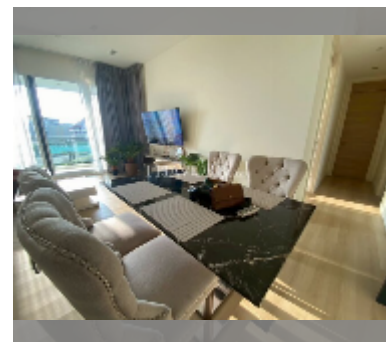

公寓 for rent 2间卧室 112 平方米 在 Reflection Jomtien, Pattaya

฿ 50,000

UNIT PARAMETERS:

UID	FR-242438
类型	2间卧室
面积	112平方米
楼层	3
风景	海景
年合同	50,000 THB / month
security deposit	NET
quality	excellent
equipment:	furniture, household appliances, kitchen appliances, air conditioner, television, washing-machine, refrigerator

PROJECT PARAMETERS:

地区	乔木提恩
楼房	2
楼层	55
交付年份	2013

FACILITIES:

一般信息: 高楼, 米到海滩: 100, 分钟到海滩: 1, 允许携带宠物, 地下停车场, 室外停车场, 多层停车场, 有盖停车场.

游泳池: 游泳池, 儿童游泳池, 无限视野, 水滑梯, 瀑布, 按摩浴缸.

寒冷地带: 寒冷地带, 花园, 屋顶上的休息区, 烧烤区.

卫生区: 健身房, 桑拿, 土耳其浴室, 按摩.

其他: 接待, 大堂, 俱乐部, 会议室, 游戏室, 孩子们玩花园, 中央电视台, 安全, 洗衣店, 客房服务.