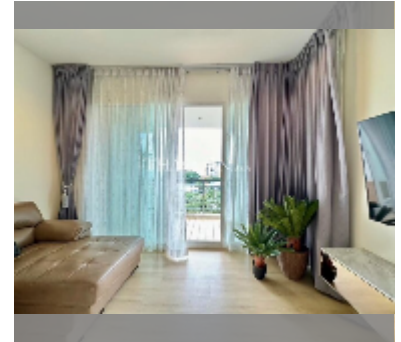

公寓 for rent 2间卧室 112 平方米 在 Reflection Jomtien, Pattaya

฿ 50,000

UNIT PARAMETERS:

UID	FR-242438
类型	2间卧室
面积	112平方米
楼层	3
风景	海景
年合同	50,000 THB / month
security deposit	NET
quality	excellent
equipment: furniture, household appliances, kitchen appliances, air conditioner, television, washing-machine, refrigerator	

PROJECT PARAMETERS:

地区	乔木提恩
楼房	2
楼层	55
交付年份	2013

FACILITIES:

一般信息: 高楼, 米到海滩: 100, 分钟到海滩: 1, 允许携带宠物, 地下停车场, 室外停车场, 多层停车场, 有盖停车场.

游泳池: 游泳池, 儿童游泳池, 无限视野, 水滑梯, 瀑布, 按摩浴缸.

寒冷地带: 寒冷地带, 花园, 屋顶上的休息区, 烧烤区.

卫生区: 健身房, 桑拿, 土耳其浴室, 按摩.

其他: 接待, 大堂, 俱乐部, 会议室, 游戏室, 孩子们玩花园, 中央电视台, 安全, 洗衣店, 客房服务.