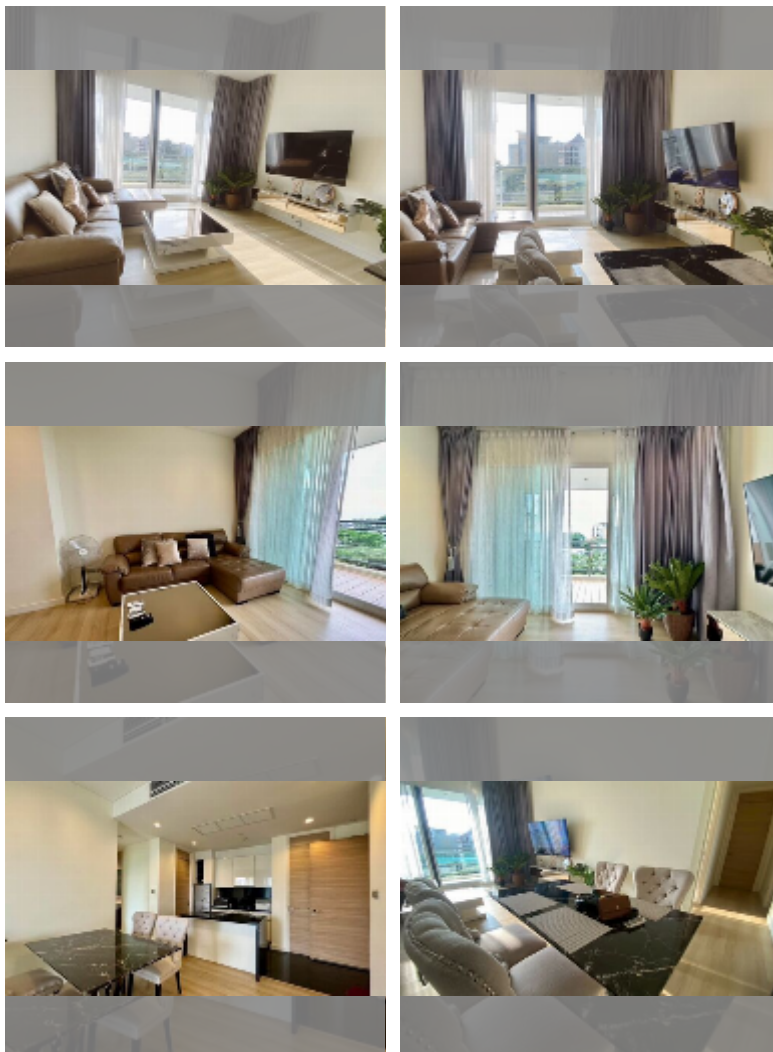

Condo for rent 2 bedroom 112 m² in Reflection Jomtien, Pattaya

฿ 50,000

UNIT PARAMETERS:

UID	FR-242438
type	2 bedroom
size	112m ²
floor	3
view	sea view
year contract	50,000 THB / month
security deposit	no have
quality	excellent
equipment: furniture, household appliances, kitchen appliances, air conditioner, television, washing-machine, refrigerator	

PROJECT PARAMETERS:

district	Jomtien
buildings	2
floors	55
built in	2013

FACILITIES:

General information: highrise, meters to beach: 100, minutes to beach: 1, pets are allowed, underground parking, open parking, multy-level parking, covered parking.

Swimming pool: swimming pool, kids pool, infinity view, water slides, waterfall, jacuzzi.

Chill zone: chill zone, garden, rooftop chillout, barbeque areas.

Health zone: gym, sauna, hamam, massage.

Other: reception, lobby, clubhouse, meeting room, games room, kids playgarden, CCTV, security, laundry, room service.