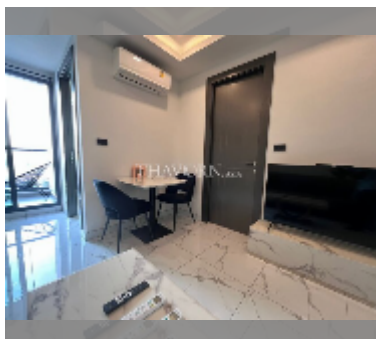

Condo for rent 1 bedroom 29 m² in Arcadia Millennium Tower, Pattaya

฿ 16,000

UNIT PARAMETERS:

UID	FR-242433
type	1 bedroom
size	29m²
floor	13
view	city view
per month	23,000 THB
year contract	16,000 THB / month
security deposit	2 months
quality	excellent
equipment: furniture, kitchen appliances, television, refrigerator	

PROJECT PARAMETERS:

district	Central Pattaya
buildings	1
floors	46
built in	2021
maintenance	฿ 13,920/year

FACILITIES:

General information: highrise, open parking.

Swimming pool: swimming pool, rooftop pool.

Chill zone: chill zone, garden, rooftop chillout.

Health zone: gym, sauna, SPA.

Other: lobby, games room, CCTV, security, laundry.