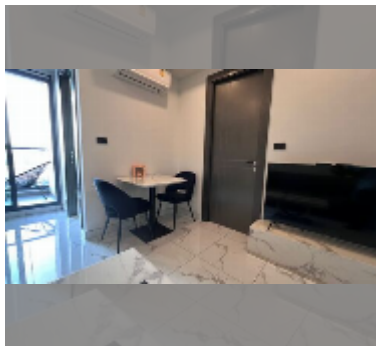

公寓 for rent 1间卧室 29 平方米 在 Arcadia Millennium Tower, Pattaya

฿ 16,000

UNIT PARAMETERS:

UID	FR-242433
类型	1间卧室
面积	29平方米
楼层	13
风景	城市景
每月	23,000 THB
年合同	16,000 THB / month
security deposit	2 months
quality	excellent
equipment: furniture, kitchen appliances, television, refrigerator	

PROJECT PARAMETERS:

地区	Central Pattaya
楼房	1
楼层	46
交付年份	2021
服务	B 13,920/year

FACILITIES:

一般信息: 高楼, 室外停车场.

游泳池: 游泳池, 屋顶游泳池.

寒冷地带: 寒冷地带, 花园, 屋顶上的休息区.

卫生区: 健身房, 桑拿, 温泉.

其他: 大堂, 游戏室, 中央电视台, 安全, 洗衣店.