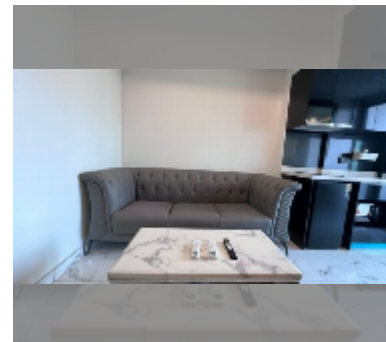

公寓 for rent 1间卧室 29 平方米 在 Arcadia Millennium Tower, Pattaya

฿ 16,000

UNIT PARAMETERS:

UID	FR-242433
类型	1间卧室
面积	29平方米
楼层	13
风景	城市景
每月	23,000 THB
年合同	16,000 THB / month
security deposit	2 months
quality	excellent
equipment: furniture, kitchen appliances, television, refrigerator	

PROJECT PARAMETERS:

地区	Central Pattaya
楼房	1
楼层	46
交付年份	2021
服务	B 13,920/year

FACILITIES:

一般信息: 高楼, 室外停车场.

游泳池: 游泳池, 屋顶游泳池.

寒冷地带: 寒冷地带, 花园, 屋顶上的休息区.

卫生区: 健身房, 桑拿, 温泉.

其他: 大堂, 游戏室, 中央电视台, 安全, 洗衣店.