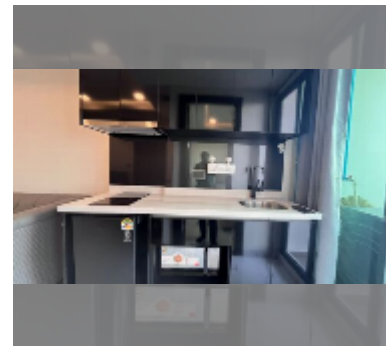

公寓 for rent 1间卧室 29 平方米 在 Arcadia Millennium Tower, Pattaya

฿ 16,000

UNIT PARAMETERS:

UID	FR-242433
类型	1间卧室
面积	29平方米
楼层	13
风景	城市景
每月	23,000 THB
年合同	16,000 THB / month
security deposit	2 months
quality	excellent
equipment: furniture, kitchen appliances, television, refrigerator	

PROJECT PARAMETERS:

地区	Central Pattaya
楼房	1
楼层	46
交付年份	2021
服务	B 13,920/year

FACILITIES:

一般信息: 高楼, 室外停车场.

游泳池: 游泳池, 屋顶游泳池.

寒冷地带: 寒冷地带, 花园, 屋顶上的休息区.

卫生区: 健身房, 桑拿, 温泉.

其他: 大堂, 游戏室, 中央电视台, 安全, 洗衣店.