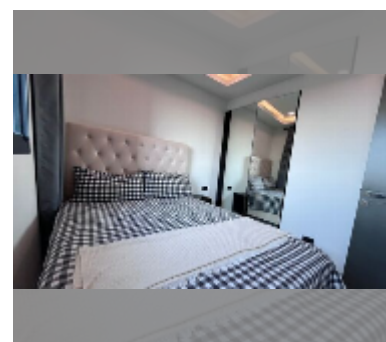

Condo for rent 1 bedroom 29 m² in Arcadia Millennium Tower, Pattaya

฿ 16,000

UNIT PARAMETERS:

UID	FR-242433
type	1 bedroom
size	29m²
floor	13
view	city view
per month	23,000 THB
year contract	16,000 THB / month
security deposit	2 months
quality	excellent
equipment: furniture, kitchen appliances, television, refrigerator	

PROJECT PARAMETERS:

district	Central Pattaya
buildings	1
floors	46
built in	2021
maintenance	฿ 13,920/year

FACILITIES:

General information: highrise, open parking.

Swimming pool: swimming pool, rooftop pool.

Chill zone: chill zone, garden, rooftop chillout.

Health zone: gym, sauna, SPA.

Other: lobby, games room, CCTV, security, laundry.