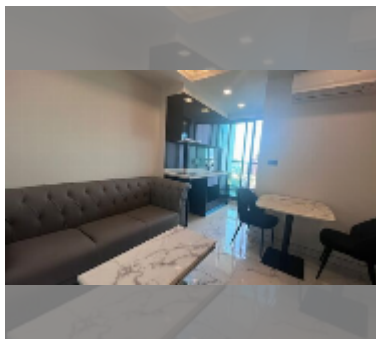

Condo for rent 1 bedroom 29 m² in Arcadia Millennium Tower, Pattaya

฿ 16,000

UNIT PARAMETERS:

UID	FR-242433
type	1 bedroom
size	29m²
floor	13
view	city view
per month	23,000 THB
year contract	16,000 THB / month
security deposit	2 months
quality	excellent
equipment: furniture, kitchen appliances, television, refrigerator	

PROJECT PARAMETERS:

district	Central Pattaya
buildings	1
floors	46
built in	2021
maintenance	฿ 13,920/year

FACILITIES:

General information: highrise, open parking.

Swimming pool: swimming pool, rooftop pool.

Chill zone: chill zone, garden, rooftop chillout.

Health zone: gym, sauna, SPA.

Other: lobby, games room, CCTV, security, laundry.