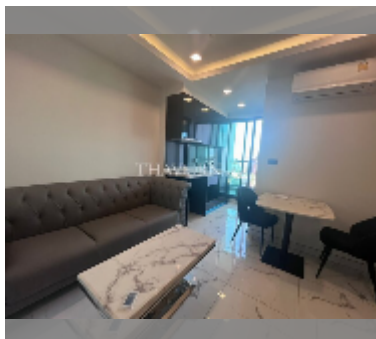

Condo for rent 1 bedroom 29 m² in Arcadia Millennium Tower, Pattaya

฿ 16,000

UNIT PARAMETERS:

UID	FR-242433
type	1 bedroom
size	29m²
floor	13
view	city view
per month	23,000 THB
year contract	16,000 THB / month
security deposit	2 months
quality	excellent
equipment: furniture, kitchen appliances, television, refrigerator	

PROJECT PARAMETERS:

district	Central Pattaya
buildings	1
floors	46
built in	2021
maintenance	฿ 13,920/year

FACILITIES:

General information: highrise, open parking.

Swimming pool: swimming pool, rooftop pool.

Chill zone: chill zone, garden, rooftop chillout.

Health zone: gym, sauna, SPA.

Other: lobby, games room, CCTV, security, laundry.