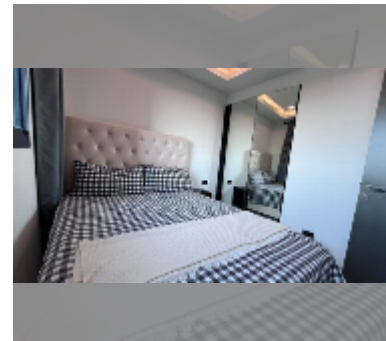

公寓 for rent 1间卧室 29 平方米 在 Arcadia Millennium Tower, Pattaya

฿ 16,000

UNIT PARAMETERS:

UID	FR-242433
类型	1间卧室
面积	29平方米
楼层	13
风景	城市景
每月	23,000 THB
年合同	16,000 THB / month
security deposit	2 months
quality	excellent
equipment: furniture, kitchen appliances, television, refrigerator	

PROJECT PARAMETERS:

地区	Central Pattaya
楼房	1
楼层	46
交付年份	2021
服务	B 13,920/year

FACILITIES:

一般信息: 高楼, 室外停车场.

游泳池: 游泳池, 屋顶游泳池.

寒冷地带: 寒冷地带, 花园, 屋顶上的休息区.

卫生区: 健身房, 桑拿, 温泉.

其他: 大堂, 游戏室, 中央电视台, 安全, 洗衣店.