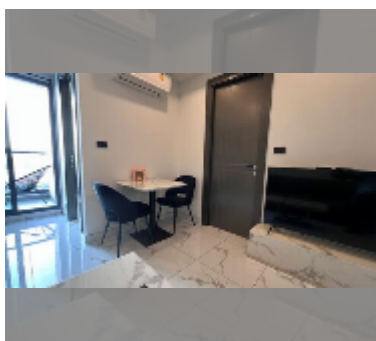

Condo for rent 1 bedroom 29 m² in Arcadia Millennium Tower, Pattaya

฿ 16,000

UNIT PARAMETERS:

UID	FR-242433
type	1 bedroom
size	29m²
floor	13
view	city view
per month	23,000 THB
year contract	16,000 THB / month
security deposit	2 months
quality	excellent
equipment: furniture, kitchen appliances, television, refrigerator	

PROJECT PARAMETERS:

district	Central Pattaya
buildings	1
floors	46
built in	2021
maintenance	฿ 13,920/year

FACILITIES:

General information: highrise, open parking.

Swimming pool: swimming pool, rooftop pool.

Chill zone: chill zone, garden, rooftop chillout.

Health zone: gym, sauna, SPA.

Other: lobby, games room, CCTV, security, laundry.