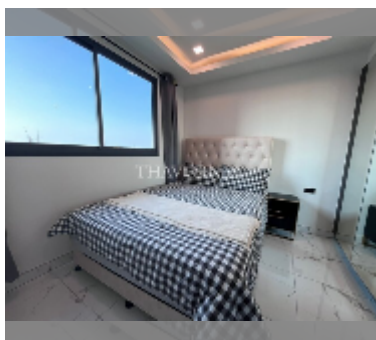

Condo for rent 1 bedroom 29 m² in Arcadia Millennium Tower, Pattaya

฿ 16,000

UNIT PARAMETERS:

UID	FR-242433
type	1 bedroom
size	29m²
floor	13
view	city view
per month	23,000 THB
year contract	16,000 THB / month
security deposit	2 months
quality	excellent
equipment: furniture, kitchen appliances, television, refrigerator	

PROJECT PARAMETERS:

district	Central Pattaya
buildings	1
floors	46
built in	2021
maintenance	฿ 13,920/year

FACILITIES:

General information: highrise, open parking.

Swimming pool: swimming pool, rooftop pool.

Chill zone: chill zone, garden, rooftop chillout.

Health zone: gym, sauna, SPA.

Other: lobby, games room, CCTV, security, laundry.