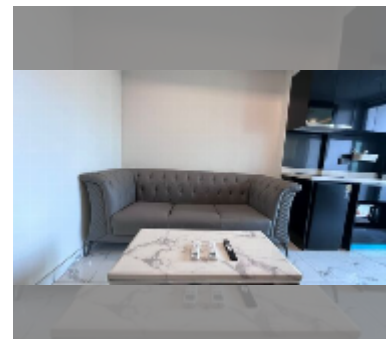

Condo for rent 1 bedroom 29 m² in Arcadia Millennium Tower, Pattaya

฿ 16,000

UNIT PARAMETERS:

UID	FR-242433
type	1 bedroom
size	29m²
floor	13
view	city view
per month	23,000 THB
year contract	16,000 THB / month
security deposit	2 months
quality	excellent
equipment: furniture, kitchen appliances, television, refrigerator	

PROJECT PARAMETERS:

district	Central Pattaya
buildings	1
floors	46
built in	2021
maintenance	฿ 13,920/year

FACILITIES:

General information: highrise, open parking.

Swimming pool: swimming pool, rooftop pool.

Chill zone: chill zone, garden, rooftop chillout.

Health zone: gym, sauna, SPA.

Other: lobby, games room, CCTV, security, laundry.