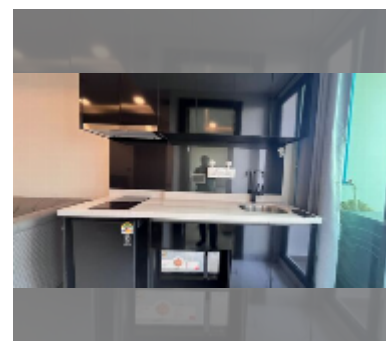

Condo for rent 1 bedroom 29 m² in Arcadia Millennium Tower, Pattaya

฿ 16,000

UNIT PARAMETERS:

UID	FR-242433
type	1 bedroom
size	29m²
floor	13
view	city view
per month	23,000 THB
year contract	16,000 THB / month
security deposit	2 months
quality	excellent
equipment: furniture, kitchen appliances, television, refrigerator	

PROJECT PARAMETERS:

district	Central Pattaya
buildings	1
floors	46
built in	2021
maintenance	฿ 13,920/year

FACILITIES:

General information: highrise, open parking.

Swimming pool: swimming pool, rooftop pool.

Chill zone: chill zone, garden, rooftop chillout.

Health zone: gym, sauna, SPA.

Other: lobby, games room, CCTV, security, laundry.