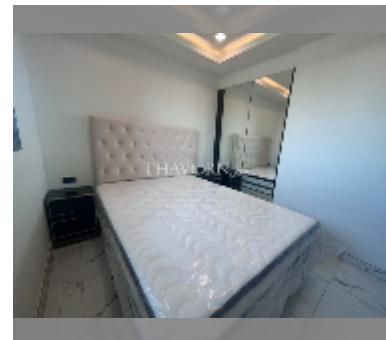

Condo for rent 1 bedroom 29 m² in Arcadia Millennium Tower, Pattaya

฿ 16,000

UNIT PARAMETERS:

UID	FR-242433
type	1 bedroom
size	29m²
floor	13
view	city view
per month	23,000 THB
year contract	16,000 THB / month
security deposit	2 months
quality	excellent
equipment: furniture, kitchen appliances, television, refrigerator	

PROJECT PARAMETERS:

district	Central Pattaya
buildings	1
floors	46
built in	2021
maintenance	฿ 13,920/year

FACILITIES:

General information: highrise, open parking.

Swimming pool: swimming pool, rooftop pool.

Chill zone: chill zone, garden, rooftop chillout.

Health zone: gym, sauna, SPA.

Other: lobby, games room, CCTV, security, laundry.