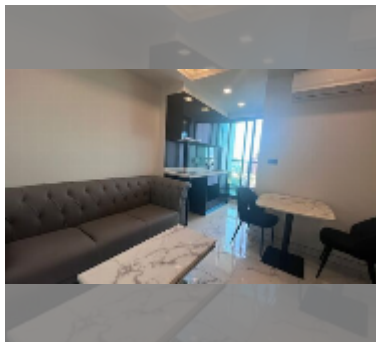

公寓 for rent 1间卧室 29 平方米 在 Arcadia Millennium Tower, Pattaya

฿ 16,000

UNIT PARAMETERS:

UID	FR-242433
类型	1间卧室
面积	29平方米
楼层	13
风景	城市景
每月	23,000 THB
年合同	16,000 THB / month
security deposit	2 months
quality	excellent
equipment: furniture, kitchen appliances, television, refrigerator	

PROJECT PARAMETERS:

地区	Central Pattaya
楼房	1
楼层	46
交付年份	2021
服务	B 13,920/year

FACILITIES:

一般信息: 高楼, 室外停车场.

游泳池: 游泳池, 屋顶游泳池.

寒冷地带: 寒冷地带, 花园, 屋顶上的休息区.

卫生区: 健身房, 桑拿, 温泉.

其他: 大堂, 游戏室, 中央电视台, 安全, 洗衣店.