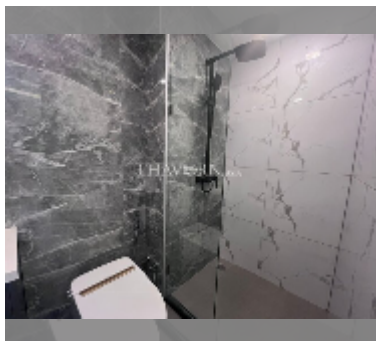

Condo for rent 1 bedroom 29 m² in Arcadia Millennium Tower, Pattaya

฿ 16,000

UNIT PARAMETERS:

UID	FR-242433
type	1 bedroom
size	29m²
floor	13
view	city view
per month	23,000 THB
year contract	16,000 THB / month
security deposit	2 months
quality	excellent
equipment: furniture, kitchen appliances, television, refrigerator	

PROJECT PARAMETERS:

district	Central Pattaya
buildings	1
floors	46
built in	2021
maintenance	฿ 13,920/year

FACILITIES:

General information: highrise, open parking.

Swimming pool: swimming pool, rooftop pool.

Chill zone: chill zone, garden, rooftop chillout.

Health zone: gym, sauna, SPA.

Other: lobby, games room, CCTV, security, laundry.