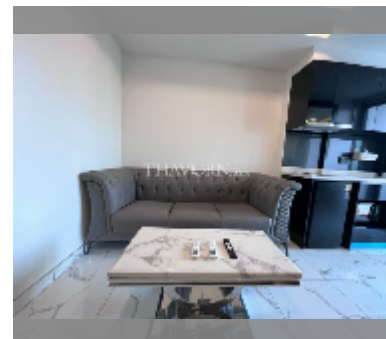

Condo for rent 1 bedroom 29 m² in Arcadia Millennium Tower, Pattaya

฿ 16,000

UNIT PARAMETERS:

UID	FR-242433
type	1 bedroom
size	29m²
floor	13
view	city view
per month	23,000 THB
year contract	16,000 THB / month
security deposit	2 months
quality	excellent
equipment: furniture, kitchen appliances, television, refrigerator	

PROJECT PARAMETERS:

district	Central Pattaya
buildings	1
floors	46
built in	2021
maintenance	฿ 13,920/year

FACILITIES:

General information: highrise, open parking.

Swimming pool: swimming pool, rooftop pool.

Chill zone: chill zone, garden, rooftop chillout.

Health zone: gym, sauna, SPA.

Other: lobby, games room, CCTV, security, laundry.