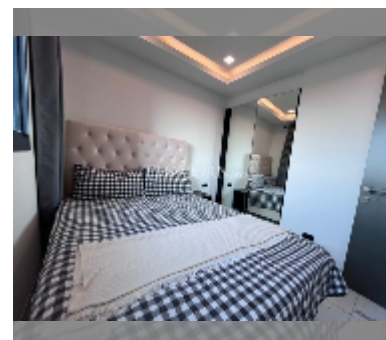

Condo for rent 1 bedroom 29 m² in Arcadia Millennium Tower, Pattaya

฿ 16,000

UNIT PARAMETERS:

UID	FR-242433
type	1 bedroom
size	29m²
floor	13
view	city view
per month	23,000 THB
year contract	16,000 THB / month
security deposit	2 months
quality	excellent
equipment: furniture, kitchen appliances, television, refrigerator	

PROJECT PARAMETERS:

district	Central Pattaya
buildings	1
floors	46
built in	2021
maintenance	฿ 13,920/year

FACILITIES:

General information: highrise, open parking.

Swimming pool: swimming pool, rooftop pool.

Chill zone: chill zone, garden, rooftop chillout.

Health zone: gym, sauna, SPA.

Other: lobby, games room, CCTV, security, laundry.