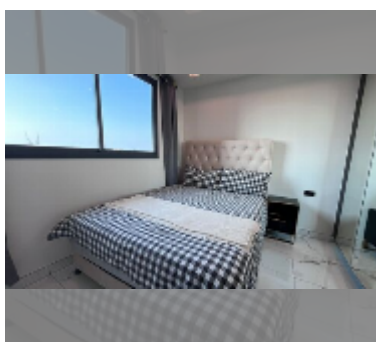

Condo for rent 1 bedroom 29 m² in Arcadia Millennium Tower, Pattaya

฿ 16,000

UNIT PARAMETERS:

UID	FR-242433
type	1 bedroom
size	29m²
floor	13
view	city view
per month	23,000 THB
year contract	16,000 THB / month
security deposit	2 months
quality	excellent
equipment: furniture, kitchen appliances, television, refrigerator	

PROJECT PARAMETERS:

district	Central Pattaya
buildings	1
floors	46
built in	2021
maintenance	฿ 13,920/year

FACILITIES:

General information: highrise, open parking.

Swimming pool: swimming pool, rooftop pool.

Chill zone: chill zone, garden, rooftop chillout.

Health zone: gym, sauna, SPA.

Other: lobby, games room, CCTV, security, laundry.