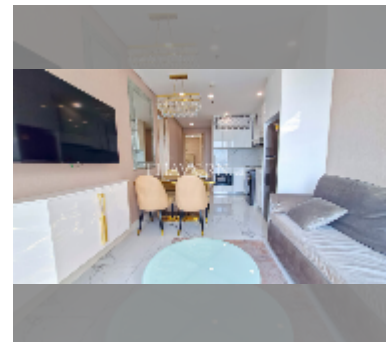

公寓 for rent 2间卧室 68 平方米 在 Copacabana Beach Jomtien, Pattaya

฿ 58,000

UNIT PARAMETERS:

UID	FR-242425
类型	2间卧室
面积	68平方米
楼层	19
风景	海景
每月	75,000 THB
年合同	58,000 THB / month
security deposit	2 months
quality	excellent
equipment:	furniture, household appliances, air conditioner, internet, television, washing-machine, refrigerator

PROJECT PARAMETERS:

地区	乔木提恩
楼房	1
楼层	59
交付年份	2022
服务	B 40,800/year

FACILITIES:

一般信息: 高楼, 米到海滩: 50, 分钟到海滩: 1, 机场摆渡车, 海滨, 室外停车场, 多层停车场.

游泳池: 游泳池, 屋顶游泳池, 无限视野, 按摩浴缸, 泳池酒吧, 日光浴区.

寒冷地带: 寒冷地带, 花园, 屋顶上的休息区.

卫生区: 健身房, 桑拿, 土耳其浴室.

其他: 大堂, 会议室, 游戏室, 孩子们玩花园, 中央电视台, 安全.