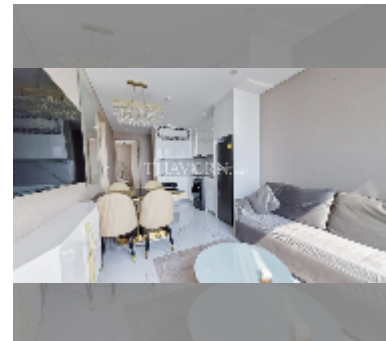

公寓 for rent 2间卧室 68 平方米 在 Copacabana Beach Jomtien, Pattaya

฿ 58,000

UNIT PARAMETERS:

UID	FR-242425
类型	2间卧室
面积	68平方米
楼层	19
风景	海景
每月	75,000 THB
年合同	58,000 THB / month
security deposit	2 months
quality	excellent
equipment:	furniture, household appliances, air conditioner, internet, television, washing-machine, refrigerator

PROJECT PARAMETERS:

地区	乔木提恩
楼房	1
楼层	59
交付年份	2022
服务	B 40,800/year

FACILITIES:

一般信息: 高楼, 米到海滩: 50, 分钟到海滩: 1, 机场摆渡车, 海滨, 室外停车场, 多层停车场.

游泳池: 游泳池, 屋顶游泳池, 无限视野, 按摩浴缸, 泳池酒吧, 日光浴区.

寒冷地带: 寒冷地带, 花园, 屋顶上的休息区.

卫生区: 健身房, 桑拿, 土耳其浴室.

其他: 大堂, 会议室, 游戏室, 孩子们玩花园, 中央电视台, 安全.