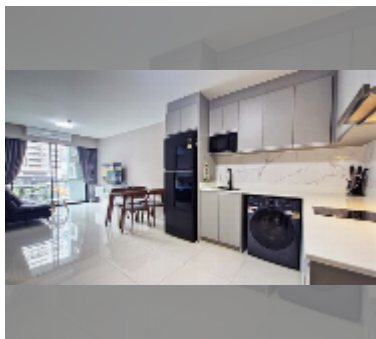

Condo for rent 1 bedroom 56 m² in Neo Condominium, Pattaya

฿ 18,000

UNIT PARAMETERS:

UID	FR-242424
type	1 bedroom
size	56m²
floor	6
view	pool view
per month	25,000 THB
year contract	18,000 THB / month
security deposit	2 months
quality	excellent

equipment: furniture, household appliances, kitchen appliances, air conditioner, internet, television, washing-machine, refrigerator

PROJECT PARAMETERS:

district	Jomtien
buildings	2
floors	6
built in	2011
maintenance	฿ 20,160/year

FACILITIES:

General information: lowrise, open parking, covered parking.

Swimming pool: swimming pool, kids pool, sunbathing area.

Chill zone: chill zone, garden.

Other: reception, lobby, CCTV, security, minimart, laundry.