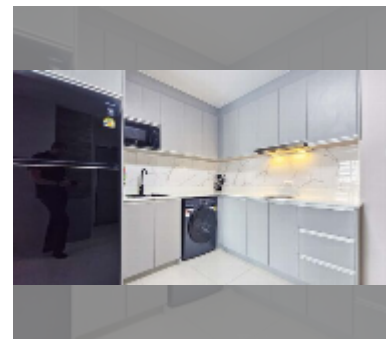

Condo for rent 1 bedroom 56 m² in Neo Condominium, Pattaya

฿ 18,000

UNIT PARAMETERS:

UID	FR-242424
type	1 bedroom
size	56m²
floor	6
view	pool view
per month	25,000 THB
year contract	18,000 THB / month
security deposit	2 months
quality	excellent

equipment: furniture, household appliances, kitchen appliances, air conditioner, internet, television, washing-machine, refrigerator

PROJECT PARAMETERS:

district	Jomtien
buildings	2
floors	6
built in	2011
maintenance	฿ 20,160/year

FACILITIES:

General information: lowrise, open parking, covered parking.

Swimming pool: swimming pool, kids pool, sunbathing area.

Chill zone: chill zone, garden.

Other: reception, lobby, CCTV, security, minimart, laundry.