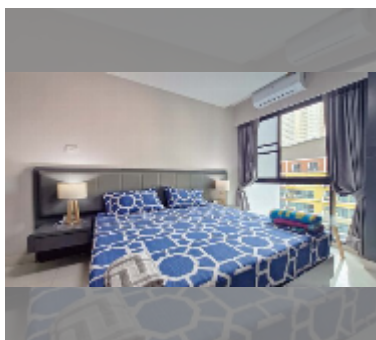

Condo for rent 1 bedroom 56 m² in Neo Condominium, Pattaya

฿ 18,000

UNIT PARAMETERS:

UID	FR-242424
type	1 bedroom
size	56m²
floor	6
view	pool view
per month	25,000 THB
year contract	18,000 THB / month
security deposit	2 months
quality	excellent

equipment: furniture, household appliances, kitchen appliances, air conditioner, internet, television, washing-machine, refrigerator

PROJECT PARAMETERS:

district	Jomtien
buildings	2
floors	6
built in	2011
maintenance	฿ 20,160/year

FACILITIES:

General information: lowrise, open parking, covered parking.

Swimming pool: swimming pool, kids pool, sunbathing area.

Chill zone: chill zone, garden.

Other: reception, lobby, CCTV, security, minimart, laundry.