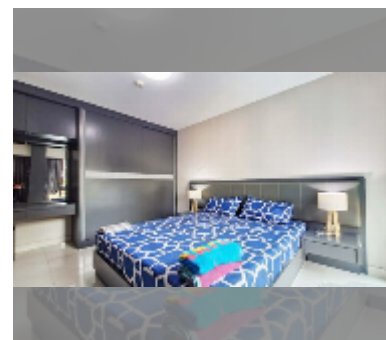

Condo for rent 1 bedroom 56 m² in Neo Condominium, Pattaya

฿ 18,000

UNIT PARAMETERS:

UID	FR-242424
type	1 bedroom
size	56m²
floor	6
view	pool view
per month	25,000 THB
year contract	18,000 THB / month
security deposit	2 months
quality	excellent

equipment: furniture, household appliances, kitchen appliances, air conditioner, internet, television, washing-machine, refrigerator

PROJECT PARAMETERS:

district	Jomtien
buildings	2
floors	6
built in	2011
maintenance	฿ 20,160/year

FACILITIES:

General information: lowrise, open parking, covered parking.

Swimming pool: swimming pool, kids pool, sunbathing area.

Chill zone: chill zone, garden.

Other: reception, lobby, CCTV, security, minimart, laundry.