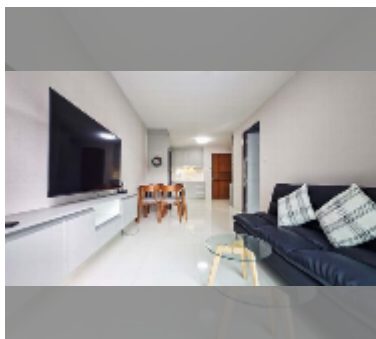

Condo for rent 1 bedroom 56 m² in Neo Condominium, Pattaya

฿ 18,000

UNIT PARAMETERS:

UID	FR-242424
type	1 bedroom
size	56m²
floor	6
view	pool view
per month	25,000 THB
year contract	18,000 THB / month
security deposit	2 months
quality	excellent

equipment: furniture, household appliances, kitchen appliances, air conditioner, internet, television, washing-machine, refrigerator

PROJECT PARAMETERS:

district	Jomtien
buildings	2
floors	6
built in	2011
maintenance	฿ 20,160/year

FACILITIES:

General information: lowrise, open parking, covered parking.

Swimming pool: swimming pool, kids pool, sunbathing area.

Chill zone: chill zone, garden.

Other: reception, lobby, CCTV, security, minimart, laundry.