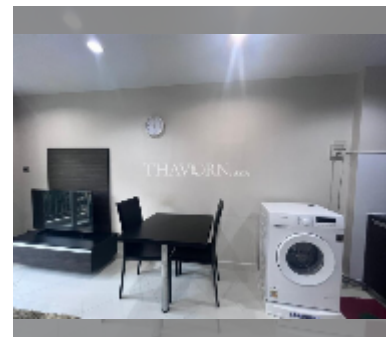

Condo for rent 1 bedroom 35 m² in Park Lane Jomtien Resort, Pattaya

฿ 10,000

UNIT PARAMETERS:

UID	FR-242419
type	1 bedroom
size	35m²
floor	5
view	pool view
per month	15,000 THB
year contract	10,000 THB / month
security deposit	no have
quality	good
equipment: furniture, household appliances, kitchen appliances, air conditioner, television, washing-machine, refrigerator	

PROJECT PARAMETERS:

district	Jomtien
buildings	4
floors	8
built in	2010

FACILITIES:

General information: resort, meters to beach: 500, minutes to beach: 10, open parking.

Swimming pool: swimming pool, kids pool, jacuzzi.

Chill zone: chill zone, garden.

Health zone: gym.

Other: CCTV, security, minimart.