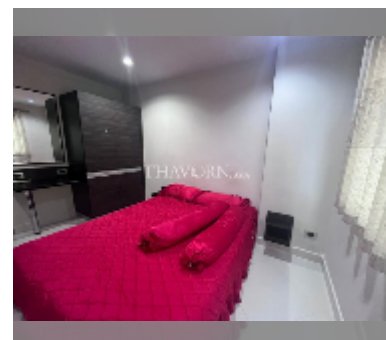

Condo for rent 1 bedroom 35 m² in Park Lane Jomtien Resort, Pattaya

฿ 10,000

UNIT PARAMETERS:

UID	FR-242419
type	1 bedroom
size	35m²
floor	5
view	pool view
per month	15,000 THB
year contract	10,000 THB / month
security deposit	no have
quality	good
equipment: furniture, household appliances, kitchen appliances, air conditioner, television, washing-machine, refrigerator	

PROJECT PARAMETERS:

district	Jomtien
buildings	4
floors	8
built in	2010

FACILITIES:

General information: resort, meters to beach: 500, minutes to beach: 10, open parking.

Swimming pool: swimming pool, kids pool, jacuzzi.

Chill zone: chill zone, garden.

Health zone: gym.

Other: CCTV, security, minimart.