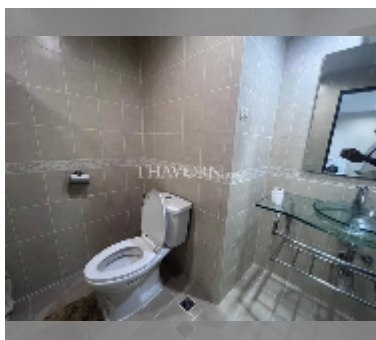

Condo for rent 1 bedroom 35 m² in Park Lane Jomtien Resort, Pattaya

฿ 10,000

UNIT PARAMETERS:

UID	FR-242419
type	1 bedroom
size	35m²
floor	5
view	pool view
per month	15,000 THB
year contract	10,000 THB / month
security deposit	no have
quality	good
equipment: furniture, household appliances, kitchen appliances, air conditioner, television, washing-machine, refrigerator	

PROJECT PARAMETERS:

district	Jomtien
buildings	4
floors	8
built in	2010

FACILITIES:

General information: resort, meters to beach: 500, minutes to beach: 10, open parking.

Swimming pool: swimming pool, kids pool, jacuzzi.

Chill zone: chill zone, garden.

Health zone: gym.

Other: CCTV, security, minimart.