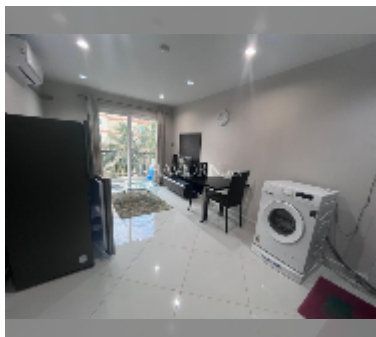

Condo for rent 1 bedroom 35 m² in Park Lane Jomtien Resort, Pattaya

฿ 10,000

UNIT PARAMETERS:

UID	FR-242419
type	1 bedroom
size	35m²
floor	5
view	pool view
per month	15,000 THB
year contract	10,000 THB / month
security deposit	no have
quality	good
equipment: furniture, household appliances, kitchen appliances, air conditioner, television, washing-machine, refrigerator	

PROJECT PARAMETERS:

district	Jomtien
buildings	4
floors	8
built in	2010

FACILITIES:

General information: resort, meters to beach: 500, minutes to beach: 10, open parking.

Swimming pool: swimming pool, kids pool, jacuzzi.

Chill zone: chill zone, garden.

Health zone: gym.

Other: CCTV, security, minimart.