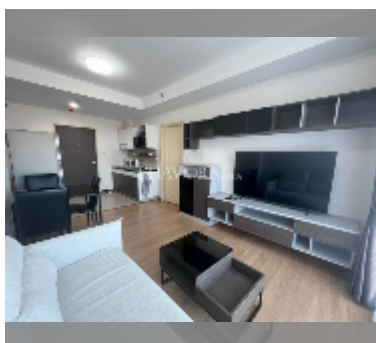

Condo for rent 1 bedroom 45 m² in Supalai Mare, Pattaya

฿ 16,000

UNIT PARAMETERS:

UID	FR-242409
type	1 bedroom
size	45m²
floor	24
view	city view
per month	25,000 THB
year contract	16,000 THB / month
security deposit	2 months
quality	good
equipment: furniture, kitchen appliances, air conditioner, television, washing-machine, refrigerator	

PROJECT PARAMETERS:

district	Thepprasit
buildings	1
floors	35
built in	2016
maintenance	฿ 16,200/year

FACILITIES:

General information: highrise, meters to beach: 600, minutes to beach: 8, open parking, multy-level parking, covered parking.

Swimming pool: swimming pool, kids pool, waterfall.

Chill zone: chill zone, garden.

Health zone: gym.

Other: lobby, CCTV, security, laundry.