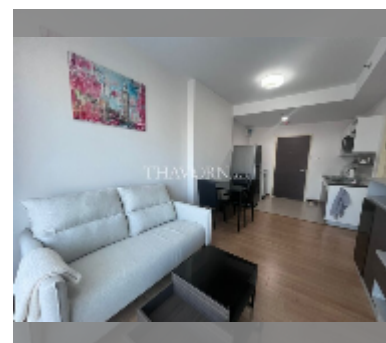

Condo for rent 1 bedroom 45 m² in Supalai Mare, Pattaya

฿ 16,000

UNIT PARAMETERS:

UID	FR-242409
type	1 bedroom
size	45m²
floor	24
view	city view
per month	25,000 THB
year contract	16,000 THB / month
security deposit	2 months
quality	good
equipment: furniture, kitchen appliances, air conditioner, television, washing-machine, refrigerator	

PROJECT PARAMETERS:

district	Thepprasit
buildings	1
floors	35
built in	2016
maintenance	฿ 16,200/year

FACILITIES:

General information: highrise, meters to beach: 600, minutes to beach: 8, open parking, multy-level parking, covered parking.

Swimming pool: swimming pool, kids pool, waterfall.

Chill zone: chill zone, garden.

Health zone: gym.

Other: lobby, CCTV, security, laundry.