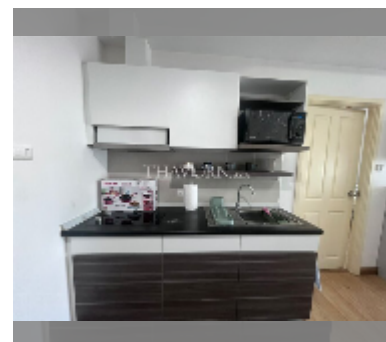

Condo for rent 1 bedroom 45 m² in Supalai Mare, Pattaya

฿ 16,000

UNIT PARAMETERS:

UID	FR-242409
type	1 bedroom
size	45m²
floor	24
view	city view
per month	25,000 THB
year contract	16,000 THB / month
security deposit	2 months
quality	good
equipment: furniture, kitchen appliances, air conditioner, television, washing-machine, refrigerator	

PROJECT PARAMETERS:

district	Thepprasit
buildings	1
floors	35
built in	2016
maintenance	฿ 16,200/year

FACILITIES:

General information: highrise, meters to beach: 600, minutes to beach: 8, open parking, multy-level parking, covered parking.

Swimming pool: swimming pool, kids pool, waterfall.

Chill zone: chill zone, garden.

Health zone: gym.

Other: lobby, CCTV, security, laundry.