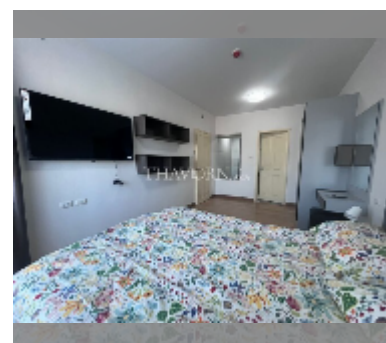

Condo for rent 1 bedroom 45 m² in Supalai Mare, Pattaya

฿ 16,000

UNIT PARAMETERS:

UID	FR-242409
type	1 bedroom
size	45m²
floor	24
view	city view
per month	25,000 THB
year contract	16,000 THB / month
security deposit	2 months
quality	good
equipment: furniture, kitchen appliances, air conditioner, television, washing-machine, refrigerator	

PROJECT PARAMETERS:

district	Thepprasit
buildings	1
floors	35
built in	2016
maintenance	฿ 16,200/year

FACILITIES:

General information: highrise, meters to beach: 600, minutes to beach: 8, open parking, multy-level parking, covered parking.

Swimming pool: swimming pool, kids pool, waterfall.

Chill zone: chill zone, garden.

Health zone: gym.

Other: lobby, CCTV, security, laundry.