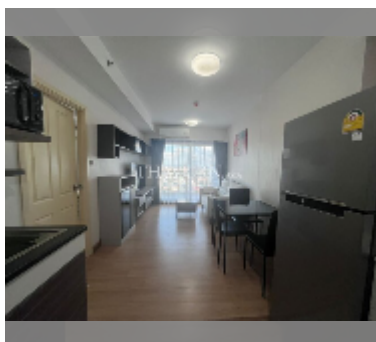

Condo for rent 1 bedroom 45 m² in Supalai Mare, Pattaya

฿ 16,000

UNIT PARAMETERS:

UID	FR-242409
type	1 bedroom
size	45m²
floor	24
view	city view
per month	25,000 THB
year contract	16,000 THB / month
security deposit	2 months
quality	good
equipment: furniture, kitchen appliances, air conditioner, television, washing-machine, refrigerator	

PROJECT PARAMETERS:

district	Thepprasit
buildings	1
floors	35
built in	2016
maintenance	฿ 16,200/year

FACILITIES:

General information: highrise, meters to beach: 600, minutes to beach: 8, open parking, multy-level parking, covered parking.

Swimming pool: swimming pool, kids pool, waterfall.

Chill zone: chill zone, garden.

Health zone: gym.

Other: lobby, CCTV, security, laundry.