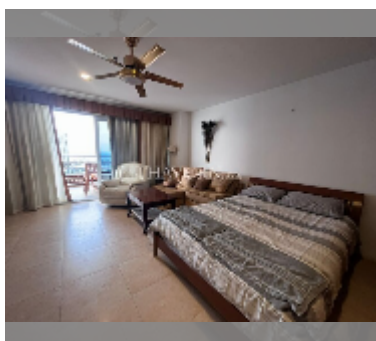

Condo for rent studio 58 m² in View Talay 3, Pattaya

฿ 13,000

UNIT PARAMETERS:

UID	FR-242376
type	studio
size	58m²
floor	15
view	sea view
year contract	13,000 THB / month
security deposit	2 months
quality	good
equipment: furniture, household appliances, kitchen appliances, air conditioner, television, refrigerator	

PROJECT PARAMETERS:

district	Pratumnak
buildings	2
floors	20
built in	2006
maintenance	฿ 13,920/year

FACILITIES:

General information: highrise, meters to beach: 50, minutes to beach: 1, open parking, covered parking.

Swimming pool: swimming pool, kids pool.

Chill zone: chill zone, garden.

Other: reception, CCTV, security, minimart, laundry.