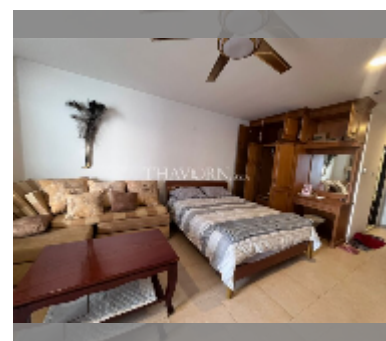

Condo for rent studio 58 m² in View Talay 3, Pattaya

฿ 13,000

UNIT PARAMETERS:

UID	FR-242376
type	studio
size	58m²
floor	15
view	sea view
year contract	13,000 THB / month
security deposit	2 months
quality	good
equipment: furniture, household appliances, kitchen appliances, air conditioner, television, refrigerator	

PROJECT PARAMETERS:

district	Pratumnak
buildings	2
floors	20
built in	2006
maintenance	฿ 13,920/year

FACILITIES:

General information: highrise, meters to beach: 50, minutes to beach: 1, open parking, covered parking.

Swimming pool: swimming pool, kids pool.

Chill zone: chill zone, garden.

Other: reception, CCTV, security, minimart, laundry.