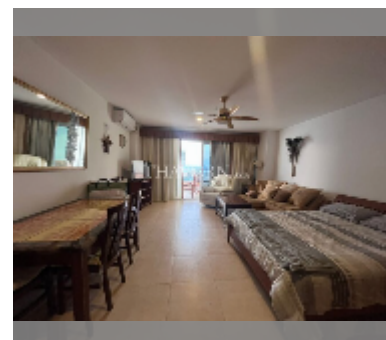

Condo for rent studio 58 m² in View Talay 3, Pattaya

฿ 13,000

UNIT PARAMETERS:

UID	FR-242376
type	studio
size	58m²
floor	15
view	sea view
year contract	13,000 THB / month
security deposit	2 months
quality	good
equipment: furniture, household appliances, kitchen appliances, air conditioner, television, refrigerator	

PROJECT PARAMETERS:

district	Pratumnak
buildings	2
floors	20
built in	2006
maintenance	฿ 13,920/year

FACILITIES:

General information: highrise, meters to beach: 50, minutes to beach: 1, open parking, covered parking.

Swimming pool: swimming pool, kids pool.

Chill zone: chill zone, garden.

Other: reception, CCTV, security, minimart, laundry.