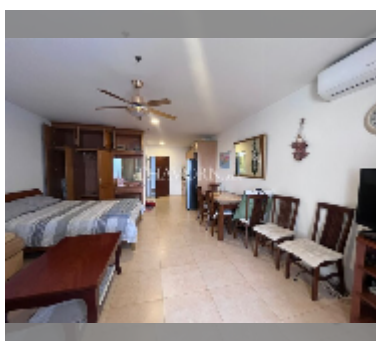

Condo for rent studio 58 m² in View Talay 3, Pattaya

฿ 13,000

UNIT PARAMETERS:

UID	FR-242376
type	studio
size	58m²
floor	15
view	sea view
year contract	13,000 THB / month
security deposit	2 months
quality	good
equipment: furniture, household appliances, kitchen appliances, air conditioner, television, refrigerator	

PROJECT PARAMETERS:

district	Pratumnak
buildings	2
floors	20
built in	2006
maintenance	฿ 13,920/year

FACILITIES:

General information: highrise, meters to beach: 50, minutes to beach: 1, open parking, covered parking.

Swimming pool: swimming pool, kids pool.

Chill zone: chill zone, garden.

Other: reception, CCTV, security, minimart, laundry.