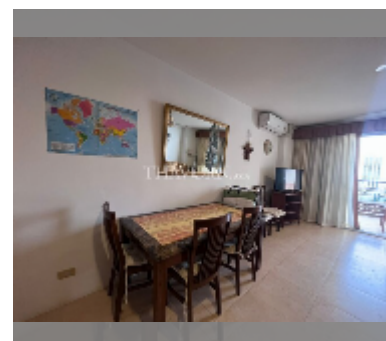

Condo for rent studio 58 m² in View Talay 3, Pattaya

฿ 13,000

UNIT PARAMETERS:

UID	FR-242376
type	studio
size	58m²
floor	15
view	sea view
year contract	13,000 THB / month
security deposit	2 months
quality	good
equipment: furniture, household appliances, kitchen appliances, air conditioner, television, refrigerator	

PROJECT PARAMETERS:

district	Pratumnak
buildings	2
floors	20
built in	2006
maintenance	฿ 13,920/year

FACILITIES:

General information: highrise, meters to beach: 50, minutes to beach: 1, open parking, covered parking.

Swimming pool: swimming pool, kids pool.

Chill zone: chill zone, garden.

Other: reception, CCTV, security, minimart, laundry.