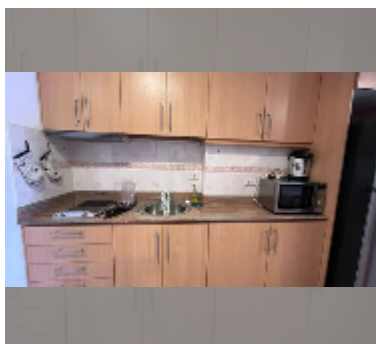

Condo for rent studio 58 m² in View Talay 3, Pattaya

฿ 13,000

UNIT PARAMETERS:

UID	FR-242376
type	studio
size	58m²
floor	15
view	sea view
year contract	13,000 THB / month
security deposit	2 months
quality	good
equipment: furniture, household appliances, kitchen appliances, air conditioner, television, refrigerator	

PROJECT PARAMETERS:

district	Pratumnak
buildings	2
floors	20
built in	2006
maintenance	฿ 13,920/year

FACILITIES:

General information: highrise, meters to beach: 50, minutes to beach: 1, open parking, covered parking.

Swimming pool: swimming pool, kids pool.

Chill zone: chill zone, garden.

Other: reception, CCTV, security, minimart, laundry.