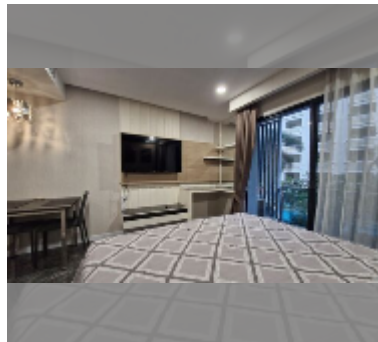

Condo for rent studio 30 m² in Dusit Grand Park, Pattaya

฿ 12,000

UNIT PARAMETERS:

UID	FR-242359
type	studio
size	30m ²
floor	3
view	city view
per month	20,000 THB
year contract	12,000 THB / month
security deposit	1 month
quality	excellent
equipment: furniture, household appliances, kitchen appliances, smart home system, air conditioner, television, washing-machine, refrigerator	

Swimming pool: swimming pool, kids pool, water slides, waterfall, jacuzzi.

Chill zone: chill zone, garden.

Health zone: gym, sauna.

Other: lobby, clubhouse, CCTV, security, room service.

details