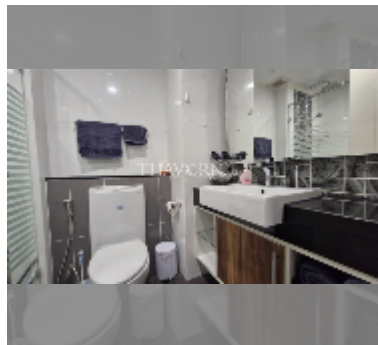

Condo for rent studio 30 m² in Dusit Grand Park, Pattaya

฿ 12,000

UNIT PARAMETERS:

UID	FR-242359
type	studio
size	30m²
floor	3
view	city view
per month	20,000 THB
year contract	12,000 THB / month
security deposit	1 month
quality	excellent
equipment: furniture, household appliances, kitchen appliances, smart home system, air conditioner, television, washing-machine, refrigerator	

PROJECT PARAMETERS:

district	Jomtien
buildings	6
floors	8
built in	2015
maintenance	฿ 12,600/year

FACILITIES:

General information: resort, meters to beach: 500, minutes to beach: 10, underground parking, open parking.

Swimming pool: swimming pool, kids pool, water slides, waterfall, jacuzzi.

Chill zone: chill zone, garden.

Health zone: gym, sauna.

Other: lobby, clubhouse, CCTV, security, room service.