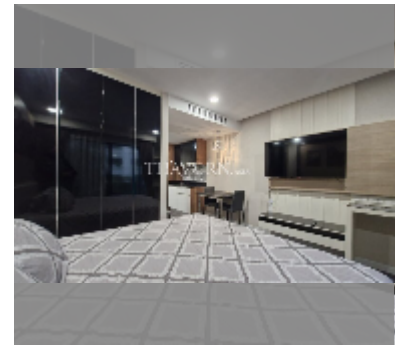

Condo for rent studio 30 m² in Dusit Grand Park, Pattaya

฿ 12,000

UNIT PARAMETERS:

UID	FR-242359
type	studio
size	30m ²
floor	3
view	city view
per month	20,000 THB
year contract	12,000 THB / month
security deposit	1 month
quality	excellent
equipment: furniture, household appliances, kitchen appliances, smart home system, air conditioner, television, washing-machine, refrigerator	

Swimming pool: swimming pool, kids pool, water slides, waterfall, jacuzzi.

Chill zone: chill zone, garden.

Health zone: gym, sauna.

Other: lobby, clubhouse, CCTV, security, room service.

details