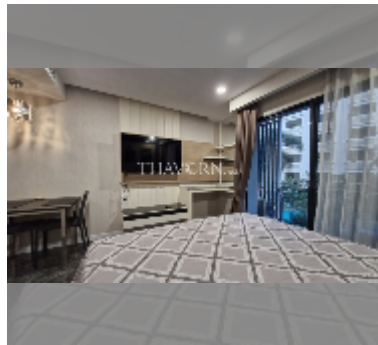

Condo for rent studio 30 m² in Dusit Grand Park, Pattaya

฿ 12,000

UNIT PARAMETERS:

UID	FR-242359
type	studio
size	30m ²
floor	3
view	city view
per month	20,000 THB
year contract	12,000 THB / month
security deposit	1 month
quality	excellent
equipment: furniture, household appliances, kitchen appliances, smart home system, air conditioner, television, washing-machine, refrigerator	

Swimming pool: swimming pool, kids pool, water slides, waterfall, jacuzzi.

Chill zone: chill zone, garden.

Health zone: gym, sauna.

Other: lobby, clubhouse, CCTV, security, room service.

details