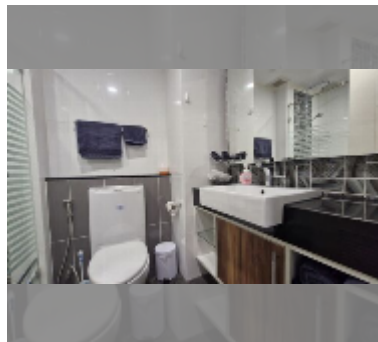

Condo for rent studio 30 m² in Dusit Grand Park, Pattaya

฿ 12,000

UNIT PARAMETERS:

UID	FR-242359
type	studio
size	30m²
floor	3
view	city view
per month	20,000 THB
year contract	12,000 THB / month
security deposit	1 month
quality	excellent
equipment: furniture, household appliances, kitchen appliances, smart home system, air conditioner, television, washing-machine, refrigerator	

PROJECT PARAMETERS:

district	Jomtien
buildings	6
floors	8
built in	2015
maintenance	฿ 12,600/year

FACILITIES:

General information: resort, meters to beach: 500, minutes to beach: 10, underground parking, open parking.

Swimming pool: swimming pool, kids pool, water slides, waterfall, jacuzzi.

Chill zone: chill zone, garden.

Health zone: gym, sauna.

Other: lobby, clubhouse, CCTV, security, room service.