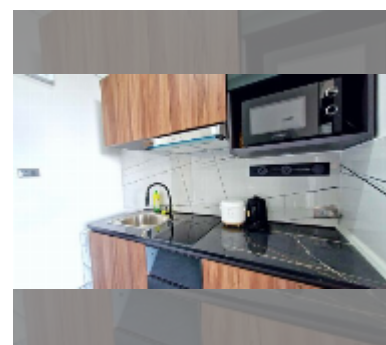

Condo for rent studio 30 m² in Thepthip Mansion, Pattaya

฿ 12,000

UNIT PARAMETERS:

UID	FR-242345
type	studio
size	30m²
floor	6
view	partial sea view
per month	15,000 THB
year contract	12,000 THB / month
security deposit	2 months
quality	good
equipment: furniture, household appliances, kitchen appliances, air conditioner, internet, television, refrigerator	

PROJECT PARAMETERS:

district	Pratumnak
buildings	1
floors	15
built in	1995

FACILITIES:

General information: highrise, meters to beach: 500, minutes to beach: 7, open parking.

Swimming pool: swimming pool.

Other: lobby, CCTV, security.