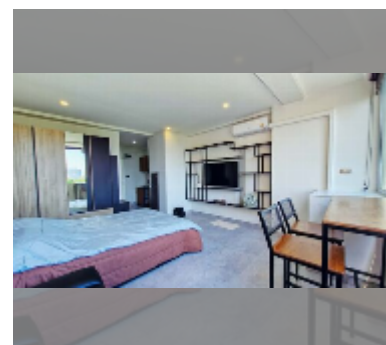

Condo for rent studio 30 m² in Thepthip Mansion, Pattaya

฿ 12,000

UNIT PARAMETERS:

UID	FR-242345
type	studio
size	30m²
floor	6
view	partial sea view
per month	15,000 THB
year contract	12,000 THB / month
security deposit	2 months
quality	good
equipment: furniture, household appliances, kitchen appliances, air conditioner, internet, television, refrigerator	

PROJECT PARAMETERS:

district	Pratumnak
buildings	1
floors	15
built in	1995

FACILITIES:

General information: highrise, meters to beach: 500, minutes to beach: 7, open parking.

Swimming pool: swimming pool.

Other: lobby, CCTV, security.