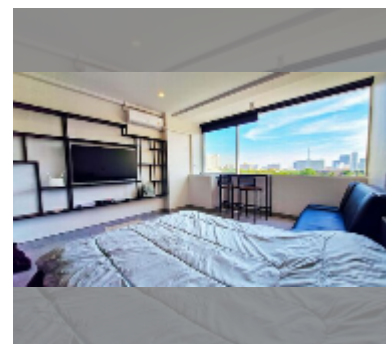

Condo for rent studio 30 m² in Thepthip Mansion, Pattaya

฿ 12,000

UNIT PARAMETERS:

UID	FR-242345
type	studio
size	30m²
floor	6
view	partial sea view
per month	15,000 THB
year contract	12,000 THB / month
security deposit	2 months
quality	good
equipment: furniture, household appliances, kitchen appliances, air conditioner, internet, television, refrigerator	

PROJECT PARAMETERS:

district	Pratumnak
buildings	1
floors	15
built in	1995

FACILITIES:

General information: highrise, meters to beach: 500, minutes to beach: 7, open parking.

Swimming pool: swimming pool.

Other: lobby, CCTV, security.