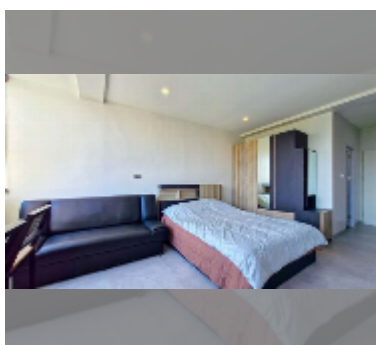

Condo for rent studio 30 m² in Thepthip Mansion, Pattaya

฿ 12,000

UNIT PARAMETERS:

UID	FR-242345
type	studio
size	30m²
floor	6
view	partial sea view
per month	15,000 THB
year contract	12,000 THB / month
security deposit	2 months
quality	good
equipment: furniture, household appliances, kitchen appliances, air conditioner, internet, television, refrigerator	

PROJECT PARAMETERS:

district	Pratumnak
buildings	1
floors	15
built in	1995

FACILITIES:

General information: highrise, meters to beach: 500, minutes to beach: 7, open parking.

Swimming pool: swimming pool.

Other: lobby, CCTV, security.