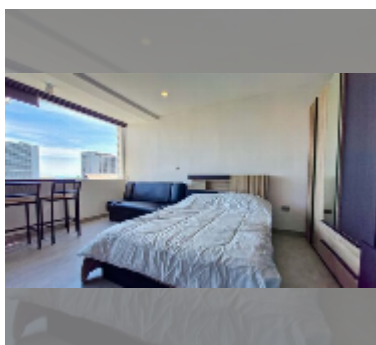

Condo for rent studio 30 m² in Thepthip Mansion, Pattaya

฿ 12,000

UNIT PARAMETERS:

UID	FR-242345
type	studio
size	30m²
floor	6
view	partial sea view
per month	15,000 THB
year contract	12,000 THB / month
security deposit	2 months
quality	good
equipment: furniture, household appliances, kitchen appliances, air conditioner, internet, television, refrigerator	

PROJECT PARAMETERS:

district	Pratumnak
buildings	1
floors	15
built in	1995

FACILITIES:

General information: highrise, meters to beach: 500, minutes to beach: 7, open parking.

Swimming pool: swimming pool.

Other: lobby, CCTV, security.