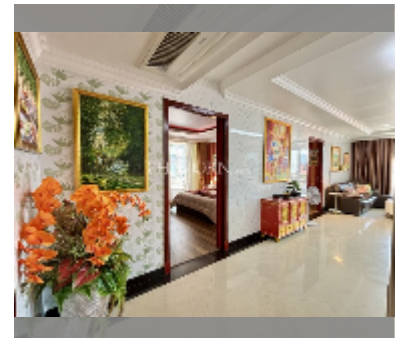

Condo for rent 2 bedroom 125 m² in LK Legend, Pattaya

฿ 60,000

UNIT PARAMETERS:

UID	FR-242340
type	2 bedroom
size	125m²
floor	4
view	city view
per month	80,000 THB
year contract	60,000 THB / month
security deposit	no have
quality	excellent
equipment: furniture, household appliances, kitchen appliances, air conditioner, internet, television, washing-machine, refrigerator	

PROJECT PARAMETERS:

district	Central Pattaya
buildings	4
floors	6
built in	2010
maintenance	฿ 52,500/year

FACILITIES:

General information: lowrise, open parking, covered parking.

Swimming pool: swimming pool, kids pool, sunbathing area.

Chill zone: chill zone, garden, barbeque areas.

Health zone: gym, sauna.

Other: reception, lobby, CCTV, security.