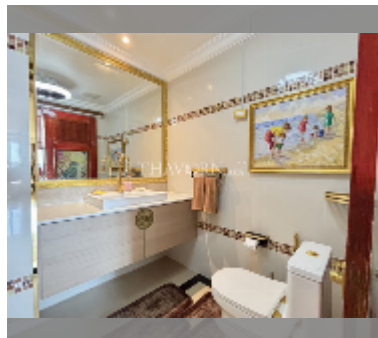

Condo for rent 2 bedroom 125 m² in LK Legend, Pattaya

฿ 60,000

UNIT PARAMETERS:

UID	FR-242340
type	2 bedroom
size	125m²
floor	4
view	city view
per month	80,000 THB
year contract	60,000 THB / month
security deposit	no have
quality	excellent
equipment: furniture, household appliances, kitchen appliances, air conditioner, internet, television, washing-machine, refrigerator	

PROJECT PARAMETERS:

district	Central Pattaya
buildings	4
floors	6
built in	2010
maintenance	฿ 52,500/year

FACILITIES:

General information: lowrise, open parking, covered parking.

Swimming pool: swimming pool, kids pool, sunbathing area.

Chill zone: chill zone, garden, barbeque areas.

Health zone: gym, sauna.

Other: reception, lobby, CCTV, security.