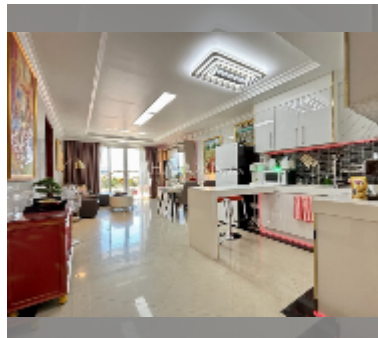

Condo for rent 2 bedroom 125 m² in LK Legend, Pattaya

฿ 60,000

UNIT PARAMETERS:

UID	FR-242340
type	2 bedroom
size	125m ²
floor	4
view	city view
per month	80,000 THB
year contract	60,000 THB / month
security deposit	no have
quality	excellent
equipment: furniture, household appliances, kitchen appliances, air conditioner, internet, television, washing-machine, refrigerator	

Chill zone: chill zone, garden, barbeque areas.

Health zone: gym, sauna.

Other: reception, lobby, CCTV, security.

details