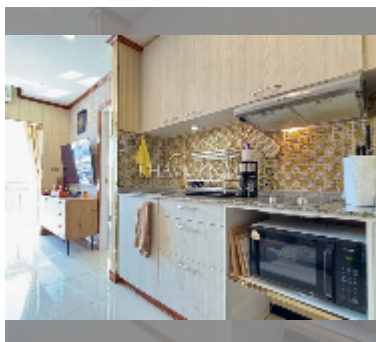

Condo for rent 1 bedroom 39 m² in Siam Oriental Elegance 2, Pattaya

฿ 25,000

UNIT PARAMETERS:

UID	FR-242339
type	1 bedroom
size	39m²
floor	5
view	city view
per month	35,000 THB
year contract	25,000 THB / month
security deposit	no have
quality	excellent
equipment: furniture, household appliances, kitchen appliances, air conditioner, internet, television, washing-machine, refrigerator	

PROJECT PARAMETERS:

district	Pratumnak
buildings	1
floors	8
built in	2014
maintenance	฿ 18,252/year

FACILITIES:

General information: lowrise, meters to beach: 500, minutes to beach: 10, pets are allowed, covered parking.

Swimming pool: rooftop pool.

Chill zone: garden, rooftop chillout.

Other: CCTV, security, laundry.