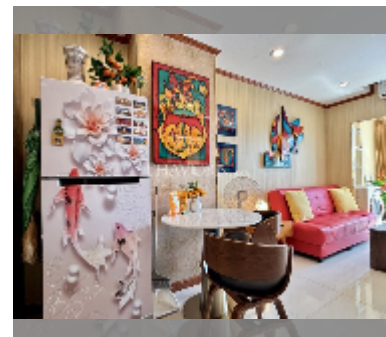

Condo for rent 1 bedroom 39 m² in Siam Oriental Elegance 2, Pattaya

฿ 25,000

UNIT PARAMETERS:

UID	FR-242339
type	1 bedroom
size	39m²
floor	5
view	city view
per month	35,000 THB
year contract	25,000 THB / month
security deposit	no have
quality	excellent
equipment: furniture, household appliances, kitchen appliances, air conditioner, internet, television, washing-machine, refrigerator	

PROJECT PARAMETERS:

district	Pratumnak
buildings	1
floors	8
built in	2014
maintenance	฿ 18,252/year

FACILITIES:

General information: lowrise, meters to beach: 500, minutes to beach: 10, pets are allowed, covered parking.

Swimming pool: rooftop pool.

Chill zone: garden, rooftop chillout.

Other: CCTV, security, laundry.