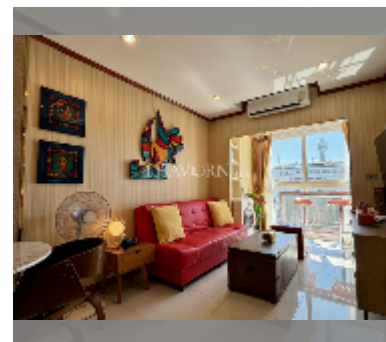

Condo for rent 1 bedroom 39 m² in Siam Oriental Elegance 2, Pattaya

฿ 25,000

UNIT PARAMETERS:

UID	FR-242339
type	1 bedroom
size	39m²
floor	5
view	city view
per month	35,000 THB
year contract	25,000 THB / month
security deposit	no have
quality	excellent
equipment: furniture, household appliances, kitchen appliances, air conditioner, internet, television, washing-machine, refrigerator	

PROJECT PARAMETERS:

district	Pratumnak
buildings	1
floors	8
built in	2014
maintenance	฿ 18,252/year

FACILITIES:

General information: lowrise, meters to beach: 500, minutes to beach: 10, pets are allowed, covered parking.

Swimming pool: rooftop pool.

Chill zone: garden, rooftop chillout.

Other: CCTV, security, laundry.