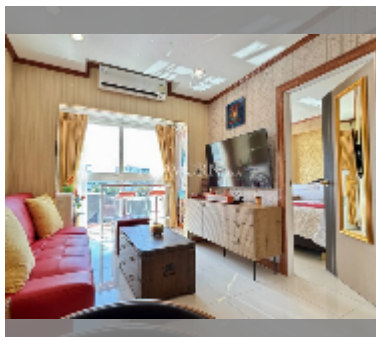

Condo for rent 1 bedroom 39 m² in Siam Oriental Elegance 2, Pattaya

฿ 25,000

UNIT PARAMETERS:

UID	FR-242339
type	1 bedroom
size	39m²
floor	5
view	city view
per month	35,000 THB
year contract	25,000 THB / month
security deposit	no have
quality	excellent
equipment: furniture, household appliances, kitchen appliances, air conditioner, internet, television, washing-machine, refrigerator	

PROJECT PARAMETERS:

district	Pratumnak
buildings	1
floors	8
built in	2014
maintenance	฿ 18,252/year

FACILITIES:

General information: lowrise, meters to beach: 500, minutes to beach: 10, pets are allowed, covered parking.

Swimming pool: rooftop pool.

Chill zone: garden, rooftop chillout.

Other: CCTV, security, laundry.