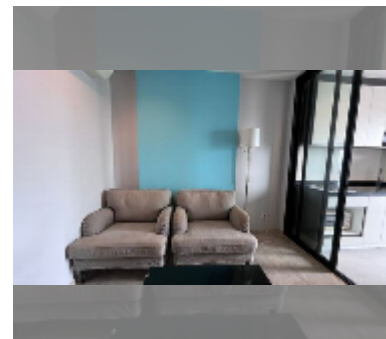

Condo for rent 1 bedroom 35 m² in The Base Central Pattaya, Pattaya

฿ 20,000

UNIT PARAMETERS:

UID	FR-242056
type	1 bedroom
size	35m²
floor	12
view	partial sea view
year contract	20,000 THB / month
security deposit	2 months
quality	good
equipment: furniture, household appliances, kitchen appliances, air conditioner, television, washing-machine, refrigerator	

PROJECT PARAMETERS:

district	Central Pattaya
buildings	3
floors	32
built in	2016

FACILITIES:

General information: highrise, meters to beach: 100, minutes to beach: 5, covered parking.

Swimming pool: swimming pool, rooftop pool.

Chill zone: garden, rooftop chillout, barbeque areas.

Health zone: gym.

Other: lobby, CCTV, security.