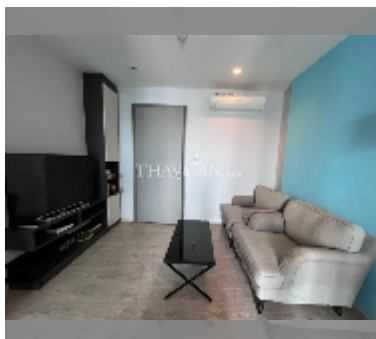

Condo for rent 1 bedroom 35 m² in The Base Central Pattaya, Pattaya

฿ 20,000

UNIT PARAMETERS:

UID	FR-242056
type	1 bedroom
size	35m²
floor	12
view	partial sea view
year contract	20,000 THB / month
security deposit	2 months
quality	good
equipment: furniture, household appliances, kitchen appliances, air conditioner, television, washing-machine, refrigerator	

PROJECT PARAMETERS:

district	Central Pattaya
buildings	3
floors	32
built in	2016

FACILITIES:

General information: highrise, meters to beach: 100, minutes to beach: 5, covered parking.

Swimming pool: swimming pool, rooftop pool.

Chill zone: garden, rooftop chillout, barbeque areas.

Health zone: gym.

Other: lobby, CCTV, security.