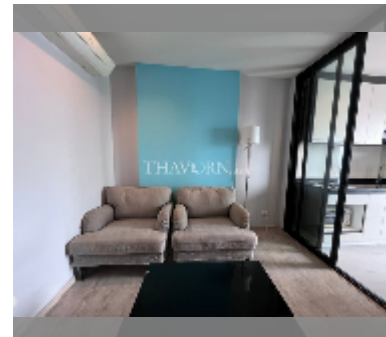

Condo for rent 1 bedroom 35 m² in The Base Central Pattaya, Pattaya

฿ 20,000

UNIT PARAMETERS:

UID	FR-242056
type	1 bedroom
size	35m²
floor	12
view	partial sea view
year contract	20,000 THB / month
security deposit	2 months
quality	good
equipment: furniture, household appliances, kitchen appliances, air conditioner, television, washing-machine, refrigerator	

PROJECT PARAMETERS:

district	Central Pattaya
buildings	3
floors	32
built in	2016

FACILITIES:

General information: highrise, meters to beach: 100, minutes to beach: 5, covered parking.

Swimming pool: swimming pool, rooftop pool.

Chill zone: garden, rooftop chillout, barbeque areas.

Health zone: gym.

Other: lobby, CCTV, security.