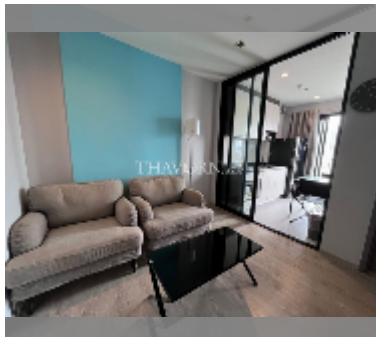

Condo for rent 1 bedroom 35 m² in The Base Central Pattaya, Pattaya

฿ 20,000

UNIT PARAMETERS:

UID	FR-242056
type	1 bedroom
size	35m²
floor	12
view	partial sea view
year contract	20,000 THB / month
security deposit	2 months
quality	good
equipment: furniture, household appliances, kitchen appliances, air conditioner, television, washing-machine, refrigerator	

PROJECT PARAMETERS:

district	Central Pattaya
buildings	3
floors	32
built in	2016

FACILITIES:

General information: highrise, meters to beach: 100, minutes to beach: 5, covered parking.

Swimming pool: swimming pool, rooftop pool.

Chill zone: garden, rooftop chillout, barbeque areas.

Health zone: gym.

Other: lobby, CCTV, security.