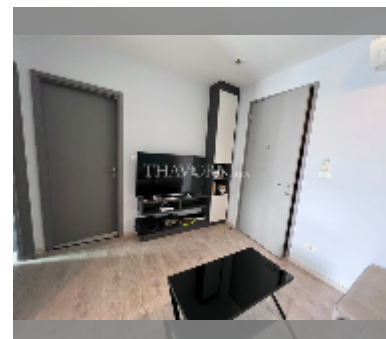

Condo for rent 1 bedroom 35 m² in The Base Central Pattaya, Pattaya

฿ 20,000

UNIT PARAMETERS:

UID	FR-242056
type	1 bedroom
size	35m²
floor	12
view	partial sea view
year contract	20,000 THB / month
security deposit	2 months
quality	good
equipment: furniture, household appliances, kitchen appliances, air conditioner, television, washing-machine, refrigerator	

PROJECT PARAMETERS:

district	Central Pattaya
buildings	3
floors	32
built in	2016

FACILITIES:

General information: highrise, meters to beach: 100, minutes to beach: 5, covered parking.

Swimming pool: swimming pool, rooftop pool.

Chill zone: garden, rooftop chillout, barbeque areas.

Health zone: gym.

Other: lobby, CCTV, security.