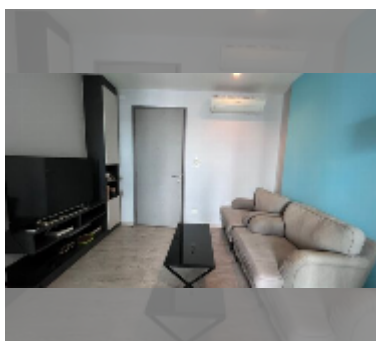

Condo for rent 1 bedroom 35 m² in The Base Central Pattaya, Pattaya

฿ 20,000

UNIT PARAMETERS:

UID	FR-242056
type	1 bedroom
size	35m²
floor	12
view	partial sea view
year contract	20,000 THB / month
security deposit	2 months
quality	good
equipment: furniture, household appliances, kitchen appliances, air conditioner, television, washing-machine, refrigerator	

PROJECT PARAMETERS:

district	Central Pattaya
buildings	3
floors	32
built in	2016

FACILITIES:

General information: highrise, meters to beach: 100, minutes to beach: 5, covered parking.

Swimming pool: swimming pool, rooftop pool.

Chill zone: garden, rooftop chillout, barbeque areas.

Health zone: gym.

Other: lobby, CCTV, security.