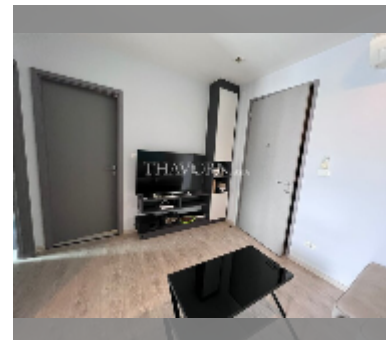

Condo for rent 1 bedroom 35 m² in The Base Central Pattaya, Pattaya

฿ 20,000

UNIT PARAMETERS:

UID	FR-242056
type	1 bedroom
size	35m²
floor	12
view	partial sea view
year contract	20,000 THB / month
security deposit	2 months
quality	good
equipment: furniture, household appliances, kitchen appliances, air conditioner, television, washing-machine, refrigerator	

PROJECT PARAMETERS:

district	Central Pattaya
buildings	3
floors	32
built in	2016

FACILITIES:

General information: highrise, meters to beach: 100, minutes to beach: 5, covered parking.

Swimming pool: swimming pool, rooftop pool.

Chill zone: garden, rooftop chillout, barbeque areas.

Health zone: gym.

Other: lobby, CCTV, security.