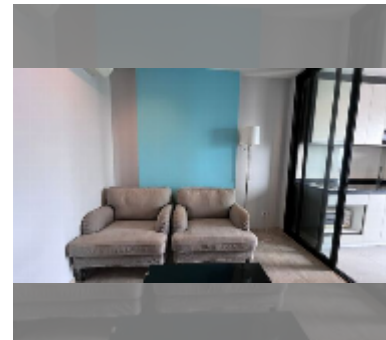

Condo for rent 1 bedroom 35 m² in The Base Central Pattaya, Pattaya

฿ 20,000

UNIT PARAMETERS:

UID	FR-242056
type	1 bedroom
size	35m²
floor	12
view	partial sea view
year contract	20,000 THB / month
security deposit	2 months
quality	good
equipment: furniture, household appliances, kitchen appliances, air conditioner, television, washing-machine, refrigerator	

PROJECT PARAMETERS:

district	Central Pattaya
buildings	3
floors	32
built in	2016

FACILITIES:

General information: highrise, meters to beach: 100, minutes to beach: 5, covered parking.

Swimming pool: swimming pool, rooftop pool.

Chill zone: garden, rooftop chillout, barbeque areas.

Health zone: gym.

Other: lobby, CCTV, security.