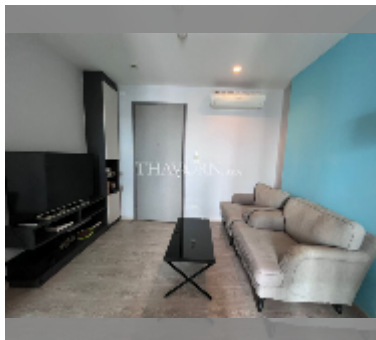

Condo for rent 1 bedroom 35 m² in The Base Central Pattaya, Pattaya

฿ 20,000

UNIT PARAMETERS:

UID	FR-242056
type	1 bedroom
size	35m²
floor	12
view	partial sea view
year contract	20,000 THB / month
security deposit	2 months
quality	good
equipment: furniture, household appliances, kitchen appliances, air conditioner, television, washing-machine, refrigerator	

PROJECT PARAMETERS:

district	Central Pattaya
buildings	3
floors	32
built in	2016

FACILITIES:

General information: highrise, meters to beach: 100, minutes to beach: 5, covered parking.

Swimming pool: swimming pool, rooftop pool.

Chill zone: garden, rooftop chillout, barbeque areas.

Health zone: gym.

Other: lobby, CCTV, security.