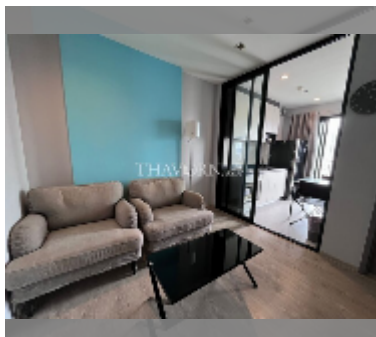

Condo for rent 1 bedroom 35 m² in The Base Central Pattaya, Pattaya

฿ 20,000

UNIT PARAMETERS:

UID	FR-242056
type	1 bedroom
size	35m²
floor	12
view	partial sea view
year contract	20,000 THB / month
security deposit	2 months
quality	good
equipment: furniture, household appliances, kitchen appliances, air conditioner, television, washing-machine, refrigerator	

PROJECT PARAMETERS:

district	Central Pattaya
buildings	3
floors	32
built in	2016

FACILITIES:

General information: highrise, meters to beach: 100, minutes to beach: 5, covered parking.

Swimming pool: swimming pool, rooftop pool.

Chill zone: garden, rooftop chillout, barbeque areas.

Health zone: gym.

Other: lobby, CCTV, security.