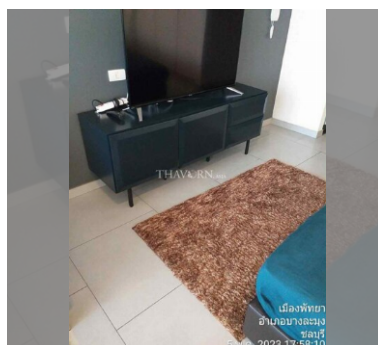

Condo for rent studio 38 m² in Zire Wongamat, Pattaya

฿ 20,000

UNIT PARAMETERS:

UID	FR-242029
type	studio
size	38m²
floor	16
view	partial sea view
year contract	20,000 THB / month
security deposit	2 months
quality	good
equipment: furniture, household appliances, kitchen appliances, air conditioner, television, washing-machine, refrigerator	

PROJECT PARAMETERS:

district	Wongamat
buildings	2
floors	54
built in	2014
maintenance	฿ 25,080/year

FACILITIES:

General information: highrise, meters to beach: 30, minutes to beach: 1, multy-level parking, covered parking.

Swimming pool: swimming pool.

Chill zone: chill zone, garden.

Health zone: gym.

Other: reception, lobby, meeting room, kids playgarden, CCTV, security.