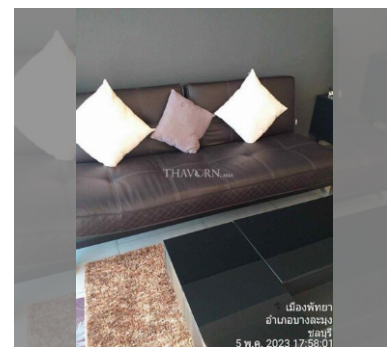

Condo for rent studio 38 m² in Zire Wongamat, Pattaya

฿ 20,000

UNIT PARAMETERS:

UID	FR-242029
type	studio
size	38m²
floor	16
view	partial sea view
year contract	20,000 THB / month
security deposit	2 months
quality	good
equipment: furniture, household appliances, kitchen appliances, air conditioner, television, washing-machine, refrigerator	

PROJECT PARAMETERS:

district	Wongamat
buildings	2
floors	54
built in	2014
maintenance	฿ 25,080/year

FACILITIES:

General information: highrise, meters to beach: 30, minutes to beach: 1, multy-level parking, covered parking.

Swimming pool: swimming pool.

Chill zone: chill zone, garden.

Health zone: gym.

Other: reception, lobby, meeting room, kids playgarden, CCTV, security.