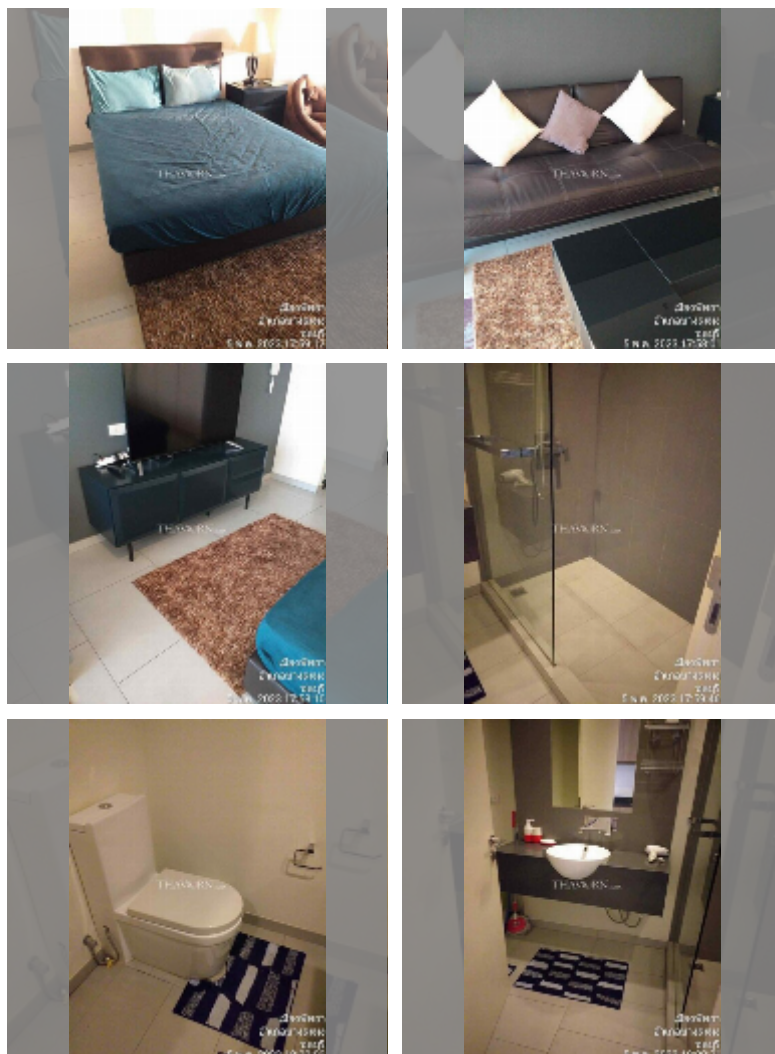

Condo for rent studio 38 m² in Zire Wongamat, Pattaya

฿ 20,000

UNIT PARAMETERS:

UID	FR-242029
type	studio
size	38m ²
floor	16
view	partial sea view
year contract	20,000 THB / month
security deposit	2 months
quality	good
equipment: furniture, household appliances, kitchen appliances, air conditioner, television, washing-machine, refrigerator	

PROJECT PARAMETERS:

district	Wongamat
buildings	2
floors	54
built in	2014
maintenance	฿ 25,080/year

FACILITIES:

General information: highrise, meters to beach: 30, minutes to beach: 1, multy-level parking, covered parking.

Swimming pool: swimming pool.

Chill zone: chill zone, garden.

Health zone: gym.

Other: reception, lobby, meeting room, kids playgarden, CCTV, security.

details