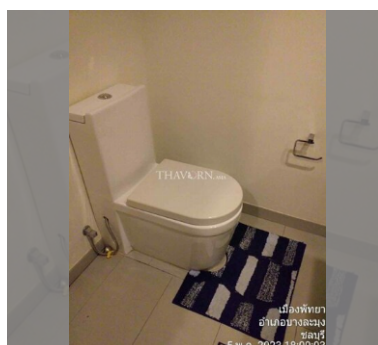

Condo for rent studio 38 m² in Zire Wongamat, Pattaya

฿ 20,000

UNIT PARAMETERS:

UID	FR-242029
type	studio
size	38m²
floor	16
view	partial sea view
year contract	20,000 THB / month
security deposit	2 months
quality	good
equipment: furniture, household appliances, kitchen appliances, air conditioner, television, washing-machine, refrigerator	

PROJECT PARAMETERS:

district	Wongamat
buildings	2
floors	54
built in	2014
maintenance	฿ 25,080/year

FACILITIES:

General information: highrise, meters to beach: 30, minutes to beach: 1, multy-level parking, covered parking.

Swimming pool: swimming pool.

Chill zone: chill zone, garden.

Health zone: gym.

Other: reception, lobby, meeting room, kids playgarden, CCTV, security.