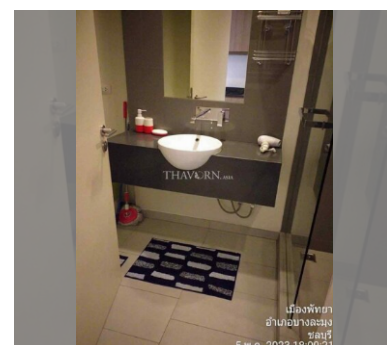

Condo for rent studio 38 m² in Zire Wongamat, Pattaya

฿ 20,000

UNIT PARAMETERS:

UID	FR-242029
type	studio
size	38m ²
floor	16
view	partial sea view
year contract	20,000 THB / month
security deposit	2 months
quality	good
equipment: furniture, household appliances, kitchen appliances, air conditioner, television, washing-machine, refrigerator	

PROJECT PARAMETERS:

district	Wongamat
buildings	2
floors	54
built in	2014
maintenance	฿ 25,080/year

FACILITIES:

General information: highrise, meters to beach: 30, minutes to beach: 1, multy-level parking, covered parking.

Swimming pool: swimming pool.

Chill zone: chill zone, garden.

Health zone: gym.

Other: reception, lobby, meeting room, kids playgarden, CCTV, security.

details