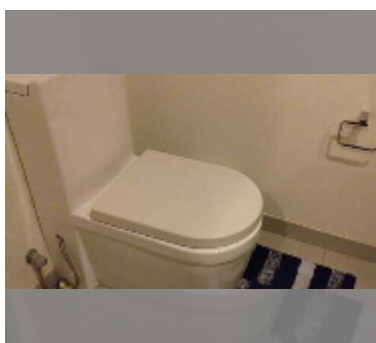

Condo for rent studio 38 m² in Zire Wongamat, Pattaya

฿ 20,000

UNIT PARAMETERS:

UID	FR-242029
type	studio
size	38m²
floor	16
view	partial sea view
year contract	20,000 THB / month
security deposit	2 months
quality	good
equipment: furniture, household appliances, kitchen appliances, air conditioner, television, washing-machine, refrigerator	

PROJECT PARAMETERS:

district	Wongamat
buildings	2
floors	54
built in	2014
maintenance	฿ 25,080/year

FACILITIES:

General information: highrise, meters to beach: 30, minutes to beach: 1, multy-level parking, covered parking.

Swimming pool: swimming pool.

Chill zone: chill zone, garden.

Health zone: gym.

Other: reception, lobby, meeting room, kids playgarden, CCTV, security.