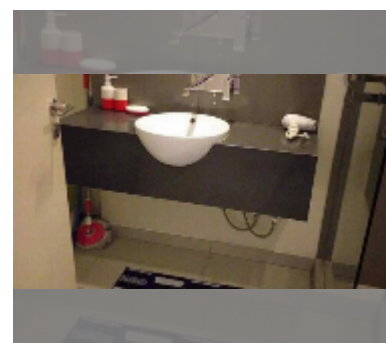

## Condo for rent studio 38 m<sup>2</sup> in Zire Wongamat, Pattaya

**฿ 20,000**

**UNIT PARAMETERS:**

UID	FR-242029
type	studio
size	38m <sup>2</sup>
floor	16
view	partial sea view
year contract	20,000 THB / month
security deposit	2 months
quality	good
equipment: furniture, household appliances, kitchen appliances, air conditioner, television, washing-machine, refrigerator	

Swimming pool: swimming pool.

Chill zone: chill zone, garden.

Health zone: gym.

Other: reception, lobby, meeting room, kids playgarden, CCTV, security.

details