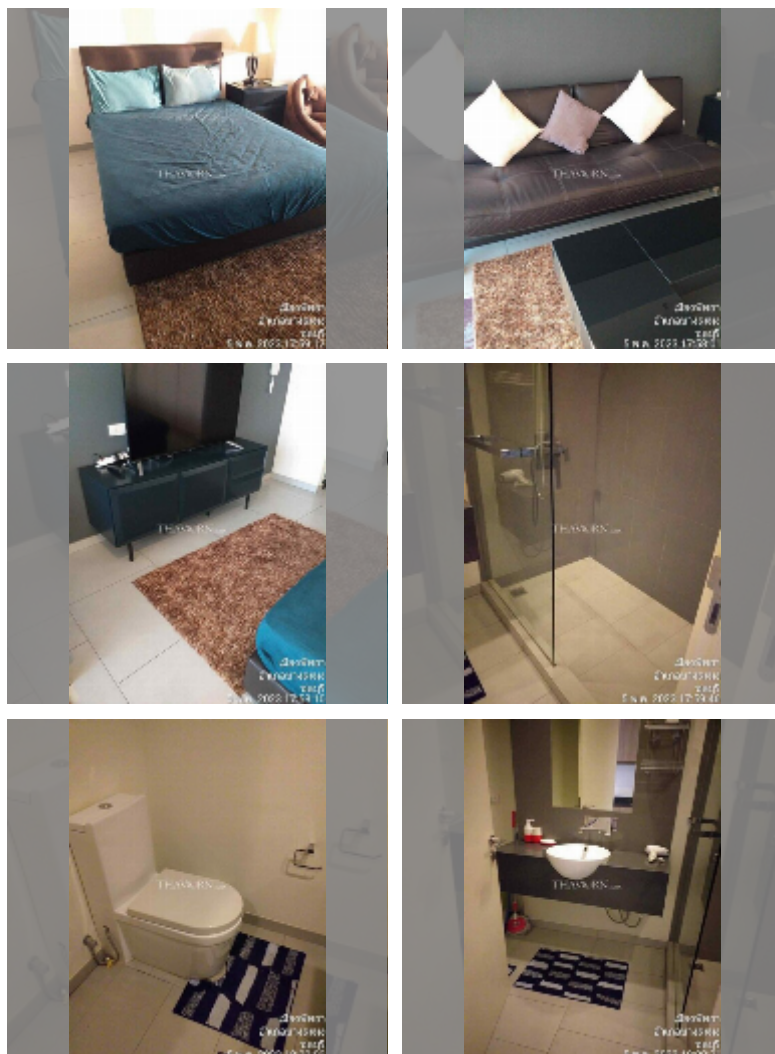

## Condo for rent studio 38 m<sup>2</sup> in Zire Wongamat, Pattaya

**฿ 20,000**

**UNIT PARAMETERS:**

UID	FR-242029
type	studio
size	38m <sup>2</sup>
floor	16
view	partial sea view
year contract	20,000 THB / month
security deposit	2 months
quality	good
equipment: furniture, household appliances, kitchen appliances, air conditioner, television, washing-machine, refrigerator	

**PROJECT PARAMETERS:**

district	Wongamat
buildings	2
floors	54
built in	2014
maintenance	฿ 25,080/year

**FACILITIES:**

General information: highrise, meters to beach: 30, minutes to beach: 1, multy-level parking, covered parking.

Swimming pool: swimming pool.

Chill zone: chill zone, garden.

Health zone: gym.

Other: reception, lobby, meeting room, kids playgarden, CCTV, security.

details