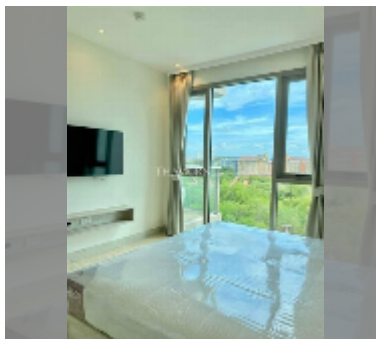

Condo for rent 1 bedroom 45 m² in The Riviera Monaco Pattaya, Pattaya

฿ 35,000

UNIT PARAMETERS:

UID	FR-242009
type	1 bedroom
size	45m²
floor	8
view	city view
per month	50,000 THB
year contract	35,000 THB / month
security deposit	2 months
quality	excellent
equipment: furniture, household appliances, kitchen appliances, air conditioner, internet, television, washing-machine, refrigerator	

PROJECT PARAMETERS:

district	Na Jomtien
buildings	1
floors	40
built in	2022
maintenance	฿ 27,000/year

FACILITIES:

General information: highrise, meters to beach: 500, minutes to beach: 5, pets are allowed, open parking, multy-level parking, covered parking.

Swimming pool: swimming pool, kids pool, rooftop pool, infinity view, water slides, waterfall, jacuzzi, sunbathing area.

Chill zone: chill zone, garden, rooftop chillout.

Health zone: gym, sauna, hamam.

Other: reception, lobby, clubhouse, meeting room, games room, kids playgarden, CCTV, security.