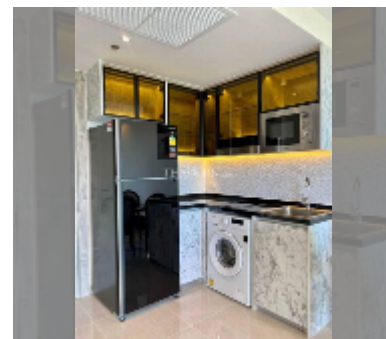

Condo for rent 1 bedroom 45 m² in The Riviera Monaco Pattaya, Pattaya

฿ 35,000

UNIT PARAMETERS:

UID	FR-242009
type	1 bedroom
size	45m²
floor	8
view	city view
per month	50,000 THB
year contract	35,000 THB / month
security deposit	2 months
quality	excellent
equipment: furniture, household appliances, kitchen appliances, air conditioner, internet, television, washing-machine, refrigerator	

PROJECT PARAMETERS:

district	Na Jomtien
buildings	1
floors	40
built in	2022
maintenance	฿ 27,000/year

FACILITIES:

General information: highrise, meters to beach: 500, minutes to beach: 5, pets are allowed, open parking, multy-level parking, covered parking.

Swimming pool: swimming pool, kids pool, rooftop pool, infinity view, water slides, waterfall, jacuzzi, sunbathing area.

Chill zone: chill zone, garden, rooftop chillout.

Health zone: gym, sauna, hamam.

Other: reception, lobby, clubhouse, meeting room, games room, kids playgarden, CCTV, security.