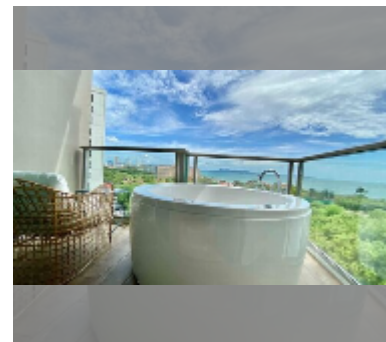

Condo for rent 1 bedroom 45 m² in The Riviera Monaco Pattaya, Pattaya

฿ 35,000

UNIT PARAMETERS:

UID	FR-242009
type	1 bedroom
size	45m²
floor	8
view	city view
per month	50,000 THB
year contract	35,000 THB / month
security deposit	2 months
quality	excellent
equipment: furniture, household appliances, kitchen appliances, air conditioner, internet, television, washing-machine, refrigerator	

PROJECT PARAMETERS:

district	Na Jomtien
buildings	1
floors	40
built in	2022
maintenance	B 27,000/year

FACILITIES:

General information: highrise, meters to beach: 500, minutes to beach: 5, pets are allowed, open parking, multy-level parking, covered parking.

Swimming pool: swimming pool, kids pool, rooftop pool, infinity view, water slides, waterfall, jacuzzi, sunbathing area.

Chill zone: chill zone, garden, rooftop chillout.

Health zone: gym, sauna, hamam.

Other: reception, lobby, clubhouse, meeting room, games room, kids playgarden, CCTV, security.