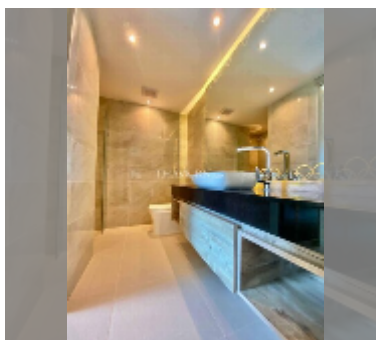

Condo for rent 1 bedroom 45 m² in The Riviera Monaco Pattaya, Pattaya

฿ 35,000

UNIT PARAMETERS:

UID	FR-242009
type	1 bedroom
size	45m²
floor	8
view	city view
per month	50,000 THB
year contract	35,000 THB / month
security deposit	2 months
quality	excellent
equipment: furniture, household appliances, kitchen appliances, air conditioner, internet, television, washing-machine, refrigerator	

PROJECT PARAMETERS:

district	Na Jomtien
buildings	1
floors	40
built in	2022
maintenance	฿ 27,000/year

FACILITIES:

General information: highrise, meters to beach: 500, minutes to beach: 5, pets are allowed, open parking, multy-level parking, covered parking.

Swimming pool: swimming pool, kids pool, rooftop pool, infinity view, water slides, waterfall, jacuzzi, sunbathing area.

Chill zone: chill zone, garden, rooftop chillout.

Health zone: gym, sauna, hamam.

Other: reception, lobby, clubhouse, meeting room, games room, kids playgarden, CCTV, security.