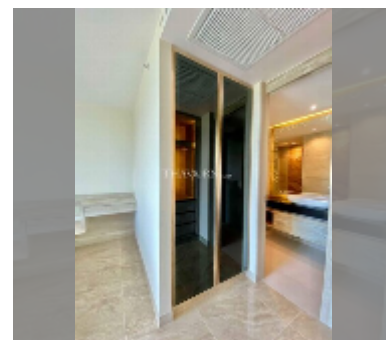

Condo for rent 1 bedroom 45 m² in The Riviera Monaco Pattaya, Pattaya

฿ 35,000

UNIT PARAMETERS:

UID	FR-242009
type	1 bedroom
size	45m²
floor	8
view	city view
per month	50,000 THB
year contract	35,000 THB / month
security deposit	2 months
quality	excellent
equipment: furniture, household appliances, kitchen appliances, air conditioner, internet, television, washing-machine, refrigerator	

PROJECT PARAMETERS:

district	Na Jomtien
buildings	1
floors	40
built in	2022
maintenance	฿ 27,000/year

FACILITIES:

General information: highrise, meters to beach: 500, minutes to beach: 5, pets are allowed, open parking, multy-level parking, covered parking.

Swimming pool: swimming pool, kids pool, rooftop pool, infinity view, water slides, waterfall, jacuzzi, sunbathing area.

Chill zone: chill zone, garden, rooftop chillout.

Health zone: gym, sauna, hamam.

Other: reception, lobby, clubhouse, meeting room, games room, kids playgarden, CCTV, security.