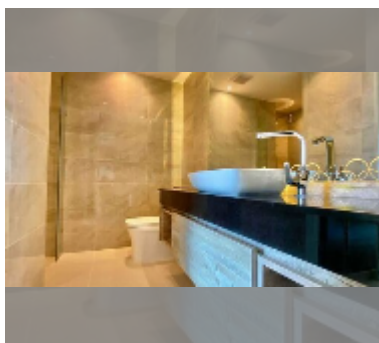

Condo for rent 1 bedroom 45 m² in The Riviera Monaco Pattaya, Pattaya

฿ 35,000

UNIT PARAMETERS:

UID	FR-242009
type	1 bedroom
size	45m²
floor	8
view	city view
per month	50,000 THB
year contract	35,000 THB / month
security deposit	2 months
quality	excellent
equipment: furniture, household appliances, kitchen appliances, air conditioner, internet, television, washing-machine, refrigerator	

PROJECT PARAMETERS:

district	Na Jomtien
buildings	1
floors	40
built in	2022
maintenance	B 27,000/year

FACILITIES:

General information: highrise, meters to beach: 500, minutes to beach: 5, pets are allowed, open parking, multy-level parking, covered parking.

Swimming pool: swimming pool, kids pool, rooftop pool, infinity view, water slides, waterfall, jacuzzi, sunbathing area.

Chill zone: chill zone, garden, rooftop chillout.

Health zone: gym, sauna, hamam.

Other: reception, lobby, clubhouse, meeting room, games room, kids playgarden, CCTV, security.