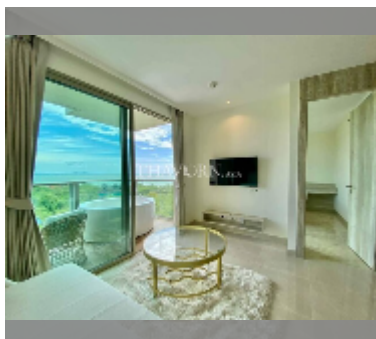

Condo for rent 1 bedroom 45 m² in The Riviera Monaco Pattaya, Pattaya

฿ 35,000

UNIT PARAMETERS:

UID	FR-242009
type	1 bedroom
size	45m²
floor	8
view	city view
per month	50,000 THB
year contract	35,000 THB / month
security deposit	2 months
quality	excellent
equipment: furniture, household appliances, kitchen appliances, air conditioner, internet, television, washing-machine, refrigerator	

PROJECT PARAMETERS:

district	Na Jomtien
buildings	1
floors	40
built in	2022
maintenance	฿ 27,000/year

FACILITIES:

General information: highrise, meters to beach: 500, minutes to beach: 5, pets are allowed, open parking, multy-level parking, covered parking.

Swimming pool: swimming pool, kids pool, rooftop pool, infinity view, water slides, waterfall, jacuzzi, sunbathing area.

Chill zone: chill zone, garden, rooftop chillout.

Health zone: gym, sauna, hamam.

Other: reception, lobby, clubhouse, meeting room, games room, kids playgarden, CCTV, security.