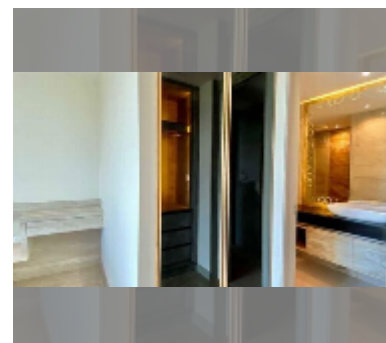

Condo for rent 1 bedroom 45 m² in The Riviera Monaco Pattaya, Pattaya

฿ 35,000

UNIT PARAMETERS:

UID	FR-242009
type	1 bedroom
size	45m²
floor	8
view	city view
per month	50,000 THB
year contract	35,000 THB / month
security deposit	2 months
quality	excellent
equipment: furniture, household appliances, kitchen appliances, air conditioner, internet, television, washing-machine, refrigerator	

PROJECT PARAMETERS:

district	Na Jomtien
buildings	1
floors	40
built in	2022
maintenance	B 27,000/year

FACILITIES:

General information: highrise, meters to beach: 500, minutes to beach: 5, pets are allowed, open parking, multy-level parking, covered parking.

Swimming pool: swimming pool, kids pool, rooftop pool, infinity view, water slides, waterfall, jacuzzi, sunbathing area.

Chill zone: chill zone, garden, rooftop chillout.

Health zone: gym, sauna, hamam.

Other: reception, lobby, clubhouse, meeting room, games room, kids playgarden, CCTV, security.