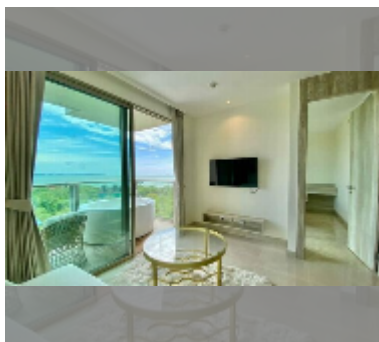

Condo for rent 1 bedroom 45 m² in The Riviera Monaco Pattaya, Pattaya

฿ 35,000

UNIT PARAMETERS:

UID	FR-242009
type	1 bedroom
size	45m²
floor	8
view	city view
per month	50,000 THB
year contract	35,000 THB / month
security deposit	2 months
quality	excellent
equipment: furniture, household appliances, kitchen appliances, air conditioner, internet, television, washing-machine, refrigerator	

PROJECT PARAMETERS:

district	Na Jomtien
buildings	1
floors	40
built in	2022
maintenance	B 27,000/year

FACILITIES:

General information: highrise, meters to beach: 500, minutes to beach: 5, pets are allowed, open parking, multy-level parking, covered parking.

Swimming pool: swimming pool, kids pool, rooftop pool, infinity view, water slides, waterfall, jacuzzi, sunbathing area.

Chill zone: chill zone, garden, rooftop chillout.

Health zone: gym, sauna, hamam.

Other: reception, lobby, clubhouse, meeting room, games room, kids playgarden, CCTV, security.