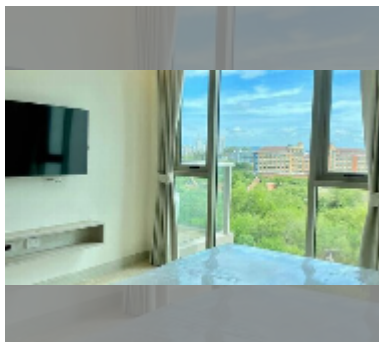

Condo for rent 1 bedroom 45 m² in The Riviera Monaco Pattaya, Pattaya

฿ 35,000

UNIT PARAMETERS:

UID	FR-242009
type	1 bedroom
size	45m²
floor	8
view	city view
per month	50,000 THB
year contract	35,000 THB / month
security deposit	2 months
quality	excellent
equipment: furniture, household appliances, kitchen appliances, air conditioner, internet, television, washing-machine, refrigerator	

PROJECT PARAMETERS:

district	Na Jomtien
buildings	1
floors	40
built in	2022
maintenance	B 27,000/year

FACILITIES:

General information: highrise, meters to beach: 500, minutes to beach: 5, pets are allowed, open parking, multy-level parking, covered parking.

Swimming pool: swimming pool, kids pool, rooftop pool, infinity view, water slides, waterfall, jacuzzi, sunbathing area.

Chill zone: chill zone, garden, rooftop chillout.

Health zone: gym, sauna, hamam.

Other: reception, lobby, clubhouse, meeting room, games room, kids playgarden, CCTV, security.