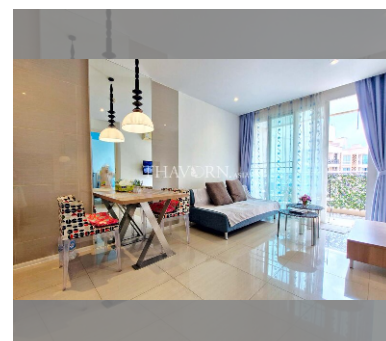

Condo for rent 1 bedroom 35 m² in Atlantis Condo Resort, Pattaya

฿ 25,000

UNIT PARAMETERS:

UID	FR-241883
type	1 bedroom
size	35m ²
floor	7
view	pool view
per month	25,000 THB
security deposit	1 month
quality	good
equipment: furniture, household appliances, kitchen appliances, air conditioner, television, washing-machine, refrigerator	

PROJECT PARAMETERS:

district	Jomtien
buildings	5
floors	8
built in	2014
maintenance	฿ 14,700/year

FACILITIES:

General information: resort, meters to beach: 500, minutes to beach: 5, open parking, covered parking.

Swimming pool: swimming pool, kids pool, water slides, waterfall, jacuzzi.

Chill zone: chill zone, garden.

Health zone: gym, sauna, hamam.

Other: reception, lobby, clubhouse, games room, kids playgarden, CCTV, security, minimart, laundry.