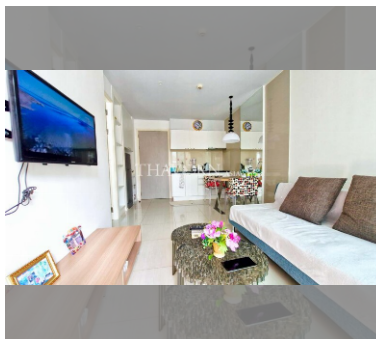

Condo for rent 1 bedroom 35 m² in Atlantis Condo Resort, Pattaya

฿ 25,000

UNIT PARAMETERS:

UID	FR-241883
type	1 bedroom
size	35m ²
floor	7
view	pool view
per month	25,000 THB
security deposit	1 month
quality	good
equipment: furniture, household appliances, kitchen appliances, air conditioner, television, washing-machine, refrigerator	

PROJECT PARAMETERS:

district	Jomtien
buildings	5
floors	8
built in	2014
maintenance	฿ 14,700/year

FACILITIES:

General information: resort, meters to beach: 500, minutes to beach: 5, open parking, covered parking.

Swimming pool: swimming pool, kids pool, water slides, waterfall, jacuzzi.

Chill zone: chill zone, garden.

Health zone: gym, sauna, hamam.

Other: reception, lobby, clubhouse, games room, kids playgarden, CCTV, security, minimart, laundry.