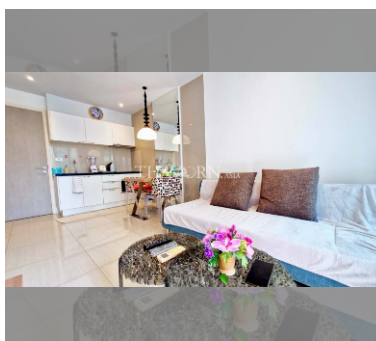

Condo for rent 1 bedroom 35 m² in Atlantis Condo Resort, Pattaya

฿ 25,000

UNIT PARAMETERS:

UID	FR-241883
type	1 bedroom
size	35m²
floor	7
view	pool view
per month	25,000 THB
security deposit	1 month
quality	good
equipment: furniture, household appliances, kitchen appliances, air conditioner, television, washing-machine, refrigerator	

PROJECT PARAMETERS:

district	Jomtien
buildings	5
floors	8
built in	2014
maintenance	฿ 14,700/year

FACILITIES:

General information: resort, meters to beach: 500, minutes to beach: 5, open parking, covered parking.

Swimming pool: swimming pool, kids pool, water slides, waterfall, jacuzzi.

Chill zone: chill zone, garden.

Health zone: gym, sauna, hamam.

Other: reception, lobby, clubhouse, games room, kids playgarden, CCTV, security, minimart, laundry.