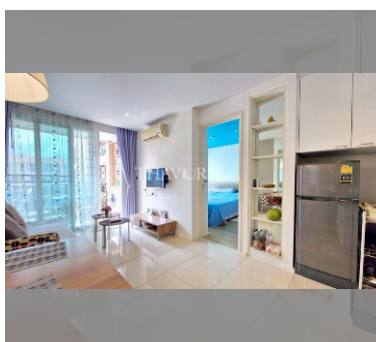

Condo for rent 1 bedroom 35 m² in Atlantis Condo Resort, Pattaya

฿ 25,000

UNIT PARAMETERS:

UID	FR-241883
type	1 bedroom
size	35m ²
floor	7
view	pool view
per month	25,000 THB
security deposit	1 month
quality	good
equipment: furniture, household appliances, kitchen appliances, air conditioner, television, washing-machine, refrigerator	

PROJECT PARAMETERS:

district	Jomtien
buildings	5
floors	8
built in	2014
maintenance	฿ 14,700/year

FACILITIES:

General information: resort, meters to beach: 500, minutes to beach: 5, open parking, covered parking.

Swimming pool: swimming pool, kids pool, water slides, waterfall, jacuzzi.

Chill zone: chill zone, garden.

Health zone: gym, sauna, hamam.

Other: reception, lobby, clubhouse, games room, kids playgarden, CCTV, security, minimart, laundry.