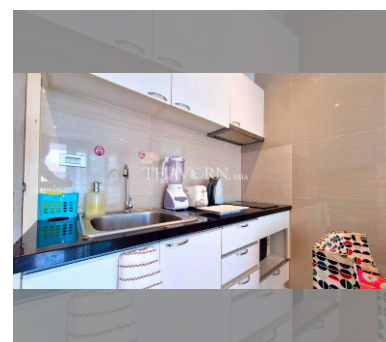

Condo for rent 1 bedroom 35 m² in Atlantis Condo Resort, Pattaya

฿ 25,000

UNIT PARAMETERS:

UID	FR-241883
type	1 bedroom
size	35m²
floor	7
view	pool view
per month	25,000 THB
security deposit	1 month
quality	good
equipment: furniture, household appliances, kitchen appliances, air conditioner, television, washing-machine, refrigerator	

PROJECT PARAMETERS:

district	Jomtien
buildings	5
floors	8
built in	2014
maintenance	฿ 14,700/year

FACILITIES:

General information: resort, meters to beach: 500, minutes to beach: 5, open parking, covered parking.

Swimming pool: swimming pool, kids pool, water slides, waterfall, jacuzzi.

Chill zone: chill zone, garden.

Health zone: gym, sauna, hamam.

Other: reception, lobby, clubhouse, games room, kids playgarden, CCTV, security, minimart, laundry.