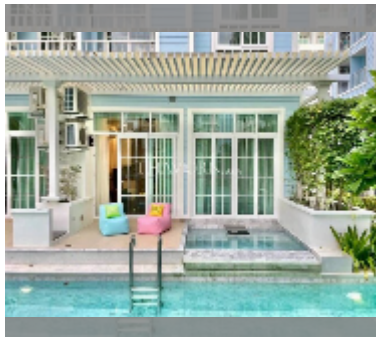

Condo for rent 1 bedroom 54 m² in Grand Florida Beachfront Condo Resort Pattaya, Pattaya

฿ 35,000

UNIT PARAMETERS:

UID	FR-241819
type	1 bedroom
size	54m²
floor	1
view	pool access
per month	35,000 THB
year contract	35,000 THB / month
security deposit	2 months
quality	excellent
equipment: furniture, kitchen appliances, air conditioner, television, washing-machine, refrigerator	

PROJECT PARAMETERS:

district	Na Jomtien
buildings	8
floors	7
built in	2020
maintenance	฿ 38,880/year

FACILITIES:

General information: resort, beach front, underground parking, open parking.

Swimming pool: swimming pool, kids pool, water slides, waterfall, jacuzzi, sunbathing area.

Chill zone: chill zone, garden, barbeque areas.

Health zone: gym, sauna, steam.

Other: reception, lobby, clubhouse, games room, kids playgarden, CCTV, security, minimart.