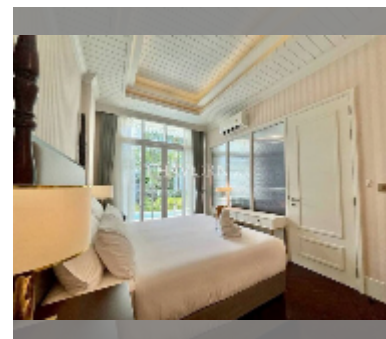

Condo for rent 1 bedroom 54 m² in Grand Florida Beachfront Condo Resort Pattaya, Pattaya

฿ 35,000

UNIT PARAMETERS:

UID	FR-241819
type	1 bedroom
size	54m²
floor	1
view	pool access
per month	35,000 THB
year contract	35,000 THB / month
security deposit	2 months
quality	excellent
equipment: furniture, kitchen appliances, air conditioner, television, washing-machine, refrigerator	

PROJECT PARAMETERS:

district	Na Jomtien
buildings	8
floors	7
built in	2020
maintenance	฿ 38,880/year

FACILITIES:

General information: resort, beach front, underground parking, open parking.

Swimming pool: swimming pool, kids pool, water slides, waterfall, jacuzzi, sunbathing area.

Chill zone: chill zone, garden, barbeque areas.

Health zone: gym, sauna, steam.

Other: reception, lobby, clubhouse, games room, kids playgarden, CCTV, security, minimart.