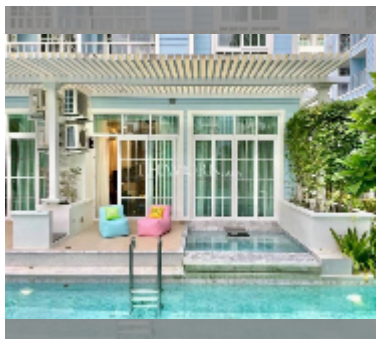

Condo for rent 1 bedroom 54 m² in Grand Florida Beachfront Condo Resort Pattaya, Pattaya

฿ 35,000

UNIT PARAMETERS:

UID	FR-241819
type	1 bedroom
size	54m²
floor	1
view	pool access
per month	35,000 THB
year contract	35,000 THB / month
security deposit	2 months
quality	excellent
equipment: furniture, kitchen appliances, air conditioner, television, washing-machine, refrigerator	

PROJECT PARAMETERS:

district	Na Jomtien
buildings	8
floors	7
built in	2020
maintenance	฿ 38,880/year

FACILITIES:

General information: resort, beach front, underground parking, open parking.

Swimming pool: swimming pool, kids pool, water slides, waterfall, jacuzzi, sunbathing area.

Chill zone: chill zone, garden, barbeque areas.

Health zone: gym, sauna, steam.

Other: reception, lobby, clubhouse, games room, kids playgarden, CCTV, security, minimart.