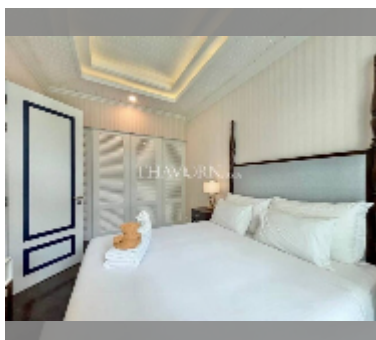

Condo for rent 1 bedroom 54 m² in Grand Florida Beachfront Condo Resort Pattaya, Pattaya

฿ 35,000

UNIT PARAMETERS:

UID	FR-241819
type	1 bedroom
size	54m²
floor	1
view	pool access
per month	35,000 THB
year contract	35,000 THB / month
security deposit	2 months
quality	excellent
equipment: furniture, kitchen appliances, air conditioner, television, washing-machine, refrigerator	

PROJECT PARAMETERS:

district	Na Jomtien
buildings	8
floors	7
built in	2020
maintenance	฿ 38,880/year

FACILITIES:

General information: resort, beach front, underground parking, open parking.

Swimming pool: swimming pool, kids pool, water slides, waterfall, jacuzzi, sunbathing area.

Chill zone: chill zone, garden, barbeque areas.

Health zone: gym, sauna, steam.

Other: reception, lobby, clubhouse, games room, kids playgarden, CCTV, security, minimart.