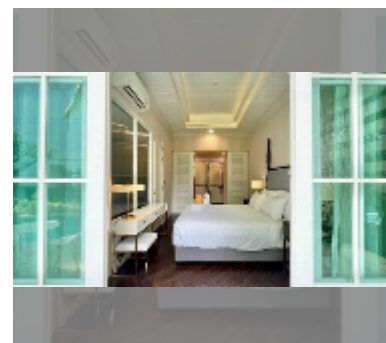

Condo for rent 1 bedroom 54 m² in Grand Florida Beachfront Condo Resort Pattaya, Pattaya

฿ 35,000

UNIT PARAMETERS:

UID	FR-241819
type	1 bedroom
size	54m²
floor	1
view	pool access
per month	35,000 THB
year contract	35,000 THB / month
security deposit	2 months
quality	excellent
equipment: furniture, kitchen appliances, air conditioner, television, washing-machine, refrigerator	

PROJECT PARAMETERS:

district	Na Jomtien
buildings	8
floors	7
built in	2020
maintenance	฿ 38,880/year

FACILITIES:

General information: resort, beach front, underground parking, open parking.

Swimming pool: swimming pool, kids pool, water slides, waterfall, jacuzzi, sunbathing area.

Chill zone: chill zone, garden, barbeque areas.

Health zone: gym, sauna, steam.

Other: reception, lobby, clubhouse, games room, kids playgarden, CCTV, security, minimart.