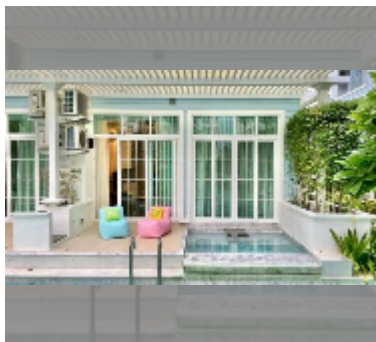

Condo for rent 1 bedroom 54 m² in Grand Florida Beachfront Condo Resort Pattaya, Pattaya

฿ 35,000

UNIT PARAMETERS:

UID	FR-241819
type	1 bedroom
size	54m²
floor	1
view	pool access
per month	35,000 THB
year contract	35,000 THB / month
security deposit	2 months
quality	excellent
equipment: furniture, kitchen appliances, air conditioner, television, washing-machine, refrigerator	

PROJECT PARAMETERS:

district	Na Jomtien
buildings	8
floors	7
built in	2020
maintenance	฿ 38,880/year

FACILITIES:

General information: resort, beach front, underground parking, open parking.

Swimming pool: swimming pool, kids pool, water slides, waterfall, jacuzzi, sunbathing area.

Chill zone: chill zone, garden, barbeque areas.

Health zone: gym, sauna, steam.

Other: reception, lobby, clubhouse, games room, kids playgarden, CCTV, security, minimart.