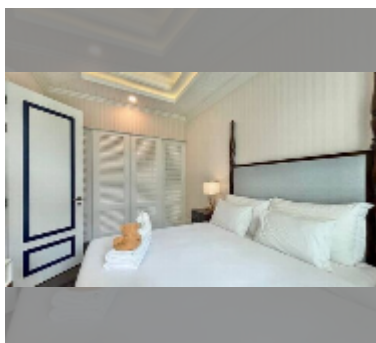

Condo for rent 1 bedroom 54 m² in Grand Florida Beachfront Condo Resort Pattaya, Pattaya

฿ 35,000

UNIT PARAMETERS:

UID	FR-241819
type	1 bedroom
size	54m²
floor	1
view	pool access
per month	35,000 THB
year contract	35,000 THB / month
security deposit	2 months
quality	excellent
equipment: furniture, kitchen appliances, air conditioner, television, washing-machine, refrigerator	

PROJECT PARAMETERS:

district	Na Jomtien
buildings	8
floors	7
built in	2020
maintenance	฿ 38,880/year

FACILITIES:

General information: resort, beach front, underground parking, open parking.

Swimming pool: swimming pool, kids pool, water slides, waterfall, jacuzzi, sunbathing area.

Chill zone: chill zone, garden, barbeque areas.

Health zone: gym, sauna, steam.

Other: reception, lobby, clubhouse, games room, kids playgarden, CCTV, security, minimart.