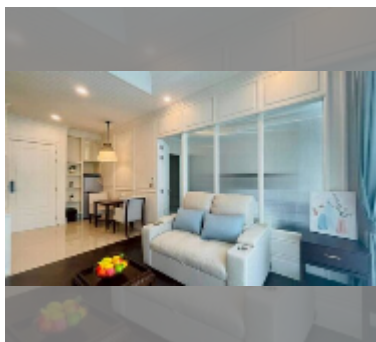

Condo for rent 1 bedroom 54 m² in Grand Florida Beachfront Condo Resort Pattaya, Pattaya

฿ 35,000

UNIT PARAMETERS:

UID	FR-241819
type	1 bedroom
size	54m²
floor	1
view	pool access
per month	35,000 THB
year contract	35,000 THB / month
security deposit	2 months
quality	excellent
equipment: furniture, kitchen appliances, air conditioner, television, washing-machine, refrigerator	

PROJECT PARAMETERS:

district	Na Jomtien
buildings	8
floors	7
built in	2020
maintenance	฿ 38,880/year

FACILITIES:

General information: resort, beach front, underground parking, open parking.

Swimming pool: swimming pool, kids pool, water slides, waterfall, jacuzzi, sunbathing area.

Chill zone: chill zone, garden, barbeque areas.

Health zone: gym, sauna, steam.

Other: reception, lobby, clubhouse, games room, kids playgarden, CCTV, security, minimart.