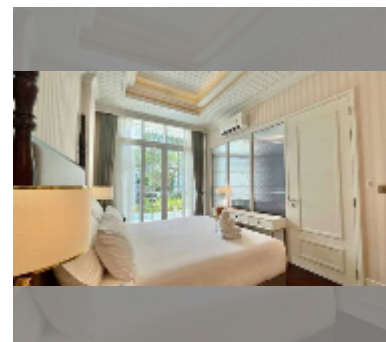

Condo for rent 1 bedroom 54 m² in Grand Florida Beachfront Condo Resort Pattaya, Pattaya

฿ 35,000

UNIT PARAMETERS:

UID	FR-241819
type	1 bedroom
size	54m²
floor	1
view	pool access
per month	35,000 THB
year contract	35,000 THB / month
security deposit	2 months
quality	excellent
equipment: furniture, kitchen appliances, air conditioner, television, washing-machine, refrigerator	

PROJECT PARAMETERS:

district	Na Jomtien
buildings	8
floors	7
built in	2020
maintenance	฿ 38,880/year

FACILITIES:

General information: resort, beach front, underground parking, open parking.

Swimming pool: swimming pool, kids pool, water slides, waterfall, jacuzzi, sunbathing area.

Chill zone: chill zone, garden, barbeque areas.

Health zone: gym, sauna, steam.

Other: reception, lobby, clubhouse, games room, kids playgarden, CCTV, security, minimart.