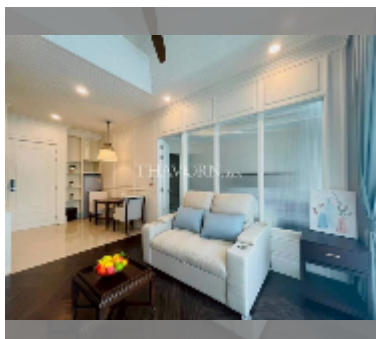

Condo for rent 1 bedroom 54 m² in Grand Florida Beachfront Condo Resort Pattaya, Pattaya

฿ 35,000

UNIT PARAMETERS:

UID	FR-241819
type	1 bedroom
size	54m²
floor	1
view	pool access
per month	35,000 THB
year contract	35,000 THB / month
security deposit	2 months
quality	excellent
equipment: furniture, kitchen appliances, air conditioner, television, washing-machine, refrigerator	

PROJECT PARAMETERS:

district	Na Jomtien
buildings	8
floors	7
built in	2020
maintenance	฿ 38,880/year

FACILITIES:

General information: resort, beach front, underground parking, open parking.

Swimming pool: swimming pool, kids pool, water slides, waterfall, jacuzzi, sunbathing area.

Chill zone: chill zone, garden, barbeque areas.

Health zone: gym, sauna, steam.

Other: reception, lobby, clubhouse, games room, kids playgarden, CCTV, security, minimart.