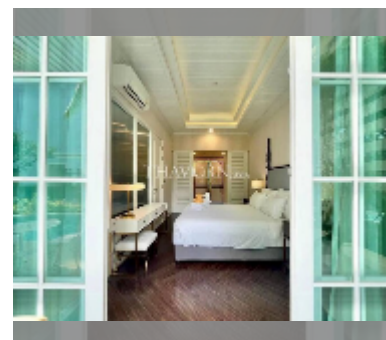

Condo for rent 1 bedroom 54 m² in Grand Florida Beachfront Condo Resort Pattaya, Pattaya

฿ 35,000

UNIT PARAMETERS:

UID	FR-241819
type	1 bedroom
size	54m²
floor	1
view	pool access
per month	35,000 THB
year contract	35,000 THB / month
security deposit	2 months
quality	excellent
equipment: furniture, kitchen appliances, air conditioner, television, washing-machine, refrigerator	

PROJECT PARAMETERS:

district	Na Jomtien
buildings	8
floors	7
built in	2020
maintenance	฿ 38,880/year

FACILITIES:

General information: resort, beach front, underground parking, open parking.

Swimming pool: swimming pool, kids pool, water slides, waterfall, jacuzzi, sunbathing area.

Chill zone: chill zone, garden, barbeque areas.

Health zone: gym, sauna, steam.

Other: reception, lobby, clubhouse, games room, kids playgarden, CCTV, security, minimart.