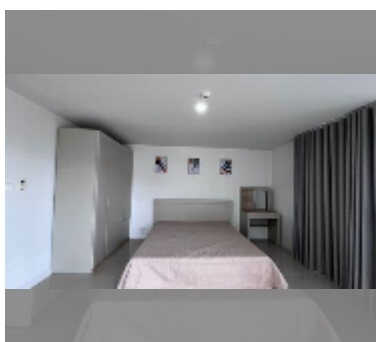

Condo for rent 3 bedroom 146 m² in Royal Hill Resort, Pattaya

฿ 43,000

UNIT PARAMETERS:

UID	FR-241738
type	3 bedroom
size	146m²
floor	3
view	city view
year contract	43,000 THB / month
security deposit	2 months
quality	excellent
equipment: furniture, household appliances, kitchen appliances, air conditioner, television, washing-machine, refrigerator	

PROJECT PARAMETERS:

district	Thappraya
buildings	3
floors	7
built in	2006
maintenance	฿ 52,560/year

FACILITIES:

General information: resort, meters to beach: 700, minutes to beach: 5, open parking, covered parking.

Swimming pool: swimming pool, kids pool, sunbathing area.

Chill zone: chill zone, garden.

Health zone: gym.

Other: reception, lobby, CCTV, security, minimart, laundry.