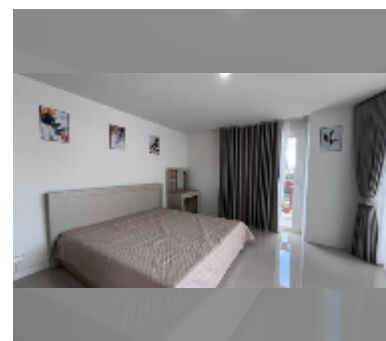

Condo for rent 3 bedroom 146 m² in Royal Hill Resort, Pattaya

฿ 43,000

UNIT PARAMETERS:

UID	FR-241738
type	3 bedroom
size	146m²
floor	3
view	city view
year contract	43,000 THB / month
security deposit	2 months
quality	excellent
equipment: furniture, household appliances, kitchen appliances, air conditioner, television, washing-machine, refrigerator	

PROJECT PARAMETERS:

district	Thappraya
buildings	3
floors	7
built in	2006
maintenance	฿ 52,560/year

FACILITIES:

General information: resort, meters to beach: 700, minutes to beach: 5, open parking, covered parking.

Swimming pool: swimming pool, kids pool, sunbathing area.

Chill zone: chill zone, garden.

Health zone: gym.

Other: reception, lobby, CCTV, security, minimart, laundry.