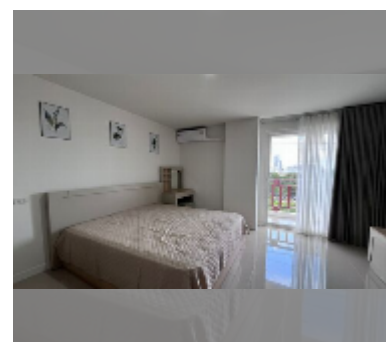

Condo for rent 3 bedroom 146 m² in Royal Hill Resort, Pattaya

฿ 43,000

UNIT PARAMETERS:

UID	FR-241738
type	3 bedroom
size	146m²
floor	3
view	city view
year contract	43,000 THB / month
security deposit	2 months
quality	excellent
equipment: furniture, household appliances, kitchen appliances, air conditioner, television, washing-machine, refrigerator	

PROJECT PARAMETERS:

district	Thappraya
buildings	3
floors	7
built in	2006
maintenance	฿ 52,560/year

FACILITIES:

General information: resort, meters to beach: 700, minutes to beach: 5, open parking, covered parking.

Swimming pool: swimming pool, kids pool, sunbathing area.

Chill zone: chill zone, garden.

Health zone: gym.

Other: reception, lobby, CCTV, security, minimart, laundry.