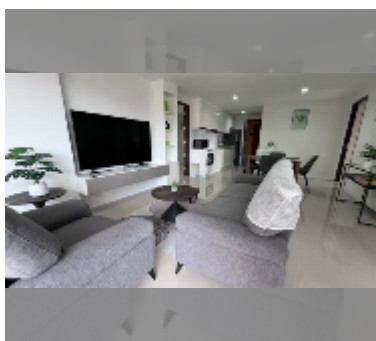

Condo for rent 3 bedroom 146 m² in Royal Hill Resort, Pattaya

฿ 43,000

UNIT PARAMETERS:

UID	FR-241738
type	3 bedroom
size	146m ²
floor	3
view	city view
year contract	43,000 THB / month
security deposit	2 months
quality	excellent
equipment: furniture, household appliances, kitchen appliances, air conditioner, television, washing-machine, refrigerator	

Swimming pool: swimming pool, kids pool, sunbathing area.

Chill zone: chill zone, garden.

Health zone: gym.

Other: reception, lobby, CCTV, security, minimart, laundry.

details