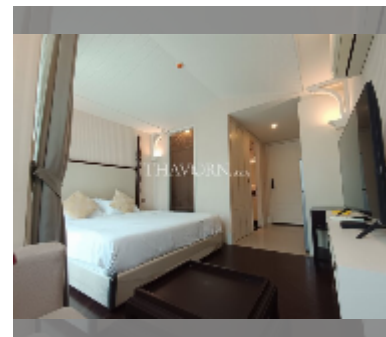

Condo for rent studio 24 m² in Grand Florida Beachfront Condo Resort Pattaya, Pattaya

฿ 12,000

UNIT PARAMETERS:

UID	FR-241729
type	studio
size	24m²
floor	5
view	pool view
year contract	12,000 THB / month
security deposit	2 months
quality	good
online viewing	yes

PROJECT PARAMETERS:

district	Na Jomtien
buildings	8
floors	7
built in	2020
maintenance	฿ 17,280/year

FACILITIES:

General information: resort, beach front, underground parking, open parking.

Swimming pool: swimming pool, kids pool, water slides, waterfall, jacuzzi, sunbathing area.

Chill zone: chill zone, garden, barbeque areas.

Health zone: gym, sauna, steam.

Other: reception, lobby, clubhouse, games room, kids playgarden, CCTV, security, minimart.