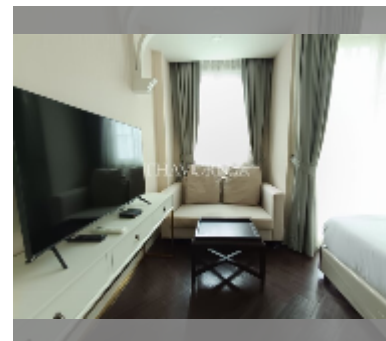

Condo for rent studio 24 m² in Grand Florida Beachfront Condo Resort Pattaya, Pattaya

฿ 12,000

UNIT PARAMETERS:

UID	FR-241729
type	studio
size	24m²
floor	5
view	pool view
year contract	12,000 THB / month
security deposit	2 months
quality	good
online viewing	yes

PROJECT PARAMETERS:

district	Na Jomtien
buildings	8
floors	7
built in	2020
maintenance	฿ 17,280/year

FACILITIES:

General information: resort, beach front, underground parking, open parking.

Swimming pool: swimming pool, kids pool, water slides, waterfall, jacuzzi, sunbathing area.

Chill zone: chill zone, garden, barbeque areas.

Health zone: gym, sauna, steam.

Other: reception, lobby, clubhouse, games room, kids playgarden, CCTV, security, minimart.

[details](#)