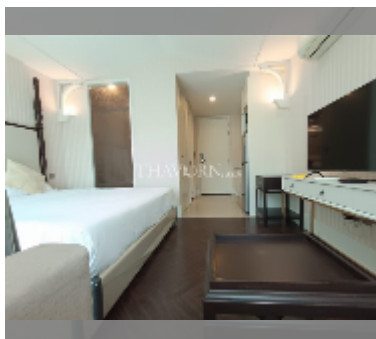

Condo for rent studio 24 m² in Grand Florida Beachfront Condo Resort Pattaya, Pattaya

฿ 12,000

UNIT PARAMETERS:

UID	FR-241729
type	studio
size	24m²
floor	5
view	pool view
year contract	12,000 THB / month
security deposit	2 months
quality	good
online viewing	yes

PROJECT PARAMETERS:

district	Na Jomtien
buildings	8
floors	7
built in	2020
maintenance	฿ 17,280/year

FACILITIES:

General information: resort, beach front, underground parking, open parking.

Swimming pool: swimming pool, kids pool, water slides, waterfall, jacuzzi, sunbathing area.

Chill zone: chill zone, garden, barbeque areas.

Health zone: gym, sauna, steam.

Other: reception, lobby, clubhouse, games room, kids playgarden, CCTV, security, minimart.