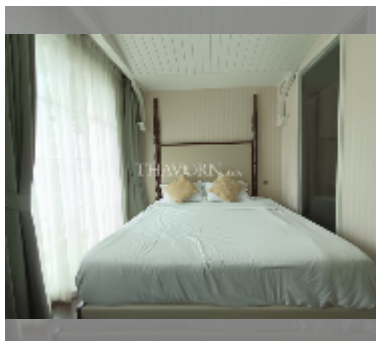

Condo for rent studio 24 m² in Grand Florida Beachfront Condo Resort Pattaya, Pattaya

฿ 12,000

UNIT PARAMETERS:

UID	FR-241729
type	studio
size	24m²
floor	5
view	pool view
year contract	12,000 THB / month
security deposit	2 months
quality	good
online viewing	yes

PROJECT PARAMETERS:

district	Na Jomtien
buildings	8
floors	7
built in	2020
maintenance	฿ 17,280/year

FACILITIES:

General information: resort, beach front, underground parking, open parking.

Swimming pool: swimming pool, kids pool, water slides, waterfall, jacuzzi, sunbathing area.

Chill zone: chill zone, garden, barbeque areas.

Health zone: gym, sauna, steam.

Other: reception, lobby, clubhouse, games room, kids playgarden, CCTV, security, minimart.

[details](#)