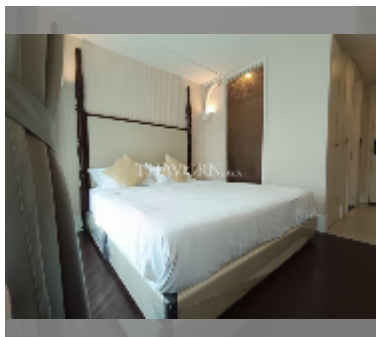

Condo for rent studio 24 m² in Grand Florida Beachfront Condo Resort Pattaya, Pattaya

฿ 12,000

UNIT PARAMETERS:

UID	FR-241729
type	studio
size	24m²
floor	5
view	pool view
year contract	12,000 THB / month
security deposit	2 months
quality	good
online viewing	yes

PROJECT PARAMETERS:

district	Na Jomtien
buildings	8
floors	7
built in	2020
maintenance	฿ 17,280/year

FACILITIES:

General information: resort, beach front, underground parking, open parking.

Swimming pool: swimming pool, kids pool, water slides, waterfall, jacuzzi, sunbathing area.

Chill zone: chill zone, garden, barbeque areas.

Health zone: gym, sauna, steam.

Other: reception, lobby, clubhouse, games room, kids playgarden, CCTV, security, minimart.