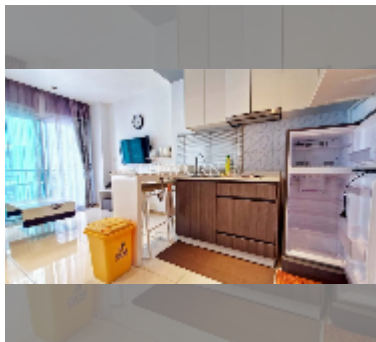

公寓 for rent 一室公寓 36 平方米 在 The Gallery Pattaya, Pattaya

฿ 12,000

UNIT PARAMETERS:

UID	FR-241712
类型	一室公寓
面积	36平方米
楼层	2
风景	城市景
每月	15,000 THB
年合同	12,000 THB / month
security deposit	2 months
quality	good
equipment:	furniture, household appliances, kitchen appliances, air conditioner, television, washing-machine, refrigerator

PROJECT PARAMETERS:

地区	乔木提恩
楼房	2
楼层	8
交付年份	2012
服务	B 17,280/year

FACILITIES:

一般信息: 低层, 室外停车场.

游泳池: 游泳池, 屋顶游泳池.

寒冷地带: 寒冷地带, 花园, 屋顶上的休息区.

卫生区: 健身房, 桑拿.

其他: 大堂, 中央电视台, 安全, 迷你超市.