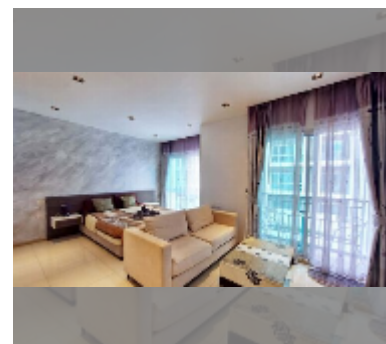

Condo for rent studio 36 m² in The Gallery Pattaya, Pattaya

฿ 12,000

UNIT PARAMETERS:

UID	FR-241712
type	studio
size	36m²
floor	2
view	city view
per month	15,000 THB
year contract	12,000 THB / month
security deposit	2 months
quality	good
equipment: furniture, household appliances, kitchen appliances, air conditioner, television, washing-machine, refrigerator	

PROJECT PARAMETERS:

district	Jomtien
buildings	2
floors	8
built in	2012
maintenance	฿ 17,280/year

FACILITIES:

General information: lowrise, open parking.

Swimming pool: swimming pool, rooftop pool.

Chill zone: chill zone, garden, rooftop chillout.

Health zone: gym, sauna.

Other: lobby, CCTV, security, minimart.