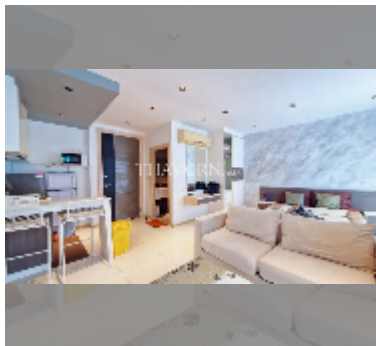

公寓 for rent 一室公寓 36 平方米 在 The Gallery Pattaya, Pattaya

฿ 12,000

UNIT PARAMETERS:

UID	FR-241712
类型	一室公寓
面积	36平方米
楼层	2
风景	城市景
每月	15,000 THB
年合同	12,000 THB / month
security deposit	2 months
quality	good
equipment:	furniture, household appliances, kitchen appliances, air conditioner, television, washing-machine, refrigerator

PROJECT PARAMETERS:

地区	乔木提恩
楼房	2
楼层	8
交付年份	2012
服务	B 17,280/year

FACILITIES:

一般信息: 低层, 室外停车场.

游泳池: 游泳池, 屋顶游泳池.

寒冷地带: 寒冷地带, 花园, 屋顶上的休息区.

卫生区: 健身房, 桑拿.

其他: 大堂, 中央电视台, 安全, 迷你超市.