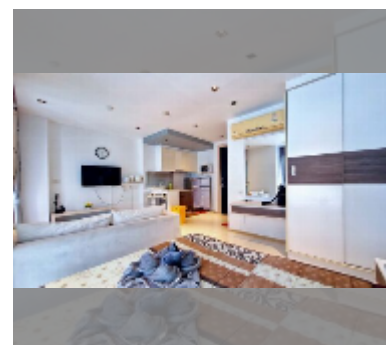

Condo for rent studio 36 m² in The Gallery Pattaya, Pattaya

฿ 12,000

UNIT PARAMETERS:

UID	FR-241712
type	studio
size	36m²
floor	2
view	city view
per month	15,000 THB
year contract	12,000 THB / month
security deposit	2 months
quality	good
equipment: furniture, household appliances, kitchen appliances, air conditioner, television, washing-machine, refrigerator	

PROJECT PARAMETERS:

district	Jomtien
buildings	2
floors	8
built in	2012
maintenance	฿ 17,280/year

FACILITIES:

General information: lowrise, open parking.

Swimming pool: swimming pool, rooftop pool.

Chill zone: chill zone, garden, rooftop chillout.

Health zone: gym, sauna.

Other: lobby, CCTV, security, minimart.