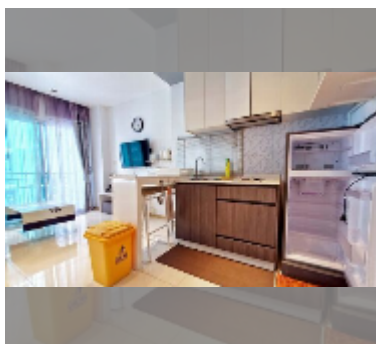

Condo for rent studio 36 m² in The Gallery Pattaya, Pattaya

฿ 12,000

UNIT PARAMETERS:

UID	FR-241712
type	studio
size	36m²
floor	2
view	city view
per month	15,000 THB
year contract	12,000 THB / month
security deposit	2 months
quality	good
equipment: furniture, household appliances, kitchen appliances, air conditioner, television, washing-machine, refrigerator	

PROJECT PARAMETERS:

district	Jomtien
buildings	2
floors	8
built in	2012
maintenance	฿ 17,280/year

FACILITIES:

General information: lowrise, open parking.

Swimming pool: swimming pool, rooftop pool.

Chill zone: chill zone, garden, rooftop chillout.

Health zone: gym, sauna.

Other: lobby, CCTV, security, minimart.