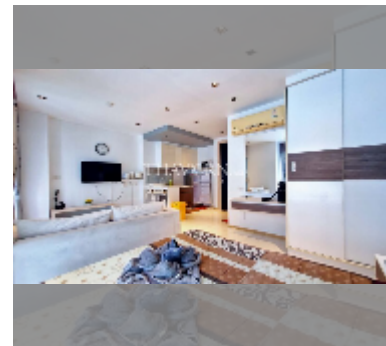

公寓 for rent 一室公寓 36 平方米 在 The Gallery Pattaya, Pattaya

฿ 12,000

UNIT PARAMETERS:

UID	FR-241712
类型	一室公寓
面积	36平方米
楼层	2
风景	城市景
每月	15,000 THB
年合同	12,000 THB / month
security deposit	2 months
quality	good
equipment:	furniture, household appliances, kitchen appliances, air conditioner, television, washing-machine, refrigerator

PROJECT PARAMETERS:

地区	乔木提恩
楼房	2
楼层	8
交付年份	2012
服务	B 17,280/year

FACILITIES:

一般信息: 低层, 室外停车场.

游泳池: 游泳池, 屋顶游泳池.

寒冷地带: 寒冷地带, 花园, 屋顶上的休息区.

卫生区: 健身房, 桑拿.

其他: 大堂, 中央电视台, 安全, 迷你超市.