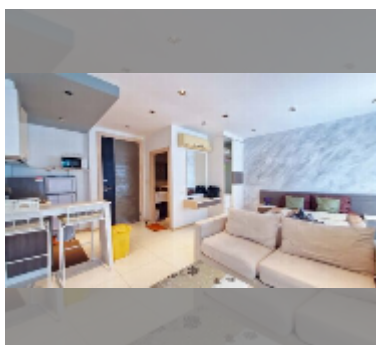

Condo for rent studio 36 m² in The Gallery Pattaya, Pattaya

฿ 12,000

UNIT PARAMETERS:

UID	FR-241712
type	studio
size	36m²
floor	2
view	city view
per month	15,000 THB
year contract	12,000 THB / month
security deposit	2 months
quality	good
equipment: furniture, household appliances, kitchen appliances, air conditioner, television, washing-machine, refrigerator	

PROJECT PARAMETERS:

district	Jomtien
buildings	2
floors	8
built in	2012
maintenance	฿ 17,280/year

FACILITIES:

General information: lowrise, open parking.

Swimming pool: swimming pool, rooftop pool.

Chill zone: chill zone, garden, rooftop chillout.

Health zone: gym, sauna.

Other: lobby, CCTV, security, minimart.