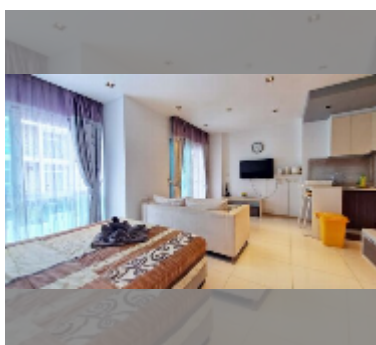

Condo for rent studio 36 m² in The Gallery Pattaya, Pattaya

฿ 12,000

UNIT PARAMETERS:

UID	FR-241712
type	studio
size	36m²
floor	2
view	city view
per month	15,000 THB
year contract	12,000 THB / month
security deposit	2 months
quality	good
equipment: furniture, household appliances, kitchen appliances, air conditioner, television, washing-machine, refrigerator	

PROJECT PARAMETERS:

district	Jomtien
buildings	2
floors	8
built in	2012
maintenance	฿ 17,280/year

FACILITIES:

General information: lowrise, open parking.

Swimming pool: swimming pool, rooftop pool.

Chill zone: chill zone, garden, rooftop chillout.

Health zone: gym, sauna.

Other: lobby, CCTV, security, minimart.