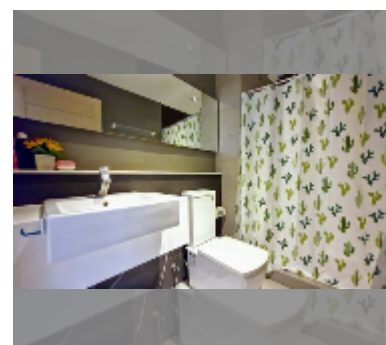

Condo for rent studio 36 m² in The Gallery Pattaya, Pattaya

฿ 12,000

UNIT PARAMETERS:

UID	FR-241712
type	studio
size	36m²
floor	2
view	city view
per month	15,000 THB
year contract	12,000 THB / month
security deposit	2 months
quality	good
equipment: furniture, household appliances, kitchen appliances, air conditioner, television, washing-machine, refrigerator	

PROJECT PARAMETERS:

district	Jomtien
buildings	2
floors	8
built in	2012
maintenance	฿ 17,280/year

FACILITIES:

General information: lowrise, open parking.

Swimming pool: swimming pool, rooftop pool.

Chill zone: chill zone, garden, rooftop chillout.

Health zone: gym, sauna.

Other: lobby, CCTV, security, minimart.