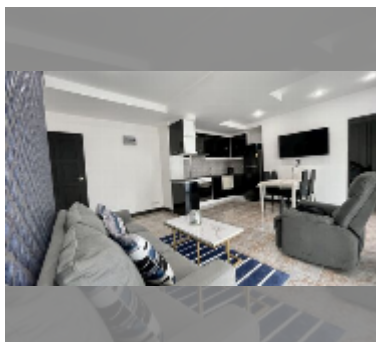

Condo for rent 2 bedroom 100 m² in Siam Oriental Condominium, Pattaya

฿ 25,000

UNIT PARAMETERS:

UID	FR-241707
type	2 bedroom
size	100m²
floor	2
view	city view
per month	37,000 THB
year contract	25,000 THB / month
security deposit	no have
quality	good

equipment: furniture, household appliances, kitchen appliances, air conditioner, internet, television, washing-machine, dishwasher, refrigerator

PROJECT PARAMETERS:

district	Pratumnak
buildings	1
floors	8
built in	2007
maintenance	฿ 67,200/year

FACILITIES:

General information: boutique, meters to beach: 300, minutes to beach: 5, pets are allowed, covered parking.

Other: CCTV, security.