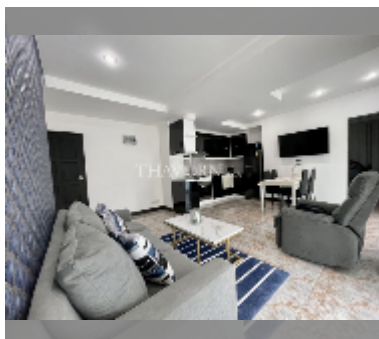

Condo for rent 2 bedroom 100 m² in Siam Oriental Condominium, Pattaya

฿ 25,000

UNIT PARAMETERS:

UID	FR-241707
type	2 bedroom
size	100m²
floor	2
view	city view
per month	37,000 THB
year contract	25,000 THB / month
security deposit	no have
quality	good

equipment: furniture, household appliances, kitchen appliances, air conditioner, internet, television, washing-machine, dishwasher, refrigerator

PROJECT PARAMETERS:

district	Pratumnak
buildings	1
floors	8
built in	2007
maintenance	฿ 67,200/year

FACILITIES:

General information: boutique, meters to beach: 300, minutes to beach: 5, pets are allowed, covered parking.

Other: CCTV, security.