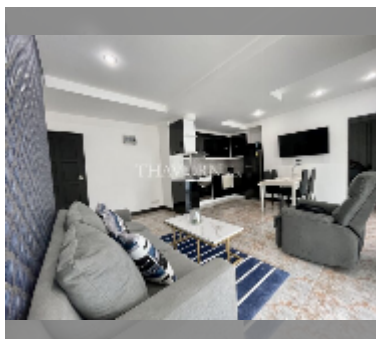

Condo for rent 2 bedroom 100 m² in Siam Oriental Condominium, Pattaya

฿ 25,000

UNIT PARAMETERS:

UID	FR-241707
type	2 bedroom
size	100m²
floor	2
view	city view
per month	37,000 THB
year contract	25,000 THB / month
security deposit	no have
quality	good

equipment: furniture, household appliances, kitchen appliances, air conditioner, internet, television, washing-machine, dishwasher, refrigerator

PROJECT PARAMETERS:

district	Pratumnak
buildings	1
floors	8
built in	2007
maintenance	฿ 67,200/year

FACILITIES:

General information: boutique, meters to beach: 300, minutes to beach: 5, pets are allowed, covered parking.

Other: CCTV, security.