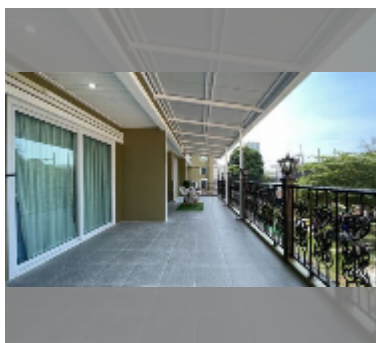

Condo for rent 2 bedroom 100 m² in Siam Oriental Condominium, Pattaya

฿ 25,000

UNIT PARAMETERS:

UID	FR-241707
type	2 bedroom
size	100m ²
floor	2
view	city view
per month	37,000 THB
year contract	25,000 THB / month
security deposit	no have
quality	good

FACILITIES:

General information: boutique, meters to beach: 300, minutes to beach: 5, pets are allowed, covered parking.

Other: CCTV, security.

[details](#)