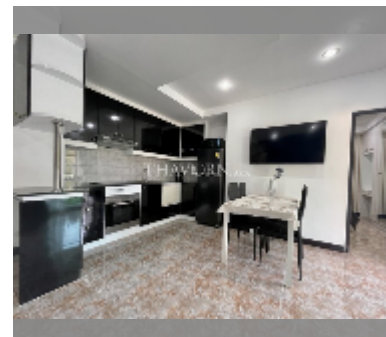

Condo for rent 2 bedroom 100 m² in Siam Oriental Condominium, Pattaya

฿ 25,000

UNIT PARAMETERS:

UID	FR-241707
type	2 bedroom
size	100m²
floor	2
view	city view
per month	37,000 THB
year contract	25,000 THB / month
security deposit	no have
quality	good

equipment: furniture, household appliances, kitchen appliances, air conditioner, internet, television, washing-machine, dishwasher, refrigerator

PROJECT PARAMETERS:

district	Pratumnak
buildings	1
floors	8
built in	2007
maintenance	฿ 67,200/year

FACILITIES:

General information: boutique, meters to beach: 300, minutes to beach: 5, pets are allowed, covered parking.

Other: CCTV, security.