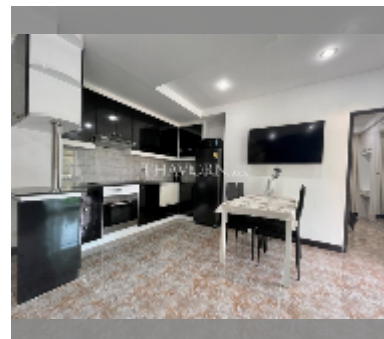

Condo for rent 2 bedroom 100 m² in Siam Oriental Condominium, Pattaya

฿ 25,000

UNIT PARAMETERS:

UID	FR-241707
type	2 bedroom
size	100m²
floor	2
view	city view
per month	37,000 THB
year contract	25,000 THB / month
security deposit	no have
quality	good

equipment: furniture, household appliances, kitchen appliances, air conditioner, internet, television, washing-machine, dishwasher, refrigerator

PROJECT PARAMETERS:

district	Pratumnak
buildings	1
floors	8
built in	2007
maintenance	฿ 67,200/year

FACILITIES:

General information: boutique, meters to beach: 300, minutes to beach: 5, pets are allowed, covered parking.

Other: CCTV, security.