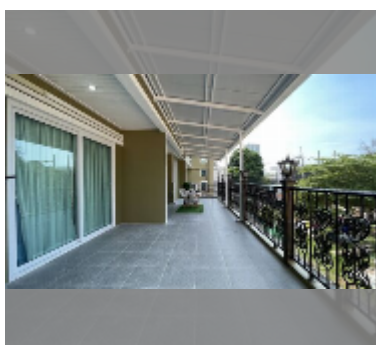

Condo for rent 2 bedroom 100 m² in Siam Oriental Condominium, Pattaya

฿ 25,000

UNIT PARAMETERS:

UID	FR-241707
type	2 bedroom
size	100m²
floor	2
view	city view
per month	37,000 THB
year contract	25,000 THB / month
security deposit	no have
quality	good

equipment: furniture, household appliances, kitchen appliances, air conditioner, internet, television, washing-machine, dishwasher, refrigerator

PROJECT PARAMETERS:

district	Pratumnak
buildings	1
floors	8
built in	2007
maintenance	฿ 67,200/year

FACILITIES:

General information: boutique, meters to beach: 300, minutes to beach: 5, pets are allowed, covered parking.

Other: CCTV, security.