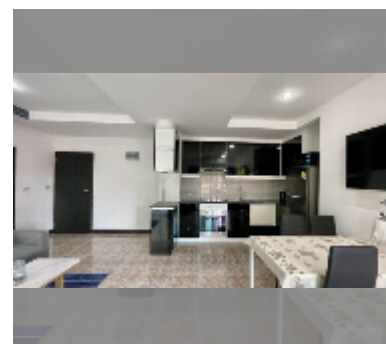

Condo for rent 2 bedroom 100 m² in Siam Oriental Condominium, Pattaya

฿ 25,000

UNIT PARAMETERS:

UID	FR-241707
type	2 bedroom
size	100m²
floor	2
view	city view
per month	37,000 THB
year contract	25,000 THB / month
security deposit	no have
quality	good

equipment: furniture, household appliances, kitchen appliances, air conditioner, internet, television, washing-machine, dishwasher, refrigerator

PROJECT PARAMETERS:

district	Pratumnak
buildings	1
floors	8
built in	2007
maintenance	฿ 67,200/year

FACILITIES:

General information: boutique, meters to beach: 300, minutes to beach: 5, pets are allowed, covered parking.

Other: CCTV, security.