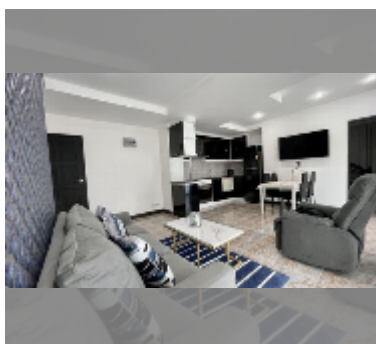

Condo for rent 2 bedroom 100 m² in Siam Oriental Condominium, Pattaya

฿ 25,000

UNIT PARAMETERS:

UID	FR-241707
type	2 bedroom
size	100m²
floor	2
view	city view
per month	37,000 THB
year contract	25,000 THB / month
security deposit	no have
quality	good

equipment: furniture, household appliances, kitchen appliances, air conditioner, internet, television, washing-machine, dishwasher, refrigerator

PROJECT PARAMETERS:

district	Pratumnak
buildings	1
floors	8
built in	2007
maintenance	฿ 67,200/year

FACILITIES:

General information: boutique, meters to beach: 300, minutes to beach: 5, pets are allowed, covered parking.

Other: CCTV, security.