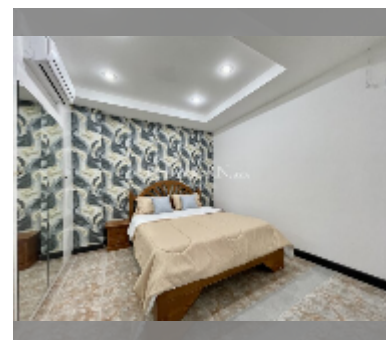

Condo for rent 2 bedroom 100 m² in Siam Oriental Condominium, Pattaya

฿ 25,000

UNIT PARAMETERS:

UID	FR-241707
type	2 bedroom
size	100m²
floor	2
view	city view
per month	37,000 THB
year contract	25,000 THB / month
security deposit	no have
quality	good

equipment: furniture, household appliances, kitchen appliances, air conditioner, internet, television, washing-machine, dishwasher, refrigerator

PROJECT PARAMETERS:

district	Pratumnak
buildings	1
floors	8
built in	2007
maintenance	฿ 67,200/year

FACILITIES:

General information: boutique, meters to beach: 300, minutes to beach: 5, pets are allowed, covered parking.

Other: CCTV, security.