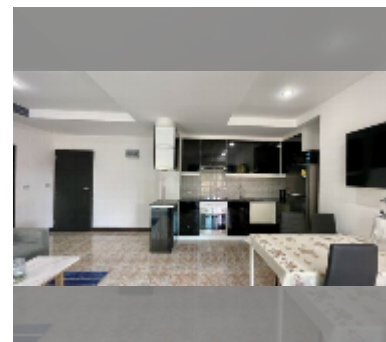

Condo for rent 2 bedroom 100 m² in Siam Oriental Condominium, Pattaya

฿ 25,000

UNIT PARAMETERS:

UID	FR-241707
type	2 bedroom
size	100m²
floor	2
view	city view
per month	37,000 THB
year contract	25,000 THB / month
security deposit	no have
quality	good

equipment: furniture, household appliances, kitchen appliances, air conditioner, internet, television, washing-machine, dishwasher, refrigerator

PROJECT PARAMETERS:

district	Pratumnak
buildings	1
floors	8
built in	2007
maintenance	฿ 67,200/year

FACILITIES:

General information: boutique, meters to beach: 300, minutes to beach: 5, pets are allowed, covered parking.

Other: CCTV, security.