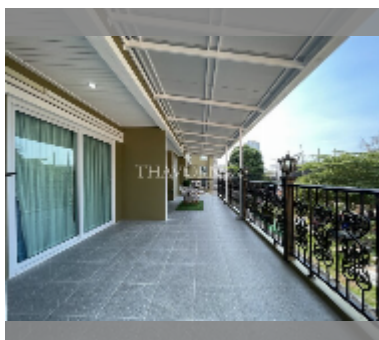

Condo for rent 2 bedroom 100 m² in Siam Oriental Condominium, Pattaya

฿ 25,000

UNIT PARAMETERS:

UID	FR-241707
type	2 bedroom
size	100m²
floor	2
view	city view
per month	37,000 THB
year contract	25,000 THB / month
security deposit	no have
quality	good

equipment: furniture, household appliances, kitchen appliances, air conditioner, internet, television, washing-machine, dishwasher, refrigerator

PROJECT PARAMETERS:

district	Pratumnak
buildings	1
floors	8
built in	2007
maintenance	฿ 67,200/year

FACILITIES:

General information: boutique, meters to beach: 300, minutes to beach: 5, pets are allowed, covered parking.

Other: CCTV, security.