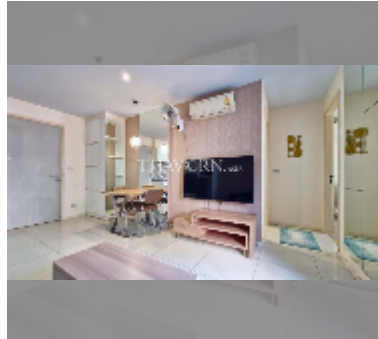

Condo for rent 1 bedroom 45 m² in Atlantis Condo Resort, Pattaya

฿ 15,000

UNIT PARAMETERS:

UID	FR-241686
type	1 bedroom
size	45m ²
floor	3
view	pool view
per month	25,000 THB
year contract	15,000 THB / month
security deposit	2 months
quality	good

equipment: furniture, household appliances, kitchen appliances, air conditioner, internet, television, washing-machine, refrigerator

PROJECT PARAMETERS:

district	Jomtien
buildings	5
floors	8
built in	2014
maintenance	฿ 18,900/year

Health zone: gym, sauna, hamam.

Other: reception, lobby, clubhouse, games room, kids playgarden, CCTV, security, minimart, laundry.

details