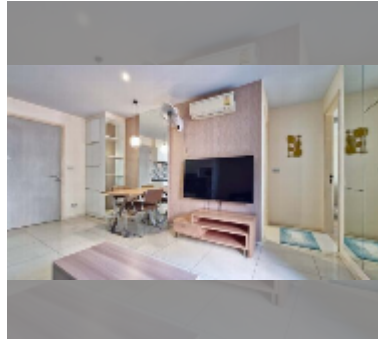

Condo for rent 1 bedroom 45 m² in Atlantis Condo Resort, Pattaya

฿ 15,000

UNIT PARAMETERS:

UID	FR-241686
type	1 bedroom
size	45m ²
floor	3
view	pool view
per month	25,000 THB
year contract	15,000 THB / month
security deposit	2 months
quality	good

equipment: furniture, household appliances, kitchen appliances, air conditioner, internet, television, washing-machine, refrigerator

PROJECT PARAMETERS:

district	Jomtien
buildings	5
floors	8
built in	2014
maintenance	฿ 18,900/year

Health zone: gym, sauna, hamam.

Other: reception, lobby, clubhouse, games room, kids playgarden, CCTV, security, minimart, laundry.

[details](#)