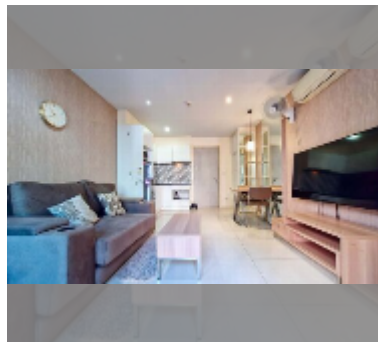

Condo for rent 1 bedroom 45 m² in Atlantis Condo Resort, Pattaya

฿ 15,000

UNIT PARAMETERS:

UID	FR-241686
type	1 bedroom
size	45m ²
floor	3
view	pool view
per month	25,000 THB
year contract	15,000 THB / month
security deposit	2 months
quality	good

equipment: furniture, household appliances, kitchen appliances, air conditioner, internet, television, washing-machine, refrigerator

PROJECT PARAMETERS:

district	Jomtien
buildings	5
floors	8
built in	2014
maintenance	฿ 18,900/year

Health zone: gym, sauna, hamam.

Other: reception, lobby, clubhouse, games room, kids playgarden, CCTV, security, minimart, laundry.

[details](#)