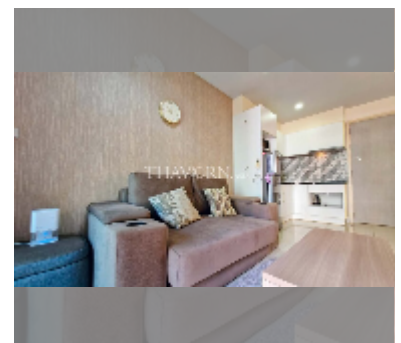

Condo for rent 1 bedroom 45 m² in Atlantis Condo Resort, Pattaya

฿ 15,000

UNIT PARAMETERS:

UID	FR-241686
type	1 bedroom
size	45m²
floor	3
view	pool view
per month	25,000 THB
year contract	15,000 THB / month
security deposit	2 months
quality	good

equipment: furniture, household appliances, kitchen appliances, air conditioner, internet, television, washing-machine, refrigerator

PROJECT PARAMETERS:

district	Jomtien
buildings	5
floors	8
built in	2014
maintenance	฿ 18,900/year

FACILITIES:

General information: resort, meters to beach: 500, minutes to beach: 5, open parking, covered parking.

Swimming pool: swimming pool, kids pool, water slides, waterfall, jacuzzi.

Chill zone: chill zone, garden.

Health zone: gym, sauna, hamam.

Other: reception, lobby, clubhouse, games room, kids playgarden, CCTV, security, minimart, laundry.