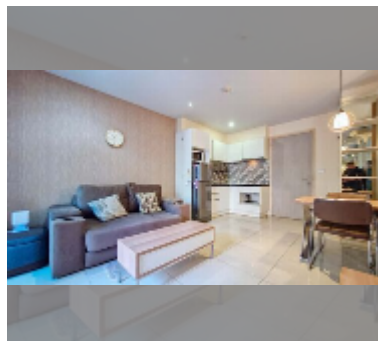

Condo for rent 1 bedroom 45 m² in Atlantis Condo Resort, Pattaya

฿ 15,000

UNIT PARAMETERS:

UID	FR-241686
type	1 bedroom
size	45m²
floor	3
view	pool view
per month	25,000 THB
year contract	15,000 THB / month
security deposit	2 months
quality	good

equipment: furniture, household appliances, kitchen appliances, air conditioner, internet, television, washing-machine, refrigerator

PROJECT PARAMETERS:

district	Jomtien
buildings	5
floors	8
built in	2014
maintenance	฿ 18,900/year

FACILITIES:

General information: resort, meters to beach: 500, minutes to beach: 5, open parking, covered parking.

Swimming pool: swimming pool, kids pool, water slides, waterfall, jacuzzi.

Chill zone: chill zone, garden.

Health zone: gym, sauna, hamam.

Other: reception, lobby, clubhouse, games room, kids playgarden, CCTV, security, minimart, laundry.