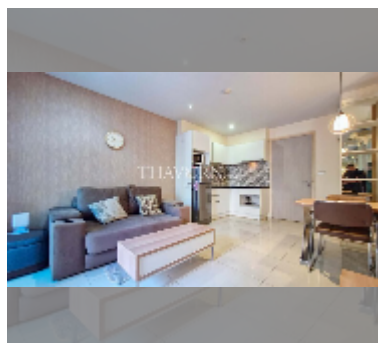

Condo for rent 1 bedroom 45 m² in Atlantis Condo Resort, Pattaya

฿ 15,000

UNIT PARAMETERS:

UID	FR-241686
type	1 bedroom
size	45m²
floor	3
view	pool view
per month	25,000 THB
year contract	15,000 THB / month
security deposit	2 months
quality	good

equipment: furniture, household appliances, kitchen appliances, air conditioner, internet, television, washing-machine, refrigerator

PROJECT PARAMETERS:

district	Jomtien
buildings	5
floors	8
built in	2014
maintenance	฿ 18,900/year

FACILITIES:

General information: resort, meters to beach: 500, minutes to beach: 5, open parking, covered parking.

Swimming pool: swimming pool, kids pool, water slides, waterfall, jacuzzi.

Chill zone: chill zone, garden.

Health zone: gym, sauna, hamam.

Other: reception, lobby, clubhouse, games room, kids playgarden, CCTV, security, minimart, laundry.