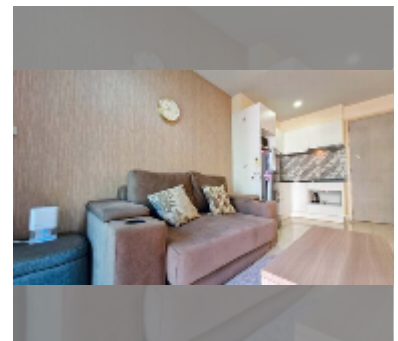

Condo for rent 1 bedroom 45 m² in Atlantis Condo Resort, Pattaya

฿ 15,000

UNIT PARAMETERS:

UID	FR-241686
type	1 bedroom
size	45m²
floor	3
view	pool view
per month	25,000 THB
year contract	15,000 THB / month
security deposit	2 months
quality	good

equipment: furniture, household appliances, kitchen appliances, air conditioner, internet, television, washing-machine, refrigerator

PROJECT PARAMETERS:

district	Jomtien
buildings	5
floors	8
built in	2014
maintenance	฿ 18,900/year

FACILITIES:

General information: resort, meters to beach: 500, minutes to beach: 5, open parking, covered parking.

Swimming pool: swimming pool, kids pool, water slides, waterfall, jacuzzi.

Chill zone: chill zone, garden.

Health zone: gym, sauna, hamam.

Other: reception, lobby, clubhouse, games room, kids playgarden, CCTV, security, minimart, laundry.