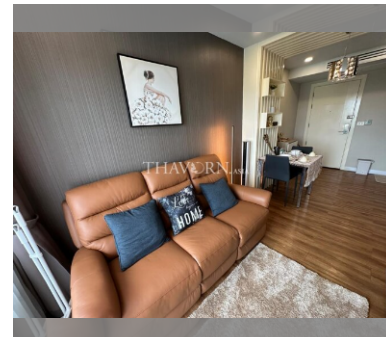

Condo for rent 1 bedroom 35 m² in Dusit Grand Park, Pattaya

฿ 12,000

UNIT PARAMETERS:

UID	FR-241685
type	1 bedroom
size	35m ²
floor	4
view	city view
year contract	12,000 THB / month
security deposit	2 months
quality	good
equipment: furniture, household appliances, kitchen appliances, air conditioner, internet, television, washing-machine, refrigerator	

PROJECT PARAMETERS:

district	Jomtien
buildings	6
floors	8
built in	2015
maintenance	฿ 14,700/year

FACILITIES:

General information: resort, meters to beach: 500, minutes to beach: 10, underground parking, open parking.
 Swimming pool: swimming pool, kids pool, water slides, waterfall, jacuzzi.
 Chill zone: chill zone, garden.
 Health zone: gym, sauna.
 Other: lobby, clubhouse, CCTV, security, room service.