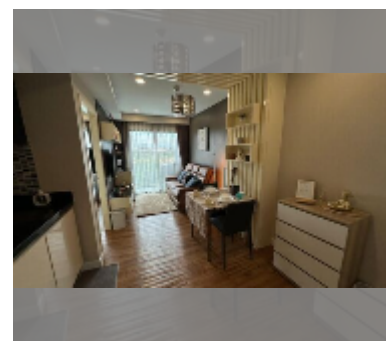

Condo for rent 1 bedroom 35 m² in Dusit Grand Park, Pattaya

฿ 12,000

UNIT PARAMETERS:

UID	FR-241685
type	1 bedroom
size	35m²
floor	4
view	city view
year contract	12,000 THB / month
security deposit	2 months
quality	good
equipment: furniture, household appliances, kitchen appliances, air conditioner, internet, television, washing-machine, refrigerator	

PROJECT PARAMETERS:

district	Jomtien
buildings	6
floors	8
built in	2015
maintenance	฿ 14,700/year

FACILITIES:

General information: resort, meters to

beach: 500, minutes to beach: 10,

underground parking, open parking.

Swimming pool: swimming pool, kids pool, water slides, waterfall, jacuzzi.

Chill zone: chill zone, garden.

Health zone: gym, sauna.

Other: lobby, clubhouse, CCTV, security, room service.