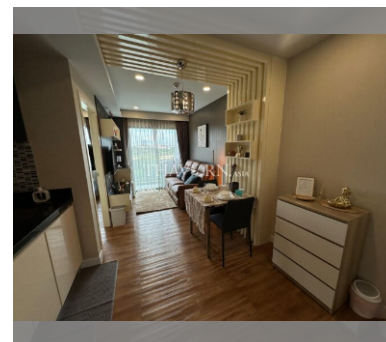

Condo for rent 1 bedroom 35 m² in Dusit Grand Park, Pattaya

฿ 12,000

UNIT PARAMETERS:

UID	FR-241685
type	1 bedroom
size	35m ²
floor	4
view	city view
year contract	12,000 THB / month
security deposit	2 months
quality	good
equipment: furniture, household appliances, kitchen appliances, air conditioner, internet, television, washing-machine, refrigerator	

PROJECT PARAMETERS:

district	Jomtien
buildings	6
floors	8
built in	2015
maintenance	฿ 14,700/year

FACILITIES:

General information: resort, meters to beach: 500, minutes to beach: 10, underground parking, open parking.
 Swimming pool: swimming pool, kids pool, water slides, waterfall, jacuzzi.
 Chill zone: chill zone, garden.
 Health zone: gym, sauna.
 Other: lobby, clubhouse, CCTV, security, room service.