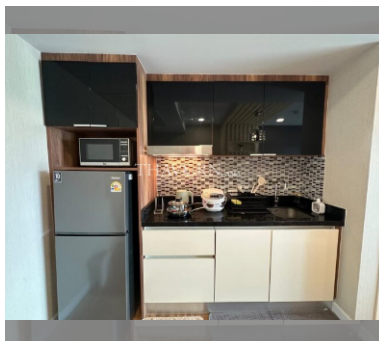

Condo for rent 1 bedroom 35 m² in Dusit Grand Park, Pattaya

฿ 12,000

UNIT PARAMETERS:

UID	FR-241685
type	1 bedroom
size	35m²
floor	4
view	city view
year contract	12,000 THB / month
security deposit	2 months
quality	good
equipment: furniture, household appliances, kitchen appliances, air conditioner, internet, television, washing-machine, refrigerator	

PROJECT PARAMETERS:

district	Jomtien
buildings	6
floors	8
built in	2015
maintenance	฿ 14,700/year

FACILITIES:

General information: resort, meters to beach: 500, minutes to beach: 10, underground parking, open parking.
Swimming pool: swimming pool, kids pool, water slides, waterfall, jacuzzi.
Chill zone: chill zone, garden.
Health zone: gym, sauna.
Other: lobby, clubhouse, CCTV, security, room service.