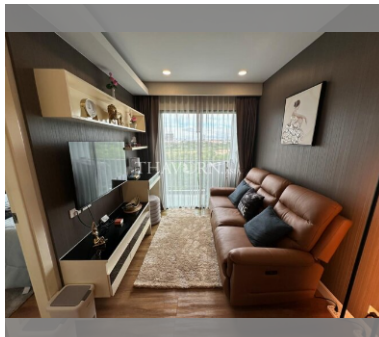

Condo for rent 1 bedroom 35 m² in Dusit Grand Park, Pattaya

฿ 12,000

UNIT PARAMETERS:

UID	FR-241685
type	1 bedroom
size	35m ²
floor	4
view	city view
year contract	12,000 THB / month
security deposit	2 months
quality	good
equipment: furniture, household appliances, kitchen appliances, air conditioner, internet, television, washing-machine, refrigerator	

PROJECT PARAMETERS:

district	Jomtien
buildings	6
floors	8
built in	2015
maintenance	฿ 14,700/year

FACILITIES:

General information: resort, meters to beach: 500, minutes to beach: 10, underground parking, open parking.
 Swimming pool: swimming pool, kids pool, water slides, waterfall, jacuzzi.
 Chill zone: chill zone, garden.
 Health zone: gym, sauna.
 Other: lobby, clubhouse, CCTV, security, room service.