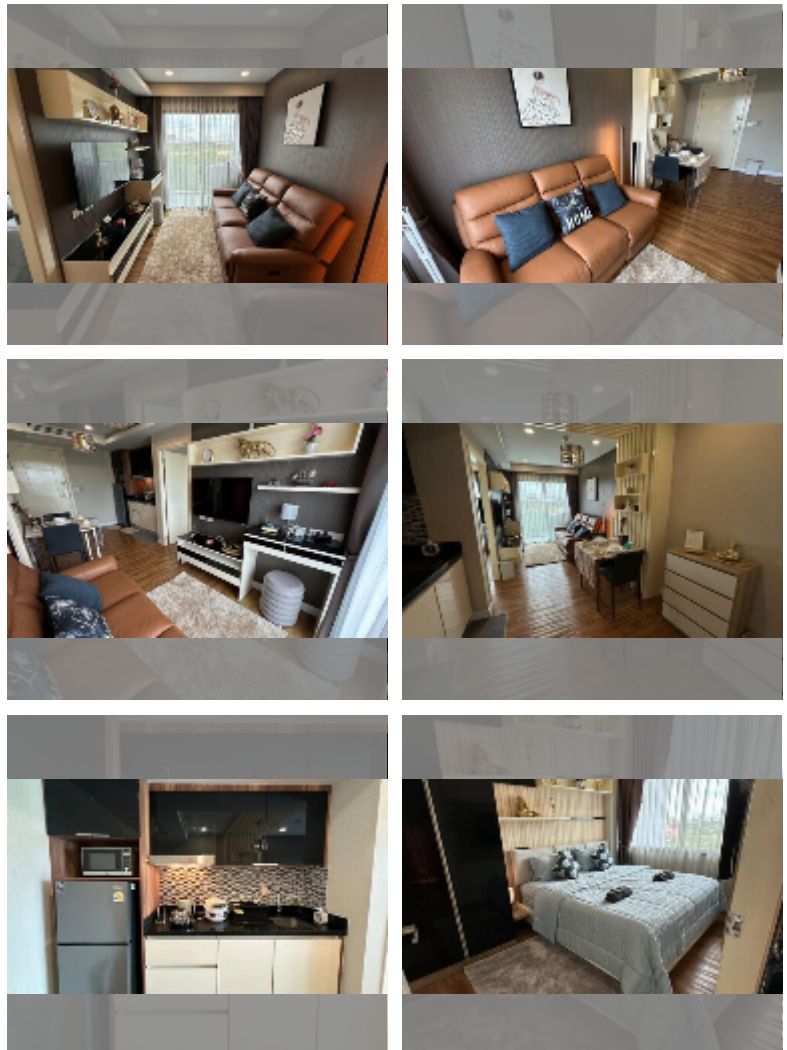

Condo for rent 1 bedroom 35 m² in Dusit Grand Park, Pattaya

฿ 12,000

UNIT PARAMETERS:

UID	FR-241685
type	1 bedroom
size	35m ²
floor	4
view	city view
year contract	12,000 THB / month
security deposit	2 months
quality	good
equipment: furniture, household appliances, kitchen appliances, air conditioner, internet, television, washing-machine, refrigerator	

PROJECT PARAMETERS:

district	Jomtien
buildings	6
floors	8
built in	2015
maintenance	฿ 14,700/year

FACILITIES:

General information: resort, meters to beach: 500, minutes to beach: 10, underground parking, open parking.
Swimming pool: swimming pool, kids pool, water slides, waterfall, jacuzzi.
Chill zone: chill zone, garden.
Health zone: gym, sauna.
Other: lobby, clubhouse, CCTV, security, room service.