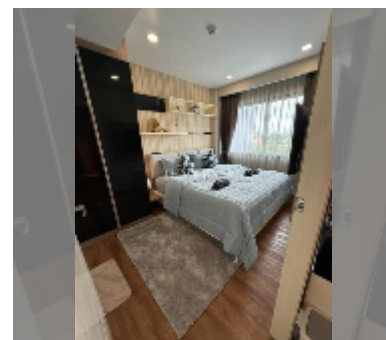

Condo for rent 1 bedroom 35 m² in Dusit Grand Park, Pattaya

฿ 12,000

UNIT PARAMETERS:

UID	FR-241685
type	1 bedroom
size	35m ²
floor	4
view	city view
year contract	12,000 THB / month
security deposit	2 months
quality	good
equipment: furniture, household appliances, kitchen appliances, air conditioner, internet, television, washing-machine, refrigerator	

PROJECT PARAMETERS:

district	Jomtien
buildings	6
floors	8
built in	2015
maintenance	฿ 14,700/year

FACILITIES:

General information: resort, meters to beach: 500, minutes to beach: 10, underground parking, open parking.
 Swimming pool: swimming pool, kids pool, water slides, waterfall, jacuzzi.
 Chill zone: chill zone, garden.
 Health zone: gym, sauna.
 Other: lobby, clubhouse, CCTV, security, room service.