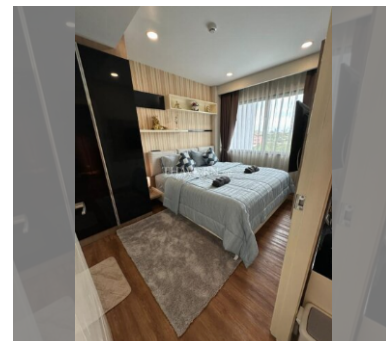

Condo for rent 1 bedroom 35 m² in Dusit Grand Park, Pattaya

฿ 12,000

UNIT PARAMETERS:

UID	FR-241685
type	1 bedroom
size	35m ²
floor	4
view	city view
year contract	12,000 THB / month
security deposit	2 months
quality	good
equipment: furniture, household appliances, kitchen appliances, air conditioner, internet, television, washing-machine, refrigerator	

PROJECT PARAMETERS:

district	Jomtien
buildings	6
floors	8
built in	2015
maintenance	฿ 14,700/year

FACILITIES:

General information: resort, meters to beach: 500, minutes to beach: 10, underground parking, open parking.
 Swimming pool: swimming pool, kids pool, water slides, waterfall, jacuzzi.
 Chill zone: chill zone, garden.
 Health zone: gym, sauna.
 Other: lobby, clubhouse, CCTV, security, room service.