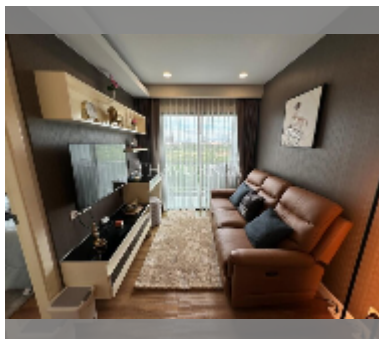

Condo for rent 1 bedroom 35 m² in Dusit Grand Park, Pattaya

฿ 12,000

UNIT PARAMETERS:

UID	FR-241685
type	1 bedroom
size	35m ²
floor	4
view	city view
year contract	12,000 THB / month
security deposit	2 months
quality	good
equipment: furniture, household appliances, kitchen appliances, air conditioner, internet, television, washing-machine, refrigerator	

PROJECT PARAMETERS:

district	Jomtien
buildings	6
floors	8
built in	2015
maintenance	฿ 14,700/year

FACILITIES:

General information: resort, meters to beach: 500, minutes to beach: 10, underground parking, open parking.
 Swimming pool: swimming pool, kids pool, water slides, waterfall, jacuzzi.
 Chill zone: chill zone, garden.
 Health zone: gym, sauna.
 Other: lobby, clubhouse, CCTV, security, room service.