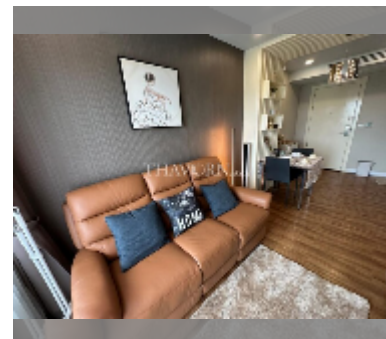

Condo for rent 1 bedroom 35 m² in Dusit Grand Park, Pattaya

฿ 12,000

UNIT PARAMETERS:

UID	FR-241685
type	1 bedroom
size	35m ²
floor	4
view	city view
year contract	12,000 THB / month
security deposit	2 months
quality	good
equipment: furniture, household appliances, kitchen appliances, air conditioner, internet, television, washing-machine, refrigerator	

PROJECT PARAMETERS:

district	Jomtien
buildings	6
floors	8
built in	2015
maintenance	฿ 14,700/year

FACILITIES:

General information: resort, meters to beach: 500, minutes to beach: 10, underground parking, open parking.
 Swimming pool: swimming pool, kids pool, water slides, waterfall, jacuzzi.
 Chill zone: chill zone, garden.
 Health zone: gym, sauna.
 Other: lobby, clubhouse, CCTV, security, room service.