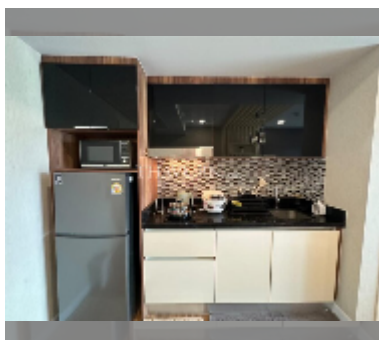

Condo for rent 1 bedroom 35 m² in Dusit Grand Park, Pattaya

฿ 12,000

UNIT PARAMETERS:

UID	FR-241685
type	1 bedroom
size	35m ²
floor	4
view	city view
year contract	12,000 THB / month
security deposit	2 months
quality	good
equipment: furniture, household appliances, kitchen appliances, air conditioner, internet, television, washing-machine, refrigerator	

PROJECT PARAMETERS:

district	Jomtien
buildings	6
floors	8
built in	2015
maintenance	฿ 14,700/year

FACILITIES:

General information: resort, meters to beach: 500, minutes to beach: 10, underground parking, open parking.
 Swimming pool: swimming pool, kids pool, water slides, waterfall, jacuzzi.
 Chill zone: chill zone, garden.
 Health zone: gym, sauna.
 Other: lobby, clubhouse, CCTV, security, room service.