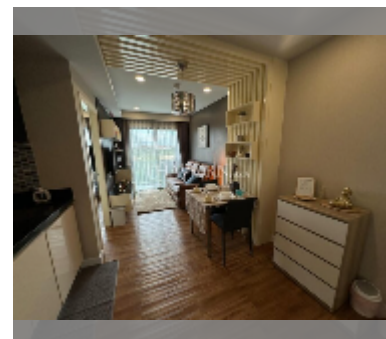

Condo for rent 1 bedroom 35 m² in Dusit Grand Park, Pattaya

฿ 12,000

UNIT PARAMETERS:

UID	FR-241685
type	1 bedroom
size	35m ²
floor	4
view	city view
year contract	12,000 THB / month
security deposit	2 months
quality	good
equipment: furniture, household appliances, kitchen appliances, air conditioner, internet, television, washing-machine, refrigerator	

PROJECT PARAMETERS:

district	Jomtien
buildings	6
floors	8
built in	2015
maintenance	฿ 14,700/year

FACILITIES:

General information: resort, meters to beach: 500, minutes to beach: 10, underground parking, open parking.
 Swimming pool: swimming pool, kids pool, water slides, waterfall, jacuzzi.
 Chill zone: chill zone, garden.
 Health zone: gym, sauna.
 Other: lobby, clubhouse, CCTV, security, room service.