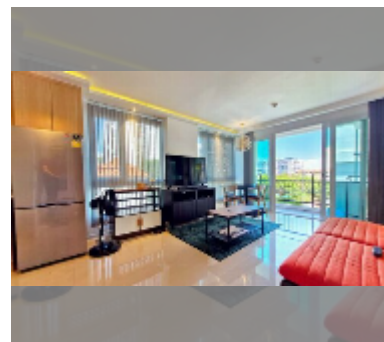

Condo for rent 1 bedroom 40 m² in Estanan Condo 2, Pattaya

฿ 15,000

UNIT PARAMETERS:

UID	FR-241648
type	1 bedroom
size	40m²
floor	3
view	city view
per month	20,000 THB
year contract	15,000 THB / month
security deposit	2 months
quality	good

equipment: furniture, household appliances, kitchen appliances, air conditioner, television, washing-machine, refrigerator

PROJECT PARAMETERS:

district	Pratumnak
buildings	1
floors	8
built in	2019

FACILITIES:

General information: lowrise, meters to beach: 1000, minutes to beach: 15, open parking.

Swimming pool: rooftop pool, sunbathing area.

Health zone: gym.

Other: lobby, CCTV, security.