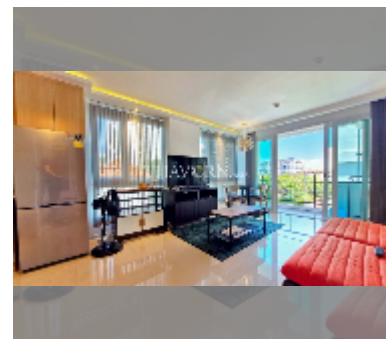

Condo for rent 1 bedroom 40 m² in Estanan Condo 2, Pattaya

฿ 15,000

UNIT PARAMETERS:

UID	FR-241648
type	1 bedroom
size	40m²
floor	3
view	city view
per month	20,000 THB
year contract	15,000 THB / month
security deposit	2 months
quality	good

equipment: furniture, household appliances, kitchen appliances, air conditioner, television, washing-machine, refrigerator

PROJECT PARAMETERS:

district	Pratumnak
buildings	1
floors	8
built in	2019

FACILITIES:

General information: lowrise, meters to beach: 1000, minutes to beach: 15, open parking.

Swimming pool: rooftop pool, sunbathing area.

Health zone: gym.

Other: lobby, CCTV, security.