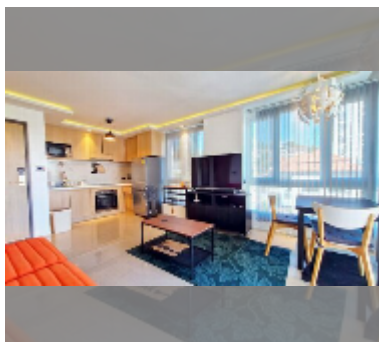

Condo for rent 1 bedroom 40 m² in Estanan Condo 2, Pattaya

฿ 15,000

UNIT PARAMETERS:

UID	FR-241648
type	1 bedroom
size	40m²
floor	3
view	city view
per month	20,000 THB
year contract	15,000 THB / month
security deposit	2 months
quality	good

equipment: furniture, household appliances, kitchen appliances, air conditioner, television, washing-machine, refrigerator

PROJECT PARAMETERS:

district	Pratumnak
buildings	1
floors	8
built in	2019

FACILITIES:

General information: lowrise, meters to beach: 1000, minutes to beach: 15, open parking.

Swimming pool: rooftop pool, sunbathing area.

Health zone: gym.

Other: lobby, CCTV, security.