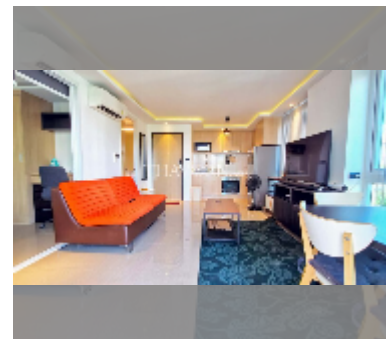

Condo for rent 1 bedroom 40 m² in Estanan Condo 2, Pattaya

฿ 15,000

UNIT PARAMETERS:

UID	FR-241648
type	1 bedroom
size	40m²
floor	3
view	city view
per month	20,000 THB
year contract	15,000 THB / month
security deposit	2 months
quality	good

equipment: furniture, household appliances, kitchen appliances, air conditioner, television, washing-machine, refrigerator

PROJECT PARAMETERS:

district	Pratumnak
buildings	1
floors	8
built in	2019

FACILITIES:

General information: lowrise, meters to beach: 1000, minutes to beach: 15, open parking.

Swimming pool: rooftop pool, sunbathing area.

Health zone: gym.

Other: lobby, CCTV, security.