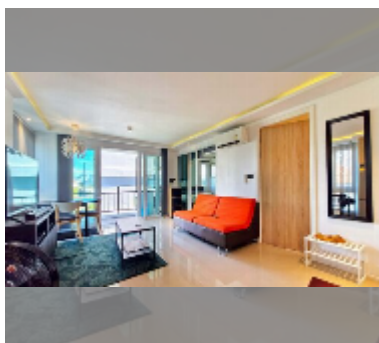

Condo for rent 1 bedroom 40 m² in Estanan Condo 2, Pattaya

฿ 15,000

UNIT PARAMETERS:

UID	FR-241648
type	1 bedroom
size	40m²
floor	3
view	city view
per month	20,000 THB
year contract	15,000 THB / month
security deposit	2 months
quality	good

equipment: furniture, household appliances, kitchen appliances, air conditioner, television, washing-machine, refrigerator

PROJECT PARAMETERS:

district	Pratumnak
buildings	1
floors	8
built in	2019

FACILITIES:

General information: lowrise, meters to beach: 1000, minutes to beach: 15, open parking.

Swimming pool: rooftop pool, sunbathing area.

Health zone: gym.

Other: lobby, CCTV, security.