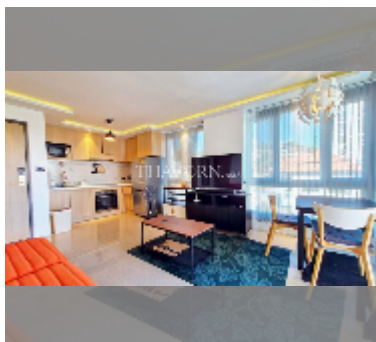

Condo for rent 1 bedroom 40 m² in Estanan Condo 2, Pattaya

฿ 15,000

UNIT PARAMETERS:

UID	FR-241648
type	1 bedroom
size	40m²
floor	3
view	city view
per month	20,000 THB
year contract	15,000 THB / month
security deposit	2 months
quality	good

equipment: furniture, household appliances, kitchen appliances, air conditioner, television, washing-machine, refrigerator

PROJECT PARAMETERS:

district	Pratumnak
buildings	1
floors	8
built in	2019

FACILITIES:

General information: lowrise, meters to beach: 1000, minutes to beach: 15, open parking.

Swimming pool: rooftop pool, sunbathing area.

Health zone: gym.

Other: lobby, CCTV, security.