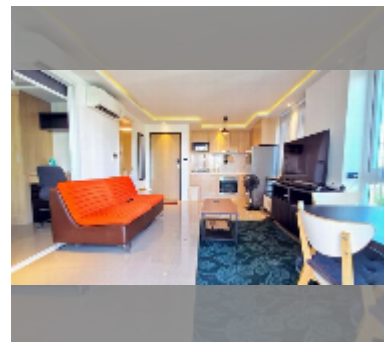

Condo for rent 1 bedroom 40 m² in Estanan Condo 2, Pattaya

฿ 15,000

UNIT PARAMETERS:

UID	FR-241648
type	1 bedroom
size	40m²
floor	3
view	city view
per month	20,000 THB
year contract	15,000 THB / month
security deposit	2 months
quality	good

equipment: furniture, household appliances, kitchen appliances, air conditioner, television, washing-machine, refrigerator

PROJECT PARAMETERS:

district	Pratumnak
buildings	1
floors	8
built in	2019

FACILITIES:

General information: lowrise, meters to beach: 1000, minutes to beach: 15, open parking.

Swimming pool: rooftop pool, sunbathing area.

Health zone: gym.

Other: lobby, CCTV, security.