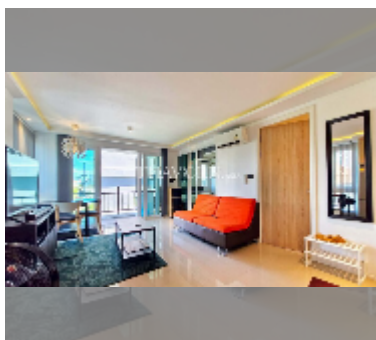

Condo for rent 1 bedroom 40 m² in Estanan Condo 2, Pattaya

฿ 15,000

UNIT PARAMETERS:

UID	FR-241648
type	1 bedroom
size	40m²
floor	3
view	city view
per month	20,000 THB
year contract	15,000 THB / month
security deposit	2 months
quality	good

equipment: furniture, household appliances, kitchen appliances, air conditioner, television, washing-machine, refrigerator

PROJECT PARAMETERS:

district	Pratumnak
buildings	1
floors	8
built in	2019

FACILITIES:

General information: lowrise, meters to beach: 1000, minutes to beach: 15, open parking.

Swimming pool: rooftop pool, sunbathing area.

Health zone: gym.

Other: lobby, CCTV, security.