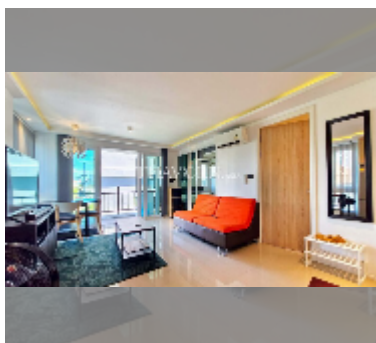

Condo for rent 1 bedroom 40 m² in Estanan Condo 2, Pattaya

฿ 15,000

UNIT PARAMETERS:

UID	FR-241648
type	1 bedroom
size	40m²
floor	3
view	city view
per month	20,000 THB
year contract	15,000 THB / month
security deposit	2 months
quality	good

equipment: furniture, household appliances, kitchen appliances, air conditioner, television, washing-machine, refrigerator

PROJECT PARAMETERS:

district	Pratumnak
buildings	1
floors	8
built in	2019

FACILITIES:

General information: lowrise, meters to beach: 1000, minutes to beach: 15, open parking.

Swimming pool: rooftop pool, sunbathing area.

Health zone: gym.

Other: lobby, CCTV, security.