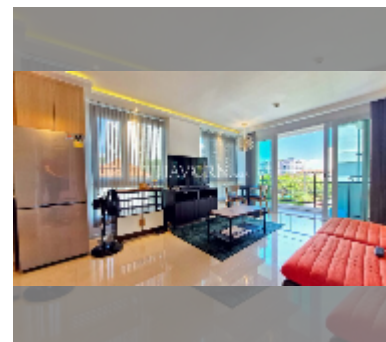

Condo for rent 1 bedroom 40 m² in Estanan Condo 2, Pattaya

฿ 15,000

UNIT PARAMETERS:

UID	FR-241648
type	1 bedroom
size	40m²
floor	3
view	city view
per month	20,000 THB
year contract	15,000 THB / month
security deposit	2 months
quality	good

equipment: furniture, household appliances, kitchen appliances, air conditioner, television, washing-machine, refrigerator

PROJECT PARAMETERS:

district	Pratumnak
buildings	1
floors	8
built in	2019

FACILITIES:

General information: lowrise, meters to beach: 1000, minutes to beach: 15, open parking.

Swimming pool: rooftop pool, sunbathing area.

Health zone: gym.

Other: lobby, CCTV, security.