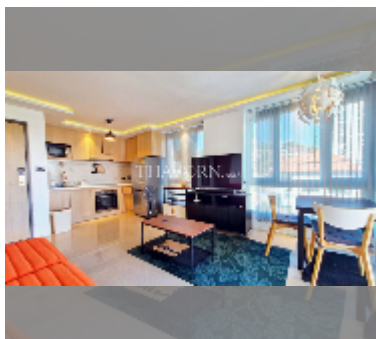

Condo for rent 1 bedroom 40 m² in Estanan Condo 2, Pattaya

฿ 15,000

UNIT PARAMETERS:

UID	FR-241648
type	1 bedroom
size	40m²
floor	3
view	city view
per month	20,000 THB
year contract	15,000 THB / month
security deposit	2 months
quality	good

equipment: furniture, household appliances, kitchen appliances, air conditioner, television, washing-machine, refrigerator

PROJECT PARAMETERS:

district	Pratumnak
buildings	1
floors	8
built in	2019

FACILITIES:

General information: lowrise, meters to beach: 1000, minutes to beach: 15, open parking.

Swimming pool: rooftop pool, sunbathing area.

Health zone: gym.

Other: lobby, CCTV, security.