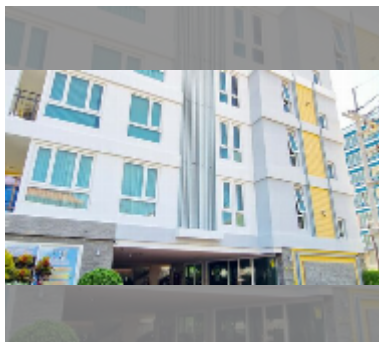

Condo for rent 1 bedroom 40 m² in Estanan Condo 2, Pattaya

฿ 15,000

UNIT PARAMETERS:

UID	FR-241648
type	1 bedroom
size	40m ²
floor	3
view	city view
per month	20,000 THB
year contract	15,000 THB / month
security deposit	2 months
quality	good

equipment: furniture, household appliances, kitchen appliances, air conditioner, television, washing-machine, refrigerator

PROJECT PARAMETERS:

district	Pratumnak
buildings	1
floors	8
built in	2019

FACILITIES:

General information: lowrise, meters to beach: 1000, minutes to beach: 15, open parking.

Swimming pool: rooftop pool, sunbathing area.

Health zone: gym.

Other: lobby, CCTV, security.

details