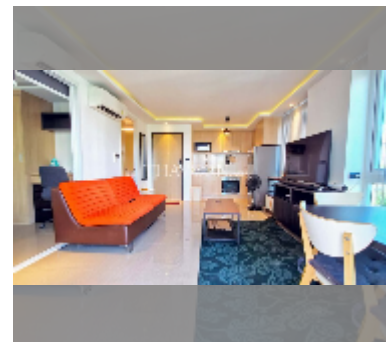

Condo for rent 1 bedroom 40 m² in Estanan Condo 2, Pattaya

฿ 15,000

UNIT PARAMETERS:

UID	FR-241648
type	1 bedroom
size	40m²
floor	3
view	city view
per month	20,000 THB
year contract	15,000 THB / month
security deposit	2 months
quality	good

equipment: furniture, household appliances, kitchen appliances, air conditioner, television, washing-machine, refrigerator

PROJECT PARAMETERS:

district	Pratumnak
buildings	1
floors	8
built in	2019

FACILITIES:

General information: lowrise, meters to beach: 1000, minutes to beach: 15, open parking.

Swimming pool: rooftop pool, sunbathing area.

Health zone: gym.

Other: lobby, CCTV, security.