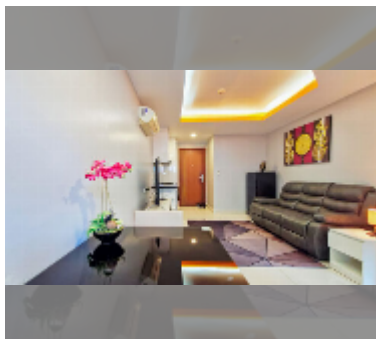

Condo for rent 1 bedroom 40 m² in C View Residence Pattaya, Pattaya

฿ 15,000

UNIT PARAMETERS:

UID	FR-241627
type	1 bedroom
size	40m ²
floor	6
view	city view
per month	25,000 THB
year contract	15,000 THB / month
security deposit	2 months
quality	excellent

equipment: furniture, household appliances, kitchen appliances, smart home system, air conditioner, television, washing-machine, refrigerator

PROJECT PARAMETERS:

district	Pratumnak
buildings	2
floors	8
built in	2014
maintenance	฿ 19,200/year

FACILITIES:

General information: boutique, meters to beach: 350, minutes to beach: 5, underground parking.
Swimming pool: rooftop pool.
Chill zone: garden.
Other: lobby, CCTV, security.

[details](#)