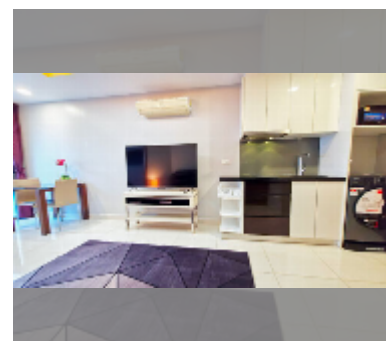

Condo for rent 1 bedroom 40 m² in C View Residence Pattaya, Pattaya

฿ 15,000

UNIT PARAMETERS:

UID	FR-241627
type	1 bedroom
size	40m ²
floor	6
view	city view
per month	25,000 THB
year contract	15,000 THB / month
security deposit	2 months
quality	excellent

equipment: furniture, household appliances, kitchen appliances, smart home system, air conditioner, television, washing-machine, refrigerator

PROJECT PARAMETERS:

district	Pratumnak
buildings	2
floors	8
built in	2014
maintenance	฿ 19,200/year

FACILITIES:

General information: boutique, meters to beach: 350, minutes to beach: 5, underground parking.
Swimming pool: rooftop pool.
Chill zone: garden.
Other: lobby, CCTV, security.

[details](#)