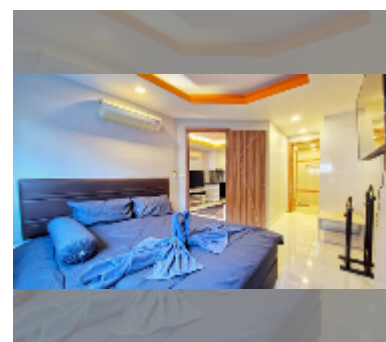

Condo for rent 1 bedroom 40 m² in C View Residence Pattaya, Pattaya

฿ 15,000

UNIT PARAMETERS:

UID	FR-241627
type	1 bedroom
size	40m ²
floor	6
view	city view
per month	25,000 THB
year contract	15,000 THB / month
security deposit	2 months
quality	excellent

equipment: furniture, household appliances, kitchen appliances, smart home system, air conditioner, television, washing-machine, refrigerator

PROJECT PARAMETERS:

district	Pratumnak
buildings	2
floors	8
built in	2014
maintenance	฿ 19,200/year

FACILITIES:

General information: boutique, meters to beach: 350, minutes to beach: 5, underground parking.
Swimming pool: rooftop pool.
Chill zone: garden.
Other: lobby, CCTV, security.

[details](#)