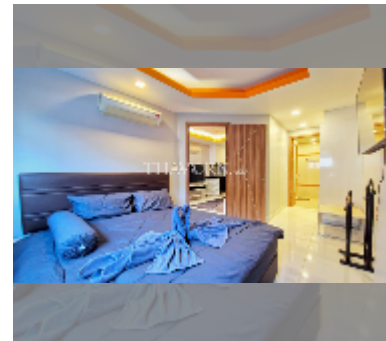

公寓 for rent 1间卧室 40 平方米 在 C View Residence Pattaya, Pattaya

฿ 15,000

UNIT PARAMETERS:

UID	FR-241627
类型	1间卧室
面积	40平方米
楼层	6
风景	城市景
每月	25,000 THB
年合同	15,000 THB / month
security deposit	2 months
quality	excellent
equipment: furniture, household appliances, kitchen appliances, smart home system, air conditioner, television, washing-machine, refrigerator	

PROJECT PARAMETERS:

地区	Pratumnak
楼房	2
楼层	8
交付年份	2014
服务	B 19,200/year

FACILITIES:

一般信息: 精品店, 米到海滩: 350, 分钟到海滩: 5, 地下停车场.

游泳池: 屋顶游泳池.

寒冷地带: 花园.

其他: 大堂, 中央电视台, 安全.