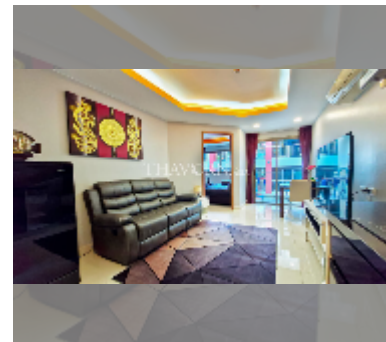

公寓 for rent 1间卧室 40 平方米 在 C View Residence Pattaya, Pattaya

฿ 15,000

UNIT PARAMETERS:

UID	FR-241627
类型	1间卧室
面积	40平方米
楼层	6
风景	城市景
每月	25,000 THB
年合同	15,000 THB / month
security deposit	2 months
quality	excellent
equipment: furniture, household appliances, kitchen appliances, smart home system, air conditioner, television, washing-machine, refrigerator	

PROJECT PARAMETERS:

地区	Pratumnak
楼房	2
楼层	8
交付年份	2014
服务	B 19,200/year

FACILITIES:

一般信息: 精品店, 米到海滩: 350, 分钟到海滩: 5, 地下停车场.

游泳池: 屋顶游泳池.

寒冷地带: 花园.

其他: 大堂, 中央电视台, 安全.