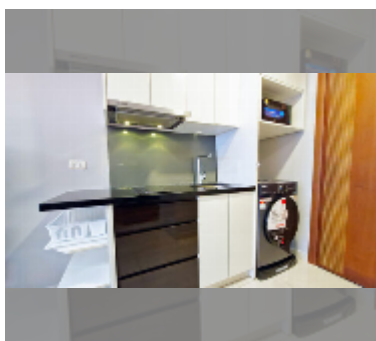

Condo for rent 1 bedroom 40 m² in C View Residence Pattaya, Pattaya

฿ 15,000

UNIT PARAMETERS:

UID	FR-241627
type	1 bedroom
size	40m ²
floor	6
view	city view
per month	25,000 THB
year contract	15,000 THB / month
security deposit	2 months
quality	excellent

equipment: furniture, household appliances, kitchen appliances, smart home system, air conditioner, television, washing-machine, refrigerator

PROJECT PARAMETERS:

district	Pratumnak
buildings	2
floors	8
built in	2014
maintenance	฿ 19,200/year

FACILITIES:

General information: boutique, meters to beach: 350, minutes to beach: 5, underground parking.
Swimming pool: rooftop pool.
Chill zone: garden.
Other: lobby, CCTV, security.

[details](#)