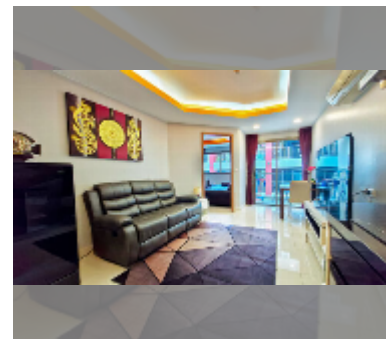

Condo for rent 1 bedroom 40 m² in C View Residence Pattaya, Pattaya

฿ 15,000

UNIT PARAMETERS:

UID	FR-241627
type	1 bedroom
size	40m ²
floor	6
view	city view
per month	25,000 THB
year contract	15,000 THB / month
security deposit	2 months
quality	excellent

equipment: furniture, household appliances, kitchen appliances, smart home system, air conditioner, television, washing-machine, refrigerator

PROJECT PARAMETERS:

district	Pratumnak
buildings	2
floors	8
built in	2014
maintenance	฿ 19,200/year

FACILITIES:

General information: boutique, meters to beach: 350, minutes to beach: 5, underground parking.
Swimming pool: rooftop pool.
Chill zone: garden.
Other: lobby, CCTV, security.

[details](#)