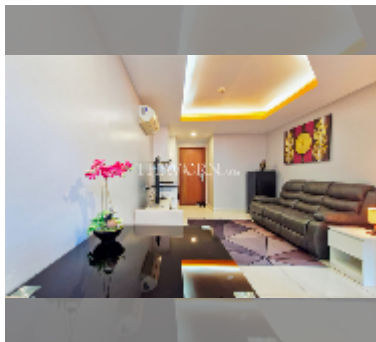

公寓 for rent 1间卧室 40 平方米 在 C View Residence Pattaya, Pattaya

฿ 15,000

UNIT PARAMETERS:

UID	FR-241627
类型	1间卧室
面积	40平方米
楼层	6
风景	城市景
每月	25,000 THB
年合同	15,000 THB / month
security deposit	2 months
quality	excellent
equipment: furniture, household appliances, kitchen appliances, smart home system, air conditioner, television, washing-machine, refrigerator	

PROJECT PARAMETERS:

地区	Pratumnak
楼房	2
楼层	8
交付年份	2014
服务	B 19,200/year

FACILITIES:

一般信息: 精品店, 米到海滩: 350, 分钟到海滩: 5, 地下停车场.

游泳池: 屋顶游泳池.

寒冷地带: 花园.

其他: 大堂, 中央电视台, 安全.