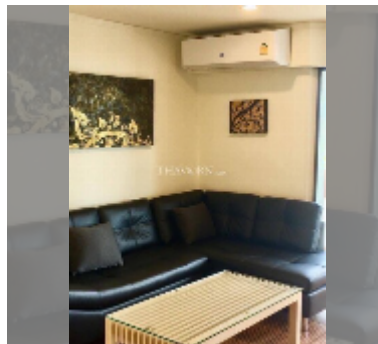

Condo for rent 1 bedroom 63 m², Jomtien Thip Condominium, Pattaya

฿ 19,000

UNIT PARAMETERS:

UID	FR-241582
type	1 bedroom
size	63m²
floor	9
view	sea view
year contract	19,000 THB / month
security deposit	2 months
quality	good
equipment: furniture, household appliances, kitchen appliances, air conditioner, internet, television, washing-machine, refrigerator	

PROJECT PARAMETERS: