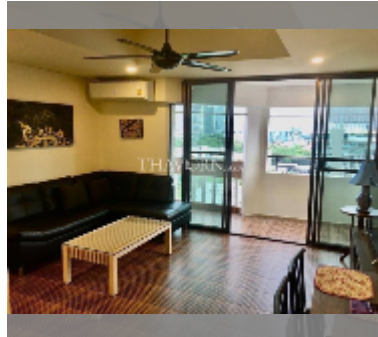

Condo for rent 1 bedroom 63 m², Jomtien Thip Condominium, Pattaya

฿ 19,000

UNIT PARAMETERS:

UID	FR-241582
type	1 bedroom
size	63m²
floor	9
view	sea view
year contract	19,000 THB / month
security deposit	2 months
quality	good
equipment: furniture, household appliances, kitchen appliances, air conditioner, internet, television, washing-machine, refrigerator	

PROJECT PARAMETERS: