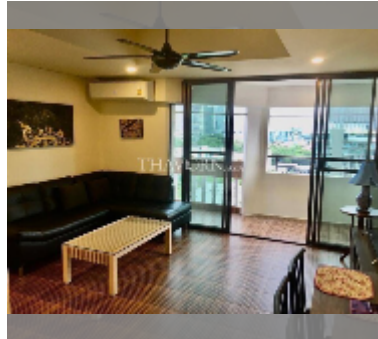

Condo for rent 1 bedroom 63 m², Jomtien Thip Condominium, Pattaya

฿ 19,000

UNIT PARAMETERS:

UID	FR-241582
type	1 bedroom
size	63m²
floor	9
view	sea view
year contract	19,000 THB / month
security deposit	2 months
quality	good
equipment: furniture, household appliances, kitchen appliances, air conditioner, internet, television, washing-machine, refrigerator	

PROJECT PARAMETERS: