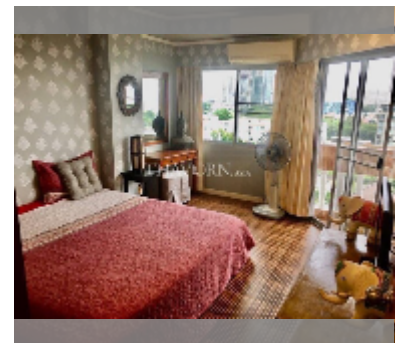

Condo for rent 1 bedroom 63 m², Jomtien Thip Condominium, Pattaya

฿ 19,000

UNIT PARAMETERS:

UID	FR-241582
type	1 bedroom
size	63m²
floor	9
view	sea view
year contract	19,000 THB / month
security deposit	2 months
quality	good
equipment: furniture, household appliances, kitchen appliances, air conditioner, internet, television, washing-machine, refrigerator	

PROJECT PARAMETERS: