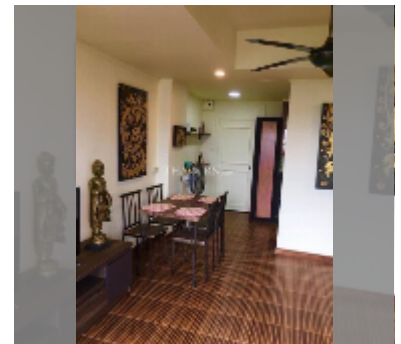

Condo for rent 1 bedroom 63 m², Jomtien Thip Condominium, Pattaya

฿ 19,000

UNIT PARAMETERS:

UID	FR-241582
type	1 bedroom
size	63m²
floor	9
view	sea view
year contract	19,000 THB / month
security deposit	2 months
quality	good
equipment: furniture, household appliances, kitchen appliances, air conditioner, internet, television, washing-machine, refrigerator	

PROJECT PARAMETERS: