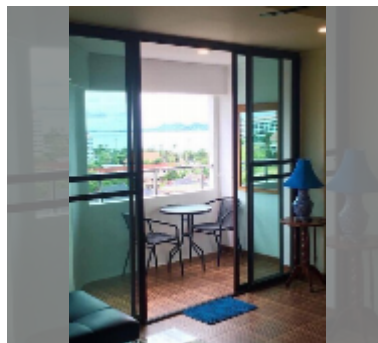

Condo for rent 1 bedroom 63 m², Jomtien Thip Condominium, Pattaya

฿ 19,000

UNIT PARAMETERS:

UID	FR-241582
type	1 bedroom
size	63m²
floor	9
view	sea view
year contract	19,000 THB / month
security deposit	2 months
quality	good
equipment: furniture, household appliances, kitchen appliances, air conditioner, internet, television, washing-machine, refrigerator	

PROJECT PARAMETERS: