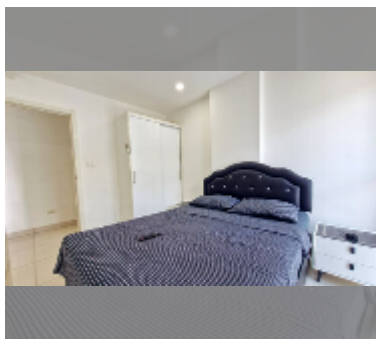

Condo for rent 1 bedroom 35 m² in Siam Oriental Plaza, Pattaya

฿ 15,000

UNIT PARAMETERS:

UID	FR-241571
type	1 bedroom
size	35m²
floor	4
view	city view
per month	25,000 THB
year contract	15,000 THB / month
security deposit	2 months
quality	good

equipment: furniture, household appliances, kitchen appliances, air conditioner, internet, television, washing-machine, refrigerator

PROJECT PARAMETERS:

district	Pratumnak
buildings	1
floors	8
built in	2016
maintenance	฿ 17,640/year

FACILITIES:

General information: lowrise, meters to beach: 400, minutes to beach: 7, pets are allowed, underground parking.

Swimming pool: rooftop pool.

Chill zone: rooftop chillout.

Health zone: gym, sauna.

Other: CCTV, security.