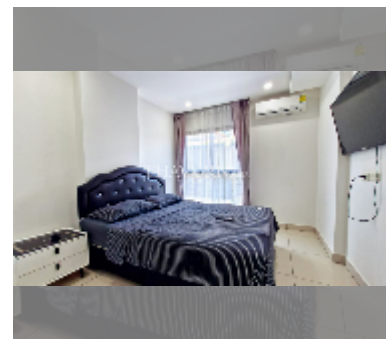

Condo for rent 1 bedroom 35 m² in Siam Oriental Plaza, Pattaya

฿ 15,000

UNIT PARAMETERS:

UID	FR-241571
type	1 bedroom
size	35m²
floor	4
view	city view
per month	25,000 THB
year contract	15,000 THB / month
security deposit	2 months
quality	good

equipment: furniture, household appliances, kitchen appliances, air conditioner, internet, television, washing-machine, refrigerator

PROJECT PARAMETERS:

district	Pratumnak
buildings	1
floors	8
built in	2016
maintenance	฿ 17,640/year

FACILITIES:

General information: lowrise, meters to beach: 400, minutes to beach: 7, pets are allowed, underground parking.

Swimming pool: rooftop pool.

Chill zone: rooftop chillout.

Health zone: gym, sauna.

Other: CCTV, security.