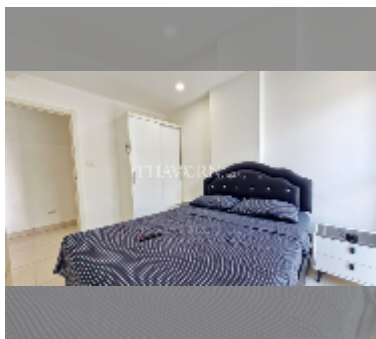

Condo for rent 1 bedroom 35 m² in Siam Oriental Plaza, Pattaya

฿ 15,000

UNIT PARAMETERS:

UID	FR-241571
type	1 bedroom
size	35m²
floor	4
view	city view
per month	25,000 THB
year contract	15,000 THB / month
security deposit	2 months
quality	good

equipment: furniture, household appliances, kitchen appliances, air conditioner, internet, television, washing-machine, refrigerator

PROJECT PARAMETERS:

district	Pratumnak
buildings	1
floors	8
built in	2016
maintenance	฿ 17,640/year

FACILITIES:

General information: lowrise, meters to beach: 400, minutes to beach: 7, pets are allowed, underground parking.

Swimming pool: rooftop pool.

Chill zone: rooftop chillout.

Health zone: gym, sauna.

Other: CCTV, security.