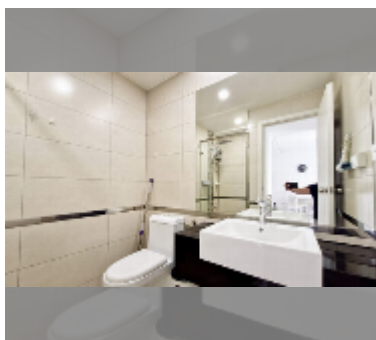

Condo for rent 1 bedroom 35 m² in Siam Oriental Plaza, Pattaya

฿ 15,000

UNIT PARAMETERS:

UID	FR-241571
type	1 bedroom
size	35m²
floor	4
view	city view
per month	25,000 THB
year contract	15,000 THB / month
security deposit	2 months
quality	good

equipment: furniture, household appliances, kitchen appliances, air conditioner, internet, television, washing-machine, refrigerator

PROJECT PARAMETERS:

district	Pratumnak
buildings	1
floors	8
built in	2016
maintenance	฿ 17,640/year

FACILITIES:

General information: lowrise, meters to beach: 400, minutes to beach: 7, pets are allowed, underground parking.

Swimming pool: rooftop pool.

Chill zone: rooftop chillout.

Health zone: gym, sauna.

Other: CCTV, security.