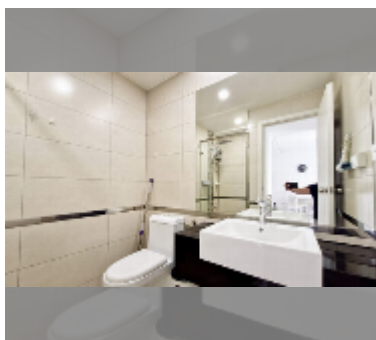

### UNIT PARAMETERS:

UID	FR-241571
type	1 bedroom
size	35m <sup>2</sup>
floor	4
view	city view
per month	25,000 THB
year contract	15,000 THB / month
security deposit	2 months
quality	good

equipment: furniture, household appliances, kitchen appliances, air conditioner, internet, television, washing-machine, refrigerator

### FACILITIES:

General information: lowrise, meters to beach: 400, minutes to beach: 7, pets are allowed, underground parking.

Swimming pool: rooftop pool.

Chill zone: rooftop chillout.

Health zone: gym, sauna.