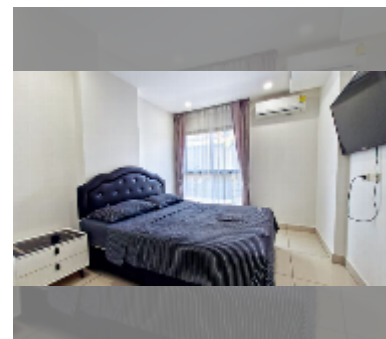

Condo for rent 1 bedroom 35 m² in Siam Oriental Plaza, Pattaya

฿ 15,000

UNIT PARAMETERS:

UID	FR-241571
type	1 bedroom
size	35m²
floor	4
view	city view
per month	25,000 THB
year contract	15,000 THB / month
security deposit	2 months
quality	good

equipment: furniture, household appliances, kitchen appliances, air conditioner, internet, television, washing-machine, refrigerator

PROJECT PARAMETERS:

district	Pratumnak
buildings	1
floors	8
built in	2016
maintenance	฿ 17,640/year

FACILITIES:

General information: lowrise, meters to beach: 400, minutes to beach: 7, pets are allowed, underground parking.

Swimming pool: rooftop pool.

Chill zone: rooftop chillout.

Health zone: gym, sauna.

Other: CCTV, security.