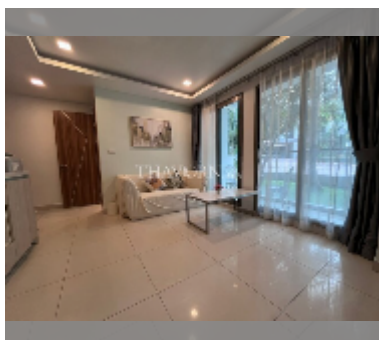

Condo for rent 2 bedroom 50 m² in Arcadia Beach Resort, Pattaya

฿ 20,000

UNIT PARAMETERS:

UID	FR-241496
type	2 bedroom
size	50m²
floor	1
view	garden view
per month	30,000 THB
year contract	20,000 THB / month
security deposit	2 months
quality	good
equipment: furniture, household appliances, kitchen appliances, air conditioner, television, washing-machine, refrigerator	

PROJECT PARAMETERS:

district	Thappraya
buildings	4
floors	8
built in	2017
maintenance	฿ 24,000/year

FACILITIES:

General information: resort, underground parking.

Swimming pool: swimming pool, rooftop pool, sunbathing area.

Chill zone: chill zone, garden, rooftop chillout.

Health zone: gym, sauna, massage.

Other: reception, lobby, kids playgarden, CCTV, security, minimart.