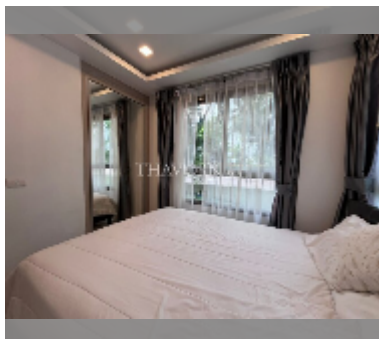

Condo for rent 2 bedroom 50 m² in Arcadia Beach Resort, Pattaya

฿ 20,000

UNIT PARAMETERS:

UID	FR-241496
type	2 bedroom
size	50m²
floor	1
view	garden view
per month	30,000 THB
year contract	20,000 THB / month
security deposit	2 months
quality	good
equipment: furniture, household appliances, kitchen appliances, air conditioner, television, washing-machine, refrigerator	

PROJECT PARAMETERS:

district	Thappraya
buildings	4
floors	8
built in	2017
maintenance	฿ 24,000/year

FACILITIES:

General information: resort, underground parking.

Swimming pool: swimming pool, rooftop pool, sunbathing area.

Chill zone: chill zone, garden, rooftop chillout.

Health zone: gym, sauna, massage.

Other: reception, lobby, kids playgarden, CCTV, security, minimart.