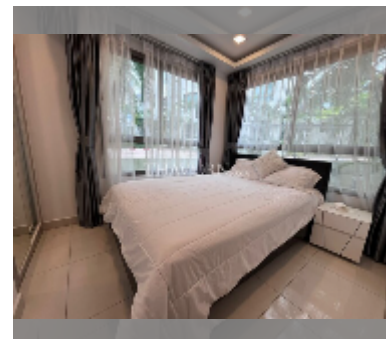

Condo for rent 2 bedroom 50 m² in Arcadia Beach Resort, Pattaya

฿ 20,000

UNIT PARAMETERS:

UID	FR-241496
type	2 bedroom
size	50m²
floor	1
view	garden view
per month	30,000 THB
year contract	20,000 THB / month
security deposit	2 months
quality	good
equipment: furniture, household appliances, kitchen appliances, air conditioner, television, washing-machine, refrigerator	

PROJECT PARAMETERS:

district	Thappraya
buildings	4
floors	8
built in	2017
maintenance	฿ 24,000/year

FACILITIES:

General information: resort, underground parking.

Swimming pool: swimming pool, rooftop pool, sunbathing area.

Chill zone: chill zone, garden, rooftop chillout.

Health zone: gym, sauna, massage.

Other: reception, lobby, kids playgarden, CCTV, security, minimart.