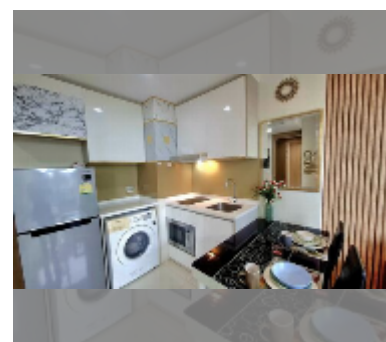

Condo for rent 1 bedroom 40 m² in The Riviera Wongamat Beach, Pattaya

฿ 20,000

UNIT PARAMETERS:

UID	FR-241431
type	1 bedroom
size	40m²
floor	4
view	pool view
year contract	20,000 THB / month
security deposit	2 months
quality	excellent
equipment: furniture, air conditioner, television, washing-machine, refrigerator	
online viewing	yes

PROJECT PARAMETERS:

district	Wongamat
buildings	2
floors	43
built in	2017
maintenance	฿ 24,000/year

FACILITIES:

General information: highrise, meters to beach: 150, minutes to beach: 3, pets are allowed, open parking, multy-level parking, covered parking.

Swimming pool: swimming pool, kids pool, rooftop pool, infinity view, water slides, waterfall, jacuzzi, pool bar .

Chill zone: chill zone, garden, rooftop chillout.

Health zone: gym, sauna, hamam, massage.

Other: reception, lobby, clubhouse, meeting room, games room, kids playgarden, CCTV, security, laundry.