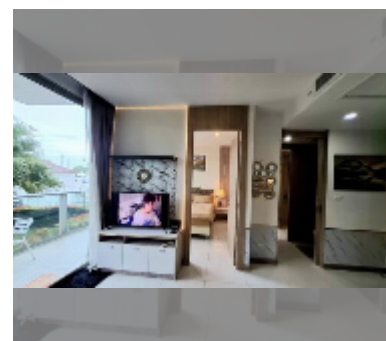

Condo for rent 1 bedroom 40 m² in The Riviera Wongamat Beach, Pattaya

฿ 20,000

UNIT PARAMETERS:

UID	FR-241431
type	1 bedroom
size	40m²
floor	4
view	pool view
year contract	20,000 THB / month
security deposit	2 months
quality	excellent
equipment: furniture, air conditioner, television, washing-machine, refrigerator	
online viewing	yes

PROJECT PARAMETERS:

district	Wongamat
buildings	2
floors	43
built in	2017
maintenance	฿ 24,000/year

FACILITIES:

General information: highrise, meters to beach: 150, minutes to beach: 3, pets are allowed, open parking, multy-level parking, covered parking.

Swimming pool: swimming pool, kids pool, rooftop pool, infinity view, water slides, waterfall, jacuzzi, pool bar .

Chill zone: chill zone, garden, rooftop chillout.

Health zone: gym, sauna, hamam, massage.

Other: reception, lobby, clubhouse, meeting room, games room, kids playgarden, CCTV, security, laundry.