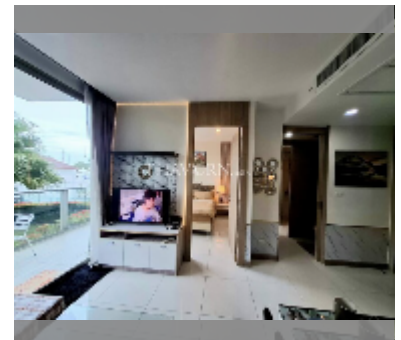

Condo for rent 1 bedroom 40 m² in The Riviera Wongamat Beach, Pattaya

฿ 20,000

UNIT PARAMETERS:

UID	FR-241431
type	1 bedroom
size	40m²
floor	4
view	pool view
year contract	20,000 THB / month
security deposit	2 months
quality	excellent
equipment: furniture, air conditioner, television, washing-machine, refrigerator	
online viewing	yes

PROJECT PARAMETERS:

district	Wongamat
buildings	2
floors	43
built in	2017
maintenance	฿ 24,000/year

FACILITIES:

General information: highrise, meters to beach: 150, minutes to beach: 3, pets are allowed, open parking, multy-level parking, covered parking.

Swimming pool: swimming pool, kids pool, rooftop pool, infinity view, water slides, waterfall, jacuzzi, pool bar .

Chill zone: chill zone, garden, rooftop chillout.

Health zone: gym, sauna, hamam, massage.

Other: reception, lobby, clubhouse, meeting room, games room, kids playgarden, CCTV, security, laundry.