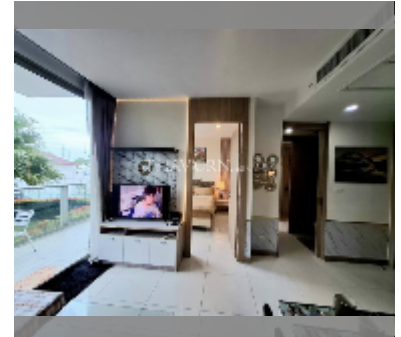

Condo for rent 1 bedroom 40 m² in The Riviera Wongamat Beach, Pattaya

฿ 20,000

UNIT PARAMETERS:

UID	FR-241431
type	1 bedroom
size	40m²
floor	4
view	pool view
year contract	20,000 THB / month
security deposit	2 months
quality	excellent
equipment: furniture, air conditioner, television, washing-machine, refrigerator	
online viewing	yes

PROJECT PARAMETERS:

district	Wongamat
buildings	2
floors	43
built in	2017
maintenance	฿ 24,000/year

FACILITIES:

General information: highrise, meters to beach: 150, minutes to beach: 3, pets are allowed, open parking, multy-level parking, covered parking.

Swimming pool: swimming pool, kids pool, rooftop pool, infinity view, water slides, waterfall, jacuzzi, pool bar .

Chill zone: chill zone, garden, rooftop chillout.

Health zone: gym, sauna, hamam, massage.

Other: reception, lobby, clubhouse, meeting room, games room, kids playgarden, CCTV, security, laundry.