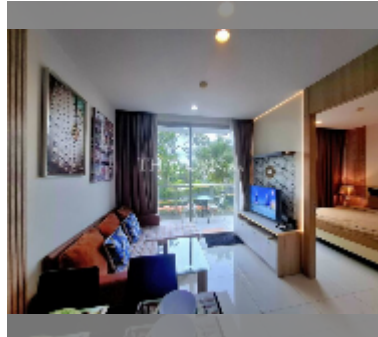

Condo for rent 1 bedroom 40 m² in The Riviera Wongamat Beach, Pattaya

฿ 20,000

UNIT PARAMETERS:

UID	FR-241431
type	1 bedroom
size	40m²
floor	4
view	pool view
year contract	20,000 THB / month
security deposit	2 months
quality	excellent
equipment: furniture, air conditioner, television, washing-machine, refrigerator	
online viewing	yes

PROJECT PARAMETERS:

district	Wongamat
buildings	2
floors	43
built in	2017
maintenance	฿ 24,000/year

FACILITIES:

General information: highrise, meters to beach: 150, minutes to beach: 3, pets are allowed, open parking, multy-level parking, covered parking.

Swimming pool: swimming pool, kids pool, rooftop pool, infinity view, water slides, waterfall, jacuzzi, pool bar .

Chill zone: chill zone, garden, rooftop chillout.

Health zone: gym, sauna, hamam, massage.

Other: reception, lobby, clubhouse, meeting room, games room, kids playgarden, CCTV, security, laundry.