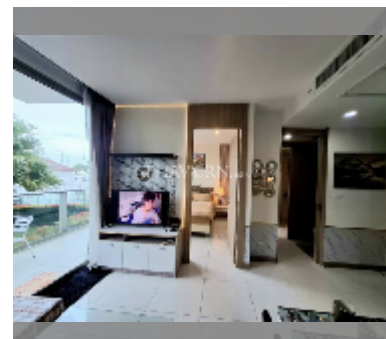

Condo for rent 1 bedroom 40 m² in The Riviera Wongamat Beach, Pattaya

฿ 20,000

UNIT PARAMETERS:

UID	FR-241431
type	1 bedroom
size	40m²
floor	4
view	pool view
year contract	20,000 THB / month
security deposit	2 months
quality	excellent
equipment: furniture, air conditioner, television, washing-machine, refrigerator	
online viewing	yes

PROJECT PARAMETERS:

district	Wongamat
buildings	2
floors	43
built in	2017
maintenance	฿ 24,000/year

FACILITIES:

General information: highrise, meters to beach: 150, minutes to beach: 3, pets are allowed, open parking, multy-level parking, covered parking.

Swimming pool: swimming pool, kids pool, rooftop pool, infinity view, water slides, waterfall, jacuzzi, pool bar .

Chill zone: chill zone, garden, rooftop chillout.

Health zone: gym, sauna, hamam, massage.

Other: reception, lobby, clubhouse, meeting room, games room, kids playgarden, CCTV, security, laundry.