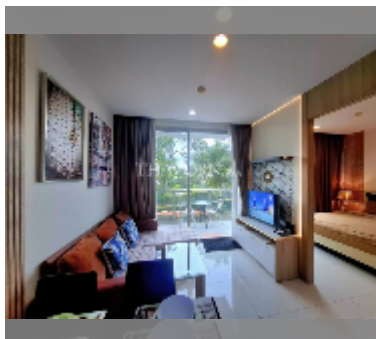

Condo for rent 1 bedroom 40 m² in The Riviera Wongamat Beach, Pattaya

฿ 20,000

UNIT PARAMETERS:

UID	FR-241431
type	1 bedroom
size	40m²
floor	4
view	pool view
year contract	20,000 THB / month
security deposit	2 months
quality	excellent
equipment: furniture, air conditioner, television, washing-machine, refrigerator	
online viewing	yes

PROJECT PARAMETERS:

district	Wongamat
buildings	2
floors	43
built in	2017
maintenance	฿ 24,000/year

FACILITIES:

General information: highrise, meters to beach: 150, minutes to beach: 3, pets are allowed, open parking, multy-level parking, covered parking.

Swimming pool: swimming pool, kids pool, rooftop pool, infinity view, water slides, waterfall, jacuzzi, pool bar .

Chill zone: chill zone, garden, rooftop chillout.

Health zone: gym, sauna, hamam, massage.

Other: reception, lobby, clubhouse, meeting room, games room, kids playgarden, CCTV, security, laundry.