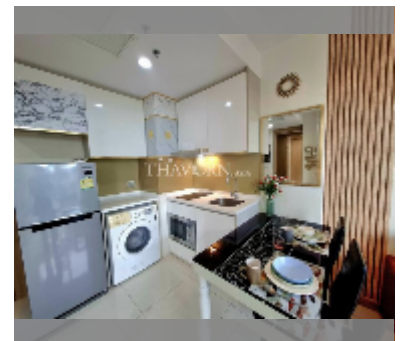

Condo for rent 1 bedroom 40 m² in The Riviera Wongamat Beach, Pattaya

฿ 20,000

UNIT PARAMETERS:

UID	FR-241431
type	1 bedroom
size	40m²
floor	4
view	pool view
year contract	20,000 THB / month
security deposit	2 months
quality	excellent
equipment: furniture, air conditioner, television, washing-machine, refrigerator	
online viewing	yes

PROJECT PARAMETERS:

district	Wongamat
buildings	2
floors	43
built in	2017
maintenance	฿ 24,000/year

FACILITIES:

General information: highrise, meters to beach: 150, minutes to beach: 3, pets are allowed, open parking, multy-level parking, covered parking.

Swimming pool: swimming pool, kids pool, rooftop pool, infinity view, water slides, waterfall, jacuzzi, pool bar .

Chill zone: chill zone, garden, rooftop chillout.

Health zone: gym, sauna, hamam, massage.

Other: reception, lobby, clubhouse, meeting room, games room, kids playgarden, CCTV, security, laundry.