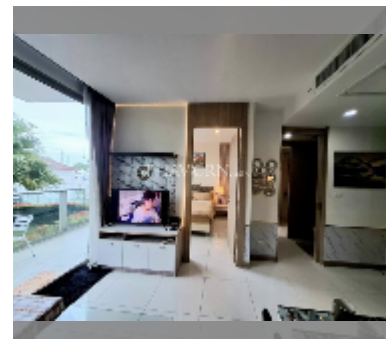

Condo for rent 1 bedroom 40 m² in The Riviera Wongamat Beach, Pattaya

฿ 20,000

UNIT PARAMETERS:

UID	FR-241431
type	1 bedroom
size	40m²
floor	4
view	pool view
year contract	20,000 THB / month
security deposit	2 months
quality	excellent
equipment: furniture, air conditioner, television, washing-machine, refrigerator	
online viewing	yes

PROJECT PARAMETERS:

district	Wongamat
buildings	2
floors	43
built in	2017
maintenance	฿ 24,000/year

FACILITIES:

General information: highrise, meters to beach: 150, minutes to beach: 3, pets are allowed, open parking, multy-level parking, covered parking.

Swimming pool: swimming pool, kids pool, rooftop pool, infinity view, water slides, waterfall, jacuzzi, pool bar .

Chill zone: chill zone, garden, rooftop chillout.

Health zone: gym, sauna, hamam, massage.

Other: reception, lobby, clubhouse, meeting room, games room, kids playgarden, CCTV, security, laundry.