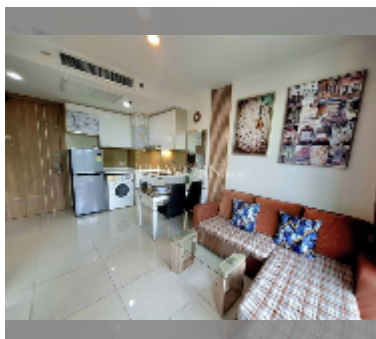

Condo for rent 1 bedroom 40 m² in The Riviera Wongamat Beach, Pattaya

฿ 20,000

UNIT PARAMETERS:

UID	FR-241431
type	1 bedroom
size	40m²
floor	4
view	pool view
year contract	20,000 THB / month
security deposit	2 months
quality	excellent
equipment: furniture, air conditioner, television, washing-machine, refrigerator	
online viewing	yes

PROJECT PARAMETERS:

district	Wongamat
buildings	2
floors	43
built in	2017
maintenance	฿ 24,000/year

FACILITIES:

General information: highrise, meters to beach: 150, minutes to beach: 3, pets are allowed, open parking, multy-level parking, covered parking.

Swimming pool: swimming pool, kids pool, rooftop pool, infinity view, water slides, waterfall, jacuzzi, pool bar .

Chill zone: chill zone, garden, rooftop chillout.

Health zone: gym, sauna, hamam, massage.

Other: reception, lobby, clubhouse, meeting room, games room, kids playgarden, CCTV, security, laundry.