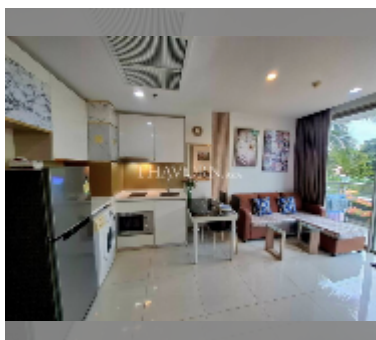

Condo for rent 1 bedroom 40 m² in The Riviera Wongamat Beach, Pattaya

฿ 20,000

UNIT PARAMETERS:

UID	FR-241431
type	1 bedroom
size	40m²
floor	4
view	pool view
year contract	20,000 THB / month
security deposit	2 months
quality	excellent
equipment: furniture, air conditioner, television, washing-machine, refrigerator	
online viewing	yes

PROJECT PARAMETERS:

district	Wongamat
buildings	2
floors	43
built in	2017
maintenance	฿ 24,000/year

FACILITIES:

General information: highrise, meters to beach: 150, minutes to beach: 3, pets are allowed, open parking, multy-level parking, covered parking.

Swimming pool: swimming pool, kids pool, rooftop pool, infinity view, water slides, waterfall, jacuzzi, pool bar .

Chill zone: chill zone, garden, rooftop chillout.

Health zone: gym, sauna, hamam, massage.

Other: reception, lobby, clubhouse, meeting room, games room, kids playgarden, CCTV, security, laundry.