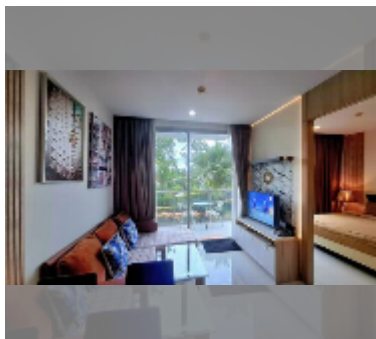

Condo for rent 1 bedroom 40 m² in The Riviera Wongamat Beach, Pattaya

฿ 20,000

UNIT PARAMETERS:

UID	FR-241431
type	1 bedroom
size	40m²
floor	4
view	pool view
year contract	20,000 THB / month
security deposit	2 months
quality	excellent
equipment: furniture, air conditioner, television, washing-machine, refrigerator	
online viewing	yes

PROJECT PARAMETERS:

district	Wongamat
buildings	2
floors	43
built in	2017
maintenance	฿ 24,000/year

FACILITIES:

General information: highrise, meters to beach: 150, minutes to beach: 3, pets are allowed, open parking, multy-level parking, covered parking.

Swimming pool: swimming pool, kids pool, rooftop pool, infinity view, water slides, waterfall, jacuzzi, pool bar .

Chill zone: chill zone, garden, rooftop chillout.

Health zone: gym, sauna, hamam, massage.

Other: reception, lobby, clubhouse, meeting room, games room, kids playgarden, CCTV, security, laundry.