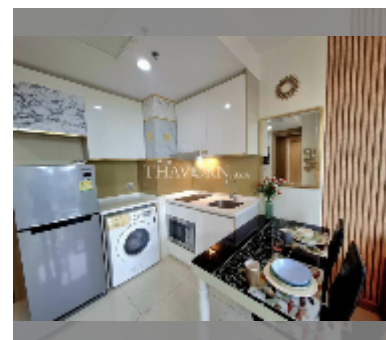

Condo for rent 1 bedroom 40 m² in The Riviera Wongamat Beach, Pattaya

฿ 20,000

UNIT PARAMETERS:

UID	FR-241431
type	1 bedroom
size	40m²
floor	4
view	pool view
year contract	20,000 THB / month
security deposit	2 months
quality	excellent
equipment: furniture, air conditioner, television, washing-machine, refrigerator	
online viewing	yes

PROJECT PARAMETERS:

district	Wongamat
buildings	2
floors	43
built in	2017
maintenance	฿ 24,000/year

FACILITIES:

General information: highrise, meters to beach: 150, minutes to beach: 3, pets are allowed, open parking, multy-level parking, covered parking.

Swimming pool: swimming pool, kids pool, rooftop pool, infinity view, water slides, waterfall, jacuzzi, pool bar .

Chill zone: chill zone, garden, rooftop chillout.

Health zone: gym, sauna, hamam, massage.

Other: reception, lobby, clubhouse, meeting room, games room, kids playgarden, CCTV, security, laundry.