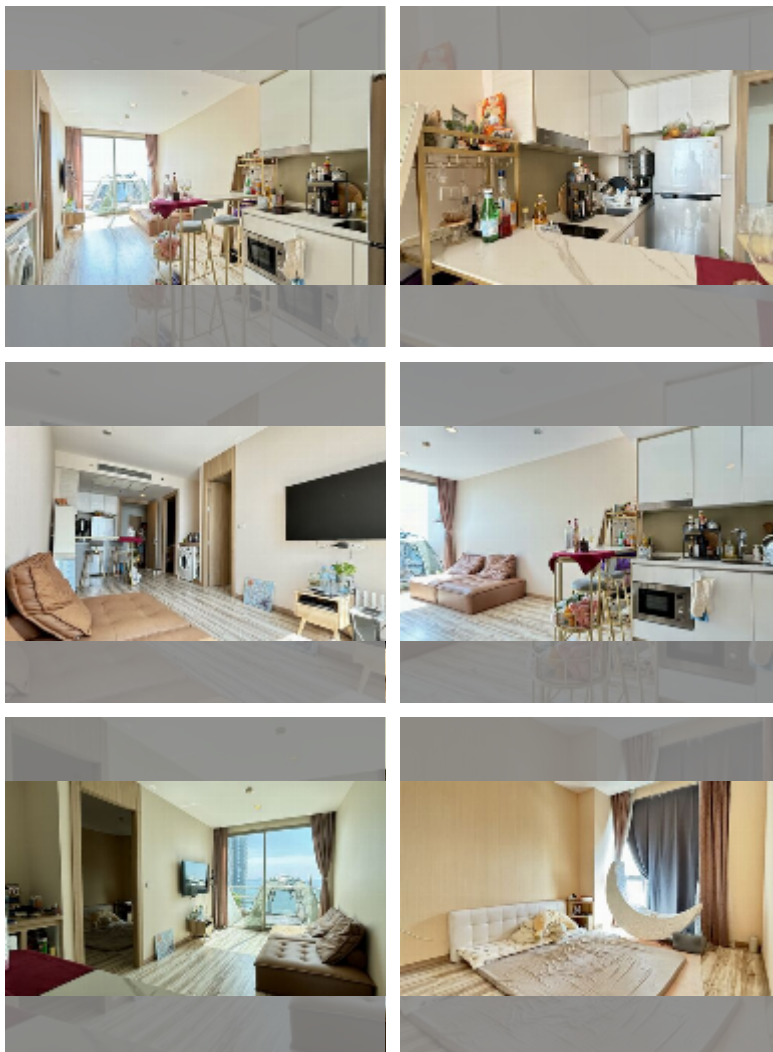

Condo for rent 1 bedroom 49 m² in The Riviera Wongamat Beach, Pattaya

฿ 30,000

UNIT PARAMETERS:

UID	FR-241423
type	1 bedroom
size	49m²
floor	15
view	sea view
per month	30,000 THB
security deposit	no have
quality	excellent
equipment: furniture, household appliances, kitchen appliances, television, washing-machine, refrigerator	

PROJECT PARAMETERS:

district	Wongamat
buildings	2
floors	43
built in	2017
maintenance	฿ 29,400/year

FACILITIES:

General information: highrise, meters to beach: 150, minutes to beach: 3, pets are allowed, open parking, multy-level parking, covered parking.

Swimming pool: swimming pool, kids pool, rooftop pool, infinity view, water slides, waterfall, jacuzzi, pool bar .

Chill zone: chill zone, garden, rooftop chillout.

Health zone: gym, sauna, hamam, massage.

Other: reception, lobby, clubhouse, meeting room, games room, kids playgarden, CCTV, security, laundry.