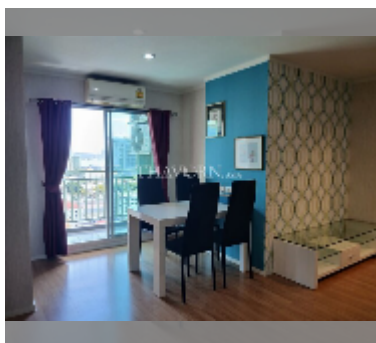

Condo for rent 2 bedroom 64 m² in Lumpini Ville Naklua - Wongamat, Pattaya

฿ 29,000

UNIT PARAMETERS:

UID	FR-241370
type	2 bedroom
size	64m²
floor	17
view	partial sea view
year contract	29,000 THB / month
security deposit	2 months
quality	good
equipment: furniture, household appliances, kitchen appliances, air conditioner, television, refrigerator	

PROJECT PARAMETERS:

district	Wongamat
buildings	3
floors	30
built in	2014
maintenance	฿ 19,200/year

FACILITIES:

General information: highrise, multy-level parking, covered parking.

Swimming pool: swimming pool.

Chill zone: chill zone, garden.

Health zone: gym.

Other: reception, lobby, clubhouse, kids playgarden, CCTV, security, laundry.