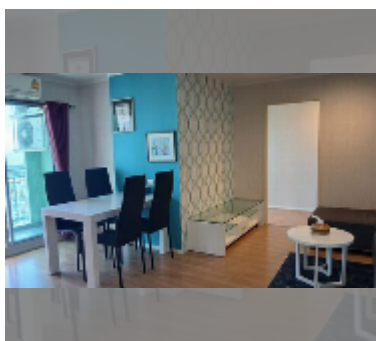

Condo for rent 2 bedroom 64 m² in Lumpini Ville Naklua - Wongamat, Pattaya

฿ 29,000

UNIT PARAMETERS:

UID	FR-241370
type	2 bedroom
size	64m²
floor	17
view	partial sea view
year contract	29,000 THB / month
security deposit	2 months
quality	good
equipment: furniture, household appliances, kitchen appliances, air conditioner, television, refrigerator	

PROJECT PARAMETERS:

district	Wongamat
buildings	3
floors	30
built in	2014
maintenance	฿ 19,200/year

FACILITIES:

General information: highrise, multy-level parking, covered parking.

Swimming pool: swimming pool.

Chill zone: chill zone, garden.

Health zone: gym.

Other: reception, lobby, clubhouse, kids playgarden, CCTV, security, laundry.