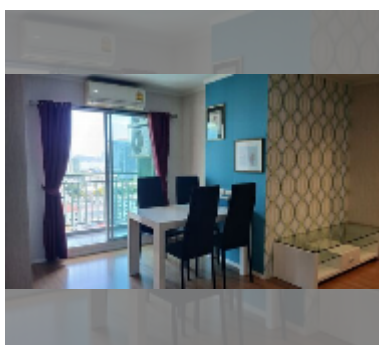

Condo for rent 2 bedroom 64 m² in Lumpini Ville Naklua - Wongamat, Pattaya

฿ 29,000

UNIT PARAMETERS:

UID	FR-241370
type	2 bedroom
size	64m²
floor	17
view	partial sea view
year contract	29,000 THB / month
security deposit	2 months
quality	good
equipment: furniture, household appliances, kitchen appliances, air conditioner, television, refrigerator	

PROJECT PARAMETERS:

district	Wongamat
buildings	3
floors	30
built in	2014
maintenance	฿ 19,200/year

FACILITIES:

General information: highrise, multy-level parking, covered parking.

Swimming pool: swimming pool.

Chill zone: chill zone, garden.

Health zone: gym.

Other: reception, lobby, clubhouse, kids playgarden, CCTV, security, laundry.