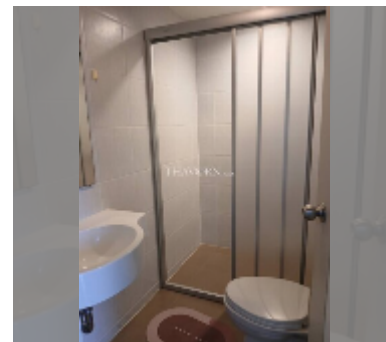

Condo for rent 2 bedroom 64 m² in Lumpini Ville Naklua - Wongamat, Pattaya

฿ 29,000

UNIT PARAMETERS:

UID	FR-241370
type	2 bedroom
size	64m²
floor	17
view	partial sea view
year contract	29,000 THB / month
security deposit	2 months
quality	good
equipment: furniture, household appliances, kitchen appliances, air conditioner, television, refrigerator	

PROJECT PARAMETERS:

district	Wongamat
buildings	3
floors	30
built in	2014
maintenance	฿ 19,200/year

FACILITIES:

General information: highrise, multy-level parking, covered parking.

Swimming pool: swimming pool.

Chill zone: chill zone, garden.

Health zone: gym.

Other: reception, lobby, clubhouse, kids playgarden, CCTV, security, laundry.