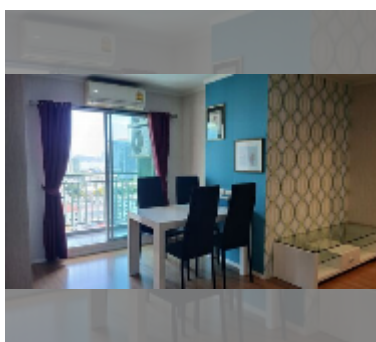

Condo for rent 2 bedroom 64 m² in Lumpini Ville Naklua - Wongamat, Pattaya

฿ 29,000

UNIT PARAMETERS:

UID	FR-241370
type	2 bedroom
size	64m²
floor	17
view	partial sea view
year contract	29,000 THB / month
security deposit	2 months
quality	good
equipment: furniture, household appliances, kitchen appliances, air conditioner, television, refrigerator	

PROJECT PARAMETERS:

district	Wongamat
buildings	3
floors	30
built in	2014
maintenance	฿ 19,200/year

FACILITIES:

General information: highrise, multy-level parking, covered parking.

Swimming pool: swimming pool.

Chill zone: chill zone, garden.

Health zone: gym.

Other: reception, lobby, clubhouse, kids playgarden, CCTV, security, laundry.