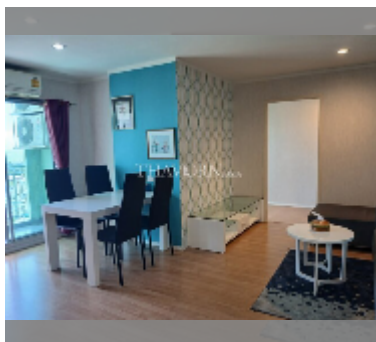

Condo for rent 2 bedroom 64 m² in Lumpini Ville Naklua - Wongamat, Pattaya

฿ 29,000

UNIT PARAMETERS:

UID	FR-241370
type	2 bedroom
size	64m²
floor	17
view	partial sea view
year contract	29,000 THB / month
security deposit	2 months
quality	good
equipment: furniture, household appliances, kitchen appliances, air conditioner, television, refrigerator	

PROJECT PARAMETERS:

district	Wongamat
buildings	3
floors	30
built in	2014
maintenance	฿ 19,200/year

FACILITIES:

General information: highrise, multy-level parking, covered parking.

Swimming pool: swimming pool.

Chill zone: chill zone, garden.

Health zone: gym.

Other: reception, lobby, clubhouse, kids playgarden, CCTV, security, laundry.