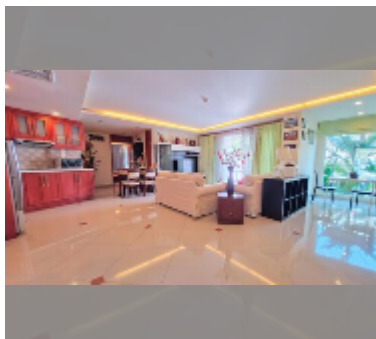

## Condo for rent 3 bedroom 116 m<sup>2</sup> in City Garden Pattaya, Pattaya

**฿ 40,000**

**UNIT PARAMETERS:**

UID	FR-241295
type	3 bedroom
size	116m <sup>2</sup>
floor	2
view	city view
year contract	40,000 THB / month
security deposit	2 months
quality	good
equipment: furniture, household appliances, kitchen appliances, air conditioner, internet, television, washing-machine, refrigerator	

**PROJECT PARAMETERS:**

district	Central Pattaya
buildings	5
floors	8
built in	2010

**FACILITIES:**

**General information:** resort, meters to beach: 1000, minutes to beach: 10, underground parking, open parking.  
**Swimming pool:** swimming pool, kids pool, rooftop pool, jacuzzi.  
**Chill zone:** chill zone, garden.  
**Health zone:** gym, sauna, hamam.  
**Other:** lobby, CCTV, security, minimart, laundry.