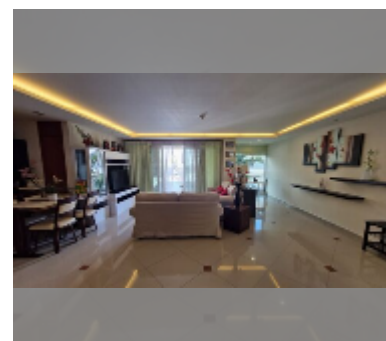

## Condo for rent 3 bedroom 116 m<sup>2</sup> in City Garden Pattaya, Pattaya

**฿ 40,000**

**UNIT PARAMETERS:**

UID	FR-241295
type	3 bedroom
size	116m <sup>2</sup>
floor	2
view	city view
year contract	40,000 THB / month
security deposit	2 months
quality	good
equipment: furniture, household appliances, kitchen appliances, air conditioner, internet, television, washing-machine, refrigerator	

**PROJECT PARAMETERS:**

district	Central Pattaya
buildings	5
floors	8
built in	2010

**FACILITIES:**

**General information:** resort, meters to beach: 1000, minutes to beach: 10, underground parking, open parking.  
**Swimming pool:** swimming pool, kids pool, rooftop pool, jacuzzi.  
**Chill zone:** chill zone, garden.  
**Health zone:** gym, sauna, hamam.  
**Other:** lobby, CCTV, security, minimart, laundry.