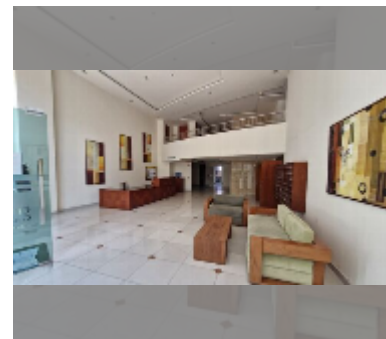

## Condo for rent 3 bedroom 116 m<sup>2</sup> in City Garden Pattaya, Pattaya

**฿ 40,000**

**UNIT PARAMETERS:**

UID	FR-241295
type	3 bedroom
size	116m <sup>2</sup>
floor	2
view	city view
year contract	40,000 THB / month
security deposit	2 months
quality	good
equipment: furniture, household appliances, kitchen appliances, air conditioner, internet, television, washing-machine, refrigerator	

**PROJECT PARAMETERS:**

district	Central Pattaya
buildings	5
floors	8
built in	2010

**FACILITIES:**

**General information:** resort, meters to beach: 1000, minutes to beach: 10, underground parking, open parking.  
**Swimming pool:** swimming pool, kids pool, rooftop pool, jacuzzi.  
**Chill zone:** chill zone, garden.  
**Health zone:** gym, sauna, hamam.  
**Other:** lobby, CCTV, security, minimart, laundry.