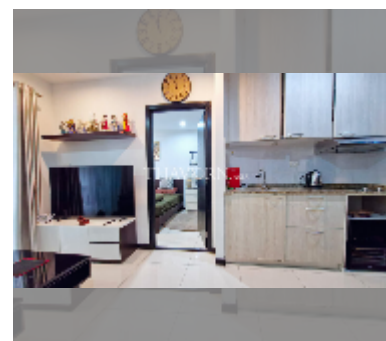

Condo for rent 1 bedroom 35 m² in Siam Oriental Elegance 2, Pattaya

฿ 15,000

UNIT PARAMETERS:

UID	FR-241291
type	1 bedroom
size	35m²
floor	2
view	city view
per month	20,000 THB
year contract	15,000 THB / month
security deposit	2 months
quality	good

equipment: furniture, household appliances, kitchen appliances, air conditioner, internet, television, washing-machine, refrigerator

PROJECT PARAMETERS:

district	Pratumnak
buildings	1
floors	8
built in	2014
maintenance	฿ 16,380/year

FACILITIES:

General information: lowrise, meters to beach: 500, minutes to beach: 10, pets are allowed, covered parking.

Swimming pool: rooftop pool.

Chill zone: garden, rooftop chillout.

Other: CCTV, security, laundry.