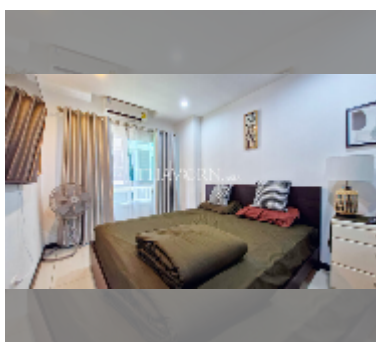

Condo for rent 1 bedroom 35 m² in Siam Oriental Elegance 2, Pattaya

฿ 15,000

UNIT PARAMETERS:

UID	FR-241291
type	1 bedroom
size	35m²
floor	2
view	city view
per month	20,000 THB
year contract	15,000 THB / month
security deposit	2 months
quality	good

equipment: furniture, household appliances, kitchen appliances, air conditioner, internet, television, washing-machine, refrigerator

PROJECT PARAMETERS:

district	Pratumnak
buildings	1
floors	8
built in	2014
maintenance	฿ 16,380/year

FACILITIES:

General information: lowrise, meters to beach: 500, minutes to beach: 10, pets are allowed, covered parking.

Swimming pool: rooftop pool.

Chill zone: garden, rooftop chillout.

Other: CCTV, security, laundry.