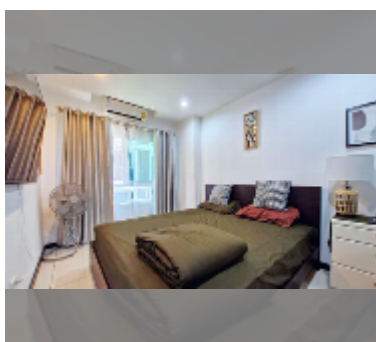

Condo for rent 1 bedroom 35 m² in Siam Oriental Elegance 2, Pattaya

฿ 15,000

UNIT PARAMETERS:

UID	FR-241291
type	1 bedroom
size	35m²
floor	2
view	city view
per month	20,000 THB
year contract	15,000 THB / month
security deposit	2 months
quality	good
equipment: furniture, household appliances, kitchen appliances, air conditioner, internet, television, washing-machine, refrigerator	

PROJECT PARAMETERS:

district	Pratumnak
buildings	1
floors	8
built in	2014
maintenance	฿ 16,380/year

FACILITIES:

General information: lowrise, meters to beach: 500, minutes to beach: 10, pets are allowed, covered parking.

Swimming pool: rooftop pool.

Chill zone: garden, rooftop chillout.

Other: CCTV, security, laundry.