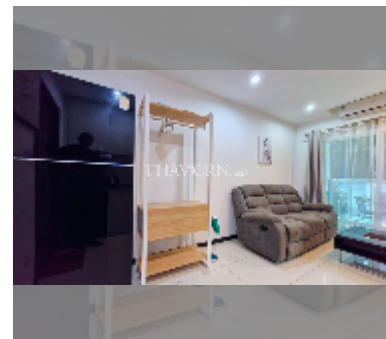

Condo for rent 1 bedroom 35 m² in Siam Oriental Elegance 2, Pattaya

฿ 15,000

UNIT PARAMETERS:

UID	FR-241291
type	1 bedroom
size	35m²
floor	2
view	city view
per month	20,000 THB
year contract	15,000 THB / month
security deposit	2 months
quality	good

equipment: furniture, household appliances, kitchen appliances, air conditioner, internet, television, washing-machine, refrigerator

PROJECT PARAMETERS:

district	Pratumnak
buildings	1
floors	8
built in	2014
maintenance	฿ 16,380/year

FACILITIES:

General information: lowrise, meters to beach: 500, minutes to beach: 10, pets are allowed, covered parking.

Swimming pool: rooftop pool.

Chill zone: garden, rooftop chillout.

Other: CCTV, security, laundry.