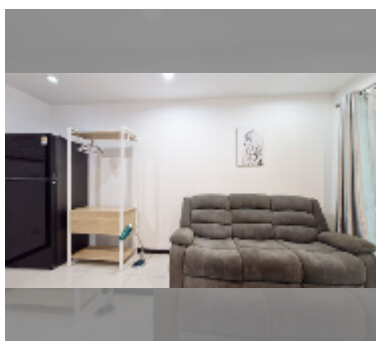

Condo for rent 1 bedroom 35 m² in Siam Oriental Elegance 2, Pattaya

฿ 15,000

UNIT PARAMETERS:

UID	FR-241291
type	1 bedroom
size	35m²
floor	2
view	city view
per month	20,000 THB
year contract	15,000 THB / month
security deposit	2 months
quality	good
equipment: furniture, household appliances, kitchen appliances, air conditioner, internet, television, washing-machine, refrigerator	

PROJECT PARAMETERS:

district	Pratumnak
buildings	1
floors	8
built in	2014
maintenance	฿ 16,380/year

FACILITIES:

General information: lowrise, meters to beach: 500, minutes to beach: 10, pets are allowed, covered parking.

Swimming pool: rooftop pool.

Chill zone: garden, rooftop chillout.

Other: CCTV, security, laundry.