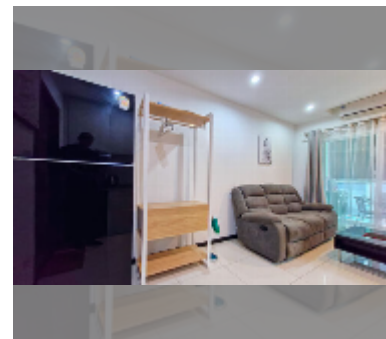

Condo for rent 1 bedroom 35 m² in Siam Oriental Elegance 2, Pattaya

฿ 15,000

UNIT PARAMETERS:

UID	FR-241291
type	1 bedroom
size	35m²
floor	2
view	city view
per month	20,000 THB
year contract	15,000 THB / month
security deposit	2 months
quality	good
equipment: furniture, household appliances, kitchen appliances, air conditioner, internet, television, washing-machine, refrigerator	

PROJECT PARAMETERS:

district	Pratumnak
buildings	1
floors	8
built in	2014
maintenance	฿ 16,380/year

FACILITIES:

General information: lowrise, meters to beach: 500, minutes to beach: 10, pets are allowed, covered parking.

Swimming pool: rooftop pool.

Chill zone: garden, rooftop chillout.

Other: CCTV, security, laundry.