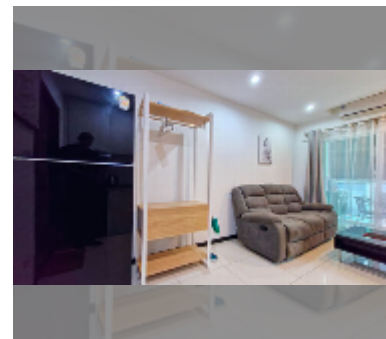

Condo for rent 1 bedroom 35 m² in Siam Oriental Elegance 2, Pattaya

฿ 15,000

UNIT PARAMETERS:

UID	FR-241291
type	1 bedroom
size	35m²
floor	2
view	city view
per month	20,000 THB
year contract	15,000 THB / month
security deposit	2 months
quality	good

equipment: furniture, household appliances, kitchen appliances, air conditioner, internet, television, washing-machine, refrigerator

PROJECT PARAMETERS:

district	Pratumnak
buildings	1
floors	8
built in	2014
maintenance	฿ 16,380/year

FACILITIES:

General information: lowrise, meters to beach: 500, minutes to beach: 10, pets are allowed, covered parking.

Swimming pool: rooftop pool.

Chill zone: garden, rooftop chillout.

Other: CCTV, security, laundry.