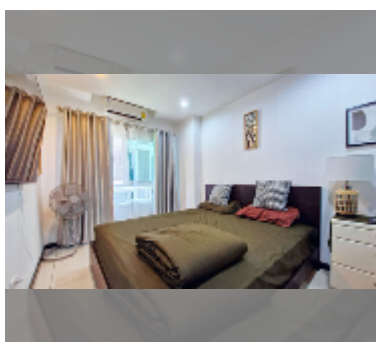

Condo for rent 1 bedroom 35 m² in Siam Oriental Elegance 2, Pattaya

฿ 15,000

UNIT PARAMETERS:

UID	FR-241291
type	1 bedroom
size	35m²
floor	2
view	city view
per month	20,000 THB
year contract	15,000 THB / month
security deposit	2 months
quality	good

equipment: furniture, household appliances, kitchen appliances, air conditioner, internet, television, washing-machine, refrigerator

PROJECT PARAMETERS:

district	Pratumnak
buildings	1
floors	8
built in	2014
maintenance	฿ 16,380/year

FACILITIES:

General information: lowrise, meters to beach: 500, minutes to beach: 10, pets are allowed, covered parking.

Swimming pool: rooftop pool.

Chill zone: garden, rooftop chillout.

Other: CCTV, security, laundry.