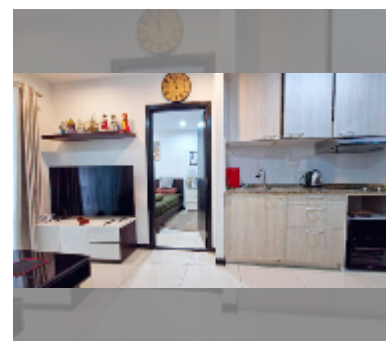

Condo for rent 1 bedroom 35 m² in Siam Oriental Elegance 2, Pattaya

฿ 15,000

UNIT PARAMETERS:

UID	FR-241291
type	1 bedroom
size	35m²
floor	2
view	city view
per month	20,000 THB
year contract	15,000 THB / month
security deposit	2 months
quality	good

equipment: furniture, household appliances, kitchen appliances, air conditioner, internet, television, washing-machine, refrigerator

PROJECT PARAMETERS:

district	Pratumnak
buildings	1
floors	8
built in	2014
maintenance	฿ 16,380/year

FACILITIES:

General information: lowrise, meters to beach: 500, minutes to beach: 10, pets are allowed, covered parking.

Swimming pool: rooftop pool.

Chill zone: garden, rooftop chillout.

Other: CCTV, security, laundry.