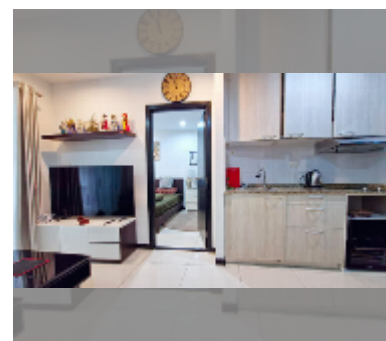

Condo for rent 1 bedroom 35 m² in Siam Oriental Elegance 2, Pattaya

฿ 15,000

UNIT PARAMETERS:

UID	FR-241291
type	1 bedroom
size	35m²
floor	2
view	city view
per month	20,000 THB
year contract	15,000 THB / month
security deposit	2 months
quality	good
equipment: furniture, household appliances, kitchen appliances, air conditioner, internet, television, washing-machine, refrigerator	

PROJECT PARAMETERS:

district	Pratumnak
buildings	1
floors	8
built in	2014
maintenance	฿ 16,380/year

FACILITIES:

General information: lowrise, meters to beach: 500, minutes to beach: 10, pets are allowed, covered parking.

Swimming pool: rooftop pool.

Chill zone: garden, rooftop chillout.

Other: CCTV, security, laundry.