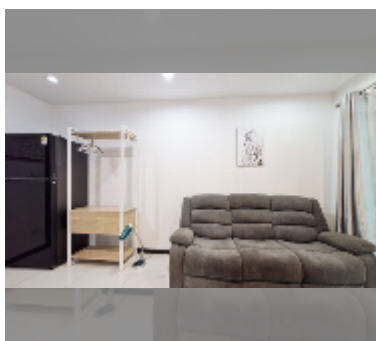

Condo for rent 1 bedroom 35 m² in Siam Oriental Elegance 2, Pattaya

฿ 15,000

UNIT PARAMETERS:

UID	FR-241291
type	1 bedroom
size	35m²
floor	2
view	city view
per month	20,000 THB
year contract	15,000 THB / month
security deposit	2 months
quality	good

equipment: furniture, household appliances, kitchen appliances, air conditioner, internet, television, washing-machine, refrigerator

PROJECT PARAMETERS:

district	Pratumnak
buildings	1
floors	8
built in	2014
maintenance	฿ 16,380/year

FACILITIES:

General information: lowrise, meters to beach: 500, minutes to beach: 10, pets are allowed, covered parking.

Swimming pool: rooftop pool.

Chill zone: garden, rooftop chillout.

Other: CCTV, security, laundry.