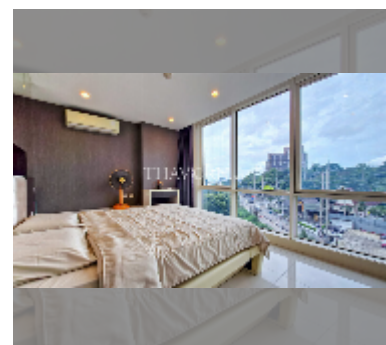

Condo for rent 1 bedroom 45 m² in The Vision, Pattaya

฿ 16,000

UNIT PARAMETERS:

UID	FR-241279
type	1 bedroom
size	45m ²
floor	6
view	partial sea view
per month	25,000 THB
year contract	16,000 THB / month
security deposit	2 months
quality	good
equipment: furniture, household appliances, kitchen appliances, smart home system, internet, television, refrigerator	

PROJECT PARAMETERS:

district	Pratumnak
buildings	1
floors	23
built in	2015

FACILITIES:

General information: highrise, meters to beach: 500, minutes to beach: 10, multy-level parking.

Swimming pool: rooftop pool, infinity view, jacuzzi.

Chill zone: rooftop chillout.

Health zone: gym, sauna.

Other: reception, lobby, CCTV, security, room service.

details