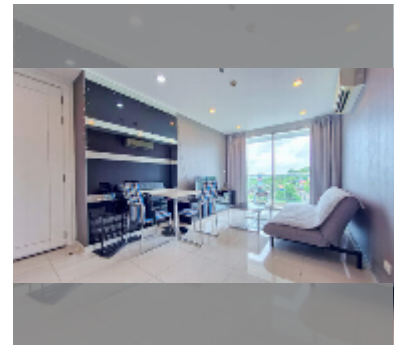

Condo for rent 1 bedroom 45 m² in The Vision, Pattaya

฿ 16,000

UNIT PARAMETERS:

UID	FR-241279
type	1 bedroom
size	45m²
floor	6
view	partial sea view
per month	25,000 THB
year contract	16,000 THB / month
security deposit	2 months
quality	good
equipment: furniture, household appliances, kitchen appliances, smart home system, internet, television, refrigerator	

PROJECT PARAMETERS:

district	Pratumnak
buildings	1
floors	23
built in	2015

FACILITIES:

General information: highrise, meters to beach: 500, minutes to beach: 10, multy-level parking.

Swimming pool: rooftop pool, infinity view, jacuzzi.

Chill zone: rooftop chillout.

Health zone: gym, sauna.

Other: reception, lobby, CCTV, security, room service.