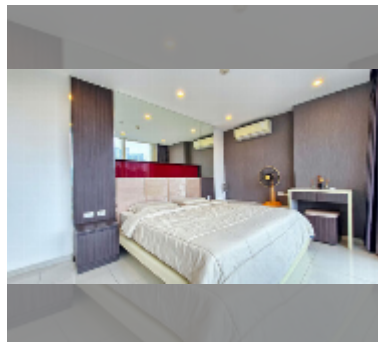

Condo for rent 1 bedroom 45 m² in The Vision, Pattaya

฿ 16,000

UNIT PARAMETERS:

UID	FR-241279
type	1 bedroom
size	45m²
floor	6
view	partial sea view
per month	25,000 THB
year contract	16,000 THB / month
security deposit	2 months
quality	good
equipment: furniture, household appliances, kitchen appliances, smart home system, internet, television, refrigerator	

PROJECT PARAMETERS:

district	Pratumnak
buildings	1
floors	23
built in	2015

FACILITIES:

General information: highrise, meters to beach: 500, minutes to beach: 10, multy-level parking.

Swimming pool: rooftop pool, infinity view, jacuzzi.

Chill zone: rooftop chillout.

Health zone: gym, sauna.

Other: reception, lobby, CCTV, security, room service.