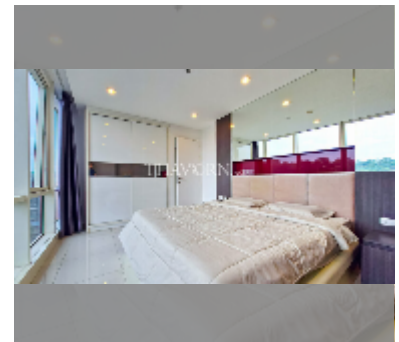

Condo for rent 1 bedroom 45 m² in The Vision, Pattaya

฿ 16,000

UNIT PARAMETERS:

UID	FR-241279
type	1 bedroom
size	45m ²
floor	6
view	partial sea view
per month	25,000 THB
year contract	16,000 THB / month
security deposit	2 months
quality	good
equipment: furniture, household appliances, kitchen appliances, smart home system, internet, television, refrigerator	

Chill zone: rooftop chillout.

Health zone: gym, sauna.

Other: reception, lobby, CCTV, security, room service.

details