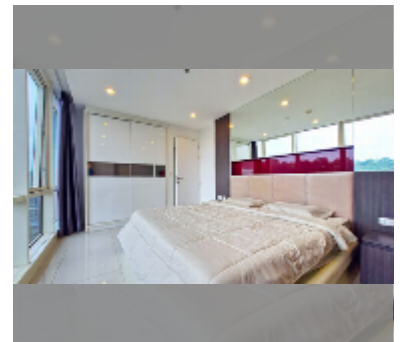

Condo for rent 1 bedroom 45 m² in The Vision, Pattaya

฿ 16,000

UNIT PARAMETERS:

UID	FR-241279
type	1 bedroom
size	45m²
floor	6
view	partial sea view
per month	25,000 THB
year contract	16,000 THB / month
security deposit	2 months
quality	good
equipment: furniture, household appliances, kitchen appliances, smart home system, internet, television, refrigerator	

PROJECT PARAMETERS:

district	Pratumnak
buildings	1
floors	23
built in	2015

FACILITIES:

General information: highrise, meters to beach: 500, minutes to beach: 10, multy-level parking.

Swimming pool: rooftop pool, infinity view, jacuzzi.

Chill zone: rooftop chillout.

Health zone: gym, sauna.

Other: reception, lobby, CCTV, security, room service.