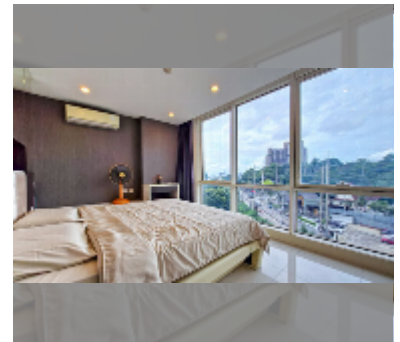

Condo for rent 1 bedroom 45 m² in The Vision, Pattaya

฿ 16,000

UNIT PARAMETERS:

UID	FR-241279
type	1 bedroom
size	45m²
floor	6
view	partial sea view
per month	25,000 THB
year contract	16,000 THB / month
security deposit	2 months
quality	good
equipment: furniture, household appliances, kitchen appliances, smart home system, internet, television, refrigerator	

PROJECT PARAMETERS:

district	Pratumnak
buildings	1
floors	23
built in	2015

FACILITIES:

General information: highrise, meters to beach: 500, minutes to beach: 10, multy-level parking.

Swimming pool: rooftop pool, infinity view, jacuzzi.

Chill zone: rooftop chillout.

Health zone: gym, sauna.

Other: reception, lobby, CCTV, security, room service.