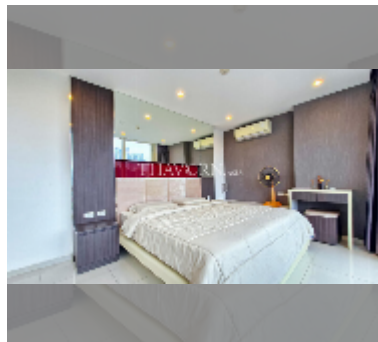

Condo for rent 1 bedroom 45 m² in The Vision, Pattaya

฿ 16,000

UNIT PARAMETERS:

UID	FR-241279
type	1 bedroom
size	45m ²
floor	6
view	partial sea view
per month	25,000 THB
year contract	16,000 THB / month
security deposit	2 months
quality	good
equipment: furniture, household appliances, kitchen appliances, smart home system, internet, television, refrigerator	

Chill zone: rooftop chillout.

Health zone: gym, sauna.

Other: reception, lobby, CCTV, security, room service.

details