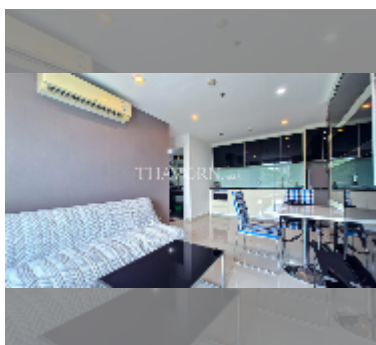

Condo for rent 1 bedroom 45 m² in The Vision, Pattaya

฿ 16,000

UNIT PARAMETERS:

UID	FR-241279
type	1 bedroom
size	45m ²
floor	6
view	partial sea view
per month	25,000 THB
year contract	16,000 THB / month
security deposit	2 months
quality	good
equipment: furniture, household appliances, kitchen appliances, smart home system, internet, television, refrigerator	

Chill zone: rooftop chillout.

Health zone: gym, sauna.

Other: reception, lobby, CCTV, security, room service.

details