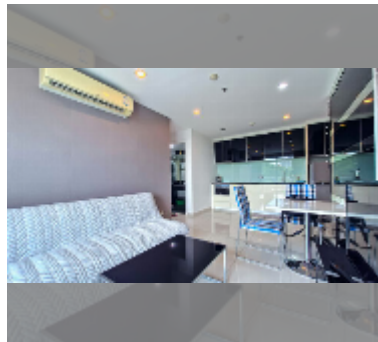

Condo for rent 1 bedroom 45 m² in The Vision, Pattaya

฿ 16,000

UNIT PARAMETERS:

UID	FR-241279
type	1 bedroom
size	45m²
floor	6
view	partial sea view
per month	25,000 THB
year contract	16,000 THB / month
security deposit	2 months
quality	good
equipment: furniture, household appliances, kitchen appliances, smart home system, internet, television, refrigerator	

PROJECT PARAMETERS:

district	Pratumnak
buildings	1
floors	23
built in	2015

FACILITIES:

General information: highrise, meters to beach: 500, minutes to beach: 10, multy-level parking.

Swimming pool: rooftop pool, infinity view, jacuzzi.

Chill zone: rooftop chillout.

Health zone: gym, sauna.

Other: reception, lobby, CCTV, security, room service.