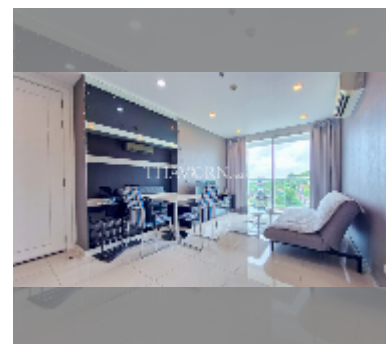

Condo for rent 1 bedroom 45 m² in The Vision, Pattaya

฿ 16,000

UNIT PARAMETERS:

UID	FR-241279
type	1 bedroom
size	45m²
floor	6
view	partial sea view
per month	25,000 THB
year contract	16,000 THB / month
security deposit	2 months
quality	good
equipment: furniture, household appliances, kitchen appliances, smart home system, internet, television, refrigerator	

PROJECT PARAMETERS:

district	Pratumnak
buildings	1
floors	23
built in	2015

FACILITIES:

General information: highrise, meters to beach: 500, minutes to beach: 10, multy-level parking.

Swimming pool: rooftop pool, infinity view, jacuzzi.

Chill zone: rooftop chillout.

Health zone: gym, sauna.

Other: reception, lobby, CCTV, security, room service.