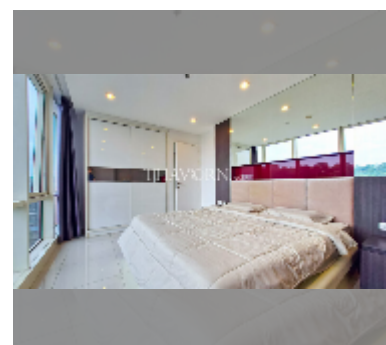

Condo for rent 1 bedroom 45 m² in The Vision, Pattaya

฿ 16,000

UNIT PARAMETERS:

UID	FR-241279
type	1 bedroom
size	45m ²
floor	6
view	partial sea view
per month	25,000 THB
year contract	16,000 THB / month
security deposit	2 months
quality	good
equipment: furniture, household appliances, kitchen appliances, smart home system, internet, television, refrigerator	

Chill zone: rooftop chillout.

Health zone: gym, sauna.

Other: reception, lobby, CCTV, security, room service.

details