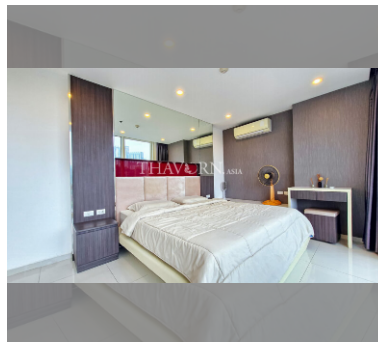

Condo for rent 1 bedroom 45 m² in The Vision, Pattaya

฿ 16,000

UNIT PARAMETERS:

UID	FR-241279
type	1 bedroom
size	45m ²
floor	6
view	partial sea view
per month	25,000 THB
year contract	16,000 THB / month
security deposit	2 months
quality	good
equipment: furniture, household appliances, kitchen appliances, smart home system, internet, television, refrigerator	

Chill zone: rooftop chillout.

Health zone: gym, sauna.

Other: reception, lobby, CCTV, security, room service.

details