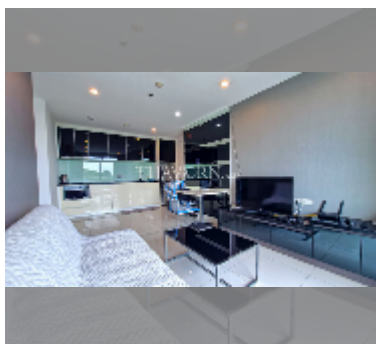

Condo for rent 1 bedroom 45 m² in The Vision, Pattaya

฿ 16,000

UNIT PARAMETERS:

UID	FR-241279
type	1 bedroom
size	45m ²
floor	6
view	partial sea view
per month	25,000 THB
year contract	16,000 THB / month
security deposit	2 months
quality	good
equipment: furniture, household appliances, kitchen appliances, smart home system, internet, television, refrigerator	

Chill zone: rooftop chillout.

Health zone: gym, sauna.

Other: reception, lobby, CCTV, security, room service.

details