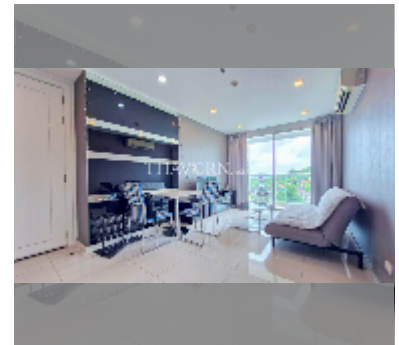

Condo for rent 1 bedroom 45 m² in The Vision, Pattaya

฿ 16,000

UNIT PARAMETERS:

UID	FR-241279
type	1 bedroom
size	45m ²
floor	6
view	partial sea view
per month	25,000 THB
year contract	16,000 THB / month
security deposit	2 months
quality	good
equipment: furniture, household appliances, kitchen appliances, smart home system, internet, television, refrigerator	

Chill zone: rooftop chillout.

Health zone: gym, sauna.

Other: reception, lobby, CCTV, security, room service.

details