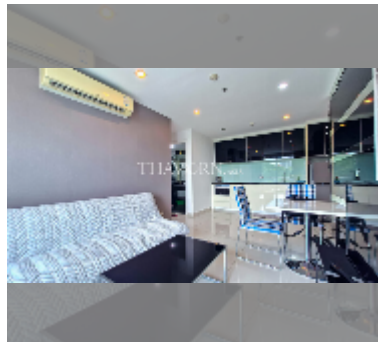

Condo for rent 1 bedroom 45 m² in The Vision, Pattaya

฿ 16,000

UNIT PARAMETERS:

UID	FR-241279
type	1 bedroom
size	45m ²
floor	6
view	partial sea view
per month	25,000 THB
year contract	16,000 THB / month
security deposit	2 months
quality	good
equipment: furniture, household appliances, kitchen appliances, smart home system, internet, television, refrigerator	

Chill zone: rooftop chillout.

Health zone: gym, sauna.

Other: reception, lobby, CCTV, security, room service.

details