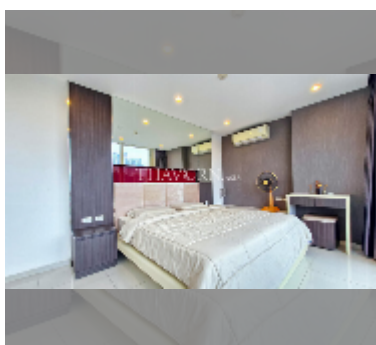

Condo for rent 1 bedroom 45 m² in The Vision, Pattaya

฿ 16,000

UNIT PARAMETERS:

UID	FR-241279
type	1 bedroom
size	45m ²
floor	6
view	partial sea view
per month	25,000 THB
year contract	16,000 THB / month
security deposit	2 months
quality	good
equipment: furniture, household appliances, kitchen appliances, smart home system, internet, television, refrigerator	

Chill zone: rooftop chillout.

Health zone: gym, sauna.

Other: reception, lobby, CCTV, security, room service.

details