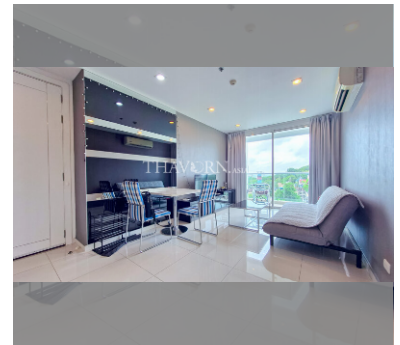

Condo for rent 1 bedroom 45 m² in The Vision, Pattaya

฿ 16,000

UNIT PARAMETERS:

UID	FR-241279
type	1 bedroom
size	45m ²
floor	6
view	partial sea view
per month	25,000 THB
year contract	16,000 THB / month
security deposit	2 months
quality	good
equipment: furniture, household appliances, kitchen appliances, smart home system, internet, television, refrigerator	

Chill zone: rooftop chillout.

Health zone: gym, sauna.

Other: reception, lobby, CCTV, security, room service.

details