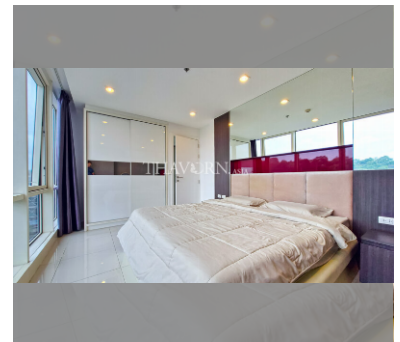

Condo for rent 1 bedroom 45 m² in The Vision, Pattaya

฿ 16,000

UNIT PARAMETERS:

UID	FR-241279
type	1 bedroom
size	45m ²
floor	6
view	partial sea view
per month	25,000 THB
year contract	16,000 THB / month
security deposit	2 months
quality	good
equipment: furniture, household appliances, kitchen appliances, smart home system, internet, television, refrigerator	

Chill zone: rooftop chillout.

Health zone: gym, sauna.

Other: reception, lobby, CCTV, security, room service.

details