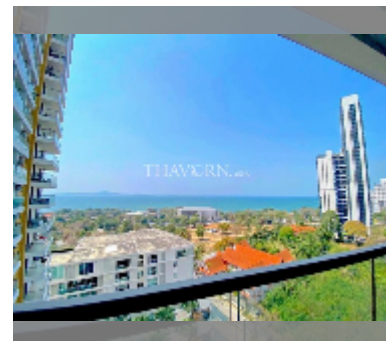

Condo for rent 1 bedroom 43 m² in The Peak Towers, Pattaya

฿ 22,000

UNIT PARAMETERS:

UID	FR-241273
type	1 bedroom
size	43m²
floor	11
view	sea view
per month	28,000 THB
year contract	22,000 THB / month
security deposit	2 months
quality	good

equipment: furniture, household appliances, kitchen appliances, air conditioner, television, washing-machine, refrigerator

PROJECT PARAMETERS:

district	Pratumnak
buildings	2
floors	30
built in	2016
maintenance	฿ 23,220/year

FACILITIES:

General information: highrise, meters to beach: 200, minutes to beach: 5, open parking, multy-level parking, covered parking.

Swimming pool: swimming pool, kids pool, rooftop pool, infinity view, water slides, jacuzzi.

Chill zone: chill zone, garden, rooftop chillout.

Health zone: gym, sauna, hamam.

Other: reception, lobby, meeting room, kids playgarden, CCTV, security.