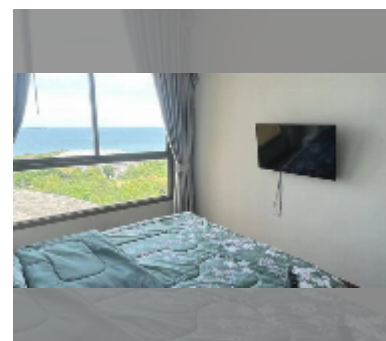

Condo for rent 1 bedroom 43 m² in The Peak Towers, Pattaya

฿ 22,000

UNIT PARAMETERS:

UID	FR-241273
type	1 bedroom
size	43m²
floor	11
view	sea view
per month	28,000 THB
year contract	22,000 THB / month
security deposit	2 months
quality	good
equipment: furniture, household appliances, kitchen appliances, air conditioner, television, washing-machine, refrigerator	

PROJECT PARAMETERS:

district	Pratumnak
buildings	2
floors	30
built in	2016
maintenance	฿ 23,220/year

FACILITIES:

General information: highrise, meters to beach: 200, minutes to beach: 5, open parking, multy-level parking, covered parking.

Swimming pool: swimming pool, kids pool, rooftop pool, infinity view, water slides, jacuzzi.

Chill zone: chill zone, garden, rooftop chillout.

Health zone: gym, sauna, hamam.

Other: reception, lobby, meeting room, kids playgarden, CCTV, security.