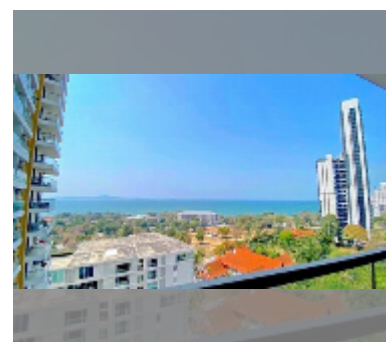

Condo for rent 1 bedroom 43 m² in The Peak Towers, Pattaya

฿ 22,000

UNIT PARAMETERS:

UID	FR-241273
type	1 bedroom
size	43m²
floor	11
view	sea view
per month	28,000 THB
year contract	22,000 THB / month
security deposit	2 months
quality	good
equipment: furniture, household appliances, kitchen appliances, air conditioner, television, washing-machine, refrigerator	

PROJECT PARAMETERS:

district	Pratumnak
buildings	2
floors	30
built in	2016
maintenance	฿ 23,220/year

FACILITIES:

General information: highrise, meters to beach: 200, minutes to beach: 5, open parking, multy-level parking, covered parking.

Swimming pool: swimming pool, kids pool, rooftop pool, infinity view, water slides, jacuzzi.

Chill zone: chill zone, garden, rooftop chillout.

Health zone: gym, sauna, hamam.

Other: reception, lobby, meeting room, kids playgarden, CCTV, security.