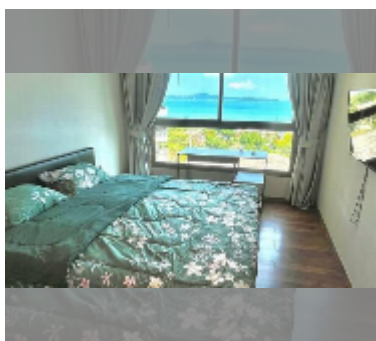

Condo for rent 1 bedroom 43 m² in The Peak Towers, Pattaya

฿ 22,000

UNIT PARAMETERS:

UID	FR-241273
type	1 bedroom
size	43m²
floor	11
view	sea view
per month	28,000 THB
year contract	22,000 THB / month
security deposit	2 months
quality	good
equipment: furniture, household appliances, kitchen appliances, air conditioner, television, washing-machine, refrigerator	

PROJECT PARAMETERS:

district	Pratumnak
buildings	2
floors	30
built in	2016
maintenance	฿ 23,220/year

FACILITIES:

General information: highrise, meters to beach: 200, minutes to beach: 5, open parking, multy-level parking, covered parking.

Swimming pool: swimming pool, kids pool, rooftop pool, infinity view, water slides, jacuzzi.

Chill zone: chill zone, garden, rooftop chillout.

Health zone: gym, sauna, hamam.

Other: reception, lobby, meeting room, kids playgarden, CCTV, security.