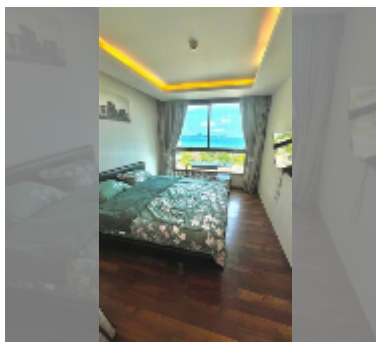

Condo for rent 1 bedroom 43 m² in The Peak Towers, Pattaya

฿ 22,000

UNIT PARAMETERS:

UID	FR-241273
type	1 bedroom
size	43m²
floor	11
view	sea view
per month	28,000 THB
year contract	22,000 THB / month
security deposit	2 months
quality	good

equipment: furniture, household appliances, kitchen appliances, air conditioner, television, washing-machine, refrigerator

PROJECT PARAMETERS:

district	Pratumnak
buildings	2
floors	30
built in	2016
maintenance	฿ 23,220/year

FACILITIES:

General information: highrise, meters to beach: 200, minutes to beach: 5, open parking, multy-level parking, covered parking.

Swimming pool: swimming pool, kids pool, rooftop pool, infinity view, water slides, jacuzzi.

Chill zone: chill zone, garden, rooftop chillout.

Health zone: gym, sauna, hamam.

Other: reception, lobby, meeting room, kids playgarden, CCTV, security.