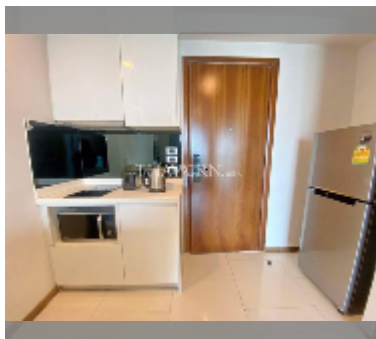

Condo for rent 1 bedroom 43 m² in The Peak Towers, Pattaya

฿ 22,000

UNIT PARAMETERS:

UID	FR-241273
type	1 bedroom
size	43m²
floor	11
view	sea view
per month	28,000 THB
year contract	22,000 THB / month
security deposit	2 months
quality	good

equipment: furniture, household appliances, kitchen appliances, air conditioner, television, washing-machine, refrigerator

PROJECT PARAMETERS:

district	Pratumnak
buildings	2
floors	30
built in	2016
maintenance	฿ 23,220/year

FACILITIES:

General information: highrise, meters to beach: 200, minutes to beach: 5, open parking, multy-level parking, covered parking.

Swimming pool: swimming pool, kids pool, rooftop pool, infinity view, water slides, jacuzzi.

Chill zone: chill zone, garden, rooftop chillout.

Health zone: gym, sauna, hamam.

Other: reception, lobby, meeting room, kids playgarden, CCTV, security.