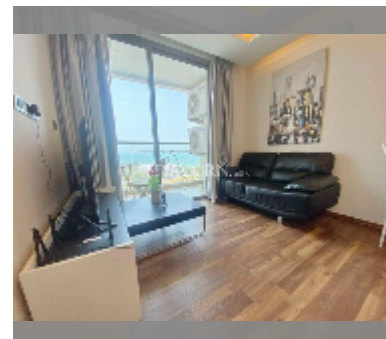

Condo for rent 1 bedroom 43 m² in The Peak Towers, Pattaya

฿ 22,000

UNIT PARAMETERS:

UID	FR-241273
type	1 bedroom
size	43m²
floor	11
view	sea view
per month	28,000 THB
year contract	22,000 THB / month
security deposit	2 months
quality	good

equipment: furniture, household appliances, kitchen appliances, air conditioner, television, washing-machine, refrigerator

PROJECT PARAMETERS:

district	Pratumnak
buildings	2
floors	30
built in	2016
maintenance	฿ 23,220/year

FACILITIES:

General information: highrise, meters to beach: 200, minutes to beach: 5, open parking, multy-level parking, covered parking.

Swimming pool: swimming pool, kids pool, rooftop pool, infinity view, water slides, jacuzzi.

Chill zone: chill zone, garden, rooftop chillout.

Health zone: gym, sauna, hamam.

Other: reception, lobby, meeting room, kids playgarden, CCTV, security.