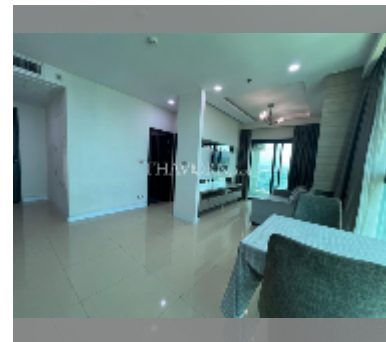

公寓 for rent 1间卧室 45 平方米 在 Dusit Grand Condo View, Pattaya

฿ 20,000

UNIT PARAMETERS:

UID	FR-241257
类型	1间卧室
面积	45平方米
楼层	36
风景	海景
年合同	20,000 THB / month
security deposit	2 months
quality	good
equipment: furniture, household appliances, kitchen appliances, air conditioner, television, washing-machine, refrigerator	

PROJECT PARAMETERS:

地区	乔木提恩
楼房	1
楼层	36
交付年份	2016
服务	B 21,600/year

FACILITIES:

一般信息: 高楼, 米到海滩: 300, 地下停车场, 室外停车场.

游泳池: 游泳池, 儿童游泳池, 瀑布, 按摩浴缸.

卫生区: 健身房.

其他: 接待, 中央电视台, 安全, 迷你超市, 洗衣店.