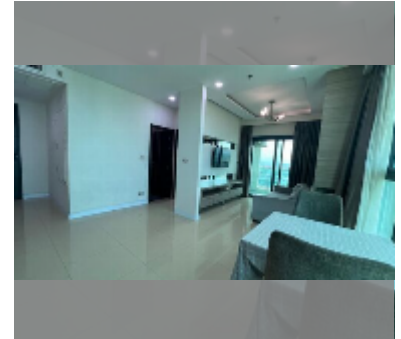

Condo for rent 1 bedroom 45 m² in Dusit Grand Condo View, Pattaya

฿ 20,000

UNIT PARAMETERS:

UID	FR-241257
type	1 bedroom
size	45m²
floor	36
view	sea view
year contract	20,000 THB / month
security deposit	2 months
quality	good
equipment: furniture, household appliances, kitchen appliances, air conditioner, television, washing-machine, refrigerator	

PROJECT PARAMETERS:

district	Jomtien
buildings	1
floors	36
built in	2016
maintenance	฿ 21,600/year

FACILITIES:

General information: highrise, meters to beach: 300, underground parking, open parking.

Swimming pool: swimming pool, kids pool, waterfall, jacuzzi.

Health zone: gym.

Other: reception, CCTV, security, minimart, laundry.