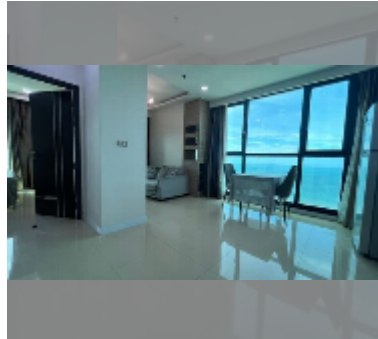

Condo for rent 1 bedroom 45 m² in Dusit Grand Condo View, Pattaya

฿ 20,000

UNIT PARAMETERS:

UID	FR-241257
type	1 bedroom
size	45m²
floor	36
view	sea view
year contract	20,000 THB / month
security deposit	2 months
quality	good
equipment: furniture, household appliances, kitchen appliances, air conditioner, television, washing-machine, refrigerator	

PROJECT PARAMETERS:

district	Jomtien
buildings	1
floors	36
built in	2016
maintenance	฿ 21,600/year

FACILITIES:

General information: highrise, meters to beach: 300, underground parking, open parking.

Swimming pool: swimming pool, kids pool, waterfall, jacuzzi.

Health zone: gym.

Other: reception, CCTV, security, minimart, laundry.