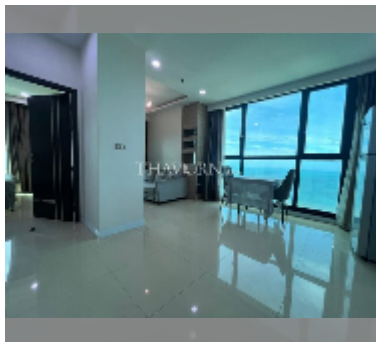

公寓 for rent 1间卧室 45 平方米 在 Dusit Grand Condo View, Pattaya

฿ 20,000

UNIT PARAMETERS:

UID	FR-241257
类型	1间卧室
面积	45平方米
楼层	36
风景	海景
年合同	20,000 THB / month
security deposit	2 months
quality	good
equipment: furniture, household appliances, kitchen appliances, air conditioner, television, washing-machine, refrigerator	

PROJECT PARAMETERS:

地区	乔木提恩
楼房	1
楼层	36
交付年份	2016
服务	B 21,600/year

FACILITIES:

一般信息: 高楼, 米到海滩: 300, 地下停车场, 室外停车场.

游泳池: 游泳池, 儿童游泳池, 瀑布, 按摩浴缸.

卫生区: 健身房.

其他: 接待, 中央电视台, 安全, 迷你超市, 洗衣店.