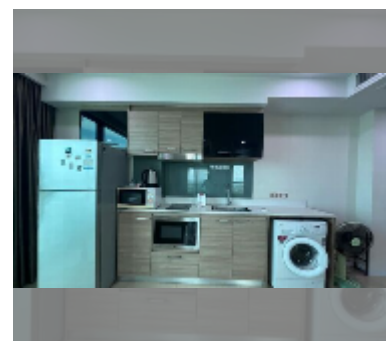

Condo for rent 1 bedroom 45 m² in Dusit Grand Condo View, Pattaya

฿ 20,000

UNIT PARAMETERS:

UID	FR-241257
type	1 bedroom
size	45m²
floor	36
view	sea view
year contract	20,000 THB / month
security deposit	2 months
quality	good

equipment: furniture, household appliances, kitchen appliances, air conditioner, television, washing-machine, refrigerator

PROJECT PARAMETERS:

district	Jomtien
buildings	1
floors	36
built in	2016
maintenance	฿ 21,600/year

FACILITIES:

General information: highrise, meters to beach: 300, underground parking, open parking.

Swimming pool: swimming pool, kids pool, waterfall, jacuzzi.

Health zone: gym.

Other: reception, CCTV, security, minimart, laundry.