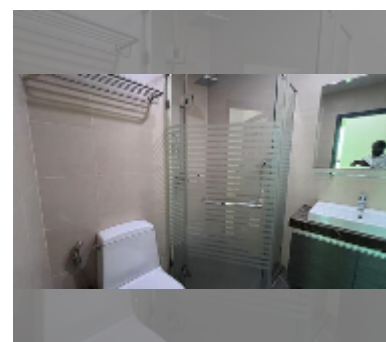

Condo for rent 1 bedroom 45 m² in Dusit Grand Condo View, Pattaya

฿ 20,000

UNIT PARAMETERS:

UID	FR-241257
type	1 bedroom
size	45m ²
floor	36
view	sea view
year contract	20,000 THB / month
security deposit	2 months
quality	good

equipment: furniture, household appliances, kitchen appliances, air conditioner, television, washing-machine, refrigerator

PROJECT PARAMETERS:

district	Jomtien
buildings	1
floors	36
built in	2016
maintenance	฿ 21,600/year

FACILITIES:

General information: highrise, meters to beach: 300, underground parking, open parking.

Swimming pool: swimming pool, kids pool, waterfall, jacuzzi.

Health zone: gym.

Other: reception, CCTV, security, minimart, laundry.