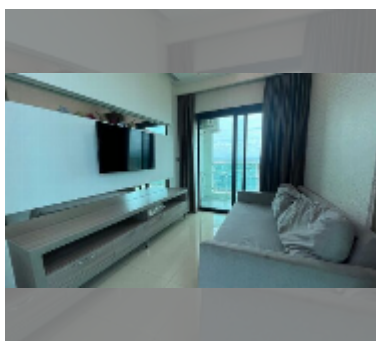

Condo for rent 1 bedroom 45 m² in Dusit Grand Condo View, Pattaya

฿ 20,000

UNIT PARAMETERS:

UID	FR-241257
type	1 bedroom
size	45m ²
floor	36
view	sea view
year contract	20,000 THB / month
security deposit	2 months
quality	good

equipment: furniture, household appliances, kitchen appliances, air conditioner, television, washing-machine, refrigerator

PROJECT PARAMETERS:

district	Jomtien
buildings	1
floors	36
built in	2016
maintenance	฿ 21,600/year

FACILITIES:

General information: highrise, meters to beach: 300, underground parking, open parking.

Swimming pool: swimming pool, kids pool, waterfall, jacuzzi.

Health zone: gym.

Other: reception, CCTV, security, minimart, laundry.