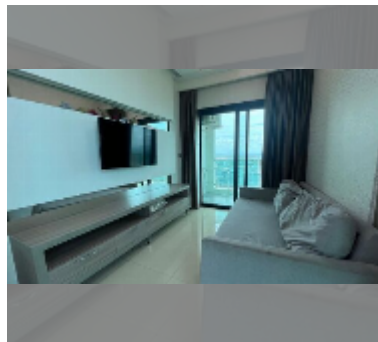

Condo for rent 1 bedroom 45 m² in Dusit Grand Condo View, Pattaya

฿ 20,000

UNIT PARAMETERS:

UID	FR-241257
type	1 bedroom
size	45m²
floor	36
view	sea view
year contract	20,000 THB / month
security deposit	2 months
quality	good
equipment: furniture, household appliances, kitchen appliances, air conditioner, television, washing-machine, refrigerator	

PROJECT PARAMETERS:

district	Jomtien
buildings	1
floors	36
built in	2016
maintenance	฿ 21,600/year

FACILITIES:

General information: highrise, meters to beach: 300, underground parking, open parking.

Swimming pool: swimming pool, kids pool, waterfall, jacuzzi.

Health zone: gym.

Other: reception, CCTV, security, minimart, laundry.