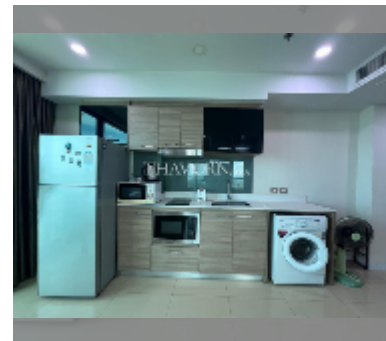

公寓 for rent 1间卧室 45 平方米 在 Dusit Grand Condo View, Pattaya

฿ 20,000

UNIT PARAMETERS:

UID	FR-241257
类型	1间卧室
面积	45平方米
楼层	36
风景	海景
年合同	20,000 THB / month
security deposit	2 months
quality	good
equipment: furniture, household appliances, kitchen appliances, air conditioner, television, washing-machine, refrigerator	

PROJECT PARAMETERS:

地区	乔木提恩
楼房	1
楼层	36
交付年份	2016
服务	B 21,600/year

FACILITIES:

一般信息: 高楼, 米到海滩: 300, 地下停车场, 室外停车场.

游泳池: 游泳池, 儿童游泳池, 瀑布, 按摩浴缸.

卫生区: 健身房.

其他: 接待, 中央电视台, 安全, 迷你超市, 洗衣店.