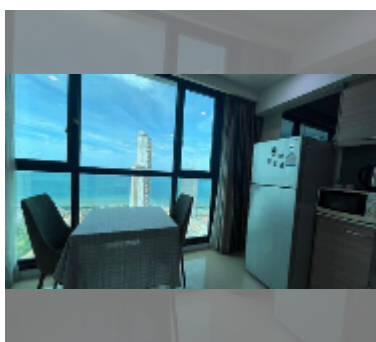

Condo for rent 1 bedroom 45 m² in Dusit Grand Condo View, Pattaya

฿ 20,000

UNIT PARAMETERS:

UID	FR-241257
type	1 bedroom
size	45m ²
floor	36
view	sea view
year contract	20,000 THB / month
security deposit	2 months
quality	good

equipment: furniture, household appliances, kitchen appliances, air conditioner, television, washing-machine, refrigerator

PROJECT PARAMETERS:

district	Jomtien
buildings	1
floors	36
built in	2016
maintenance	฿ 21,600/year

FACILITIES:

General information: highrise, meters to beach: 300, underground parking, open parking.

Swimming pool: swimming pool, kids pool, waterfall, jacuzzi.

Health zone: gym.

Other: reception, CCTV, security, minimart, laundry.