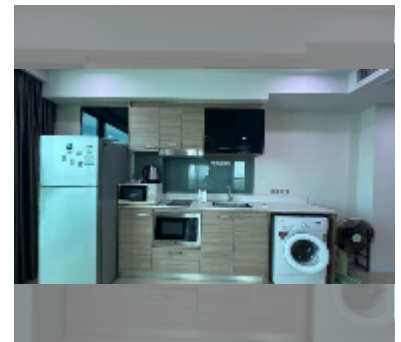

Condo for rent 1 bedroom 45 m² in Dusit Grand Condo View, Pattaya

฿ 20,000

UNIT PARAMETERS:

UID	FR-241257
type	1 bedroom
size	45m²
floor	36
view	sea view
year contract	20,000 THB / month
security deposit	2 months
quality	good
equipment: furniture, household appliances, kitchen appliances, air conditioner, television, washing-machine, refrigerator	

PROJECT PARAMETERS:

district	Jomtien
buildings	1
floors	36
built in	2016
maintenance	฿ 21,600/year

FACILITIES:

General information: highrise, meters to beach: 300, underground parking, open parking.

Swimming pool: swimming pool, kids pool, waterfall, jacuzzi.

Health zone: gym.

Other: reception, CCTV, security, minimart, laundry.