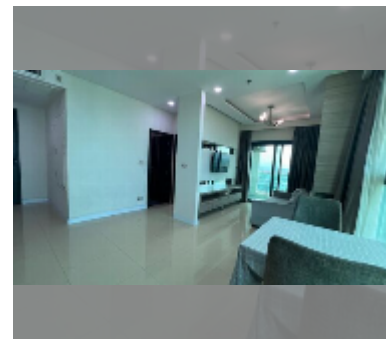

Condo for rent 1 bedroom 45 m² in Dusit Grand Condo View, Pattaya

฿ 20,000

UNIT PARAMETERS:

UID	FR-241257
type	1 bedroom
size	45m ²
floor	36
view	sea view
year contract	20,000 THB / month
security deposit	2 months
quality	good

equipment: furniture, household appliances, kitchen appliances, air conditioner, television, washing-machine, refrigerator

PROJECT PARAMETERS:

district	Jomtien
buildings	1
floors	36
built in	2016
maintenance	฿ 21,600/year

FACILITIES:

General information: highrise, meters to beach: 300, underground parking, open parking.

Swimming pool: swimming pool, kids pool, waterfall, jacuzzi.

Health zone: gym.

Other: reception, CCTV, security, minimart, laundry.