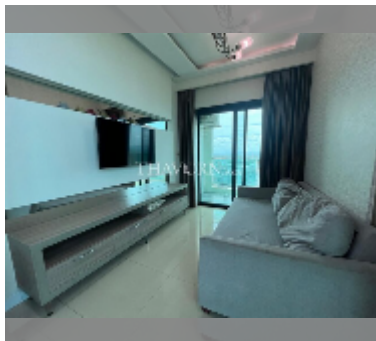

公寓 for rent 1间卧室 45 平方米 在 Dusit Grand Condo View, Pattaya

฿ 20,000

UNIT PARAMETERS:

UID	FR-241257
类型	1间卧室
面积	45平方米
楼层	36
风景	海景
年合同	20,000 THB / month
security deposit	2 months
quality	good
equipment: furniture, household appliances, kitchen appliances, air conditioner, television, washing-machine, refrigerator	

PROJECT PARAMETERS:

地区	乔木提恩
楼房	1
楼层	36
交付年份	2016
服务	B 21,600/year

FACILITIES:

一般信息: 高楼, 米到海滩: 300, 地下停车场, 室外停车场.

游泳池: 游泳池, 儿童游泳池, 瀑布, 按摩浴缸.

卫生区: 健身房.

其他: 接待, 中央电视台, 安全, 迷你超市, 洗衣店.