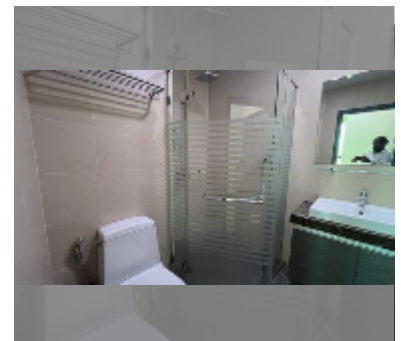

Condo for rent 1 bedroom 45 m² in Dusit Grand Condo View, Pattaya

฿ 20,000

UNIT PARAMETERS:

UID	FR-241257
type	1 bedroom
size	45m ²
floor	36
view	sea view
year contract	20,000 THB / month
security deposit	2 months
quality	good
equipment: furniture, household appliances, kitchen appliances, air conditioner, television, washing-machine, refrigerator	

PROJECT PARAMETERS:

district	Jomtien
buildings	1
floors	36
built in	2016
maintenance	฿ 21,600/year

FACILITIES:

General information: highrise, meters to beach: 300, underground parking, open parking.

Swimming pool: swimming pool, kids pool, waterfall, jacuzzi.

Health zone: gym.

Other: reception, CCTV, security, minimart, laundry.

details