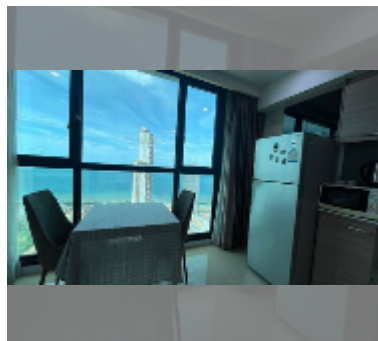

Condo for rent 1 bedroom 45 m² in Dusit Grand Condo View, Pattaya

฿ 20,000

UNIT PARAMETERS:

UID	FR-241257
type	1 bedroom
size	45m²
floor	36
view	sea view
year contract	20,000 THB / month
security deposit	2 months
quality	good
equipment: furniture, household appliances, kitchen appliances, air conditioner, television, washing-machine, refrigerator	

PROJECT PARAMETERS:

district	Jomtien
buildings	1
floors	36
built in	2016
maintenance	฿ 21,600/year

FACILITIES:

General information: highrise, meters to beach: 300, underground parking, open parking.

Swimming pool: swimming pool, kids pool, waterfall, jacuzzi.

Health zone: gym.

Other: reception, CCTV, security, minimart, laundry.