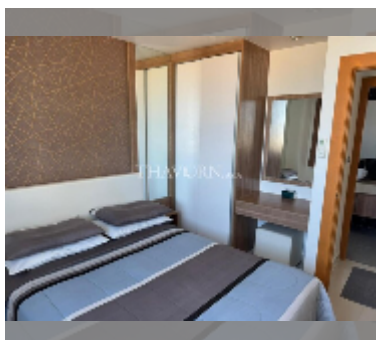

Condo for rent 1 bedroom 41 m² in Amazon Residence, Pattaya

฿ 11,000

UNIT PARAMETERS:

UID	FR-241250
type	1 bedroom
size	41m²
floor	6
view	city view
year contract	11,000 THB / month
security deposit	2 months
quality	good
equipment: furniture, household appliances, kitchen appliances, air conditioner, internet, television, washing-machine, refrigerator	

PROJECT PARAMETERS:

district	Jomtien
buildings	4
floors	8
built in	2014
maintenance	฿ 17,220/year

FACILITIES:

General information: resort, shuttle bus, open parking.

Swimming pool: swimming pool, kids pool, water slides, waterfall, jacuzzi.

Chill zone: chill zone, garden.

Health zone: gym, sauna, hamam.

Other: reception, lobby, games room, CCTV, security, minimart, laundry.