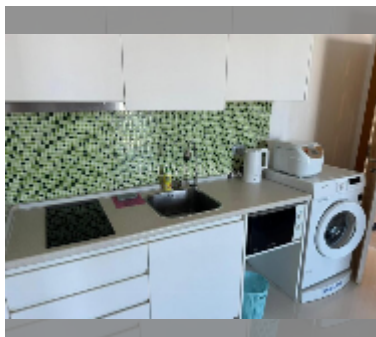

Condo for rent 1 bedroom 41 m² in Amazon Residence, Pattaya

฿ 11,000

UNIT PARAMETERS:

UID	FR-241250
type	1 bedroom
size	41m²
floor	6
view	city view
year contract	11,000 THB / month
security deposit	2 months
quality	good
equipment: furniture, household appliances, kitchen appliances, air conditioner, internet, television, washing-machine, refrigerator	

PROJECT PARAMETERS:

district	Jomtien
buildings	4
floors	8
built in	2014
maintenance	฿ 17,220/year

FACILITIES:

General information: resort, shuttle bus, open parking.

Swimming pool: swimming pool, kids pool, water slides, waterfall, jacuzzi.

Chill zone: chill zone, garden.

Health zone: gym, sauna, hamam.

Other: reception, lobby, games room, CCTV, security, minimart, laundry.