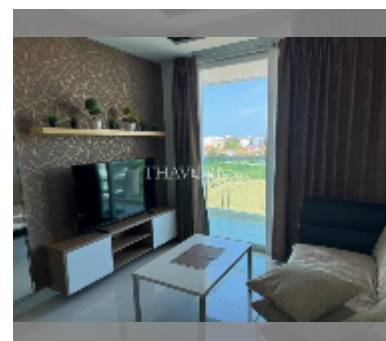

Condo for rent 1 bedroom 41 m² in Amazon Residence, Pattaya

฿ 11,000

UNIT PARAMETERS:

UID	FR-241250
type	1 bedroom
size	41m²
floor	6
view	city view
year contract	11,000 THB / month
security deposit	2 months
quality	good
equipment: furniture, household appliances, kitchen appliances, air conditioner, internet, television, washing-machine, refrigerator	

PROJECT PARAMETERS:

district	Jomtien
buildings	4
floors	8
built in	2014
maintenance	฿ 17,220/year

FACILITIES:

General information: resort, shuttle bus, open parking.

Swimming pool: swimming pool, kids pool, water slides, waterfall, jacuzzi.

Chill zone: chill zone, garden.

Health zone: gym, sauna, hamam.

Other: reception, lobby, games room, CCTV, security, minimart, laundry.