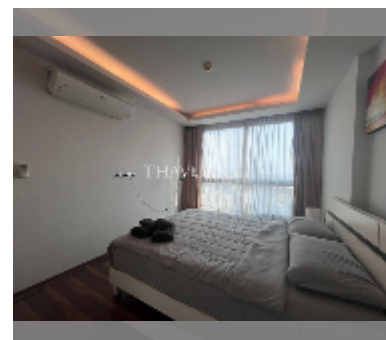

Condo for rent 1 bedroom 45 m² in The Peak Towers, Pattaya

฿ 22,000

UNIT PARAMETERS:

UID	FR-241247
type	1 bedroom
size	45m²
floor	14
view	sea view
per month	30,000 THB
year contract	22,000 THB / month
security deposit	2 months
quality	good

equipment: furniture, household appliances, kitchen appliances, air conditioner, television, washing-machine, refrigerator

PROJECT PARAMETERS:

district	Pratumnak
buildings	2
floors	30
built in	2016
maintenance	฿ 24,300/year

FACILITIES:

General information: highrise, meters to beach: 200, minutes to beach: 5, open parking, multy-level parking, covered parking.

Swimming pool: swimming pool, kids pool, rooftop pool, infinity view, water slides, jacuzzi.

Chill zone: chill zone, garden, rooftop chillout.

Health zone: gym, sauna, hamam.

Other: reception, lobby, meeting room, kids playgarden, CCTV, security.