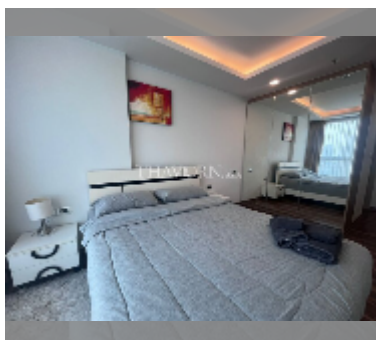

Condo for rent 1 bedroom 45 m² in The Peak Towers, Pattaya

฿ 22,000

UNIT PARAMETERS:

UID	FR-241247
type	1 bedroom
size	45m²
floor	14
view	sea view
per month	30,000 THB
year contract	22,000 THB / month
security deposit	2 months
quality	good

equipment: furniture, household appliances, kitchen appliances, air conditioner, television, washing-machine, refrigerator

PROJECT PARAMETERS:

district	Pratumnak
buildings	2
floors	30
built in	2016
maintenance	฿ 24,300/year

FACILITIES:

General information: highrise, meters to beach: 200, minutes to beach: 5, open parking, multy-level parking, covered parking.

Swimming pool: swimming pool, kids pool, rooftop pool, infinity view, water slides, jacuzzi.

Chill zone: chill zone, garden, rooftop chillout.

Health zone: gym, sauna, hamam.

Other: reception, lobby, meeting room, kids playgarden, CCTV, security.