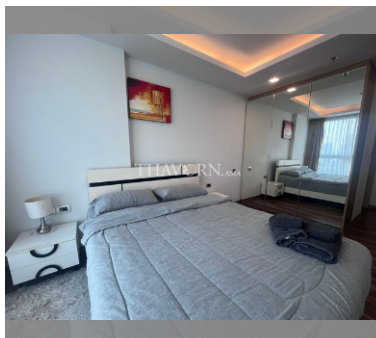

Condo for rent 1 bedroom 45 m² in The Peak Towers, Pattaya

฿ 22,000

UNIT PARAMETERS:

UID	FR-241247
type	1 bedroom
size	45m²
floor	14
view	sea view
per month	30,000 THB
year contract	22,000 THB / month
security deposit	2 months
quality	good
equipment: furniture, household appliances, kitchen appliances, air conditioner, television, washing-machine, refrigerator	

PROJECT PARAMETERS:

district	Pratumnak
buildings	2
floors	30
built in	2016
maintenance	฿ 24,300/year

FACILITIES:

General information: highrise, meters to beach: 200, minutes to beach: 5, open parking, multy-level parking, covered parking.

Swimming pool: swimming pool, kids pool, rooftop pool, infinity view, water slides, jacuzzi.

Chill zone: chill zone, garden, rooftop chillout.

Health zone: gym, sauna, hamam.

Other: reception, lobby, meeting room, kids playgarden, CCTV, security.