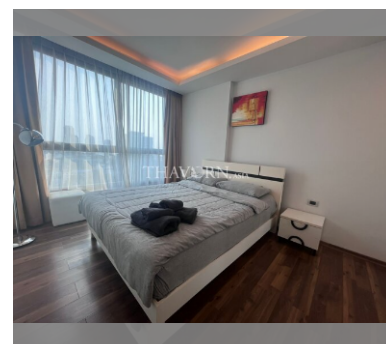

Condo for rent 1 bedroom 45 m² in The Peak Towers, Pattaya

฿ 22,000

UNIT PARAMETERS:

UID	FR-241247
type	1 bedroom
size	45m²
floor	14
view	sea view
per month	30,000 THB
year contract	22,000 THB / month
security deposit	2 months
quality	good
equipment: furniture, household appliances, kitchen appliances, air conditioner, television, washing-machine, refrigerator	

PROJECT PARAMETERS:

district	Pratumnak
buildings	2
floors	30
built in	2016
maintenance	฿ 24,300/year

FACILITIES:

General information: highrise, meters to beach: 200, minutes to beach: 5, open parking, multy-level parking, covered parking.

Swimming pool: swimming pool, kids pool, rooftop pool, infinity view, water slides, jacuzzi.

Chill zone: chill zone, garden, rooftop chillout.

Health zone: gym, sauna, hamam.

Other: reception, lobby, meeting room, kids playgarden, CCTV, security.