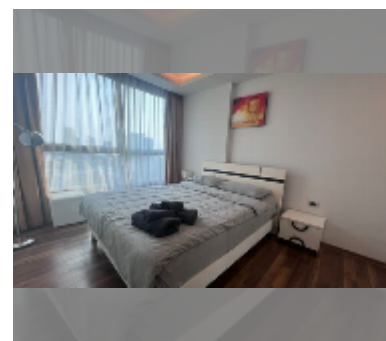

Condo for rent 1 bedroom 45 m² in The Peak Towers, Pattaya

฿ 22,000

UNIT PARAMETERS:

UID	FR-241247
type	1 bedroom
size	45m²
floor	14
view	sea view
per month	30,000 THB
year contract	22,000 THB / month
security deposit	2 months
quality	good

equipment: furniture, household appliances, kitchen appliances, air conditioner, television, washing-machine, refrigerator

PROJECT PARAMETERS:

district	Pratumnak
buildings	2
floors	30
built in	2016
maintenance	฿ 24,300/year

FACILITIES:

General information: highrise, meters to beach: 200, minutes to beach: 5, open parking, multy-level parking, covered parking.

Swimming pool: swimming pool, kids pool, rooftop pool, infinity view, water slides, jacuzzi.

Chill zone: chill zone, garden, rooftop chillout.

Health zone: gym, sauna, hamam.

Other: reception, lobby, meeting room, kids playgarden, CCTV, security.