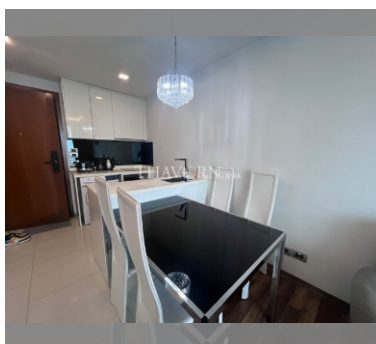

Condo for rent 1 bedroom 45 m² in The Peak Towers, Pattaya

฿ 22,000

UNIT PARAMETERS:

UID	FR-241247
type	1 bedroom
size	45m²
floor	14
view	sea view
per month	30,000 THB
year contract	22,000 THB / month
security deposit	2 months
quality	good
equipment: furniture, household appliances, kitchen appliances, air conditioner, television, washing-machine, refrigerator	

PROJECT PARAMETERS:

district	Pratumnak
buildings	2
floors	30
built in	2016
maintenance	฿ 24,300/year

FACILITIES:

General information: highrise, meters to beach: 200, minutes to beach: 5, open parking, multy-level parking, covered parking.

Swimming pool: swimming pool, kids pool, rooftop pool, infinity view, water slides, jacuzzi.

Chill zone: chill zone, garden, rooftop chillout.

Health zone: gym, sauna, hamam.

Other: reception, lobby, meeting room, kids playgarden, CCTV, security.