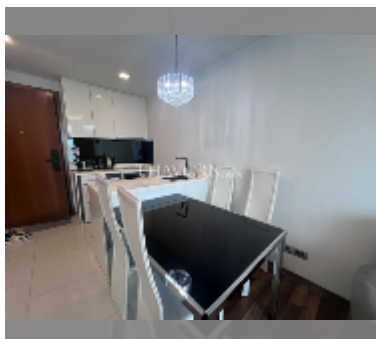

Condo for rent 1 bedroom 45 m² in The Peak Towers, Pattaya

฿ 22,000

UNIT PARAMETERS:

UID	FR-241247
type	1 bedroom
size	45m²
floor	14
view	sea view
per month	30,000 THB
year contract	22,000 THB / month
security deposit	2 months
quality	good

equipment: furniture, household appliances, kitchen appliances, air conditioner, television, washing-machine, refrigerator

PROJECT PARAMETERS:

district	Pratumnak
buildings	2
floors	30
built in	2016
maintenance	฿ 24,300/year

FACILITIES:

General information: highrise, meters to beach: 200, minutes to beach: 5, open parking, multy-level parking, covered parking.

Swimming pool: swimming pool, kids pool, rooftop pool, infinity view, water slides, jacuzzi.

Chill zone: chill zone, garden, rooftop chillout.

Health zone: gym, sauna, hamam.

Other: reception, lobby, meeting room, kids playgarden, CCTV, security.