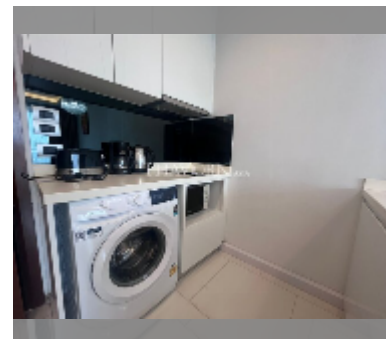

Condo for rent 1 bedroom 45 m² in The Peak Towers, Pattaya

฿ 22,000

UNIT PARAMETERS:

UID	FR-241247
type	1 bedroom
size	45m²
floor	14
view	sea view
per month	30,000 THB
year contract	22,000 THB / month
security deposit	2 months
quality	good

equipment: furniture, household appliances, kitchen appliances, air conditioner, television, washing-machine, refrigerator

PROJECT PARAMETERS:

district	Pratumnak
buildings	2
floors	30
built in	2016
maintenance	฿ 24,300/year

FACILITIES:

General information: highrise, meters to beach: 200, minutes to beach: 5, open parking, multy-level parking, covered parking.

Swimming pool: swimming pool, kids pool, rooftop pool, infinity view, water slides, jacuzzi.

Chill zone: chill zone, garden, rooftop chillout.

Health zone: gym, sauna, hamam.

Other: reception, lobby, meeting room, kids playgarden, CCTV, security.