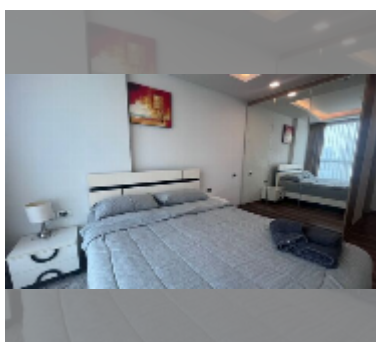

Condo for rent 1 bedroom 45 m² in The Peak Towers, Pattaya

฿ 22,000

UNIT PARAMETERS:

UID	FR-241247
type	1 bedroom
size	45m²
floor	14
view	sea view
per month	30,000 THB
year contract	22,000 THB / month
security deposit	2 months
quality	good

equipment: furniture, household appliances, kitchen appliances, air conditioner, television, washing-machine, refrigerator

PROJECT PARAMETERS:

district	Pratumnak
buildings	2
floors	30
built in	2016
maintenance	฿ 24,300/year

FACILITIES:

General information: highrise, meters to beach: 200, minutes to beach: 5, open parking, multy-level parking, covered parking.

Swimming pool: swimming pool, kids pool, rooftop pool, infinity view, water slides, jacuzzi.

Chill zone: chill zone, garden, rooftop chillout.

Health zone: gym, sauna, hamam.

Other: reception, lobby, meeting room, kids playgarden, CCTV, security.