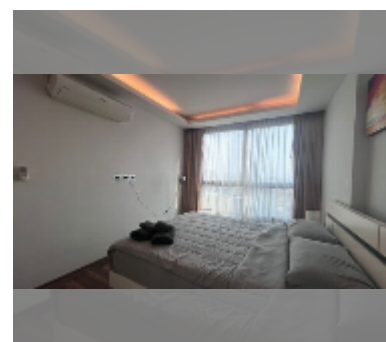

Condo for rent 1 bedroom 45 m² in The Peak Towers, Pattaya

฿ 22,000

UNIT PARAMETERS:

UID	FR-241247
type	1 bedroom
size	45m²
floor	14
view	sea view
per month	30,000 THB
year contract	22,000 THB / month
security deposit	2 months
quality	good

equipment: furniture, household appliances, kitchen appliances, air conditioner, television, washing-machine, refrigerator

PROJECT PARAMETERS:

district	Pratumnak
buildings	2
floors	30
built in	2016
maintenance	฿ 24,300/year

FACILITIES:

General information: highrise, meters to beach: 200, minutes to beach: 5, open parking, multy-level parking, covered parking.

Swimming pool: swimming pool, kids pool, rooftop pool, infinity view, water slides, jacuzzi.

Chill zone: chill zone, garden, rooftop chillout.

Health zone: gym, sauna, hamam.

Other: reception, lobby, meeting room, kids playgarden, CCTV, security.