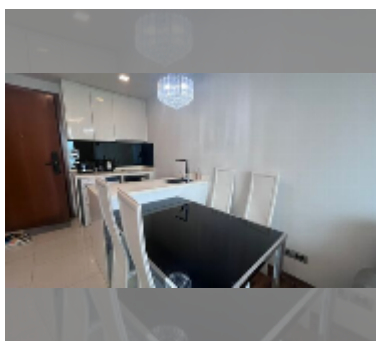

Condo for rent 1 bedroom 45 m² in The Peak Towers, Pattaya

฿ 22,000

UNIT PARAMETERS:

UID	FR-241247
type	1 bedroom
size	45m²
floor	14
view	sea view
per month	30,000 THB
year contract	22,000 THB / month
security deposit	2 months
quality	good

equipment: furniture, household appliances, kitchen appliances, air conditioner, television, washing-machine, refrigerator

PROJECT PARAMETERS:

district	Pratumnak
buildings	2
floors	30
built in	2016
maintenance	฿ 24,300/year

FACILITIES:

General information: highrise, meters to beach: 200, minutes to beach: 5, open parking, multy-level parking, covered parking.

Swimming pool: swimming pool, kids pool, rooftop pool, infinity view, water slides, jacuzzi.

Chill zone: chill zone, garden, rooftop chillout.

Health zone: gym, sauna, hamam.

Other: reception, lobby, meeting room, kids playgarden, CCTV, security.