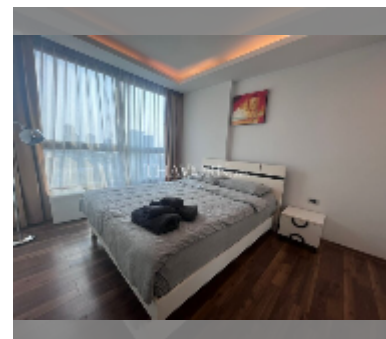

Condo for rent 1 bedroom 45 m² in The Peak Towers, Pattaya

฿ 22,000

UNIT PARAMETERS:

UID	FR-241247
type	1 bedroom
size	45m²
floor	14
view	sea view
per month	30,000 THB
year contract	22,000 THB / month
security deposit	2 months
quality	good

equipment: furniture, household appliances, kitchen appliances, air conditioner, television, washing-machine, refrigerator

PROJECT PARAMETERS:

district	Pratumnak
buildings	2
floors	30
built in	2016
maintenance	฿ 24,300/year

FACILITIES:

General information: highrise, meters to beach: 200, minutes to beach: 5, open parking, multy-level parking, covered parking.

Swimming pool: swimming pool, kids pool, rooftop pool, infinity view, water slides, jacuzzi.

Chill zone: chill zone, garden, rooftop chillout.

Health zone: gym, sauna, hamam.

Other: reception, lobby, meeting room, kids playgarden, CCTV, security.