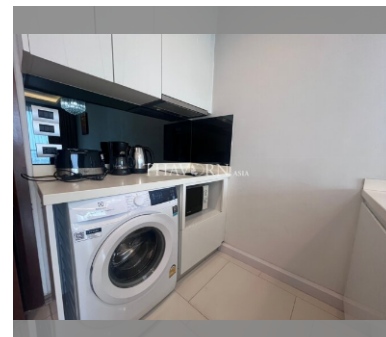

Condo for rent 1 bedroom 45 m² in The Peak Towers, Pattaya

฿ 22,000

UNIT PARAMETERS:

UID	FR-241247
type	1 bedroom
size	45m²
floor	14
view	sea view
per month	30,000 THB
year contract	22,000 THB / month
security deposit	2 months
quality	good
equipment: furniture, household appliances, kitchen appliances, air conditioner, television, washing-machine, refrigerator	

PROJECT PARAMETERS:

district	Pratumnak
buildings	2
floors	30
built in	2016
maintenance	฿ 24,300/year

FACILITIES:

General information: highrise, meters to beach: 200, minutes to beach: 5, open parking, multy-level parking, covered parking.

Swimming pool: swimming pool, kids pool, rooftop pool, infinity view, water slides, jacuzzi.

Chill zone: chill zone, garden, rooftop chillout.

Health zone: gym, sauna, hamam.

Other: reception, lobby, meeting room, kids playgarden, CCTV, security.