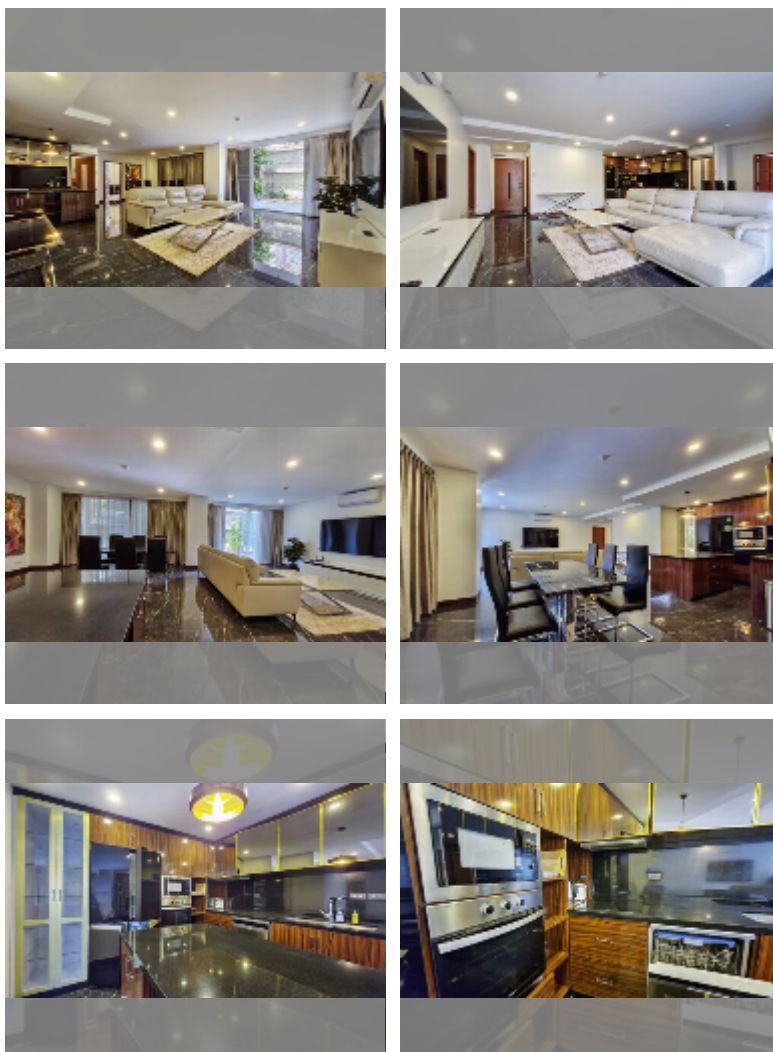

### UNIT PARAMETERS:

UID	FR-241209
type	2 bedroom
size	131m <sup>2</sup>
floor	1
view	garden view
year contract	37,000 THB / month
security deposit	2 months
quality	good
equipment: furniture, household appliances, kitchen appliances, air conditioner, television, washing-machine, dishwasher, refrigerator	

### FACILITIES:

General information: lowrise, open parking.  
 Swimming pool: swimming pool, pool bar .  
 Health zone: gym.  
 Other: games room, CCTV, security.

[details](#)