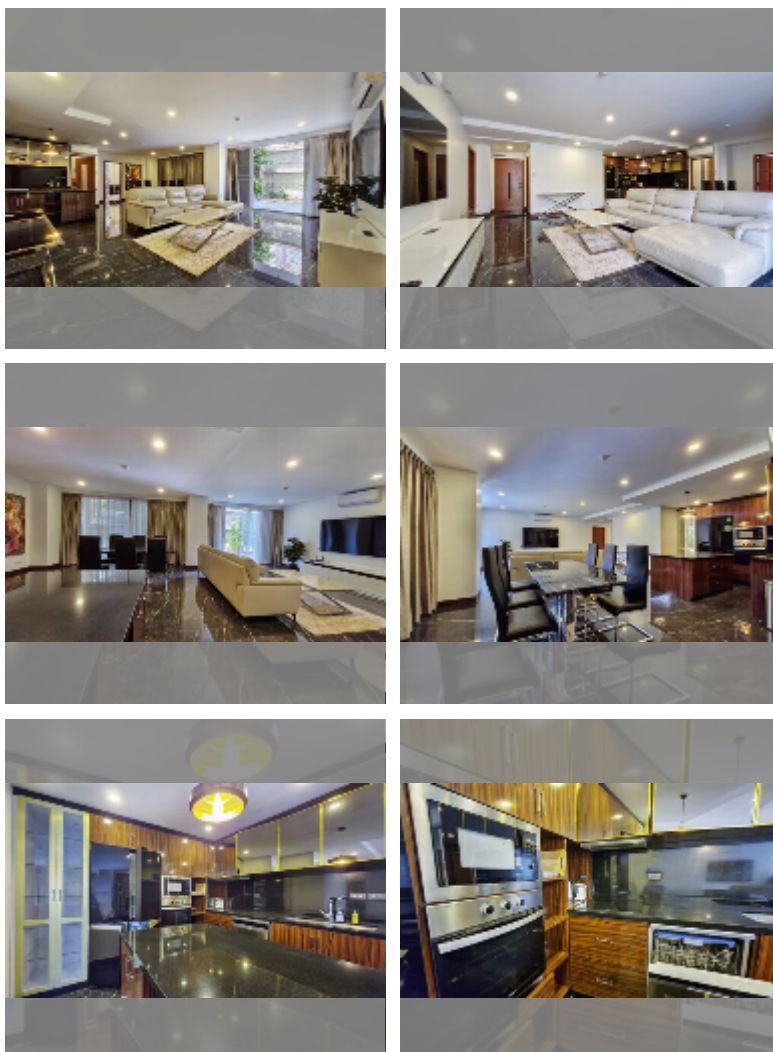

Condo for rent 2 bedroom 131 m² in Jada Beach, Pattaya

฿ 37,000

UNIT PARAMETERS:

UID	FR-241209
type	2 bedroom
size	131m²
floor	1
view	garden view
year contract	37,000 THB / month
security deposit	2 months
quality	good
equipment: furniture, household appliances, kitchen appliances, air conditioner, television, washing-machine, dishwasher, refrigerator	

PROJECT PARAMETERS:

district	Jomtien
buildings	1
floors	8
built in	2009
maintenance	฿ 78,600/year

FACILITIES:

General information: lowrise, open parking.
Swimming pool: swimming pool, pool bar .
Health zone: gym.
Other: games room, CCTV, security.