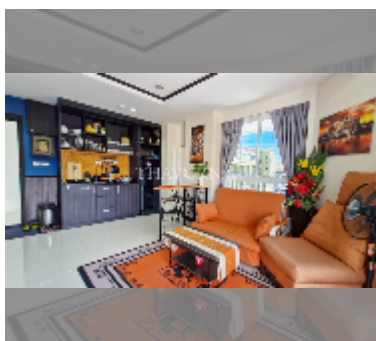

Condo for rent 1 bedroom 56 m² in New Nordic Club 2, Pattaya

฿ 15,000

UNIT PARAMETERS:

UID	FR-241172
type	1 bedroom
size	56m²
floor	5
view	city view
year contract	15,000 THB / month
security deposit	2 months
quality	good
equipment: furniture, household appliances, kitchen appliances, air conditioner, internet, television, washing-machine, refrigerator	

PROJECT PARAMETERS:

district	Pratumnak
buildings	1
floors	7

FACILITIES:

General information: lowrise, meters to beach: 600, minutes to beach: 5, pets are allowed, open parking.

Swimming pool: swimming pool.

Other: lobby, CCTV, security.