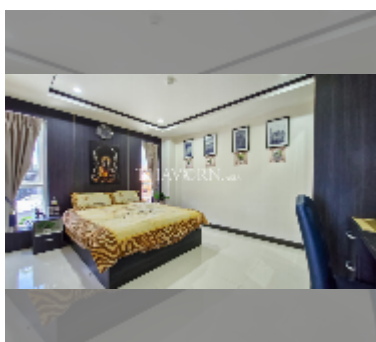

Condo for rent 1 bedroom 56 m² in New Nordic Club 2, Pattaya

฿ 15,000

UNIT PARAMETERS:

UID	FR-241172
type	1 bedroom
size	56m²
floor	5
view	city view
year contract	15,000 THB / month
security deposit	2 months
quality	good
equipment: furniture, household appliances, kitchen appliances, air conditioner, internet, television, washing-machine, refrigerator	

PROJECT PARAMETERS:

district	Pratumnak
buildings	1
floors	7

FACILITIES:

General information: lowrise, meters to beach: 600, minutes to beach: 5, pets are allowed, open parking.

Swimming pool: swimming pool.

Other: lobby, CCTV, security.