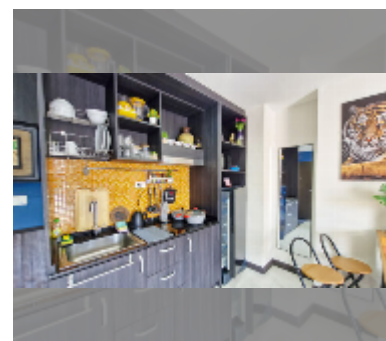

Condo for rent 1 bedroom 56 m² in New Nordic Club 2, Pattaya

฿ 15,000

UNIT PARAMETERS:

UID	FR-241172
type	1 bedroom
size	56m²
floor	5
view	city view
year contract	15,000 THB / month
security deposit	2 months
quality	good
equipment: furniture, household appliances, kitchen appliances, air conditioner, internet, television, washing-machine, refrigerator	

PROJECT PARAMETERS:

district	Pratumnak
buildings	1
floors	7

FACILITIES:

General information: lowrise, meters to beach: 600, minutes to beach: 5, pets are allowed, open parking.

Swimming pool: swimming pool.

Other: lobby, CCTV, security.