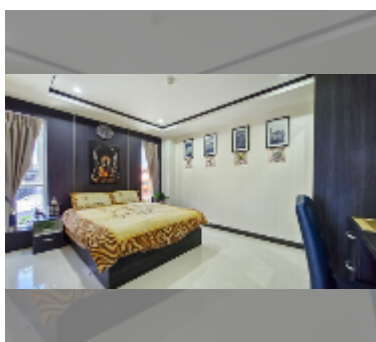

Condo for rent 1 bedroom 56 m² in New Nordic Club 2, Pattaya

฿ 15,000

UNIT PARAMETERS:

UID	FR-241172
type	1 bedroom
size	56m²
floor	5
view	city view
year contract	15,000 THB / month
security deposit	2 months
quality	good
equipment: furniture, household appliances, kitchen appliances, air conditioner, internet, television, washing-machine, refrigerator	

PROJECT PARAMETERS:

district	Pratumnak
buildings	1
floors	7

FACILITIES:

General information: lowrise, meters to beach: 600, minutes to beach: 5, pets are allowed, open parking.

Swimming pool: swimming pool.

Other: lobby, CCTV, security.