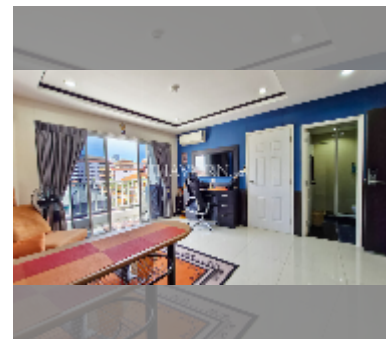

Condo for rent 1 bedroom 56 m² in New Nordic Club 2, Pattaya

฿ 15,000

UNIT PARAMETERS:

UID	FR-241172
type	1 bedroom
size	56m²
floor	5
view	city view
year contract	15,000 THB / month
security deposit	2 months
quality	good
equipment: furniture, household appliances, kitchen appliances, air conditioner, internet, television, washing-machine, refrigerator	

PROJECT PARAMETERS:

district	Pratumnak
buildings	1
floors	7

FACILITIES:

General information: lowrise, meters to beach: 600, minutes to beach: 5, pets are allowed, open parking.

Swimming pool: swimming pool.

Other: lobby, CCTV, security.