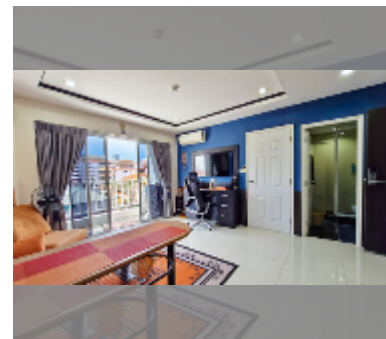

Condo for rent 1 bedroom 56 m² in New Nordic Club 2, Pattaya

฿ 15,000

UNIT PARAMETERS:

UID	FR-241172
type	1 bedroom
size	56m²
floor	5
view	city view
year contract	15,000 THB / month
security deposit	2 months
quality	good
equipment: furniture, household appliances, kitchen appliances, air conditioner, internet, television, washing-machine, refrigerator	

PROJECT PARAMETERS:

district	Pratumnak
buildings	1
floors	7

FACILITIES:

General information: lowrise, meters to beach: 600, minutes to beach: 5, pets are allowed, open parking.

Swimming pool: swimming pool.

Other: lobby, CCTV, security.