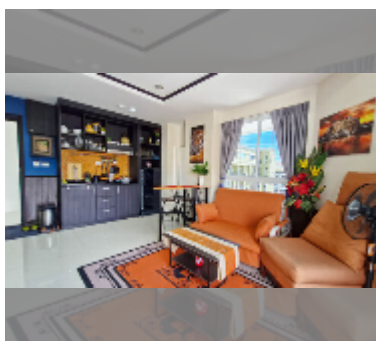

Condo for rent 1 bedroom 56 m² in New Nordic Club 2, Pattaya

฿ 15,000

UNIT PARAMETERS:

UID	FR-241172
type	1 bedroom
size	56m²
floor	5
view	city view
year contract	15,000 THB / month
security deposit	2 months
quality	good
equipment: furniture, household appliances, kitchen appliances, air conditioner, internet, television, washing-machine, refrigerator	

PROJECT PARAMETERS:

district	Pratumnak
buildings	1
floors	7

FACILITIES:

General information: lowrise, meters to beach: 600, minutes to beach: 5, pets are allowed, open parking.

Swimming pool: swimming pool.

Other: lobby, CCTV, security.