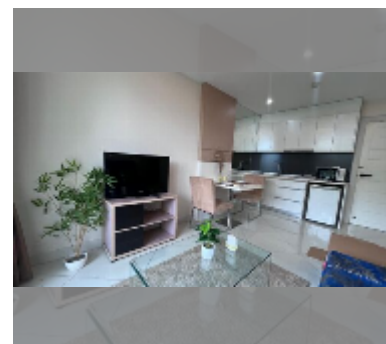

Condo for rent 1 bedroom 35 m² in Paradise Park, Pattaya

฿ 12,000

UNIT PARAMETERS:

UID	FR-241170
type	1 bedroom
size	35m²
floor	2
view	city view
per month	15,000 THB
year contract	12,000 THB / month
security deposit	2 months
quality	fair
equipment: furniture, kitchen appliances, air conditioner, television, refrigerator	

PROJECT PARAMETERS:

district	Jomtien
buildings	3
floors	8
built in	2012
maintenance	฿ 14,700/year

FACILITIES:

General information: resort, underground parking.

Swimming pool: swimming pool, kids pool.

Chill zone: chill zone, garden.

Health zone: gym.

Other: lobby, kids playgarden, CCTV, security, minimart.