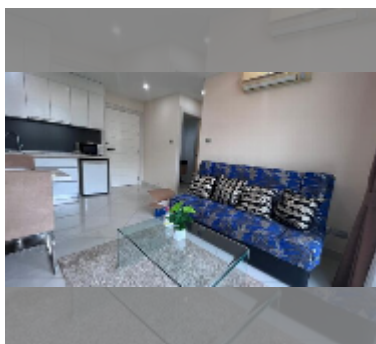

Condo for rent 1 bedroom 35 m² in Paradise Park, Pattaya

฿ 12,000

UNIT PARAMETERS:

UID	FR-241170
type	1 bedroom
size	35m²
floor	2
view	city view
per month	15,000 THB
year contract	12,000 THB / month
security deposit	2 months
quality	fair
equipment: furniture, kitchen appliances, air conditioner, television, refrigerator	

PROJECT PARAMETERS:

district	Jomtien
buildings	3
floors	8
built in	2012
maintenance	฿ 14,700/year

FACILITIES:

General information: resort, underground parking.

Swimming pool: swimming pool, kids pool.

Chill zone: chill zone, garden.

Health zone: gym.

Other: lobby, kids playgarden, CCTV, security, minimart.