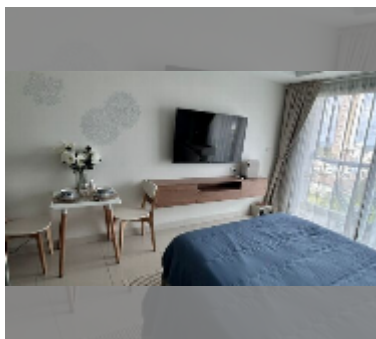

Condo for rent studio 26 m² in Laguna Beach Resort, Pattaya

฿ 9,000

UNIT PARAMETERS:

UID	FR-241167
type	studio
size	26m²
floor	7
view	pool view
year contract	9,000 THB / month
security deposit	2 months
quality	good
equipment: furniture, household appliances, kitchen appliances, air conditioner, internet, television, washing-machine, refrigerator	

PROJECT PARAMETERS:

district	Jomtien
buildings	3
floors	8
built in	2015
maintenance	฿ 10,920/year

FACILITIES:

General information: resort, meters to beach: 500, underground parking.

Swimming pool: swimming pool, kids pool, water slides, waterfall, jacuzzi, sunbathing area, artificial beach.

Chill zone: chill zone, garden.

Health zone: gym.

Other: reception, clubhouse, kids playgarden, security, minimart, laundry.