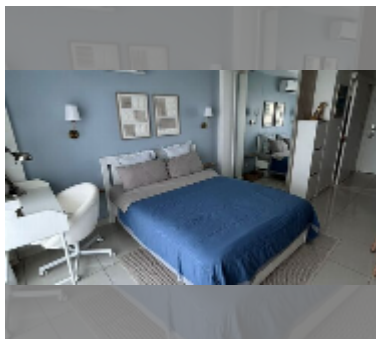

Condo for rent studio 26 m² in Laguna Beach Resort, Pattaya

฿ 9,000

UNIT PARAMETERS:

UID	FR-241167
type	studio
size	26m²
floor	7
view	pool view
year contract	9,000 THB / month
security deposit	2 months
quality	good
equipment: furniture, household appliances, kitchen appliances, air conditioner, internet, television, washing-machine, refrigerator	

PROJECT PARAMETERS:

district	Jomtien
buildings	3
floors	8
built in	2015
maintenance	฿ 10,920/year

FACILITIES:

General information: resort, meters to beach: 500, underground parking.

Swimming pool: swimming pool, kids pool, water slides, waterfall, jacuzzi, sunbathing area, artificial beach.

Chill zone: chill zone, garden.

Health zone: gym.

Other: reception, clubhouse, kids playgarden, security, minimart, laundry.