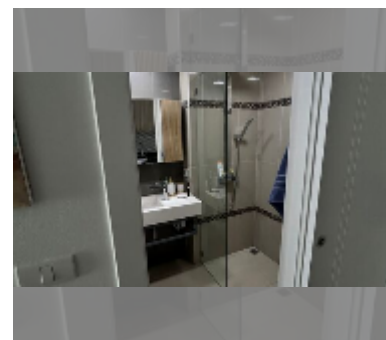

Condo for rent studio 26 m² in Laguna Beach Resort, Pattaya

฿ 9,000

UNIT PARAMETERS:

UID	FR-241167
type	studio
size	26m²
floor	7
view	pool view
year contract	9,000 THB / month
security deposit	2 months
quality	good
equipment: furniture, household appliances, kitchen appliances, air conditioner, internet, television, washing-machine, refrigerator	

PROJECT PARAMETERS:

district	Jomtien
buildings	3
floors	8
built in	2015
maintenance	฿ 10,920/year

FACILITIES:

General information: resort, meters to beach: 500, underground parking.

Swimming pool: swimming pool, kids pool, water slides, waterfall, jacuzzi, sunbathing area, artificial beach.

Chill zone: chill zone, garden.

Health zone: gym.

Other: reception, clubhouse, kids playgarden, security, minimart, laundry.