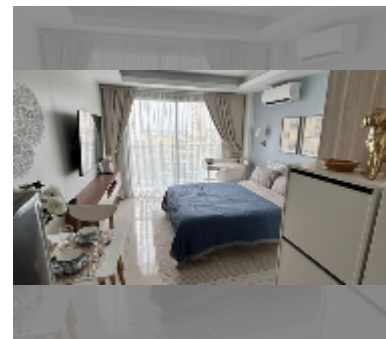

Condo for rent studio 26 m² in Laguna Beach Resort, Pattaya

฿ 9,000

UNIT PARAMETERS:

UID	FR-241167
type	studio
size	26m²
floor	7
view	pool view
year contract	9,000 THB / month
security deposit	2 months
quality	good
equipment: furniture, household appliances, kitchen appliances, air conditioner, internet, television, washing-machine, refrigerator	

PROJECT PARAMETERS:

district	Jomtien
buildings	3
floors	8
built in	2015
maintenance	฿ 10,920/year

FACILITIES:

General information: resort, meters to beach: 500, underground parking.

Swimming pool: swimming pool, kids pool, water slides, waterfall, jacuzzi, sunbathing area, artificial beach.

Chill zone: chill zone, garden.

Health zone: gym.

Other: reception, clubhouse, kids playgarden, security, minimart, laundry.