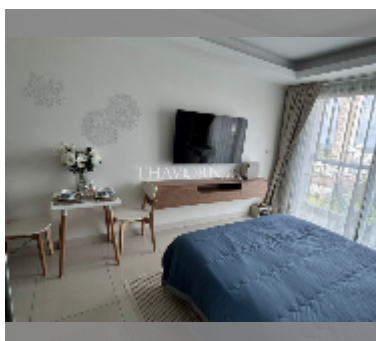

Condo for rent studio 26 m² in Laguna Beach Resort, Pattaya

฿ 9,000

UNIT PARAMETERS:

UID	FR-241167
type	studio
size	26m²
floor	7
view	sea view
year contract	9,000 THB / month
security deposit	2 months
quality	good
equipment: furniture, household appliances, kitchen appliances, air conditioner, internet, television, washing-machine, refrigerator	

PROJECT PARAMETERS:

district	Jomtien
buildings	3
floors	8
built in	2015
maintenance	฿ 10,920/year

FACILITIES:

General information: resort, meters to beach: 500, underground parking.

Swimming pool: swimming pool, kids pool, water slides, waterfall, jacuzzi, sunbathing area, artificial beach.

Chill zone: chill zone, garden.

Health zone: gym.

Other: reception, clubhouse, kids playgarden, security, minimart, laundry.