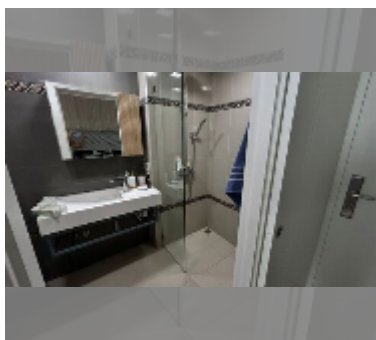

Condo for rent studio 26 m² in Laguna Beach Resort, Pattaya

฿ 9,000

UNIT PARAMETERS:

UID	FR-241167
type	studio
size	26m²
floor	7
view	pool view
year contract	9,000 THB / month
security deposit	2 months
quality	good
equipment: furniture, household appliances, kitchen appliances, air conditioner, internet, television, washing-machine, refrigerator	

PROJECT PARAMETERS:

district	Jomtien
buildings	3
floors	8
built in	2015
maintenance	฿ 10,920/year

FACILITIES:

General information: resort, meters to beach: 500, underground parking.

Swimming pool: swimming pool, kids pool, water slides, waterfall, jacuzzi, sunbathing area, artificial beach.

Chill zone: chill zone, garden.

Health zone: gym.

Other: reception, clubhouse, kids playgarden, security, minimart, laundry.