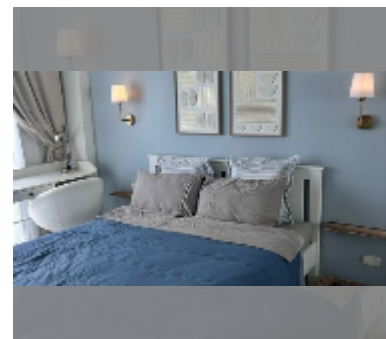

Condo for rent studio 26 m² in Laguna Beach Resort, Pattaya

฿ 9,000

UNIT PARAMETERS:

UID	FR-241167
type	studio
size	26m²
floor	7
view	pool view
year contract	9,000 THB / month
security deposit	2 months
quality	good
equipment: furniture, household appliances, kitchen appliances, air conditioner, internet, television, washing-machine, refrigerator	

PROJECT PARAMETERS:

district	Jomtien
buildings	3
floors	8
built in	2015
maintenance	฿ 10,920/year

FACILITIES:

General information: resort, meters to beach: 500, underground parking.

Swimming pool: swimming pool, kids pool, water slides, waterfall, jacuzzi, sunbathing area, artificial beach.

Chill zone: chill zone, garden.

Health zone: gym.

Other: reception, clubhouse, kids playgarden, security, minimart, laundry.