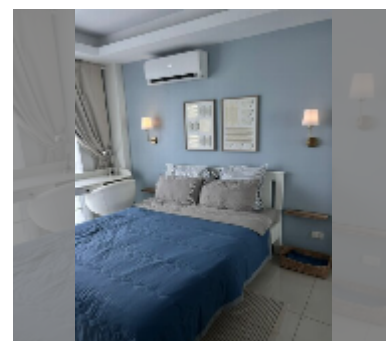

Condo for rent studio 26 m² in Laguna Beach Resort, Pattaya

฿ 9,000

UNIT PARAMETERS:

UID	FR-241167
type	studio
size	26m²
floor	7
view	sea view
year contract	9,000 THB / month
security deposit	2 months
quality	good
equipment: furniture, household appliances, kitchen appliances, air conditioner, internet, television, washing-machine, refrigerator	

PROJECT PARAMETERS:

district	Jomtien
buildings	3
floors	8
built in	2015
maintenance	฿ 10,920/year

FACILITIES:

General information: resort, meters to beach: 500, underground parking.

Swimming pool: swimming pool, kids pool, water slides, waterfall, jacuzzi, sunbathing area, artificial beach.

Chill zone: chill zone, garden.

Health zone: gym.

Other: reception, clubhouse, kids playgarden, security, minimart, laundry.