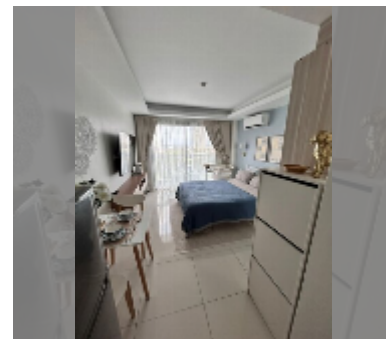

Condo for rent studio 26 m² in Laguna Beach Resort, Pattaya

฿ 9,000

UNIT PARAMETERS:

UID	FR-241167
type	studio
size	26m²
floor	7
view	sea view
year contract	9,000 THB / month
security deposit	2 months
quality	good
equipment: furniture, household appliances, kitchen appliances, air conditioner, internet, television, washing-machine, refrigerator	

PROJECT PARAMETERS:

district	Jomtien
buildings	3
floors	8
built in	2015
maintenance	฿ 10,920/year

FACILITIES:

General information: resort, meters to beach: 500, underground parking.

Swimming pool: swimming pool, kids pool, water slides, waterfall, jacuzzi, sunbathing area, artificial beach.

Chill zone: chill zone, garden.

Health zone: gym.

Other: reception, clubhouse, kids playgarden, security, minimart, laundry.