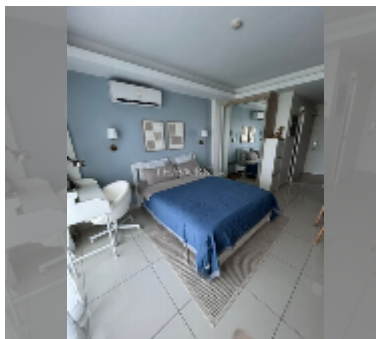

Condo for rent studio 26 m² in Laguna Beach Resort, Pattaya

฿ 9,000

UNIT PARAMETERS:

UID	FR-241167
type	studio
size	26m²
floor	7
view	sea view
year contract	9,000 THB / month
security deposit	2 months
quality	good
equipment: furniture, household appliances, kitchen appliances, air conditioner, internet, television, washing-machine, refrigerator	

PROJECT PARAMETERS:

district	Jomtien
buildings	3
floors	8
built in	2015
maintenance	฿ 10,920/year

FACILITIES:

General information: resort, meters to beach: 500, underground parking.

Swimming pool: swimming pool, kids pool, water slides, waterfall, jacuzzi, sunbathing area, artificial beach.

Chill zone: chill zone, garden.

Health zone: gym.

Other: reception, clubhouse, kids playgarden, security, minimart, laundry.