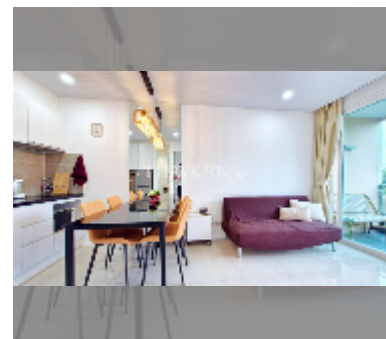

Condo for rent 1 bedroom 37 m² in Atlantis Condo Resort, Pattaya

฿ 13,000

UNIT PARAMETERS:

UID	FR-241159
type	1 bedroom
size	37m²
floor	4
view	garden view
per month	25,000 THB
year contract	13,000 THB / month
security deposit	2 months
quality	excellent
equipment: furniture, household appliances, kitchen appliances, air conditioner, internet, television, washing-machine, refrigerator	

PROJECT PARAMETERS:

district	Jomtien
buildings	5
floors	8
built in	2014
maintenance	฿ 15,540/year

FACILITIES:

General information: resort, meters to beach: 500, minutes to beach: 5, open parking, covered parking.

Swimming pool: swimming pool, kids pool, water slides, waterfall, jacuzzi.

Chill zone: chill zone, garden.

Health zone: gym, sauna, hamam.

Other: reception, lobby, clubhouse, games room, kids playgarden, CCTV, security, minimart, laundry.