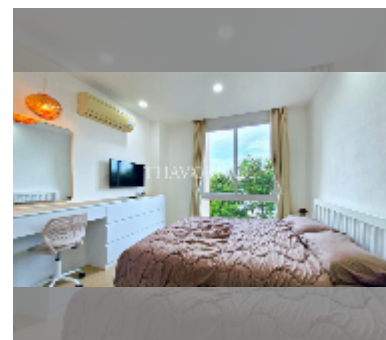

Condo for rent 1 bedroom 37 m² in Atlantis Condo Resort, Pattaya

฿ 13,000

UNIT PARAMETERS:

UID	FR-241159
type	1 bedroom
size	37m²
floor	4
view	garden view
per month	25,000 THB
year contract	13,000 THB / month
security deposit	2 months
quality	excellent
equipment: furniture, household appliances, kitchen appliances, air conditioner, internet, television, washing-machine, refrigerator	

PROJECT PARAMETERS:

district	Jomtien
buildings	5
floors	8
built in	2014
maintenance	฿ 15,540/year

FACILITIES:

General information: resort, meters to beach: 500, minutes to beach: 5, open parking, covered parking.

Swimming pool: swimming pool, kids pool, water slides, waterfall, jacuzzi.

Chill zone: chill zone, garden.

Health zone: gym, sauna, hamam.

Other: reception, lobby, clubhouse, games room, kids playgarden, CCTV, security, minimart, laundry.