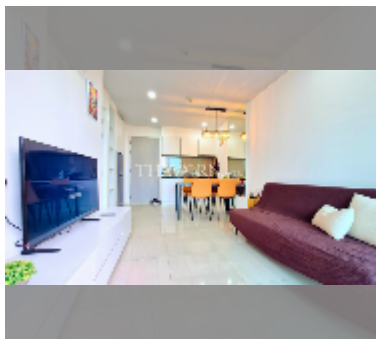

Condo for rent 1 bedroom 37 m² in Atlantis Condo Resort, Pattaya

฿ 13,000

UNIT PARAMETERS:

UID	FR-241159
type	1 bedroom
size	37m²
floor	4
view	garden view
per month	25,000 THB
year contract	13,000 THB / month
security deposit	2 months
quality	excellent
equipment: furniture, household appliances, kitchen appliances, air conditioner, internet, television, washing-machine, refrigerator	

PROJECT PARAMETERS:

district	Jomtien
buildings	5
floors	8
built in	2014
maintenance	฿ 15,540/year

FACILITIES:

General information: resort, meters to beach: 500, minutes to beach: 5, open parking, covered parking.

Swimming pool: swimming pool, kids pool, water slides, waterfall, jacuzzi.

Chill zone: chill zone, garden.

Health zone: gym, sauna, hamam.

Other: reception, lobby, clubhouse, games room, kids playgarden, CCTV, security, minimart, laundry.