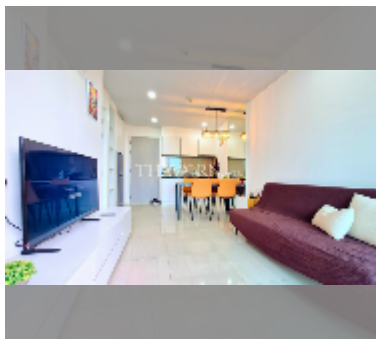

Condo for rent 1 bedroom 37 m² in Atlantis Condo Resort, Pattaya

฿ 13,000

UNIT PARAMETERS:

UID	FR-241159
type	1 bedroom
size	37m ²
floor	4
view	garden view
per month	25,000 THB
year contract	13,000 THB / month
security deposit	2 months
quality	excellent
equipment: furniture, household appliances, kitchen appliances, air conditioner, internet, television, washing-machine, refrigerator	

Swimming pool: swimming pool, kids pool, water slides, waterfall, jacuzzi.

Chill zone: chill zone, garden.

Health zone: gym, sauna, hamam.

Other: reception, lobby, clubhouse, games room, kids playgarden, CCTV, security, minimart, laundry.