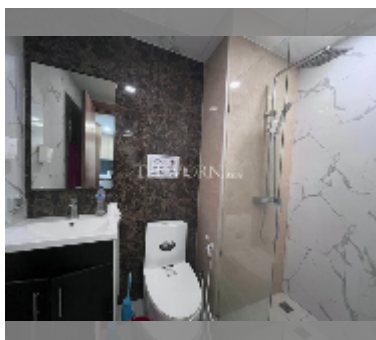

Condo for rent 1 bedroom 26 m² in Arcadia Beach Resort, Pattaya

฿ 8,000

UNIT PARAMETERS:

UID	FR-241151
type	1 bedroom
size	26m²
floor	2
view	city view
per month	12,000 THB
year contract	8,000 THB / month
security deposit	2 months
quality	good
equipment: furniture, household appliances, kitchen appliances, air conditioner, television, refrigerator	

PROJECT PARAMETERS:

district	Thappraya
buildings	4
floors	8
built in	2017
maintenance	B 12,480/year

FACILITIES:

General information: resort, underground parking.

Swimming pool: swimming pool, rooftop pool, sunbathing area.

Chill zone: chill zone, garden, rooftop chillout.

Health zone: gym, sauna, massage.

Other: reception, lobby, kids playgarden, CCTV, security, minimart.