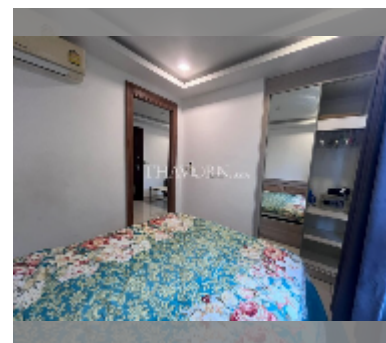

Condo for rent 1 bedroom 26 m² in Arcadia Beach Resort, Pattaya

฿ 8,000

UNIT PARAMETERS:

UID	FR-241151
type	1 bedroom
size	26m²
floor	2
view	city view
per month	12,000 THB
year contract	8,000 THB / month
security deposit	2 months
quality	good
equipment: furniture, household appliances, kitchen appliances, air conditioner, television, refrigerator	

PROJECT PARAMETERS:

district	Thappraya
buildings	4
floors	8
built in	2017
maintenance	B 12,480/year

FACILITIES:

General information: resort, underground parking.

Swimming pool: swimming pool, rooftop pool, sunbathing area.

Chill zone: chill zone, garden, rooftop chillout.

Health zone: gym, sauna, massage.

Other: reception, lobby, kids playgarden, CCTV, security, minimart.