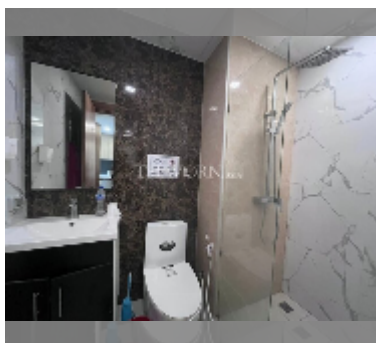

Condo for rent 1 bedroom 26 m² in Arcadia Beach Resort, Pattaya

฿ 8,000

UNIT PARAMETERS:

UID	FR-241151
type	1 bedroom
size	26m²
floor	2
view	city view
per month	12,000 THB
year contract	8,000 THB / month
security deposit	2 months
quality	good
equipment: furniture, household appliances, kitchen appliances, air conditioner, television, refrigerator	

PROJECT PARAMETERS:

district	Thappraya
buildings	4
floors	8
built in	2017
maintenance	B 12,480/year

FACILITIES:

General information: resort, underground parking.

Swimming pool: swimming pool, rooftop pool, sunbathing area.

Chill zone: chill zone, garden, rooftop chillout.

Health zone: gym, sauna, massage.

Other: reception, lobby, kids playgarden, CCTV, security, minimart.