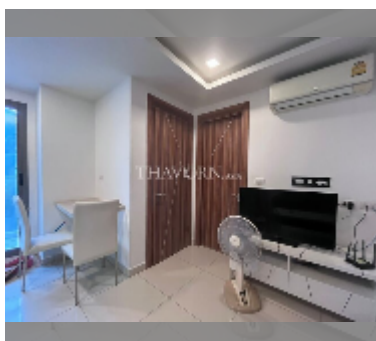

Condo for rent 1 bedroom 26 m² in Arcadia Beach Resort, Pattaya

฿ 8,000

UNIT PARAMETERS:

UID	FR-241151
type	1 bedroom
size	26m²
floor	2
view	city view
per month	12,000 THB
year contract	8,000 THB / month
security deposit	2 months
quality	good
equipment: furniture, household appliances, kitchen appliances, air conditioner, television, refrigerator	

PROJECT PARAMETERS:

district	Thappraya
buildings	4
floors	8
built in	2017
maintenance	B 12,480/year

FACILITIES:

General information: resort, underground parking.

Swimming pool: swimming pool, rooftop pool, sunbathing area.

Chill zone: chill zone, garden, rooftop chillout.

Health zone: gym, sauna, massage.

Other: reception, lobby, kids playgarden, CCTV, security, minimart.