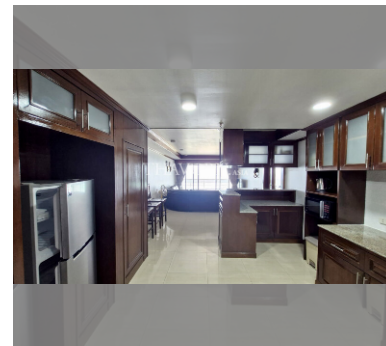

公寓 for rent 1间卧室 95 平方米 在 Metro Jomtien Condotel, Pattaya

฿ 30,000

UNIT PARAMETERS:

UID	FR-241142
类型	1间卧室
面积	95平方米
楼层	13
年合同	30,000 THB / month
security deposit	2 months
quality	good
equipment:	furniture, household appliances, kitchen appliances, smart home system, air conditioner, internet, television, washing-machine, refrigerator

PROJECT PARAMETERS:

地区	乔木提恩
楼房	2
楼层	42
交付年份	1988
服务	B 28,500/year

FACILITIES:

一般信息: 高楼, 米到海滩: 50, 分钟到海滩: 1, 室外停车场, 多层停车场.

游泳池: 游泳池, 儿童游泳池.

寒冷地带: 寒冷地带, 花园.

卫生区: 健身房.

其他: 接待, 大堂, 中央电视台, 安全, 迷你超市.