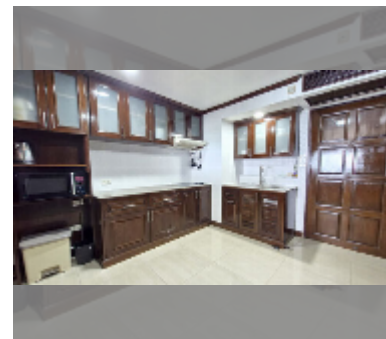

Condo for rent 1 bedroom 95 m² in Metro Jomtien Condotel, Pattaya

฿ 30,000

UNIT PARAMETERS:

UID	FR-241142
type	1 bedroom
size	95m²
floor	13
view	sea view
year contract	30,000 THB / month
security deposit	2 months
quality	good
equipment: furniture, household appliances, kitchen appliances, smart home system, air conditioner, internet, television, washing-machine, refrigerator	

PROJECT PARAMETERS:

district	Jomtien
buildings	2
floors	42
built in	1988
maintenance	฿ 28,500/year

FACILITIES:

General information: highrise, meters to beach: 50, minutes to beach: 1, open parking, multy-level parking.

Swimming pool: swimming pool, kids pool.

Chill zone: chill zone, garden.

Health zone: gym.

Other: reception, lobby, CCTV, security, minimart.