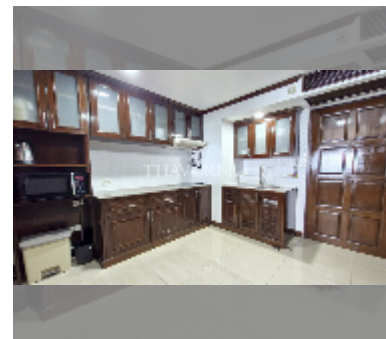

Condo for rent 1 bedroom 95 m² in Metro Jomtien Condotel, Pattaya

฿ 30,000

UNIT PARAMETERS:

UID	FR-241142
type	1 bedroom
size	95m²
floor	13
view	sea view
year contract	30,000 THB / month
security deposit	2 months
quality	good
equipment: furniture, household appliances, kitchen appliances, smart home system, air conditioner, internet, television, washing-machine, refrigerator	

PROJECT PARAMETERS:

district	Jomtien
buildings	2
floors	42
built in	1988
maintenance	฿ 28,500/year

FACILITIES:

General information: highrise, meters to beach: 50, minutes to beach: 1, open parking, multy-level parking.

Swimming pool: swimming pool, kids pool.

Chill zone: chill zone, garden.

Health zone: gym.

Other: reception, lobby, CCTV, security, minimart.