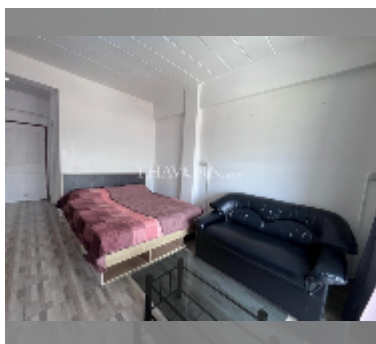

Condo for rent studio 25 m² in Nirun Grand Ville, Pattaya

฿ 8,000

UNIT PARAMETERS:

UID	FR-241133
type	studio
size	25m²
floor	5
view	city view
per month	12,000 THB
year contract	8,000 THB / month
security deposit	1 month
quality	fair
equipment: furniture, household appliances, air conditioner, television, washing-machine, refrigerator	

PROJECT PARAMETERS:

district	Central Pattaya
buildings	2
floors	6
built in	1994

FACILITIES:

General information: lowrise, open parking.

Swimming pool: swimming pool.

Other: CCTV, security.