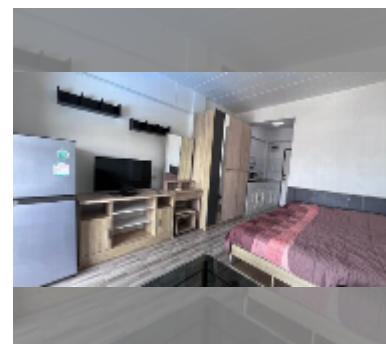

Condo for rent studio 25 m² in Nirun Grand Ville, Pattaya

฿ 8,000

UNIT PARAMETERS:

UID	FR-241133
type	studio
size	25m²
floor	5
view	city view
per month	12,000 THB
year contract	8,000 THB / month
security deposit	1 month
quality	fair
equipment: furniture, household appliances, air conditioner, television, washing-machine, refrigerator	

PROJECT PARAMETERS:

district	Central Pattaya
buildings	2
floors	6
built in	1994

FACILITIES:

General information: lowrise, open parking.

Swimming pool: swimming pool.

Other: CCTV, security.