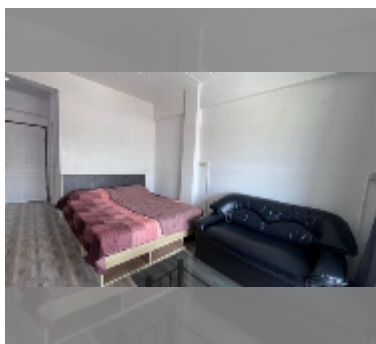

Condo for rent studio 25 m² in Nirun Grand Ville, Pattaya

฿ 8,000

UNIT PARAMETERS:

UID	FR-241133
type	studio
size	25m²
floor	5
view	city view
per month	12,000 THB
year contract	8,000 THB / month
security deposit	1 month
quality	fair
equipment: furniture, household appliances, air conditioner, television, washing-machine, refrigerator	

PROJECT PARAMETERS:

district	Central Pattaya
buildings	2
floors	6
built in	1994

FACILITIES:

General information: lowrise, open parking.

Swimming pool: swimming pool.

Other: CCTV, security.