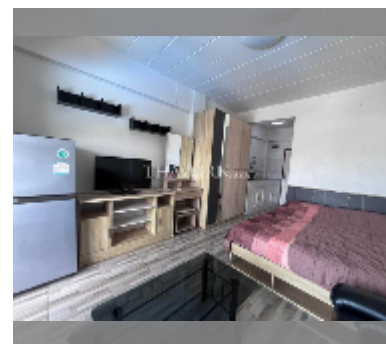

Condo for rent studio 25 m² in Nirun Grand Ville, Pattaya

฿ 8,000

UNIT PARAMETERS:

UID	FR-241133
type	studio
size	25m²
floor	5
view	city view
per month	12,000 THB
year contract	8,000 THB / month
security deposit	1 month
quality	fair
equipment: furniture, household appliances, air conditioner, television, washing-machine, refrigerator	

PROJECT PARAMETERS:

district	Central Pattaya
buildings	2
floors	6
built in	1994

FACILITIES:

General information: lowrise, open parking.

Swimming pool: swimming pool.

Other: CCTV, security.