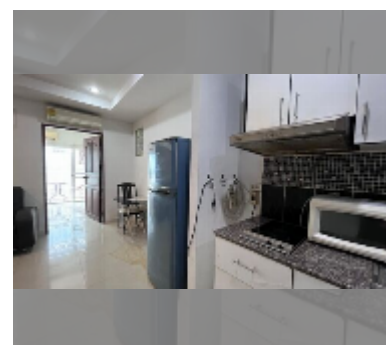

Condo for rent studio 25 m² in Nirun Grand Ville, Pattaya

฿ 8,000

UNIT PARAMETERS:

UID	FR-241133
type	studio
size	25m²
floor	5
view	city view
per month	12,000 THB
year contract	8,000 THB / month
security deposit	1 month
quality	fair
equipment: furniture, household appliances, air conditioner, television, washing-machine, refrigerator	

PROJECT PARAMETERS:

district	Central Pattaya
buildings	2
floors	6
built in	1994

FACILITIES:

General information: lowrise, open parking.

Swimming pool: swimming pool.

Other: CCTV, security.