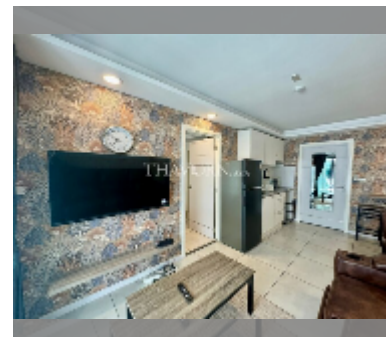

Condo for rent 1 bedroom 37 m² in Siam Oriental Tropical Garden, Pattaya

฿ 16,000

UNIT PARAMETERS:

UID	FR-241125
type	1 bedroom
size	37m²
floor	4
view	city view
year contract	16,000 THB / month
security deposit	2 months
quality	excellent
equipment: furniture, household appliances, kitchen appliances, air conditioner, internet, television, washing-machine, refrigerator	

PROJECT PARAMETERS:

district	Pratumnak
buildings	3
floors	8
built in	2015
maintenance	฿ 19,980/year

FACILITIES:

General information: resort, meters to beach: 500, minutes to beach: 5, pets are allowed, underground parking.

Swimming pool: swimming pool, kids pool.

Health zone: gym.

Other: reception, CCTV, security.