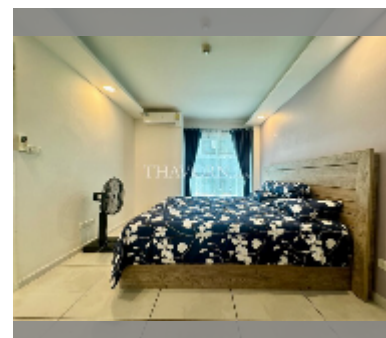

Condo for rent 1 bedroom 37 m² in Siam Oriental Tropical Garden, Pattaya

฿ 16,000

UNIT PARAMETERS:

UID	FR-241125
type	1 bedroom
size	37m²
floor	4
view	city view
year contract	16,000 THB / month
security deposit	2 months
quality	excellent
equipment: furniture, household appliances, kitchen appliances, air conditioner, internet, television, washing-machine, refrigerator	

PROJECT PARAMETERS:

district	Pratumnak
buildings	3
floors	8
built in	2015
maintenance	฿ 19,980/year

FACILITIES:

General information: resort, meters to beach: 500, minutes to beach: 5, pets are allowed, underground parking.

Swimming pool: swimming pool, kids pool.

Health zone: gym.

Other: reception, CCTV, security.