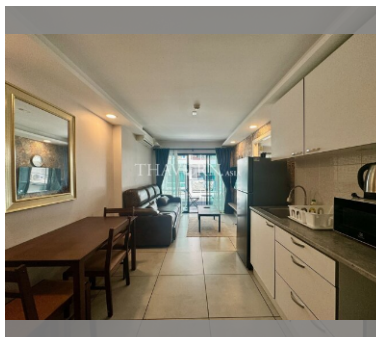

Condo for rent 1 bedroom 37 m² in Siam Oriental Tropical Garden, Pattaya

฿ 16,000

UNIT PARAMETERS:

UID	FR-241125
type	1 bedroom
size	37m²
floor	4
view	city view
year contract	16,000 THB / month
security deposit	2 months
quality	excellent
equipment: furniture, household appliances, kitchen appliances, air conditioner, internet, television, washing-machine, refrigerator	

PROJECT PARAMETERS:

district	Pratumnak
buildings	3
floors	8
built in	2015
maintenance	฿ 19,980/year

FACILITIES:

General information: resort, meters to beach: 500, minutes to beach: 5, pets are allowed, underground parking.

Swimming pool: swimming pool, kids pool.

Health zone: gym.

Other: reception, CCTV, security.