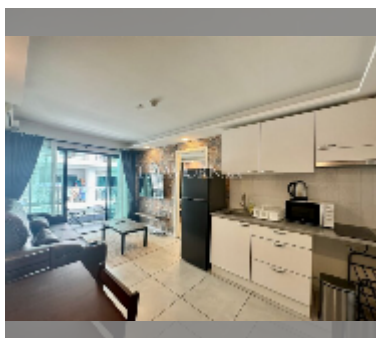

Condo for rent 1 bedroom 37 m² in Siam Oriental Tropical Garden, Pattaya

฿ 16,000

UNIT PARAMETERS:

UID	FR-241125
type	1 bedroom
size	37m²
floor	4
view	city view
year contract	16,000 THB / month
security deposit	2 months
quality	excellent
equipment: furniture, household appliances, kitchen appliances, air conditioner, internet, television, washing-machine, refrigerator	

PROJECT PARAMETERS:

district	Pratumnak
buildings	3
floors	8
built in	2015
maintenance	฿ 19,980/year

FACILITIES:

General information: resort, meters to beach: 500, minutes to beach: 5, pets are allowed, underground parking.

Swimming pool: swimming pool, kids pool.

Health zone: gym.

Other: reception, CCTV, security.