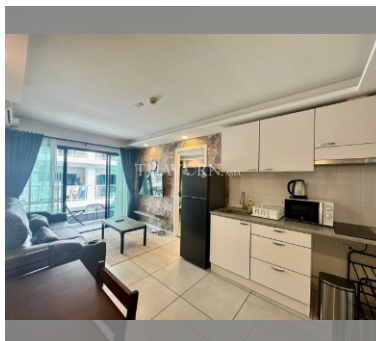

Condo for rent 1 bedroom 37 m² in Siam Oriental Tropical Garden, Pattaya

฿ 16,000

UNIT PARAMETERS:

UID	FR-241125
type	1 bedroom
size	37m²
floor	4
view	city view
year contract	16,000 THB / month
security deposit	2 months
quality	excellent
equipment: furniture, household appliances, kitchen appliances, air conditioner, internet, television, washing-machine, refrigerator	

PROJECT PARAMETERS:

district	Pratumnak
buildings	3
floors	8
built in	2015
maintenance	฿ 19,980/year

FACILITIES:

General information: resort, meters to beach: 500, minutes to beach: 5, pets are allowed, underground parking.

Swimming pool: swimming pool, kids pool.

Health zone: gym.

Other: reception, CCTV, security.