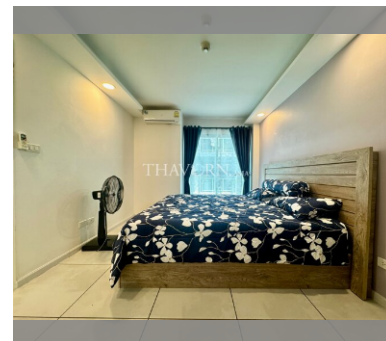

Condo for rent 1 bedroom 37 m² in Siam Oriental Tropical Garden, Pattaya

฿ 16,000

UNIT PARAMETERS:

UID	FR-241125
type	1 bedroom
size	37m²
floor	4
view	city view
year contract	16,000 THB / month
security deposit	2 months
quality	excellent
equipment: furniture, household appliances, kitchen appliances, air conditioner, internet, television, washing-machine, refrigerator	

PROJECT PARAMETERS:

district	Pratumnak
buildings	3
floors	8
built in	2015
maintenance	฿ 19,980/year

FACILITIES:

General information: resort, meters to beach: 500, minutes to beach: 5, pets are allowed, underground parking.

Swimming pool: swimming pool, kids pool.

Health zone: gym.

Other: reception, CCTV, security.