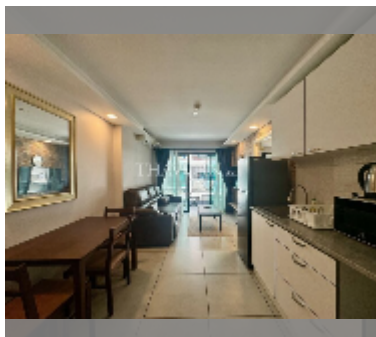

Condo for rent 1 bedroom 37 m² in Siam Oriental Tropical Garden, Pattaya

฿ 16,000

UNIT PARAMETERS:

UID	FR-241125
type	1 bedroom
size	37m²
floor	4
view	city view
year contract	16,000 THB / month
security deposit	2 months
quality	excellent
equipment: furniture, household appliances, kitchen appliances, air conditioner, internet, television, washing-machine, refrigerator	

PROJECT PARAMETERS:

district	Pratumnak
buildings	3
floors	8
built in	2015
maintenance	฿ 19,980/year

FACILITIES:

General information: resort, meters to beach: 500, minutes to beach: 5, pets are allowed, underground parking.

Swimming pool: swimming pool, kids pool.

Health zone: gym.

Other: reception, CCTV, security.