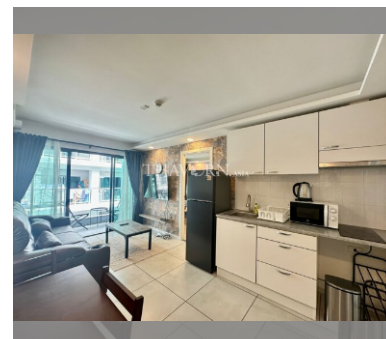

Condo for rent 1 bedroom 37 m² in Siam Oriental Tropical Garden, Pattaya

฿ 16,000

UNIT PARAMETERS:

UID	FR-241125
type	1 bedroom
size	37m²
floor	4
view	city view
year contract	16,000 THB / month
security deposit	2 months
quality	excellent
equipment: furniture, household appliances, kitchen appliances, air conditioner, internet, television, washing-machine, refrigerator	

PROJECT PARAMETERS:

district	Pratumnak
buildings	3
floors	8
built in	2015
maintenance	฿ 19,980/year

FACILITIES:

General information: resort, meters to beach: 500, minutes to beach: 5, pets are allowed, underground parking.

Swimming pool: swimming pool, kids pool.

Health zone: gym.

Other: reception, CCTV, security.