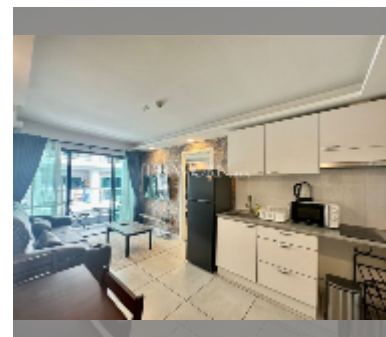

Condo for rent 1 bedroom 37 m² in Siam Oriental Tropical Garden, Pattaya

฿ 16,000

UNIT PARAMETERS:

UID	FR-241125
type	1 bedroom
size	37m²
floor	4
view	city view
year contract	16,000 THB / month
security deposit	2 months
quality	excellent
equipment: furniture, household appliances, kitchen appliances, air conditioner, internet, television, washing-machine, refrigerator	

PROJECT PARAMETERS:

district	Pratumnak
buildings	3
floors	8
built in	2015
maintenance	฿ 19,980/year

FACILITIES:

General information: resort, meters to beach: 500, minutes to beach: 5, pets are allowed, underground parking.

Swimming pool: swimming pool, kids pool.

Health zone: gym.

Other: reception, CCTV, security.