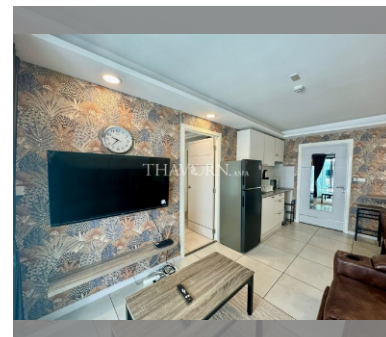

Condo for rent 1 bedroom 37 m² in Siam Oriental Tropical Garden, Pattaya

฿ 16,000

UNIT PARAMETERS:

UID	FR-241125
type	1 bedroom
size	37m²
floor	4
view	city view
year contract	16,000 THB / month
security deposit	2 months
quality	excellent
equipment: furniture, household appliances, kitchen appliances, air conditioner, internet, television, washing-machine, refrigerator	

PROJECT PARAMETERS:

district	Pratumnak
buildings	3
floors	8
built in	2015
maintenance	฿ 19,980/year

FACILITIES:

General information: resort, meters to beach: 500, minutes to beach: 5, pets are allowed, underground parking.

Swimming pool: swimming pool, kids pool.

Health zone: gym.

Other: reception, CCTV, security.