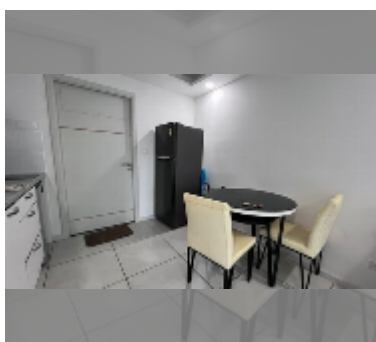

Condo for rent 1 bedroom 40 m² in Siam Oriental Tropical Garden, Pattaya

฿ 16,000

UNIT PARAMETERS:

UID	FR-241104
type	1 bedroom
size	40m²
floor	4
view	pool view
per month	18,000 THB
year contract	16,000 THB / month
security deposit	2 months
quality	good

equipment: furniture, household appliances, kitchen appliances, air conditioner, internet, television, washing-machine, refrigerator

PROJECT PARAMETERS:

district	Pratumnak
buildings	3
floors	8
built in	2015
maintenance	฿ 21,600/year

FACILITIES:

General information: resort, meters to beach: 500, minutes to beach: 5, pets are allowed, underground parking.

Swimming pool: swimming pool, kids pool.

Health zone: gym.

Other: reception, CCTV, security.