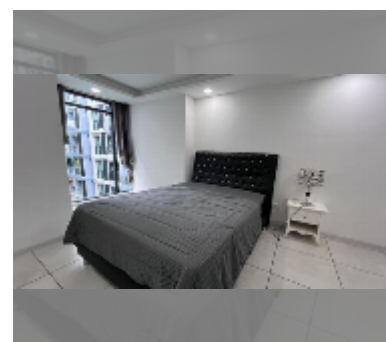

Condo for rent 1 bedroom 40 m² in Siam Oriental Tropical Garden, Pattaya

฿ 16,000

UNIT PARAMETERS:

UID	FR-241104
type	1 bedroom
size	40m²
floor	4
view	pool view
per month	18,000 THB
year contract	16,000 THB / month
security deposit	2 months
quality	good

equipment: furniture, household appliances, kitchen appliances, air conditioner, internet, television, washing-machine, refrigerator

PROJECT PARAMETERS:

district	Pratumnak
buildings	3
floors	8
built in	2015
maintenance	฿ 21,600/year

FACILITIES:

General information: resort, meters to beach: 500, minutes to beach: 5, pets are allowed, underground parking.

Swimming pool: swimming pool, kids pool.

Health zone: gym.

Other: reception, CCTV, security.