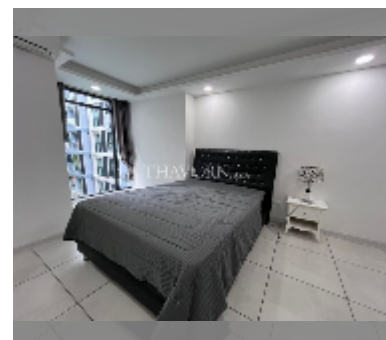

Condo for rent 1 bedroom 40 m² in Siam Oriental Tropical Garden, Pattaya

฿ 16,000

UNIT PARAMETERS:

UID	FR-241104
type	1 bedroom
size	40m²
floor	4
view	pool view
per month	18,000 THB
year contract	16,000 THB / month
security deposit	2 months
quality	good

equipment: furniture, household appliances, kitchen appliances, air conditioner, internet, television, washing-machine, refrigerator

PROJECT PARAMETERS:

district	Pratumnak
buildings	3
floors	8
built in	2015
maintenance	฿ 21,600/year

FACILITIES:

General information: resort, meters to beach: 500, minutes to beach: 5, pets are allowed, underground parking.
Swimming pool: swimming pool, kids pool.
Health zone: gym.
Other: reception, CCTV, security.