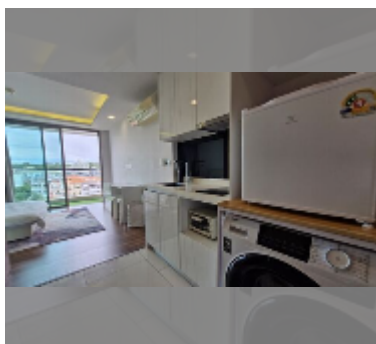

Condo for rent studio 32 m² in The Peak Towers, Pattaya

฿ 13,000

UNIT PARAMETERS:

UID	FR-241048
type	studio
size	32m²
floor	13
view	city view
year contract	13,000 THB / month
security deposit	2 months
quality	good
equipment: furniture, household appliances, kitchen appliances, smart home system, air conditioner, washing-machine, refrigerator	

PROJECT PARAMETERS:

district	Pratumnak
buildings	2
floors	30
built in	2016
maintenance	฿ 17,280/year

FACILITIES:

General information: highrise, meters to beach: 200, minutes to beach: 5, open parking, multy-level parking, covered parking.

Swimming pool: swimming pool, kids pool, rooftop pool, infinity view, water slides, jacuzzi.

Chill zone: chill zone, garden, rooftop chillout.

Health zone: gym, sauna, hamam.

Other: reception, lobby, meeting room, kids playgarden, CCTV, security.