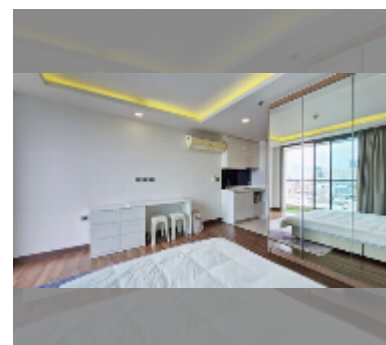

Condo for rent studio 32 m² in The Peak Towers, Pattaya

฿ 13,000

UNIT PARAMETERS:

UID	FR-241048
type	studio
size	32m²
floor	13
view	city view
year contract	13,000 THB / month
security deposit	2 months
quality	good
equipment: furniture, household appliances, kitchen appliances, smart home system, air conditioner, washing-machine, refrigerator	

PROJECT PARAMETERS:

district	Pratumnak
buildings	2
floors	30
built in	2016
maintenance	฿ 17,280/year

FACILITIES:

General information: highrise, meters to beach: 200, minutes to beach: 5, open parking, multy-level parking, covered parking.

Swimming pool: swimming pool, kids pool, rooftop pool, infinity view, water slides, jacuzzi.

Chill zone: chill zone, garden, rooftop chillout.

Health zone: gym, sauna, hamam.

Other: reception, lobby, meeting room, kids playgarden, CCTV, security.