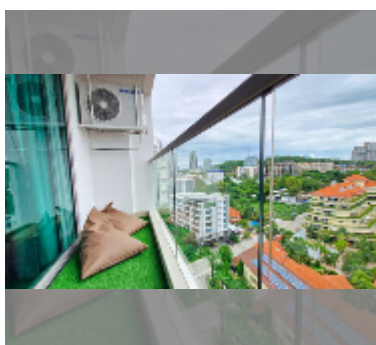

Condo for rent studio 32 m² in The Peak Towers, Pattaya

฿ 13,000

UNIT PARAMETERS:

UID	FR-241048
type	studio
size	32m ²
floor	13
view	city view
year contract	13,000 THB / month
security deposit	2 months
quality	good
equipment: furniture, household appliances, kitchen appliances, smart home system, air conditioner, washing-machine, refrigerator	

Swimming pool: swimming pool, kids pool, rooftop pool, infinity view, water slides, jacuzzi.

Chill zone: chill zone, garden, rooftop chillout.

Health zone: gym, sauna, hamam.

Other: reception, lobby, meeting room, kids playgarden, CCTV, security.