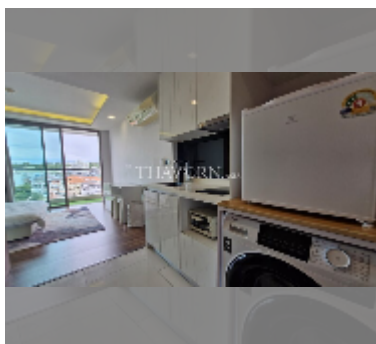

Condo for rent studio 32 m² in The Peak Towers, Pattaya

฿ 13,000

UNIT PARAMETERS:

UID	FR-241048
type	studio
size	32m²
floor	13
view	city view
year contract	13,000 THB / month
security deposit	2 months
quality	good
equipment: furniture, household appliances, kitchen appliances, smart home system, air conditioner, washing-machine, refrigerator	

PROJECT PARAMETERS:

district	Pratumnak
buildings	2
floors	30
built in	2016
maintenance	฿ 17,280/year

FACILITIES:

General information: highrise, meters to beach: 200, minutes to beach: 5, open parking, multy-level parking, covered parking.

Swimming pool: swimming pool, kids pool, rooftop pool, infinity view, water slides, jacuzzi.

Chill zone: chill zone, garden, rooftop chillout.

Health zone: gym, sauna, hamam.

Other: reception, lobby, meeting room, kids playgarden, CCTV, security.