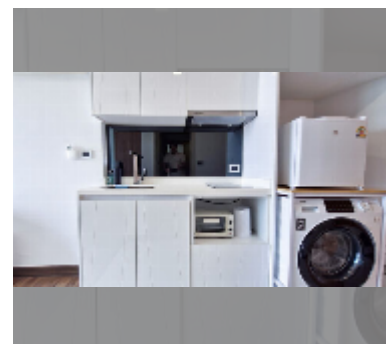

Condo for rent studio 32 m² in The Peak Towers, Pattaya

฿ 13,000

UNIT PARAMETERS:

UID	FR-241048
type	studio
size	32m²
floor	13
view	city view
year contract	13,000 THB / month
security deposit	2 months
quality	good
equipment: furniture, household appliances, kitchen appliances, smart home system, air conditioner, washing-machine, refrigerator	

PROJECT PARAMETERS:

district	Pratumnak
buildings	2
floors	30
built in	2016
maintenance	฿ 17,280/year

FACILITIES:

General information: highrise, meters to beach: 200, minutes to beach: 5, open parking, multy-level parking, covered parking.

Swimming pool: swimming pool, kids pool, rooftop pool, infinity view, water slides, jacuzzi.

Chill zone: chill zone, garden, rooftop chillout.

Health zone: gym, sauna, hamam.

Other: reception, lobby, meeting room, kids playgarden, CCTV, security.