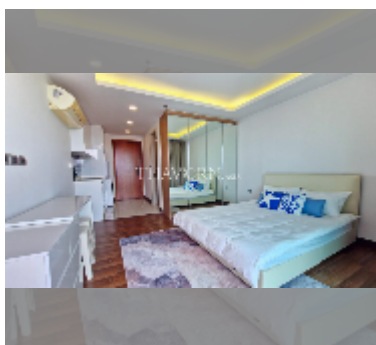

Condo for rent studio 32 m² in The Peak Towers, Pattaya

฿ 13,000

UNIT PARAMETERS:

UID	FR-241048
type	studio
size	32m²
floor	13
view	city view
year contract	13,000 THB / month
security deposit	2 months
quality	good
equipment: furniture, household appliances, kitchen appliances, smart home system, air conditioner, washing-machine, refrigerator	

PROJECT PARAMETERS:

district	Pratumnak
buildings	2
floors	30
built in	2016
maintenance	฿ 17,280/year

FACILITIES:

General information: highrise, meters to beach: 200, minutes to beach: 5, open parking, multy-level parking, covered parking.

Swimming pool: swimming pool, kids pool, rooftop pool, infinity view, water slides, jacuzzi.

Chill zone: chill zone, garden, rooftop chillout.

Health zone: gym, sauna, hamam.

Other: reception, lobby, meeting room, kids playgarden, CCTV, security.