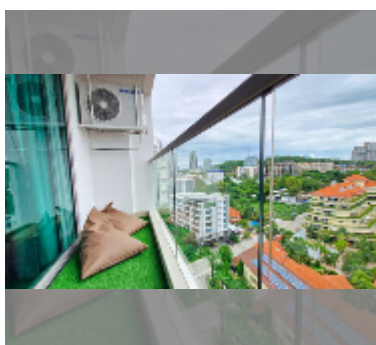

### FACILITIES:

**General information:** highrise, meters to beach: 200, minutes to beach: 5, open parking, multy-level parking, covered parking.

**Swimming pool:** swimming pool, kids pool, rooftop pool, infinity view, water slides, jacuzzi.

**Chill zone:** chill zone, garden, rooftop chillout.

**Health zone:** gym, sauna, hamam.

**Other:** reception, lobby, meeting room, kids playgarden, CCTV, security.

details