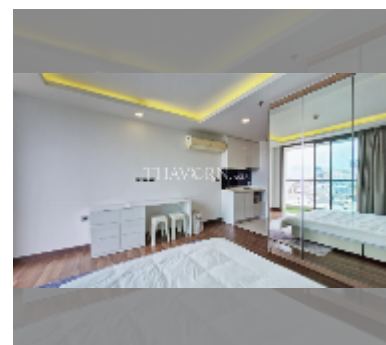

Condo for rent studio 32 m² in The Peak Towers, Pattaya

฿ 13,000

UNIT PARAMETERS:

UID	FR-241048
type	studio
size	32m²
floor	13
view	city view
year contract	13,000 THB / month
security deposit	2 months
quality	good
equipment: furniture, household appliances, kitchen appliances, smart home system, air conditioner, washing-machine, refrigerator	

PROJECT PARAMETERS:

district	Pratumnak
buildings	2
floors	30
built in	2016
maintenance	฿ 17,280/year

FACILITIES:

General information: highrise, meters to beach: 200, minutes to beach: 5, open parking, multy-level parking, covered parking.

Swimming pool: swimming pool, kids pool, rooftop pool, infinity view, water slides, jacuzzi.

Chill zone: chill zone, garden, rooftop chillout.

Health zone: gym, sauna, hamam.

Other: reception, lobby, meeting room, kids playgarden, CCTV, security.