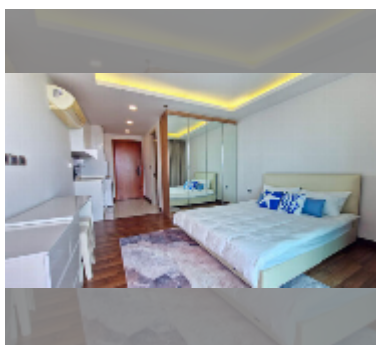

Condo for rent studio 32 m² in The Peak Towers, Pattaya

฿ 13,000

UNIT PARAMETERS:

UID	FR-241048
type	studio
size	32m²
floor	13
view	city view
year contract	13,000 THB / month
security deposit	2 months
quality	good
equipment: furniture, household appliances, kitchen appliances, smart home system, air conditioner, washing-machine, refrigerator	

PROJECT PARAMETERS:

district	Pratumnak
buildings	2
floors	30
built in	2016
maintenance	฿ 17,280/year

FACILITIES:

General information: highrise, meters to beach: 200, minutes to beach: 5, open parking, multy-level parking, covered parking.

Swimming pool: swimming pool, kids pool, rooftop pool, infinity view, water slides, jacuzzi.

Chill zone: chill zone, garden, rooftop chillout.

Health zone: gym, sauna, hamam.

Other: reception, lobby, meeting room, kids playgarden, CCTV, security.