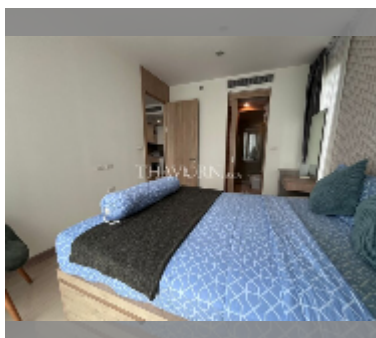

Condo for rent 1 bedroom 45 m² in The Riviera Wongamat Beach, Pattaya

฿ 25,000

UNIT PARAMETERS:

UID	FR-241040
type	1 bedroom
size	45m²
floor	43
view	sea view
year contract	25,000 THB / month
security deposit	2 months
quality	excellent
equipment: furniture, household appliances, kitchen appliances, smart home system, air conditioner, television, washing-machine, refrigerator	

PROJECT PARAMETERS:

district	Wongamat
buildings	2
floors	43
built in	2017
maintenance	฿ 27,000/year

FACILITIES:

General information: highrise, meters to beach: 150, minutes to beach: 3, pets are allowed, open parking, multy-level parking, covered parking.

Swimming pool: swimming pool, kids pool, rooftop pool, infinity view, water slides, waterfall, jacuzzi, pool bar .

Chill zone: chill zone, garden, rooftop chillout.

Health zone: gym, sauna, hamam, massage.

Other: reception, lobby, clubhouse, meeting room, games room, kids playgarden, CCTV, security, laundry.