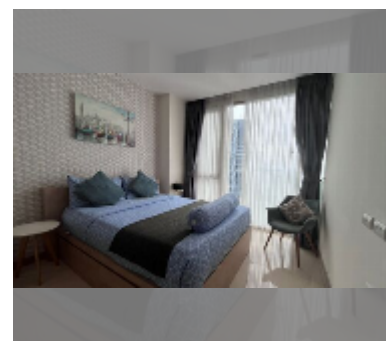

Condo for rent 1 bedroom 45 m² in The Riviera Wongamat Beach, Pattaya

฿ 25,000

UNIT PARAMETERS:

UID	FR-241040
type	1 bedroom
size	45m²
floor	43
view	sea view
year contract	25,000 THB / month
security deposit	2 months
quality	excellent
equipment: furniture, household appliances, kitchen appliances, smart home system, air conditioner, television, washing-machine, refrigerator	

PROJECT PARAMETERS:

district	Wongamat
buildings	2
floors	43
built in	2017
maintenance	฿ 27,000/year

FACILITIES:

General information: highrise, meters to beach: 150, minutes to beach: 3, pets are allowed, open parking, multy-level parking, covered parking.

Swimming pool: swimming pool, kids pool, rooftop pool, infinity view, water slides, waterfall, jacuzzi, pool bar .

Chill zone: chill zone, garden, rooftop chillout.

Health zone: gym, sauna, hamam, massage.

Other: reception, lobby, clubhouse, meeting room, games room, kids playgarden, CCTV, security, laundry.