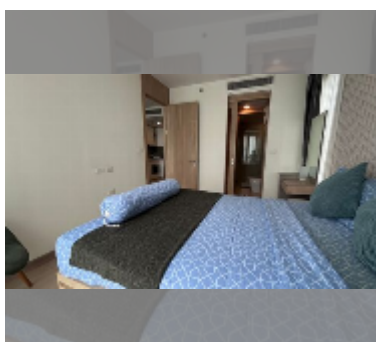

Condo for rent 1 bedroom 45 m² in The Riviera Wongamat Beach, Pattaya

฿ 25,000

UNIT PARAMETERS:

UID	FR-241040
type	1 bedroom
size	45m²
floor	43
view	sea view
year contract	25,000 THB / month
security deposit	2 months
quality	excellent
equipment: furniture, household appliances, kitchen appliances, smart home system, air conditioner, television, washing-machine, refrigerator	

PROJECT PARAMETERS:

district	Wongamat
buildings	2
floors	43
built in	2017
maintenance	฿ 27,000/year

FACILITIES:

General information: highrise, meters to beach: 150, minutes to beach: 3, pets are allowed, open parking, multy-level parking, covered parking.

Swimming pool: swimming pool, kids pool, rooftop pool, infinity view, water slides, waterfall, jacuzzi, pool bar .

Chill zone: chill zone, garden, rooftop chillout.

Health zone: gym, sauna, hamam, massage.

Other: reception, lobby, clubhouse, meeting room, games room, kids playgarden, CCTV, security, laundry.