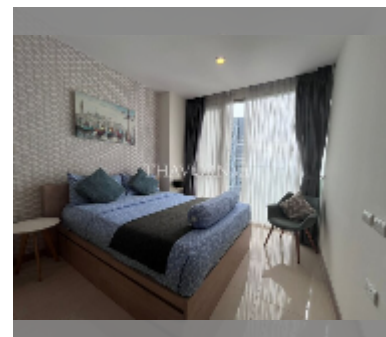

Condo for rent 1 bedroom 45 m² in The Riviera Wongamat Beach, Pattaya

฿ 25,000

UNIT PARAMETERS:

UID	FR-241040
type	1 bedroom
size	45m²
floor	43
view	sea view
year contract	25,000 THB / month
security deposit	2 months
quality	excellent
equipment: furniture, household appliances, kitchen appliances, smart home system, air conditioner, television, washing-machine, refrigerator	

PROJECT PARAMETERS:

district	Wongamat
buildings	2
floors	43
built in	2017
maintenance	฿ 27,000/year

FACILITIES:

General information: highrise, meters to beach: 150, minutes to beach: 3, pets are allowed, open parking, multy-level parking, covered parking.

Swimming pool: swimming pool, kids pool, rooftop pool, infinity view, water slides, waterfall, jacuzzi, pool bar .

Chill zone: chill zone, garden, rooftop chillout.

Health zone: gym, sauna, hamam, massage.

Other: reception, lobby, clubhouse, meeting room, games room, kids playgarden, CCTV, security, laundry.