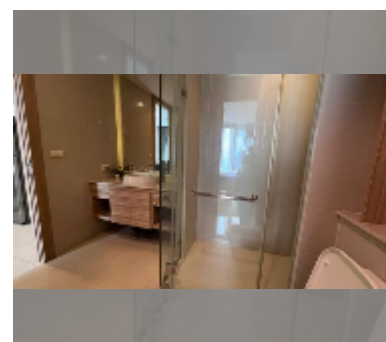

Condo for rent 1 bedroom 45 m² in The Riviera Wongamat Beach, Pattaya

฿ 25,000

UNIT PARAMETERS:

UID	FR-241040
type	1 bedroom
size	45m²
floor	43
view	sea view
year contract	25,000 THB / month
security deposit	2 months
quality	excellent
equipment: furniture, household appliances, kitchen appliances, smart home system, air conditioner, television, washing-machine, refrigerator	

PROJECT PARAMETERS:

district	Wongamat
buildings	2
floors	43
built in	2017
maintenance	฿ 27,000/year

FACILITIES:

General information: highrise, meters to beach: 150, minutes to beach: 3, pets are allowed, open parking, multy-level parking, covered parking.

Swimming pool: swimming pool, kids pool, rooftop pool, infinity view, water slides, waterfall, jacuzzi, pool bar .

Chill zone: chill zone, garden, rooftop chillout.

Health zone: gym, sauna, hamam, massage.

Other: reception, lobby, clubhouse, meeting room, games room, kids playgarden, CCTV, security, laundry.