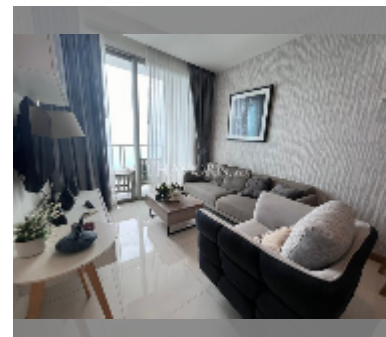

Condo for rent 1 bedroom 45 m² in The Riviera Wongamat Beach, Pattaya

฿ 25,000

UNIT PARAMETERS:

UID	FR-241040
type	1 bedroom
size	45m²
floor	43
view	sea view
year contract	25,000 THB / month
security deposit	2 months
quality	excellent
equipment: furniture, household appliances, kitchen appliances, smart home system, air conditioner, television, washing-machine, refrigerator	

PROJECT PARAMETERS:

district	Wongamat
buildings	2
floors	43
built in	2017
maintenance	฿ 27,000/year

FACILITIES:

General information: highrise, meters to beach: 150, minutes to beach: 3, pets are allowed, open parking, multy-level parking, covered parking.

Swimming pool: swimming pool, kids pool, rooftop pool, infinity view, water slides, waterfall, jacuzzi, pool bar .

Chill zone: chill zone, garden, rooftop chillout.

Health zone: gym, sauna, hamam, massage.

Other: reception, lobby, clubhouse, meeting room, games room, kids playgarden, CCTV, security, laundry.